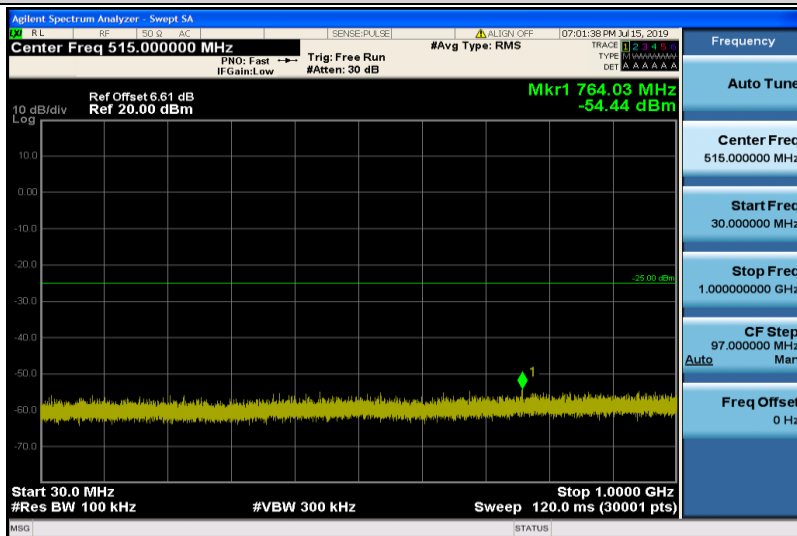

Band38-15MHz-QPSK-38175-1RB#0-Range1:30~1000MHz

Band38-15MHz-QPSK-38175-1RB#0-Range2:1000~26000MHz

Band38-15MHz-16QAM-37825-1RB#0-Range1:30~1000MHz

Band38-15MHz-16QAM-37825-1RB#0-Range2:1000~26000MHz

Band38-15MHz-16QAM-38000-1RB#0-Range1:30~1000MHz