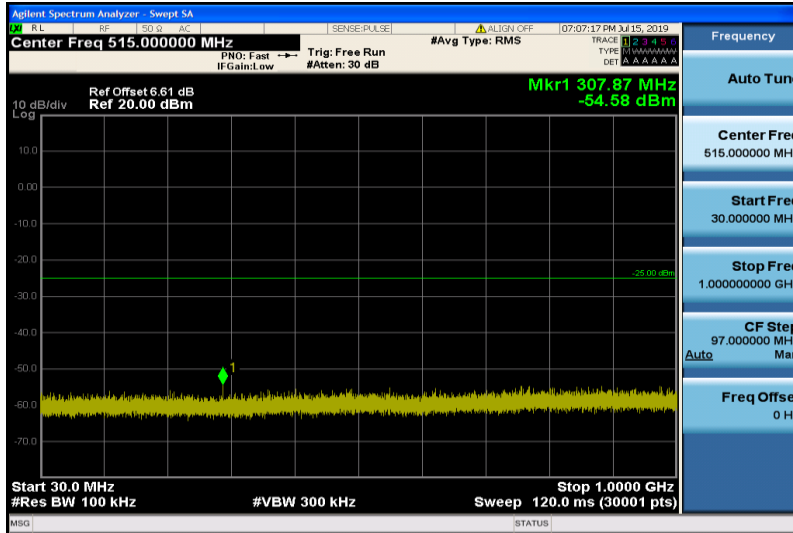

Band38-15MHz-16QAM-38175-1RB#0-Range2:1000~26000MHz

Band38-20MHz-QPSK-37850-1RB#0-Range1:30~1000MHz