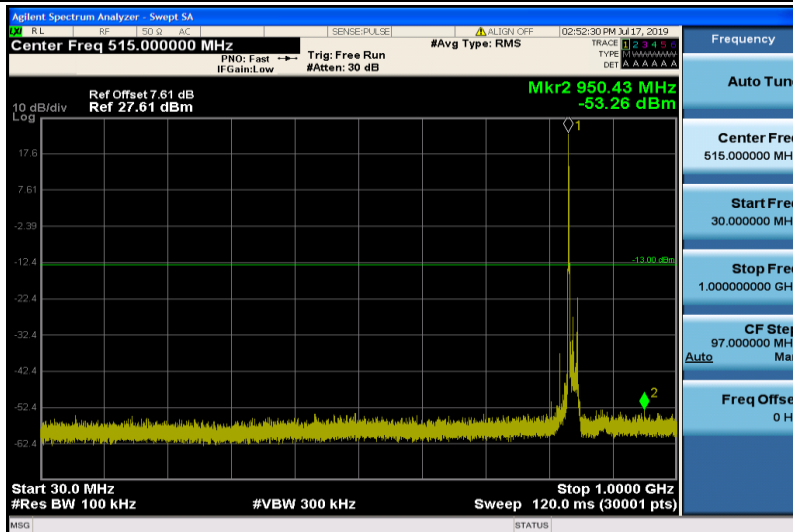

Band26-15MHz-QPSK-26965-1RB#0-1000~26000MHz

Band26-15MHz-16QAM-26915-1RB#0-30~1000MHz

Band26-15MHz-16QAM-26915-1RB#0-1000~26000MHz

Band26-15MHz-16QAM-26915-1RB#0-30~1000MHz

Band26-15MHz-16QAM-26915-1RB#0-1000~26000MHz