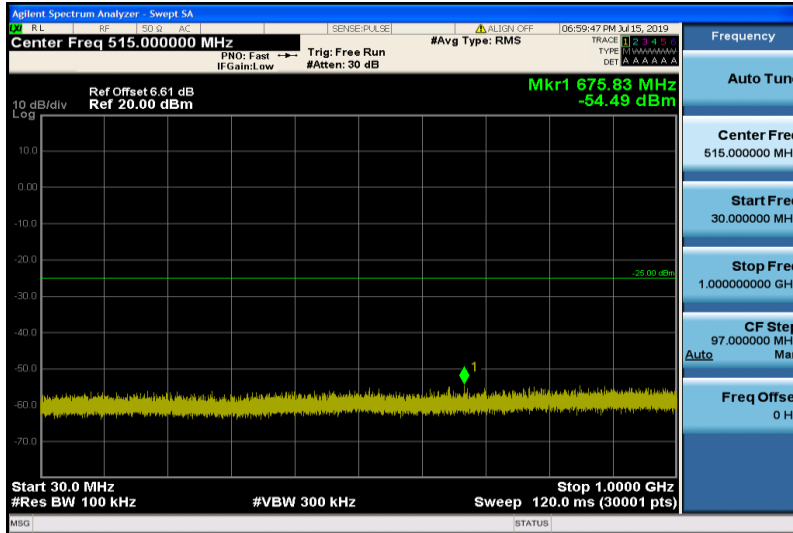

Band38-10MHz-16QAM-38200-1RB#0-Range2:1000~26000MHz

Band38-15MHz-QPSK-37825-1RB#0-Range1:30~1000MHz