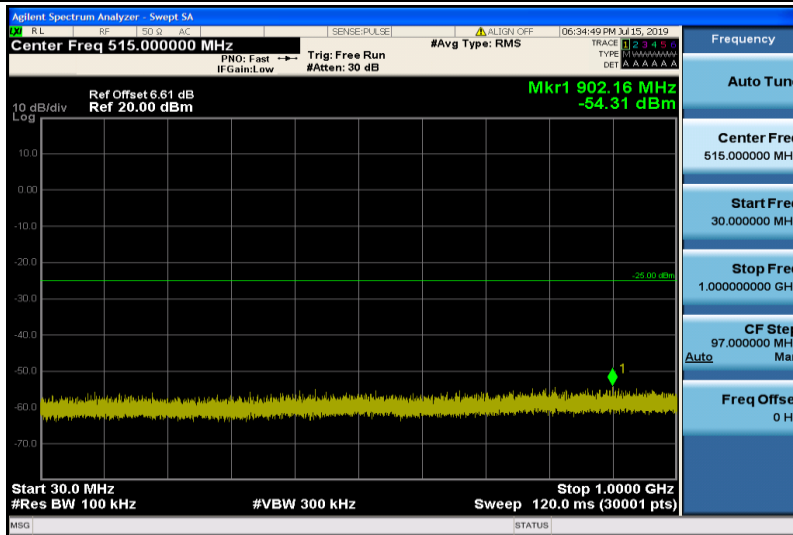

Band38-10MHz-QPSK-38000-1RB#0-Range2:1000~26000MHz

Band38-10MHz-QPSK-38200-1RB#0-Range1:30~1000MHz