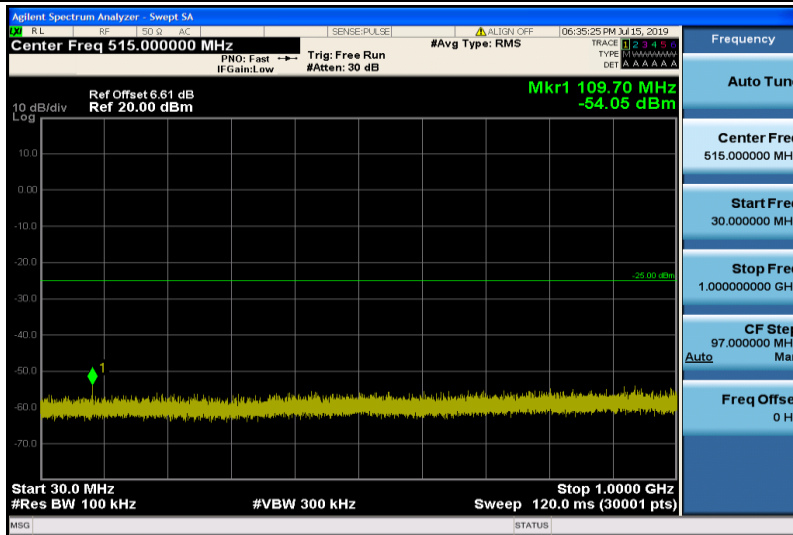

Band38-10MHz-16QAM-37800-1RB#0-Range1:30~1000MHz

Band38-10MHz-16QAM-37800-1RB#0-Range2:1000~26000MHz

Band38-10MHz-16QAM-38000-1RB#0-Range1:30~1000MHz

Band38-10MHz-16QAM-38000-1RB#0-Range2:1000~26000MHz

Band38-10MHz-16QAM-38200-1RB#0-Range1:30~1000MHz