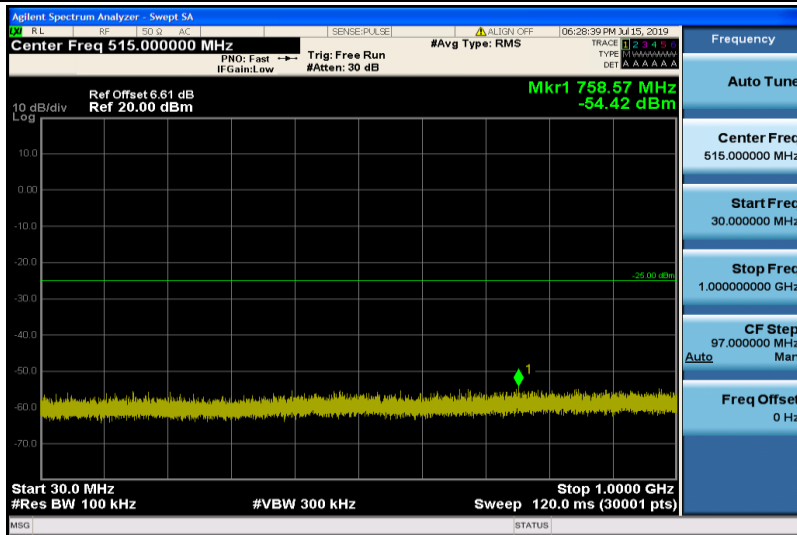

Band38-5MHz-QPSK-38000-1RB#0-Range2:1000~26000MHz

Band38-5MHz-QPSK-38225-1RB#0-Range1:30~1000MHz