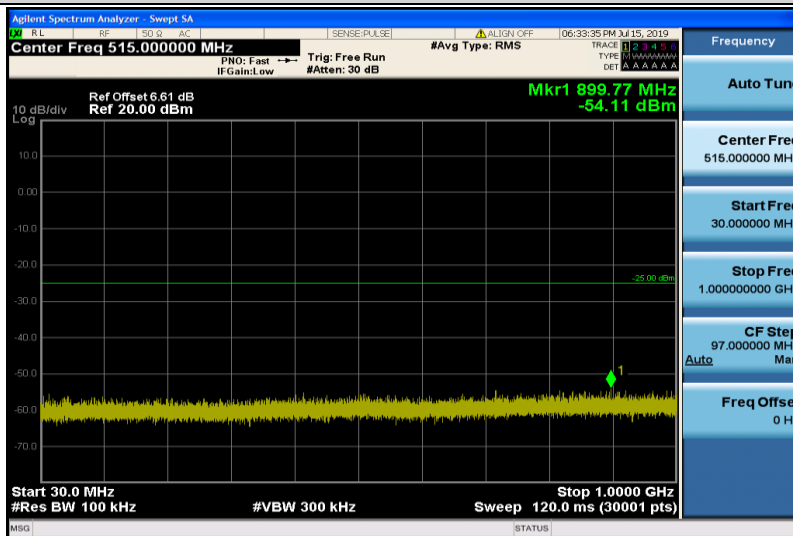

Band38-10MHz-QPSK-37800-1RB#0-Range2:100~26000MHz

Band38-10MHz-QPSK-38000-1RB#0-Range1:30~1000MHz