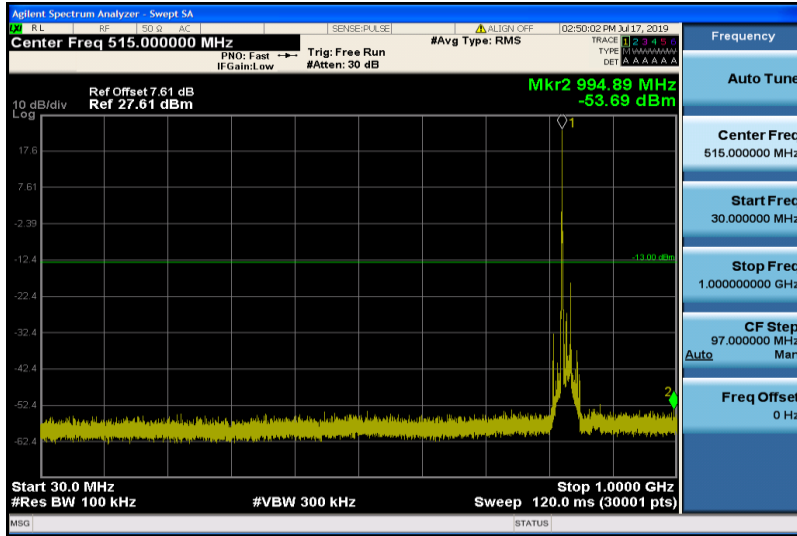

Band26-15MHz-QPSK-26965-1RB#0-1000~26000MHz

Band26-15MHz-16QAM-26915-1RB#0-30~1000MHz