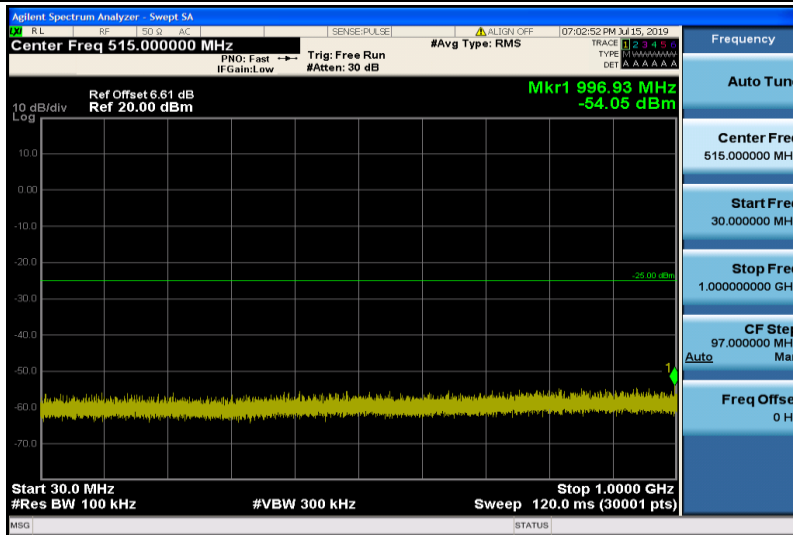

Band38-15MHz-16QAM-38000-1RB#0-Range2:1000~26000MHz

Band38-15MHz-16QAM-38175-1RB#0-Range1:30~1000MHz