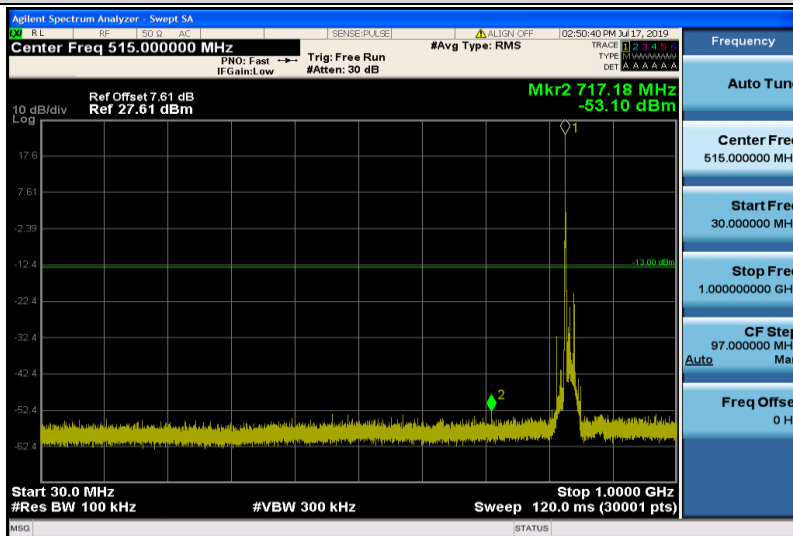

Band26-15MHz-QPSK-26915-1RB#0-1000~26000MHz

Band26-15MHz-QPSK-26915-1RB#0-30~1000MHz