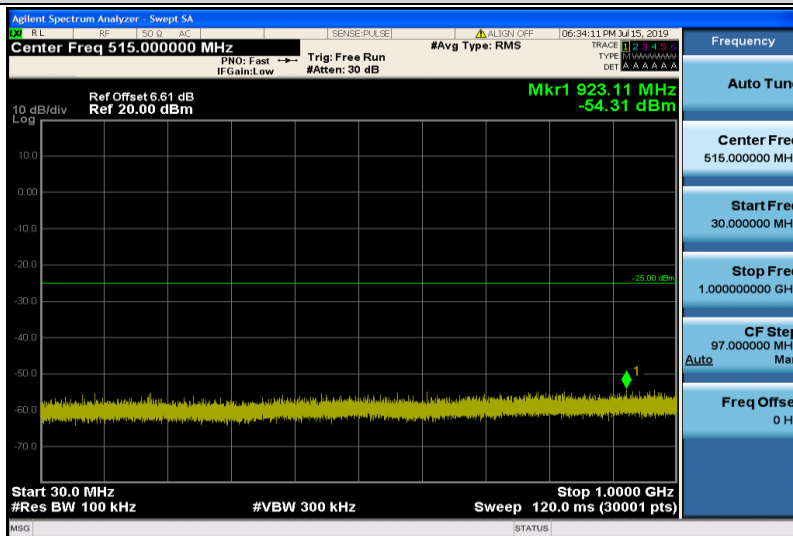

Band38-10MHz-16QAM-37800-1RB#0-Range2:1000~26000MHz

Band38-10MHz-16QAM-38000-1RB#0-Range1:30~1000MHz