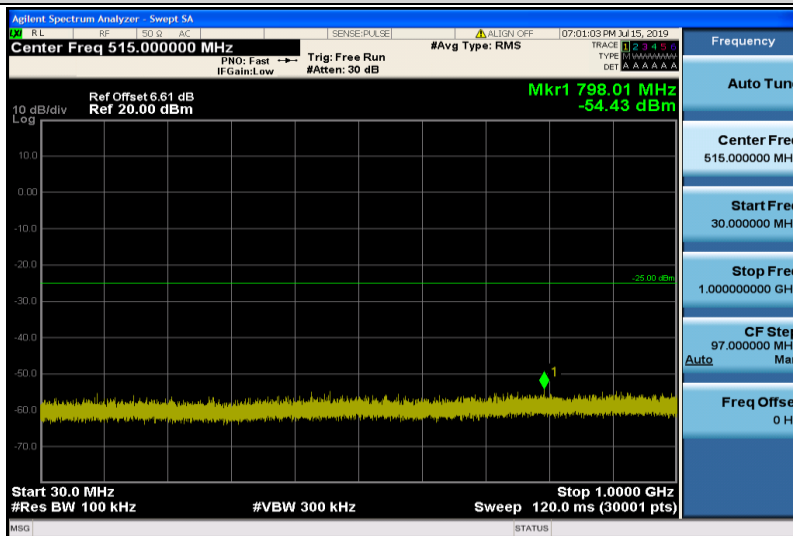

Band38-15MHz-QPSK-37825-1RB#0-Range2:100~26000MHz

Band38-15MHz-QPSK-38000-1RB#0-Range1:30~1000MHz