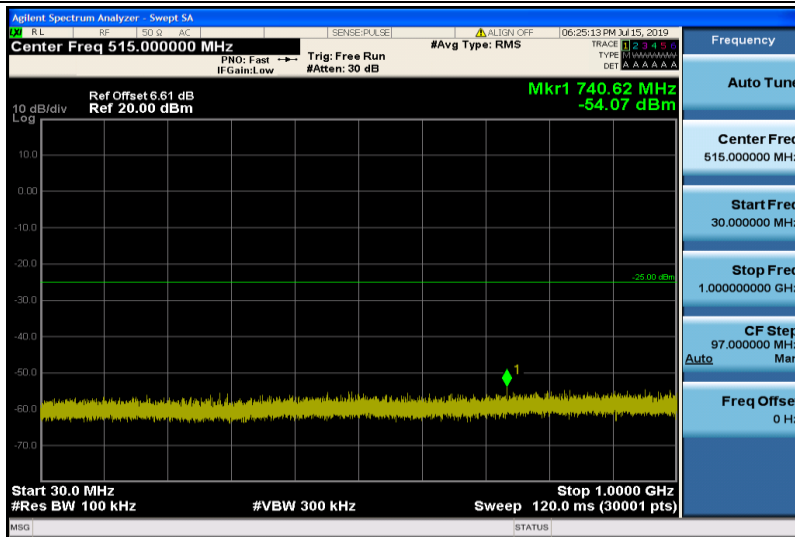

Band26-15MHz-16QAM-26965-1RB#0-1000~26000MHz

Band38-5MHz-QPSK-37775-1RB#0-Range1:30~1000MHz