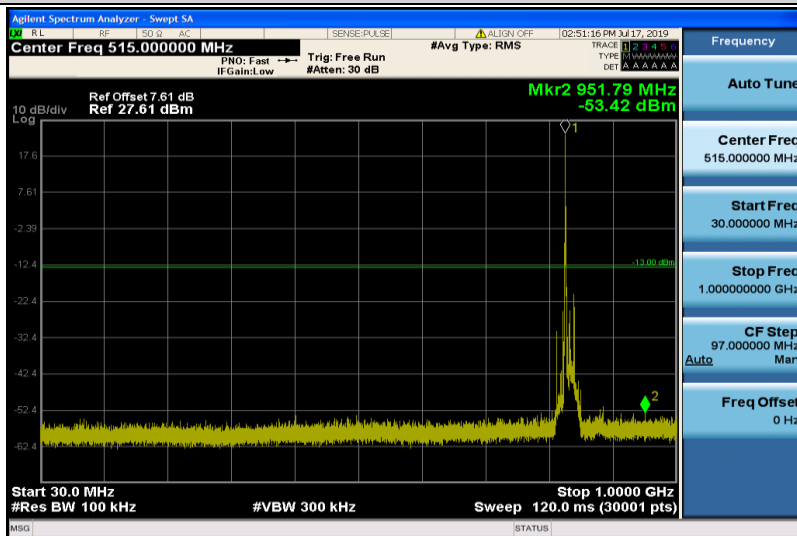

Band26-15MHz-16QAM-26915-1RB#0-1000~26000MHz

Band26-15MHz-16QAM-26915-1RB#0-30~1000MHz