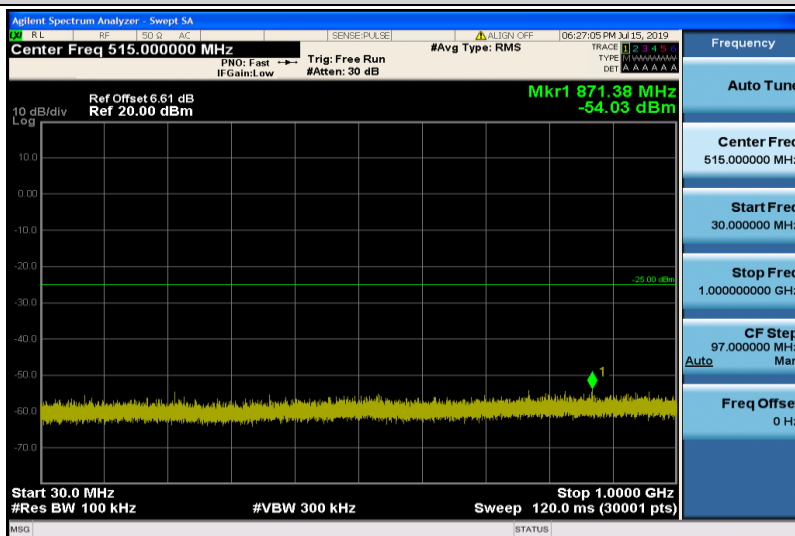

Band26-15MHz-16QAM-26965-1RB#0-30~1000MHz

Band26-15MHz-16QAM-26965-1RB#0-1000~26000MHz

Band38-5MHz-QPSK-37775-1RB#0-Range1:30~1000MHz

Band38-5MHz-QPSK-37775-1RB#0-Range2:1000~26000MHz

Band38-5MHz-QPSK-38000-1RB#0-Range1:30~1000MHz