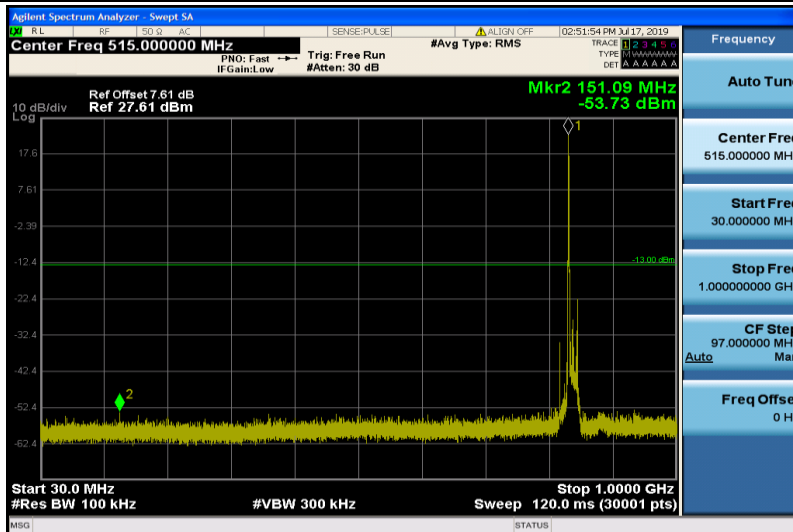

Band26-15MHz-QPSK-26915-1RB#0-30~1000MHz

Band26-15MHz-QPSK-26915-1RB#0-1000~26000MHz

Band26-15MHz-QPSK-26915-1RB#0-30~1000MHz

Band26-15MHz-QPSK-26915-1RB#0-1000~26000MHz

Band26-15MHz-QPSK-26965-1RB#0-30~1000MHz