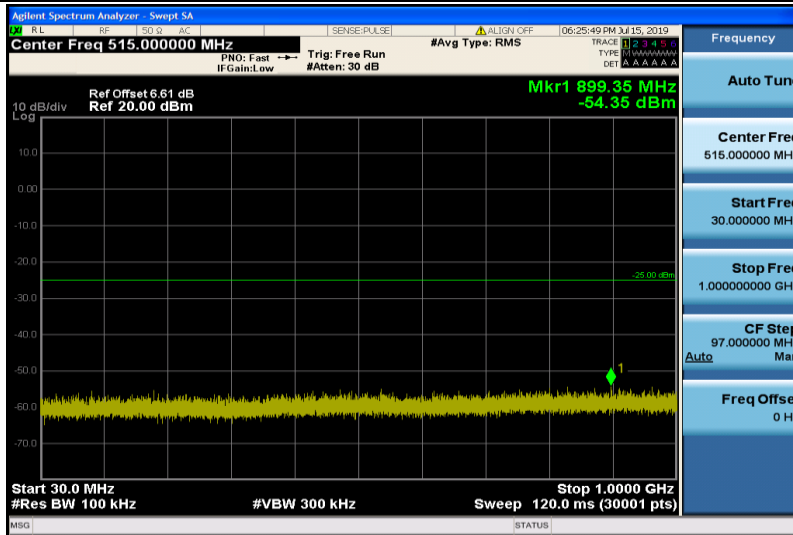

Band38-5MHz-QPSK-38225-1RB#0-Range2:1000~26000MHz

Band38-5MHz-16QAM-37775-1RB#0-Range1:30~1000MHz