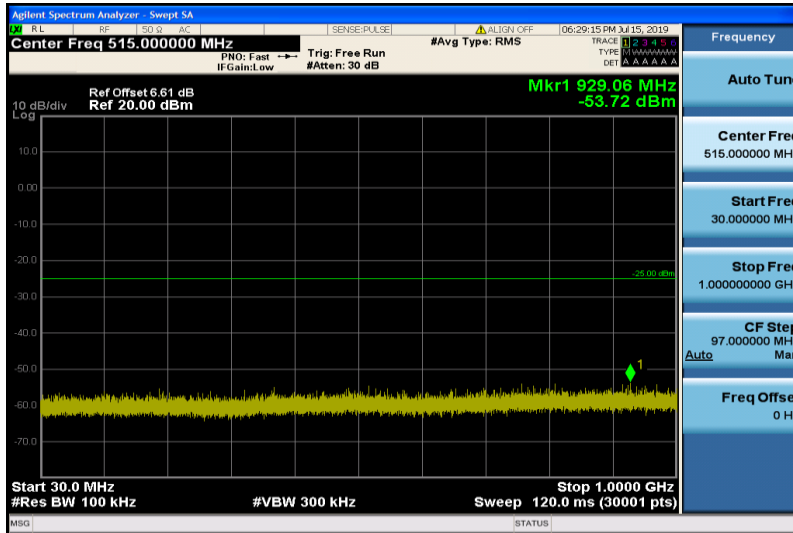

Band38-5MHz-16QAM-38000-1RB#0-Range2:1000~26000MHz

Band38-5MHz-16QAM-38225-1RB#0-Range1:30~1000MHz