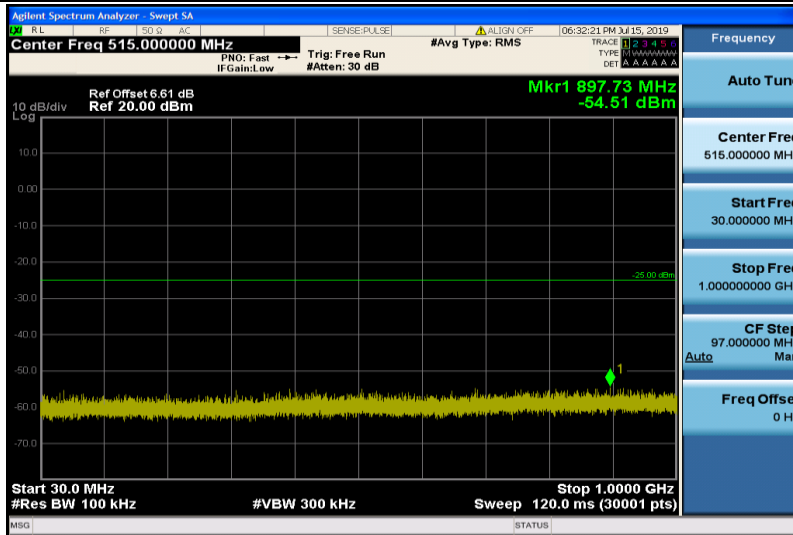

Band38-5MHz-16QAM-38000-1RB#0-Range1:30~1000MHz

Band38-5MHz-16QAM-38000-1RB#0-Range2:1000~26000MHz

Band38-5MHz-16QAM-38225-1RB#0-Range1:30~1000MHz

Band38-5MHz-16QAM-38225-1RB#0-Range2:1000~26000MHz

Band38-10MHz-QPSK-37800-1RB#0-Range1:30~1000MHz