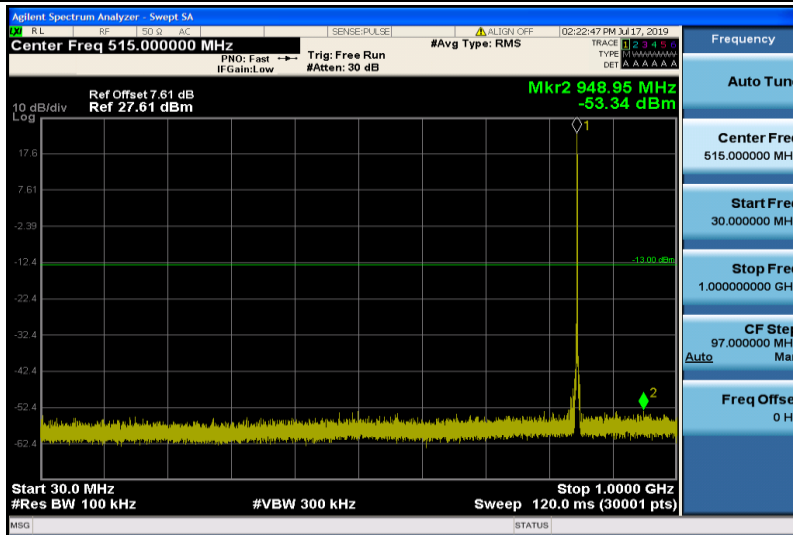

Band26-1.4MHz-16QAM-26915-1RB#0-1000~26000MHz

Band26-1.4MHz-16QAM-27033-1RB#0-30~1000MHz