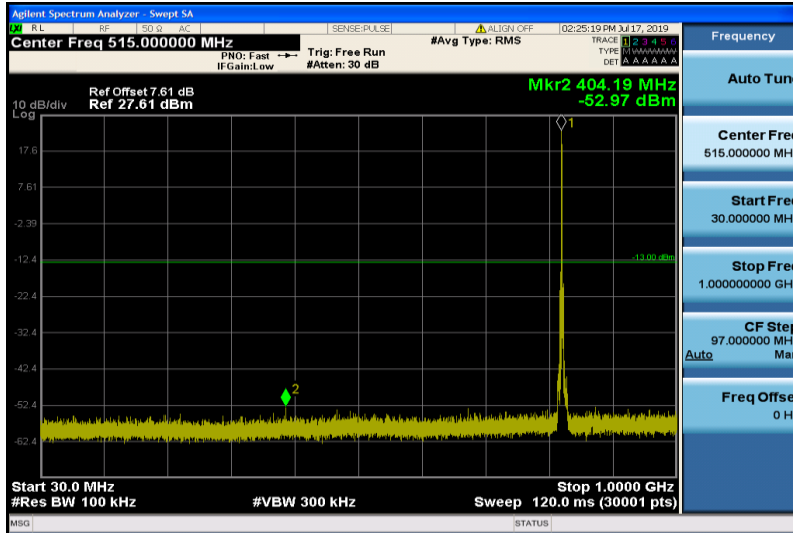

Band26-1.4MHz-16QAM-26915-1RB#0-30~1000MHz

Band26-1.4MHz-16QAM-26915-1RB#0-1000~26000MHz

Band26-1.4MHz-16QAM-27033-1RB#0-30~1000MHz

Band26-1.4MHz-16QAM-27033-1RB#0-1000~26000MHz

Band26-3MHz-QPSK-26805-1RB#0-30~1000MHz