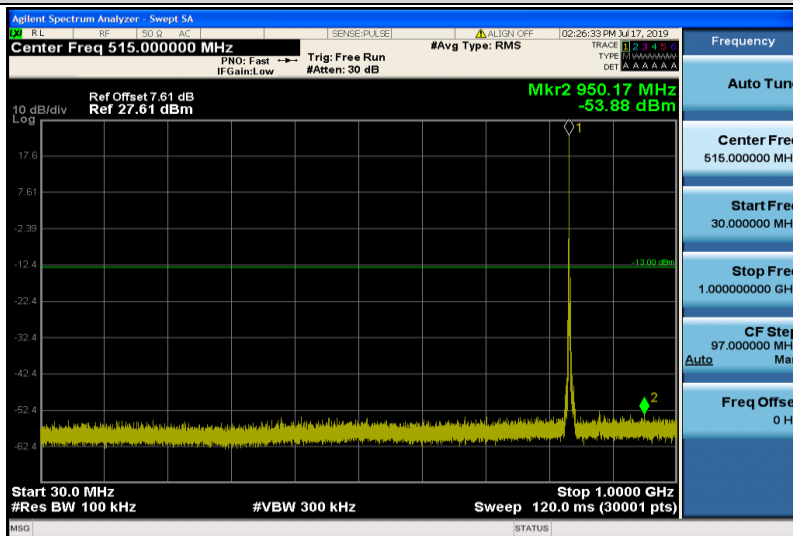

Band26-3MHz-QPSK-26805-1RB#0-1000~26000MHz

Band26-3MHz-QPSK-26915-1RB#0-30~1000MHz