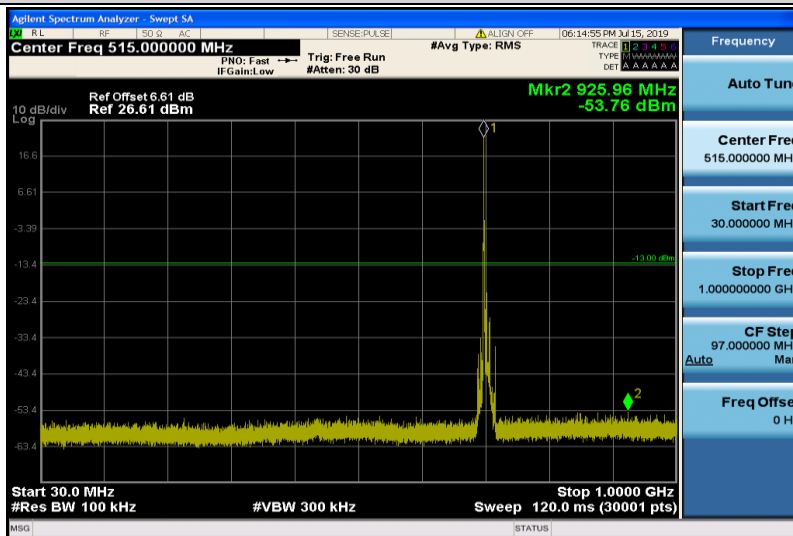

Band17-10MHz-QPSK-23780-1RB#0-Range2:1000~26000MHz

Band17-10MHz-QPSK-23790-1RB#0-Range1:30~1000MHz