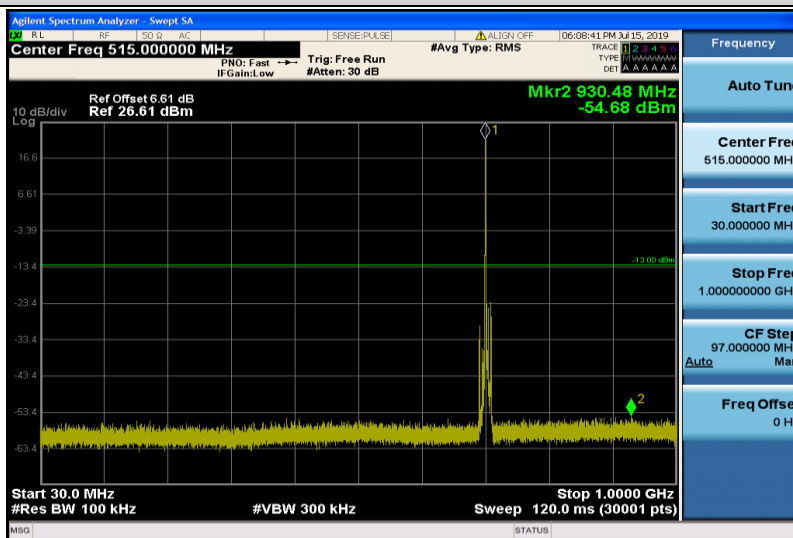

Band17-5MHz-QPSK-23755-1RB#0-Range2:1000~26000MHz

Band17-5MHz-QPSK-23790-1RB#0-Range1:30~1000MHz