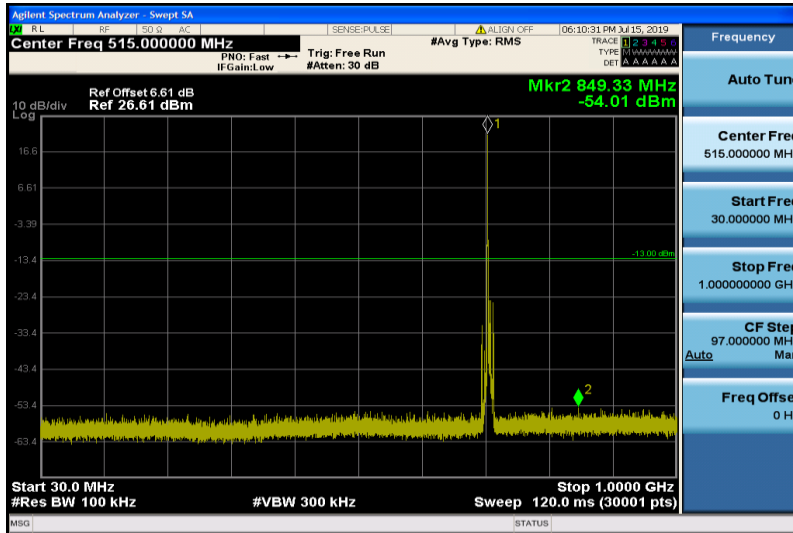

Band17-5MHz-16QAM-23755-1RB#0-Range1:30~1000MHz

Band17-5MHz-16QAM-23755-1RB#0-Range2:1000~26000MHz

Band17-5MHz-16QAM-23790-1RB#0-Range1:30~1000MHz

Band17-5MHz-16QAM-23790-1RB#0-Range2:1000~26000MHz

Band17-5MHz-16QAM-23825-1RB#0-Range1:30~1000MHz