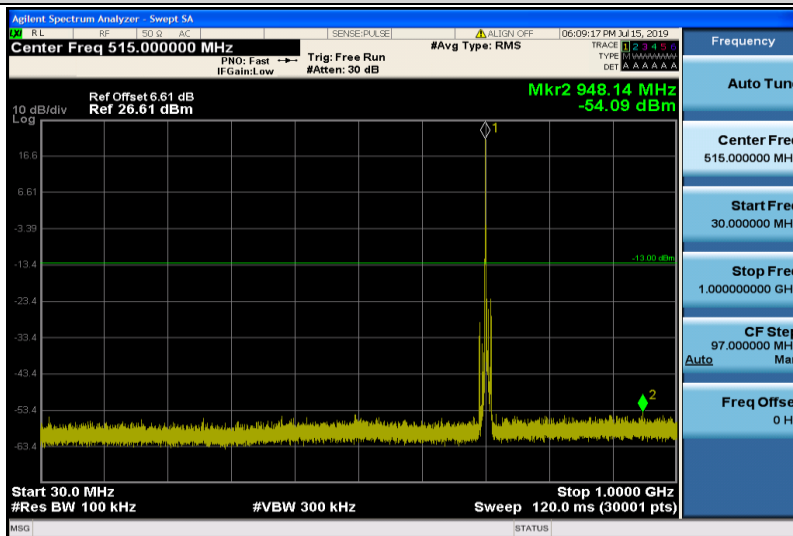

Band17-5MHz-16QAM-23755-1RB#0-Range2:1000~26000MHz

Band17-5MHz-16QAM-23790-1RB#0-Range1:30~1000MHz