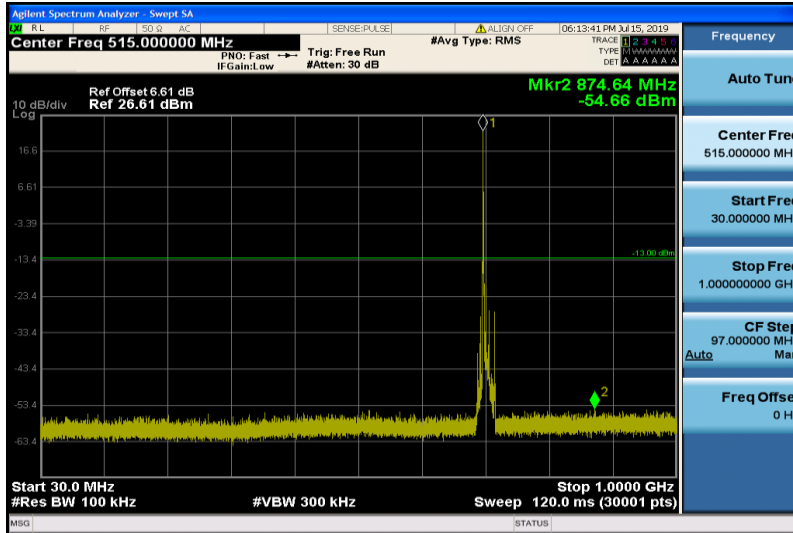

Band17-5MHz-16QAM-23825-1RB#0-Range2:1000~26000MHz

Band17-10MHz-QPSK-23780-1RB#0-Range1:30~1000MHz