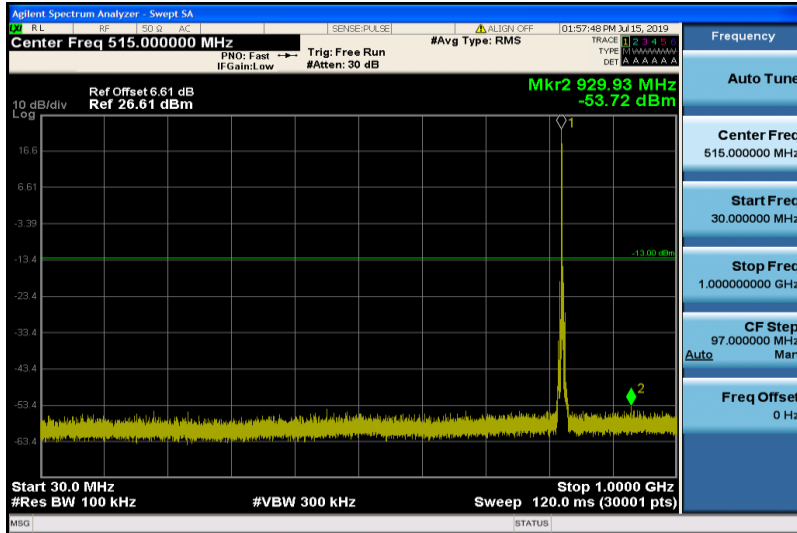

Band5-1.4MHz-16QAM-20643-1RB#0-Range2:1000~26000MHz

Band5-3MHz-QPSK-20415-1RB#0-Range1:30~1000MHz