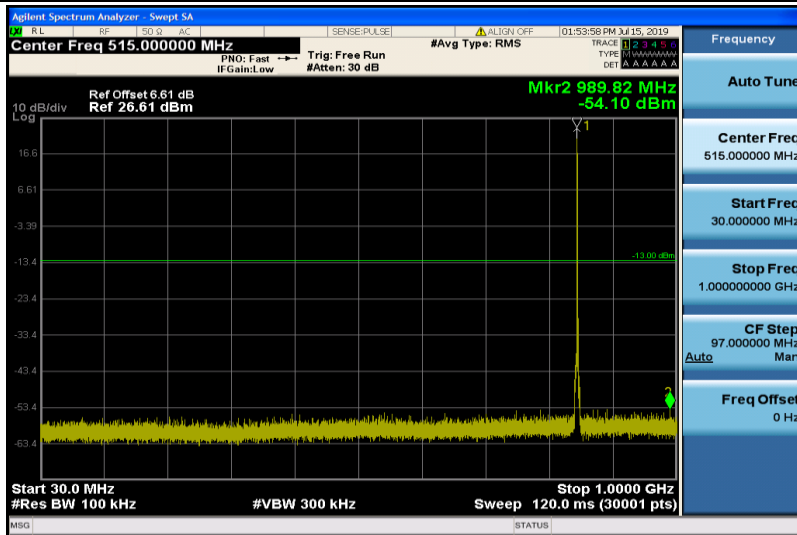

Band5-1.4MHz-16QAM-20407-1RB#0-Range1:30~1000MHz

Band5-1.4MHz-16QAM-20407-1RB#0-Range2:1000~26000MHz

Band5-1.4MHz-16QAM-20525-1RB#0-Range1:30~1000MHz

Band5-1.4MHz-16QAM-20525-1RB#0-Range2:1000~26000MHz

Band5-1.4MHz-16QAM-20643-1RB#0-Range1:30~1000MHz