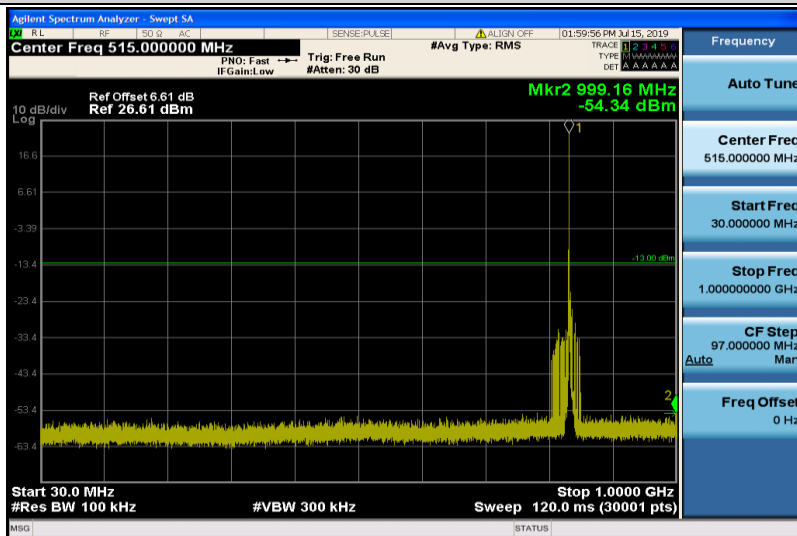

Band5-3MHz-QPSK-20415-1RB#0-Range2:1000~26000MHz

Band5-3MHz-QPSK-20525-1RB#0-Range1:30~1000MHz