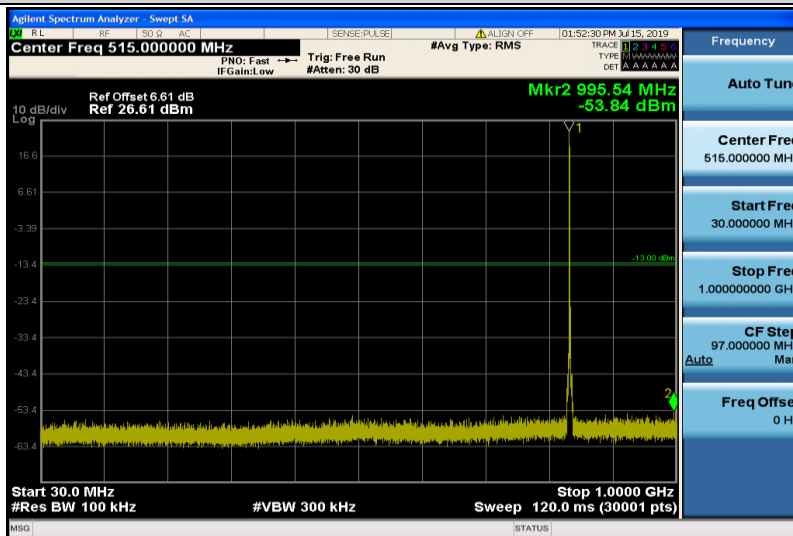

Band5-1.4MHz-16QAM-20407-1RB#0-Range2:1000~26000MHz

Band5-1.4MHz-16QAM-20525-1RB#0-Range1:30~1000MHz