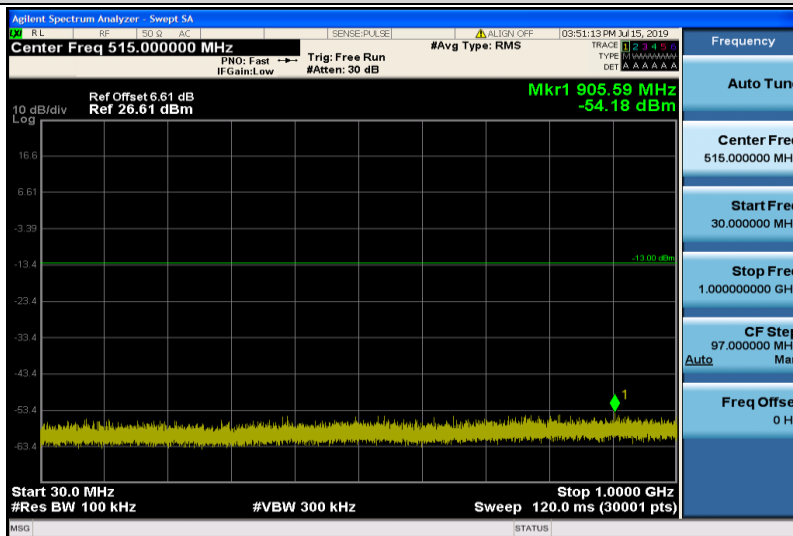

Band4-15MHz-16QAM-20025-1RB#0-Range2:1000~26000MHz

Band4-15MHz-16QAM-20175-1RB#0-Range1:30~1000MHz