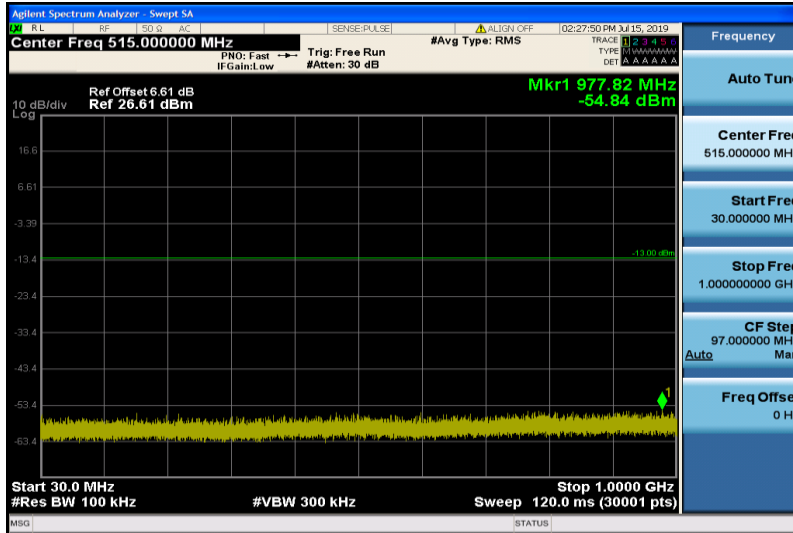

Band2-1.4MHz-16QAM-18607-1RB#0-Range1:30~1000MHz