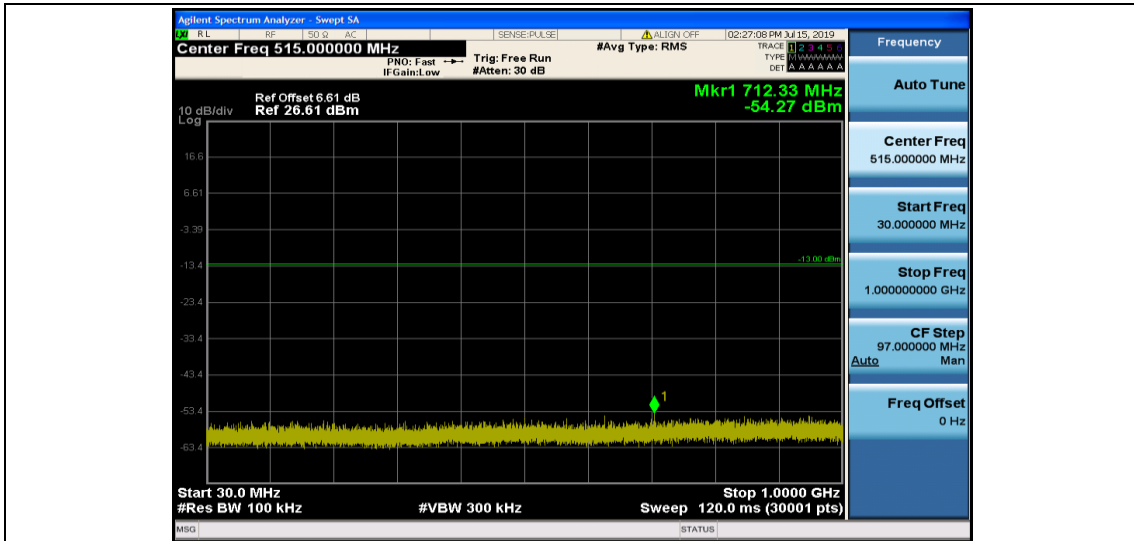

Test Graphs

Band2-1.4MHz-QPSK-18607-1RB#0-Range1:30~1000MHz