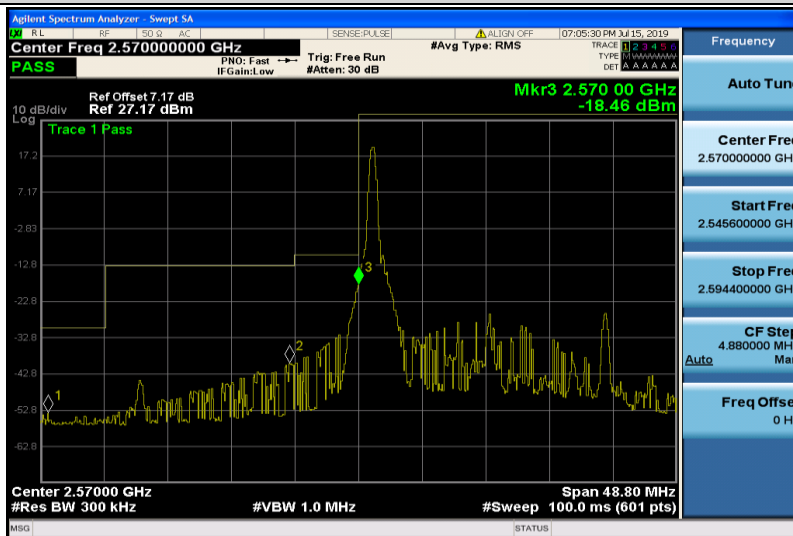

Band38-15MHz-QPSK-38175-1RB#74

Band38-15MHz-QPSK-38175-75RB#0

Band38-15MHz-16QAM-37825-1RB#0

Band38-15MHz-16QAM-37825-75RB#0

Band38-15MHz-16QAM-38175-1RB#74

Band38-15MHz-16QAM-38175-75RB#0

Band38-20MHz-QPSK-37850-1RB#0