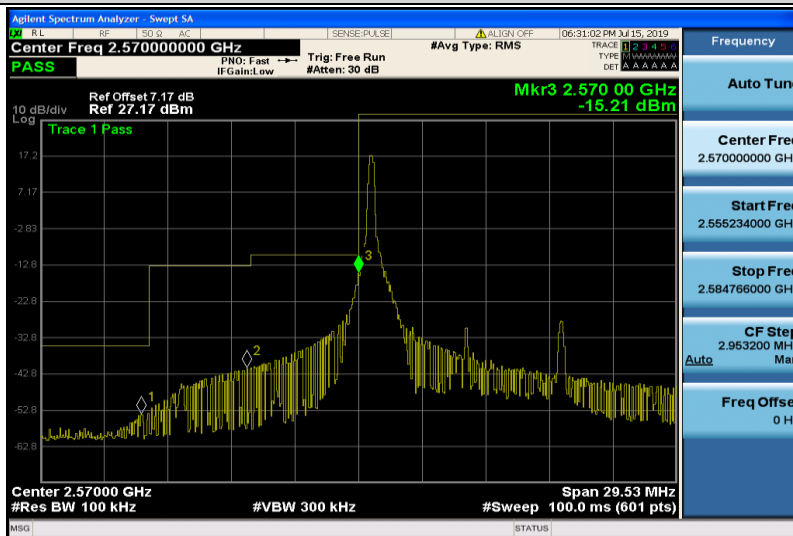

Band38-10MHz-QPSK-38200-50RB#0

Band38-10MHz-16QAM-37800-1RB#0