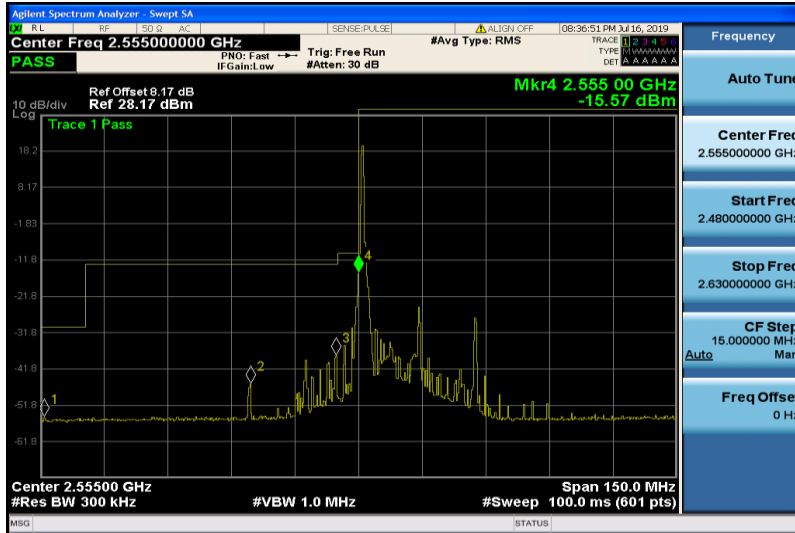

Band41-10MHz-16QAM-41190-1RB#49

Band41-10MHz-16QAM-41190-50RB#0

Band41-15MHz-QPSK-40315-1RB#0

Band41-15MHz-QPSK-40315-75RB#0

Band41-15MHz-QPSK-41165-1RB#74

Band41-15MHz-QPSK-41165-75RB#0

Band41-15MHz-16QAM-40315-1RB#0