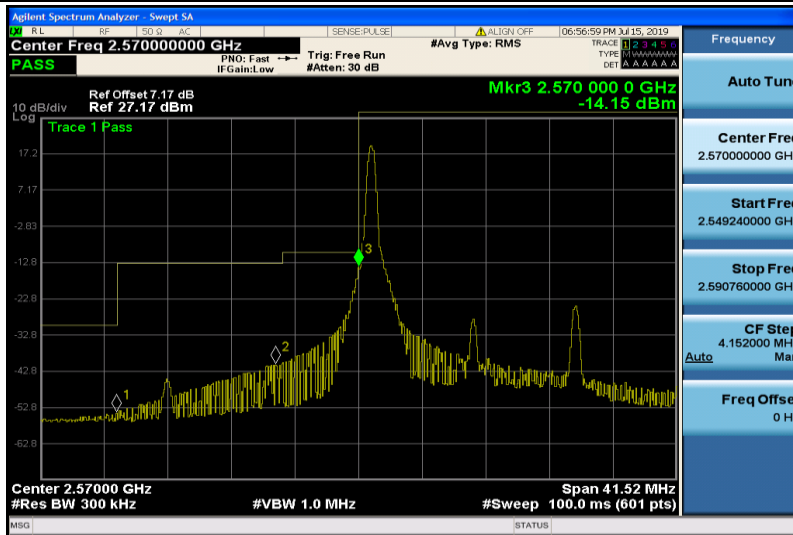

Band38-15MHz-QPSK-38175-75RB#0

Band38-15MHz-16QAM-37825-1RB#0