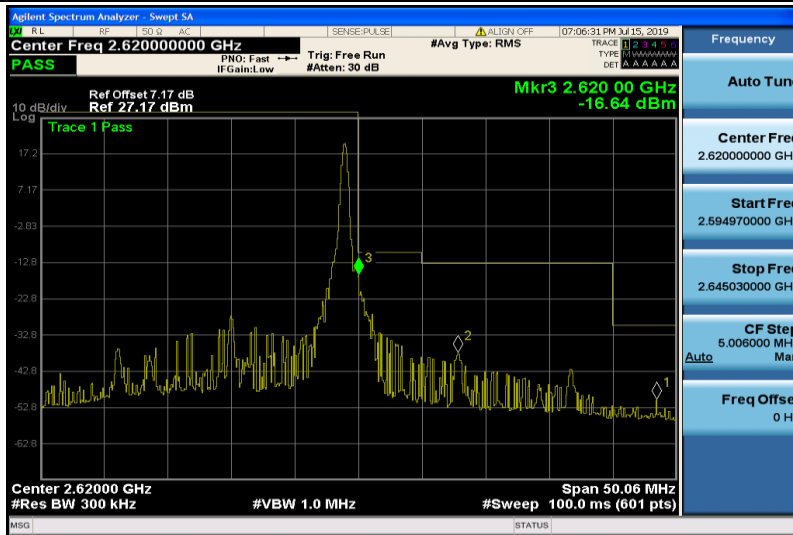

Band38-20MHz-QPSK-37850-100RB#0

Band38-20MHz-QPSK-38150-1RB#99