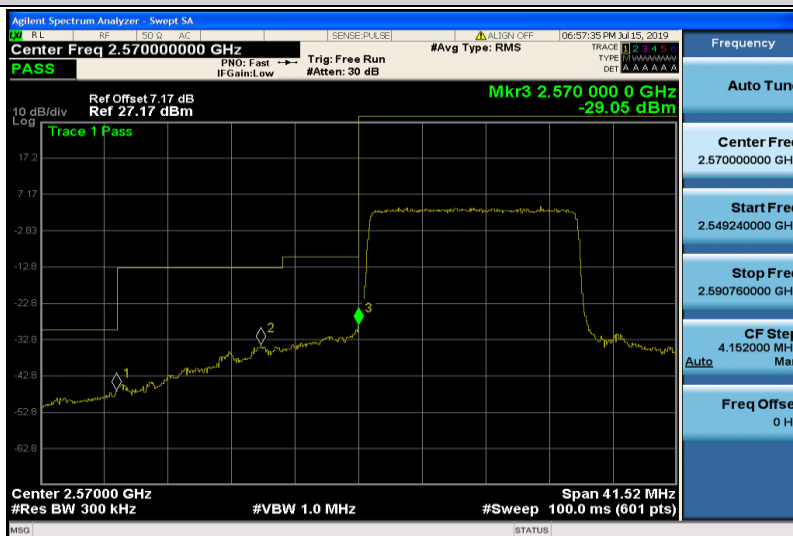

Band38-15MHz-16QAM-37825-1RB#0

Band38-15MHz-16QAM-37825-75RB#0