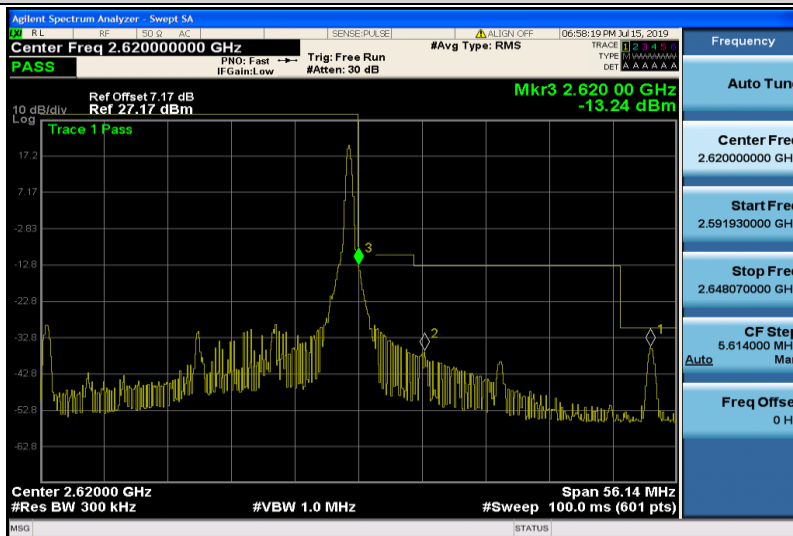

Band38-10MHz-QPSK-38200-50RB#0

Band38-10MHz-16QAM-37800-1RB#0

Band38-10MHz-16QAM-37800-50RB#0

Band38-10MHz-16QAM-38200-1RB#49

Band38-10MHz-16QAM-38200-50RB#0

Band38-15MHz-QPSK-37825-1RB#0

Band38-15MHz-QPSK-37825-75RB#0