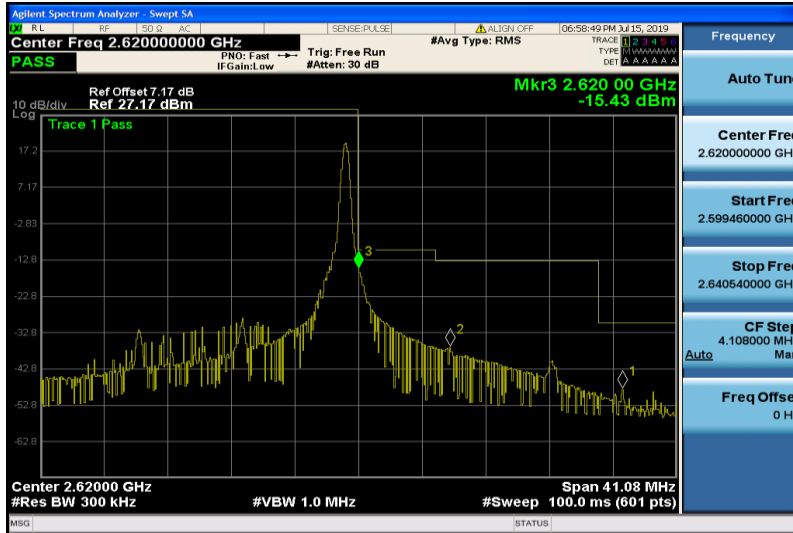

Band38-15MHz-QPSK-38175-1RB#74

Band38-15MHz-QPSK-38175-75RB#0

Band38-15MHz-16QAM-37825-1RB#0

Band38-15MHz-16QAM-37825-75RB#0

Band38-15MHz-16QAM-38175-1RB#74

Band38-15MHz-16QAM-38175-75RB#0

Band38-20MHz-QPSK-37850-1RB#0