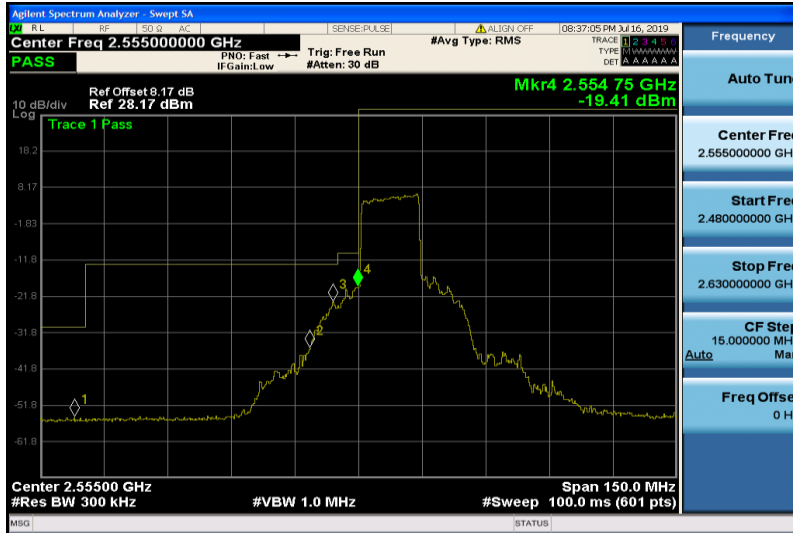

Band41-15MHz-QPSK-40315-1RB#0

Band41-15MHz-QPSK-40315-75RB#0