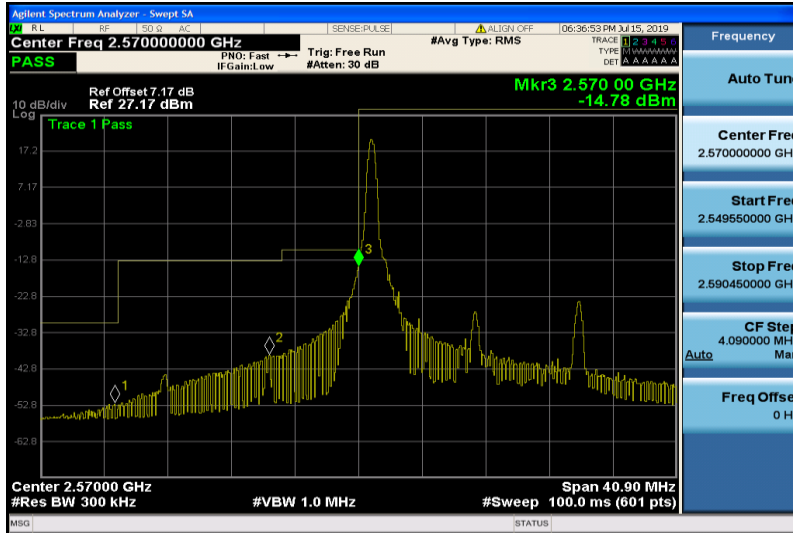

Band38-10MHz-QPSK-38200-50RB#0

Band38-10MHz-16QAM-37800-1RB#0

Band38-10MHz-16QAM-37800-50RB#0

Band38-10MHz-16QAM-38200-1RB#49

Band38-10MHz-16QAM-38200-50RB#0

Band38-15MHz-QPSK-37825-1RB#0

Band38-15MHz-QPSK-37825-75RB#0