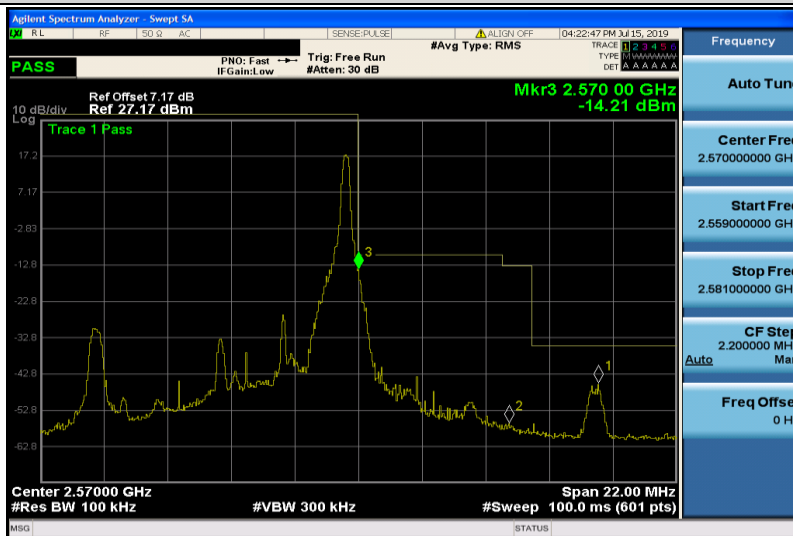

Band7-5MHz-16QAM-20775-25RB#0