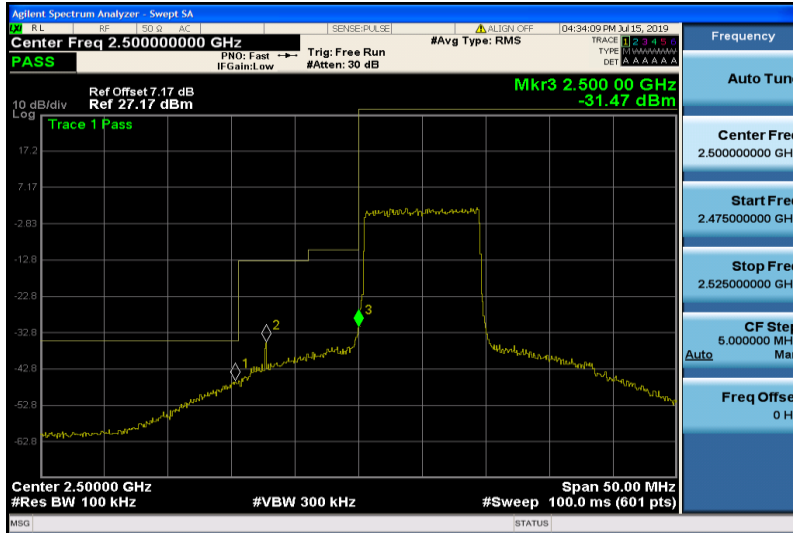

Band7-10MHz-QPSK-21400-1RB#49

Frequency	
Auto Tune	
Center Freq	2.570000000 GHz
Start Freq	2.555136000 GHz
Stop Freq	2.584864000 GHz
CF Step	2.972800 MHz
Auto	Man
Freq Offset	0 Hz

Band7-10MHz-QPSK-21400-50RB#0

Frequency	
Auto Tune	
Center Freq	2.500000000 GHz
Start Freq	2.475000000 GHz
Stop Freq	2.525000000 GHz
CF Step	5.000000 MHz
Auto	Man
Freq Offset	0 Hz

Band7-10MHz-16QAM-20800-1RB#0

Band7-10MHz-16QAM-20800-50RB#0