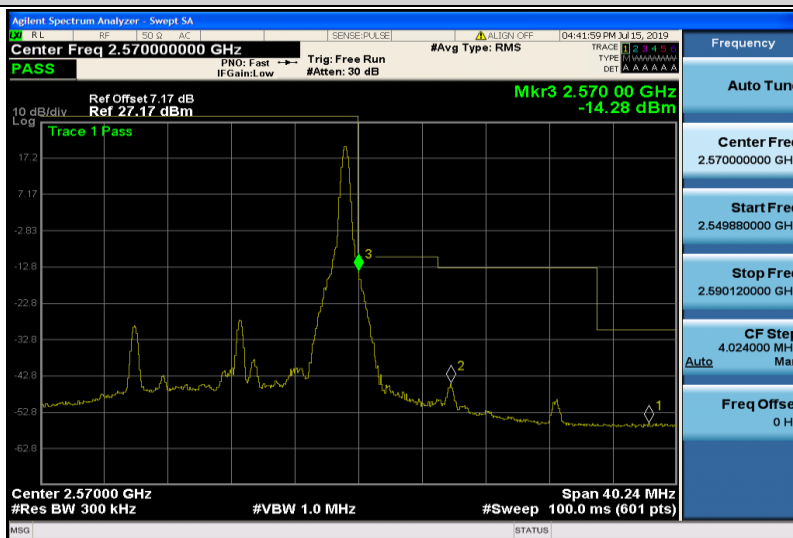

Band7-15MHz-QPSK-20825-75RB#0