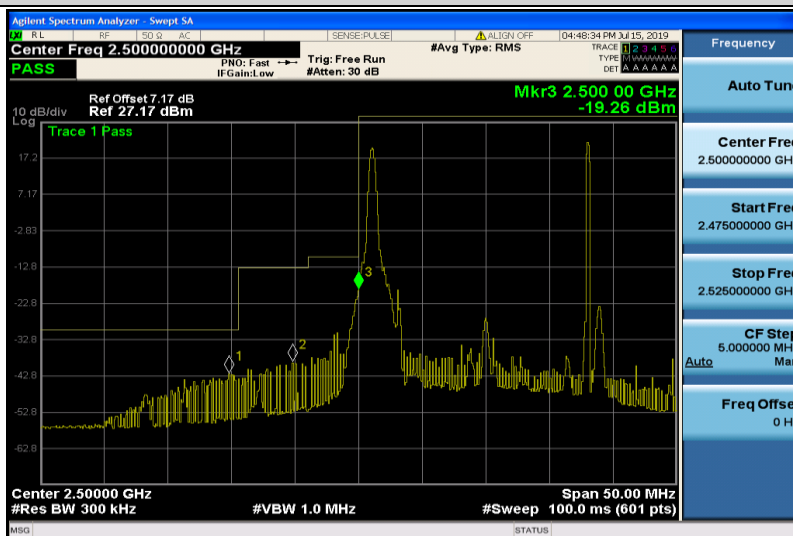

Band7-15MHz-16QAM-21375-75RB#0