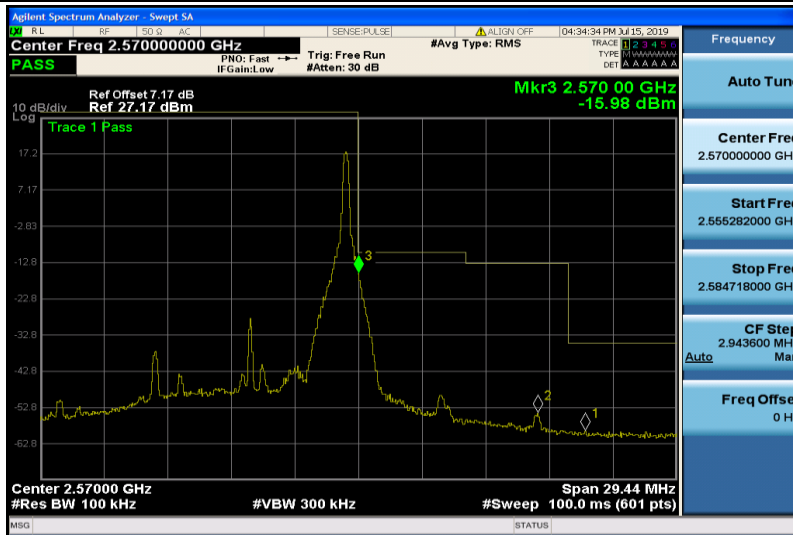

Band7-10MHz-QPSK-21400-1RB#49

Frequency	
Auto Tune	
Center Freq	2.570000000 GHz
Start Freq	2.555136000 GHz
Stop Freq	2.584864000 GHz
CF Step	2.972800 MHz
Auto	Man
Freq Offset	0 Hz

Band7-10MHz-QPSK-21400-50RB#0

Frequency	
Auto Tune	
Center Freq	2.500000000 GHz
Start Freq	2.475000000 GHz
Stop Freq	2.525000000 GHz
CF Step	5.000000 MHz
Auto	Man
Freq Offset	0 Hz

Band7-10MHz-16QAM-20800-1RB#0

Band7-10MHz-16QAM-20800-50RB#0