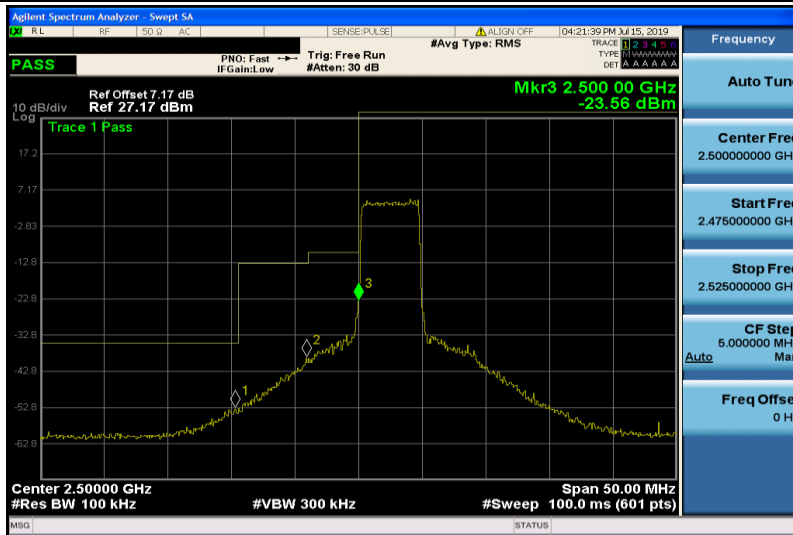

Band7-5MHz-16QAM-20775-1RB#0