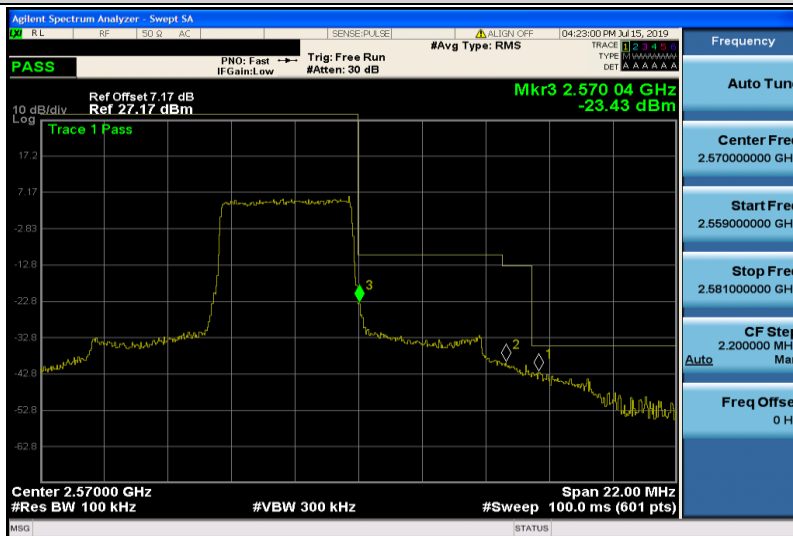

Band7-5MHz-QPSK-21425-1RB#24