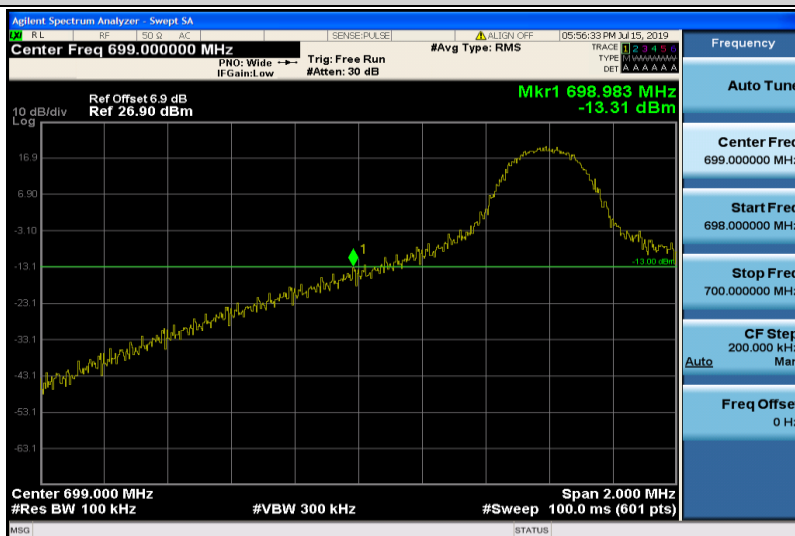

Band12-10MHz-QPSK-23130-50RB#0