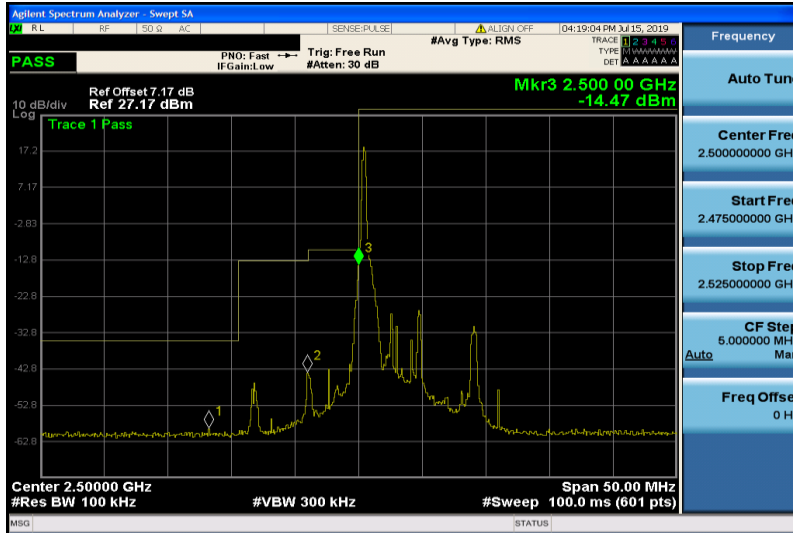

Band7-5MHz-QPSK-21425-25RB#0