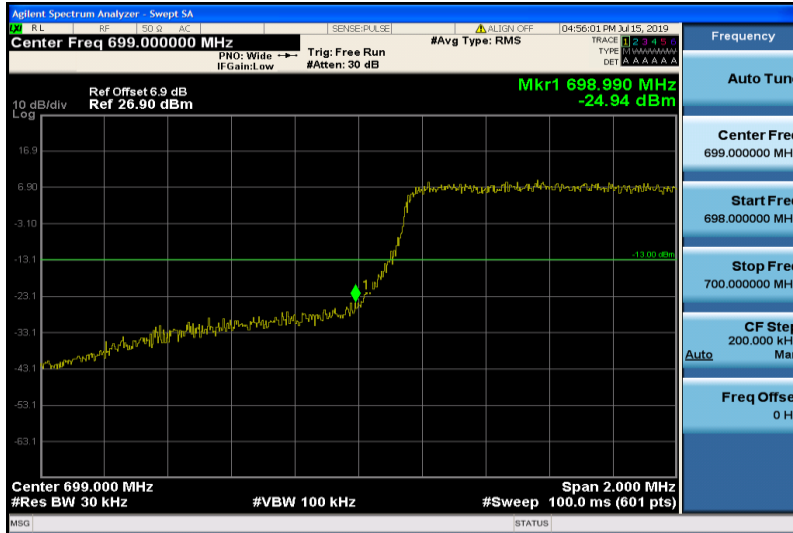

Band12-1.4MHz-QPSK-23173-1RB#5

Frequency	
Auto Tune	
Center Freq	716.000000 MHz
Start Freq	715.000000 MHz
Stop Freq	717.000000 MHz
CF Step	200.000 kHz
	Auto Man
Freq Offset	0 Hz

Band12-1.4MHz-QPSK-23173-6RB#0

Frequency	
Auto Tune	
Center Freq	699.000000 MHz
Start Freq	698.000000 MHz
Stop Freq	700.000000 MHz
CF Step	200.000 kHz
	Auto Man
Freq Offset	0 Hz

Band12-1.4MHz-16QAM-23017-1RB#0

Band12-1.4MHz-16QAM-23017-6RB#0