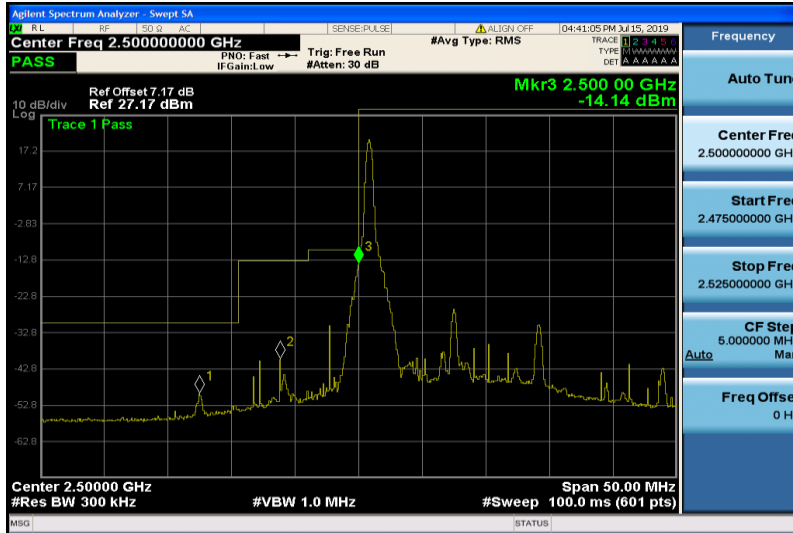

Band7-10MHz-16QAM-21400-50RB#0