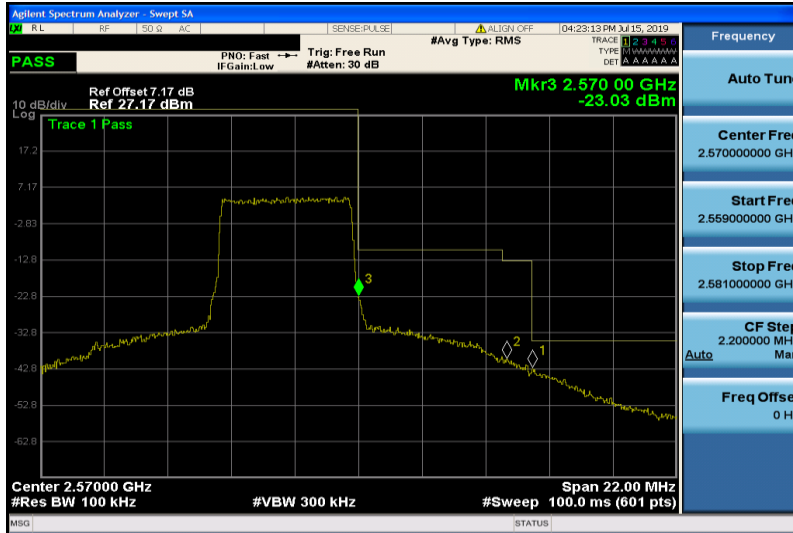

Band7-5MHz-16QAM-21425-25RB#0

Band7-10MHz-QPSK-20800-1RB#0

Band7-10MHz-QPSK-20800-50RB#0

Frequency	
Auto Tune	
Center Freq	2.570000000 GHz
Start Freq	2.555136000 GHz
Stop Freq	2.584864000 GHz
CF Step	2.972800 MHz
Auto	Man
Freq Offset	0 Hz