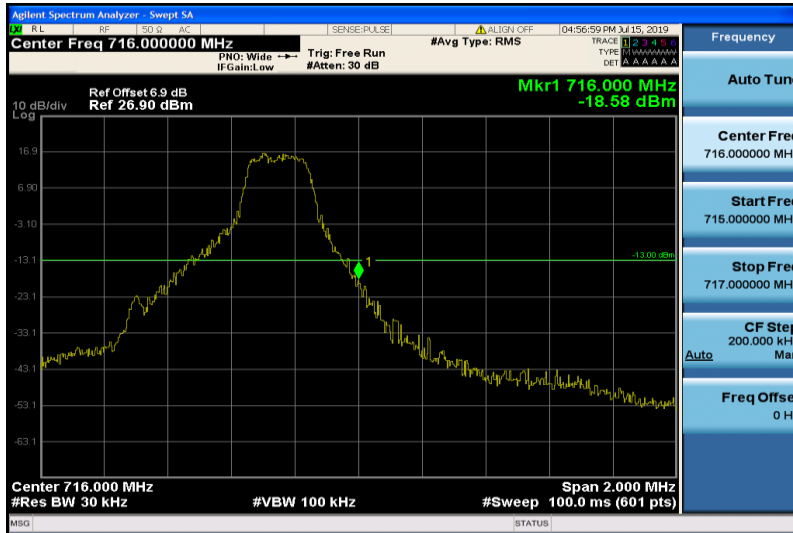

Band12-1.4MHz-QPSK-23173-1RB#5

Frequency	
Auto Tune	
Center Freq	716.000000 MHz
Start Freq	715.000000 MHz
Stop Freq	717.000000 MHz
CF Step	200.000 kHz
	Auto Man
Freq Offset	0 Hz

Band12-1.4MHz-QPSK-23173-6RB#0

Frequency	
Auto Tune	
Center Freq	699.000000 MHz
Start Freq	698.000000 MHz
Stop Freq	700.000000 MHz
CF Step	200.000 kHz
	Auto Man
Freq Offset	0 Hz

Band12-1.4MHz-16QAM-23017-1RB#0

Band12-1.4MHz-16QAM-23017-6RB#0