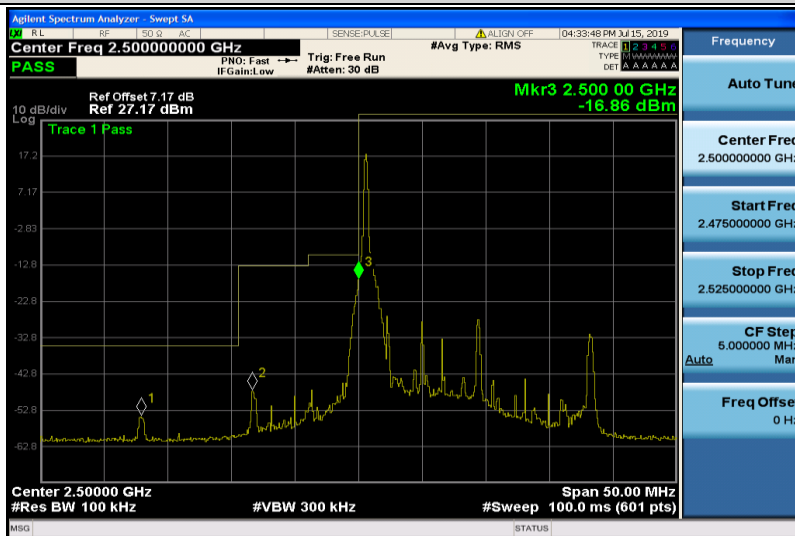

Band7-5MHz-16QAM-21425-25RB#0

Band7-10MHz-QPSK-20800-1RB#0

Band7-10MHz-QPSK-20800-50RB#0

Frequency	
Auto Tune	
Center Freq	2.570000000 GHz
Start Freq	2.555136000 GHz
Stop Freq	2.584864000 GHz
CF Step	2.972800 MHz
Auto	Man
Freq Offset	0 Hz

Band7-10MHz-QPSK-21400-1RB#49

Frequency	
Auto Tune	
Center Freq	2.570000000 GHz
Start Freq	2.555136000 GHz
Stop Freq	2.584864000 GHz
CF Step	2.972800 MHz
Auto	Man
Freq Offset	0 Hz

Band7-10MHz-QPSK-21400-50RB#0