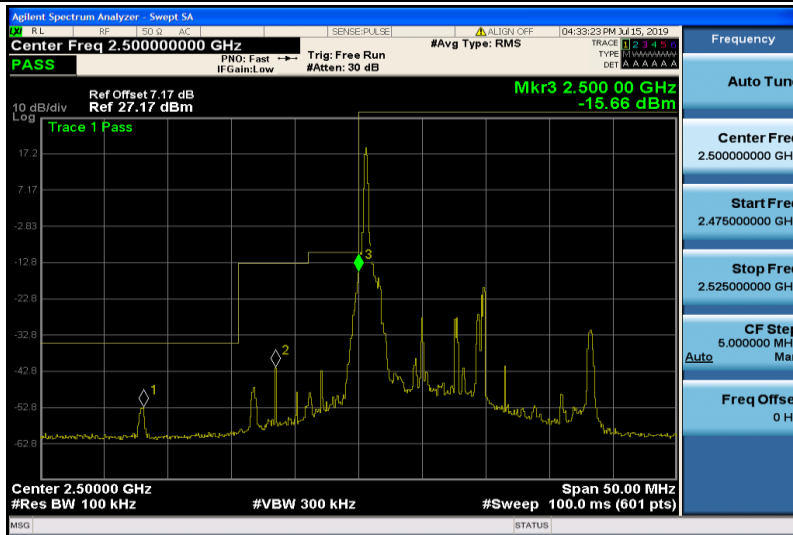

Band7-5MHz-16QAM-21425-25RB#0

Band7-10MHz-QPSK-20800-1RB#0

Band7-10MHz-QPSK-20800-50RB#0

Frequency	
Auto Tune	
Center Freq	2.570000000 GHz
Start Freq	2.555136000 GHz
Stop Freq	2.584864000 GHz
CF Step	2.972800 MHz
Auto	Man
Freq Offset	0 Hz