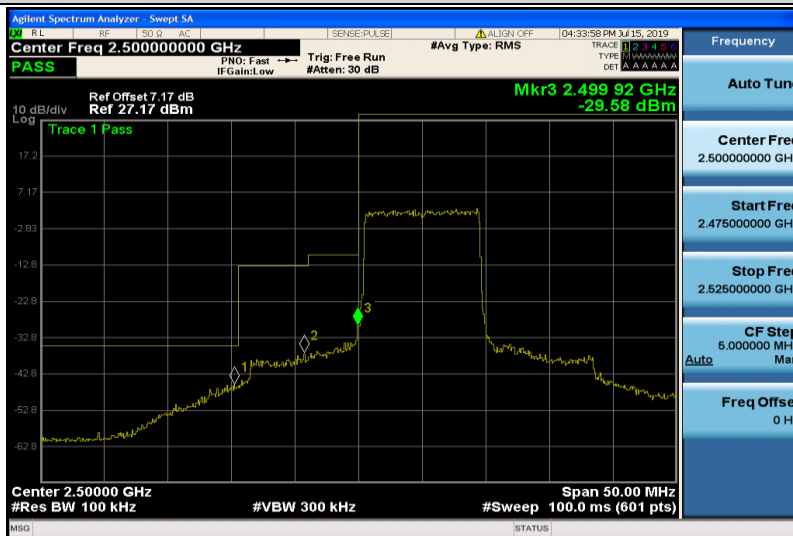

Band7-5MHz-16QAM-21425-25RB#0

Band7-10MHz-QPSK-20800-1RB#0

Band7-10MHz-QPSK-20800-50RB#0

Frequency	
Auto Tune	
Center Freq	2.570000000 GHz
Start Freq	2.555136000 GHz
Stop Freq	2.584864000 GHz
CF Step	2.972800 MHz
Auto	Man
Freq Offset	0 Hz