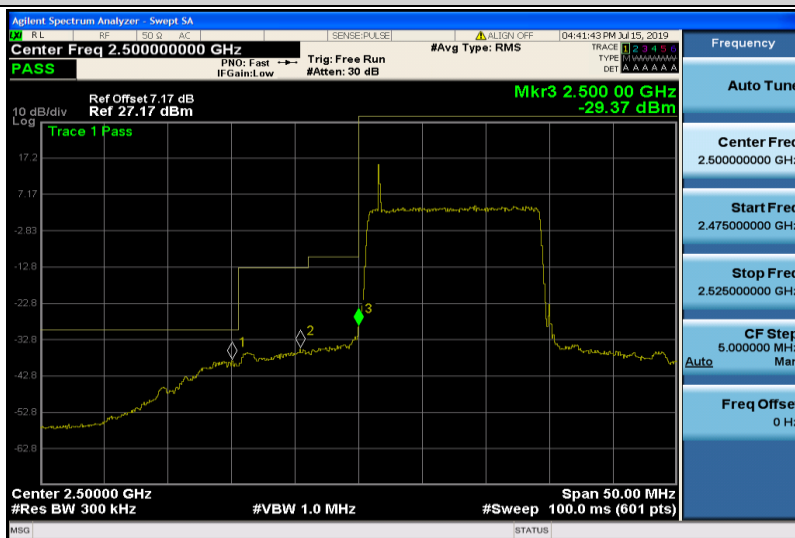

Band7-15MHz-16QAM-20825-1RB#0