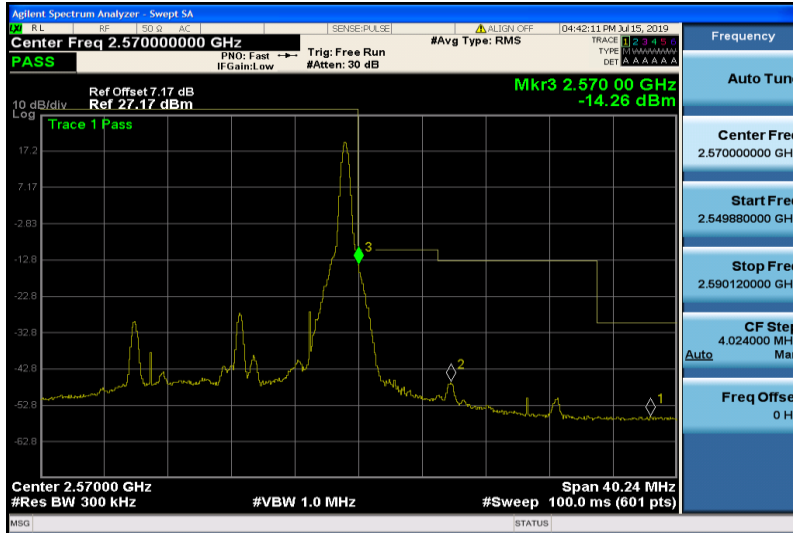

Band7-15MHz-16QAM-20825-75RB#0