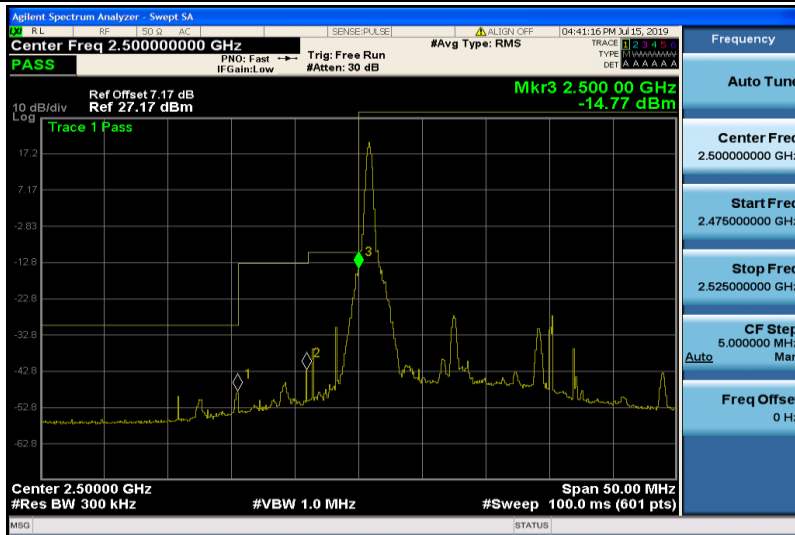

Band7-15MHz-QPSK-21375-75RB#0