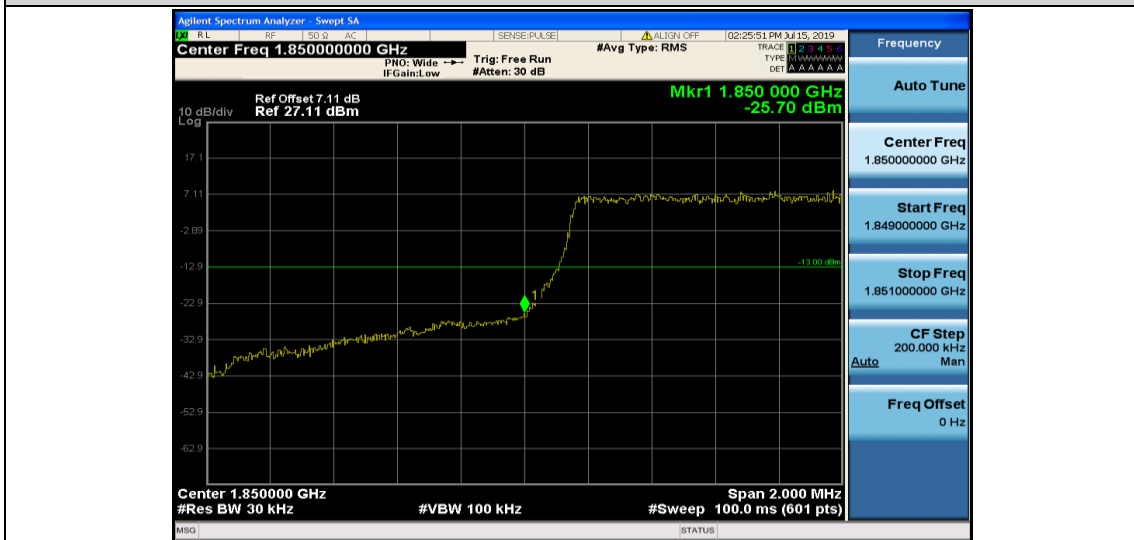

Band2-1.4MHz-QPSK-18607-6RB#0