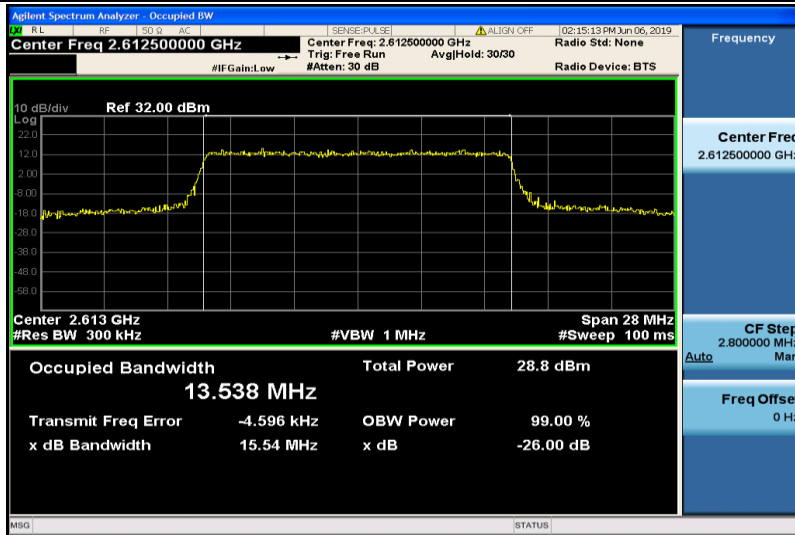

Band38-15MHz-16QAM-38000-75RB#0-13.525