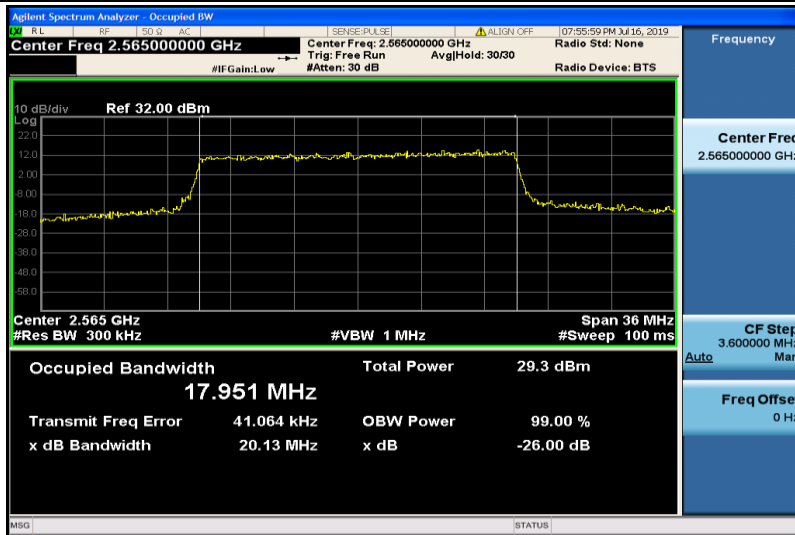

Band41-15MHz-QPSK-41165-75RB#0-13.517

Band41-15MHz-16QAM-40315-75RB#0-13.561

Band41-15MHz-16QAM-40620-75RB#0-13.517

Band41-15MHz-16QAM-41165-75RB#0-13.503

Band41-20MHz-QPSK-40340-100RB#0-17.951

Band41-20MHz-QPSK-40620-100RB#0-17.905