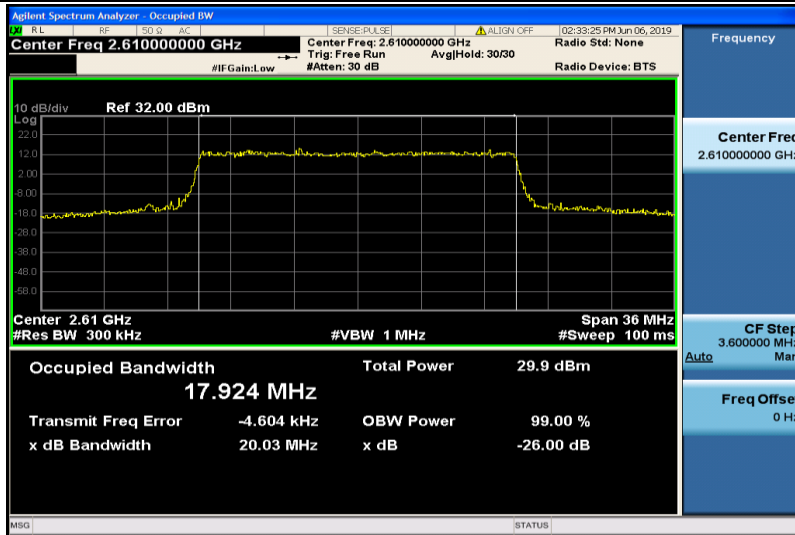

Band38-15MHz-QPSK-38175-75RB#0-13.548

Band38-15MHz-16QAM-37825-75RB#0-13.538

Band38-15MHz-16QAM-38000-75RB#0-13.525

Band38-15MHz-16QAM-38175-75RB#0-13.538

Band38-20MHz-QPSK-37850-100RB#0-17.921

Band38-20MHz-QPSK-38000-100RB#0-17.925