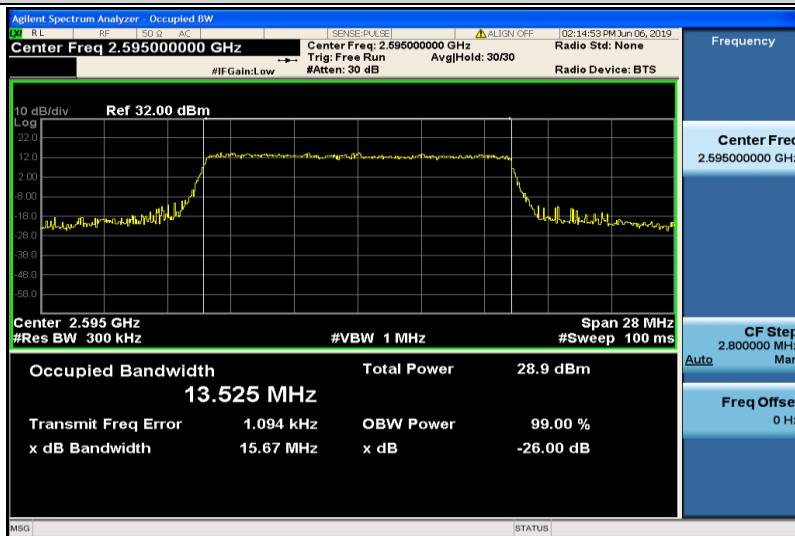

Band38-15MHz-16QAM-37825-75RB#0-13.538