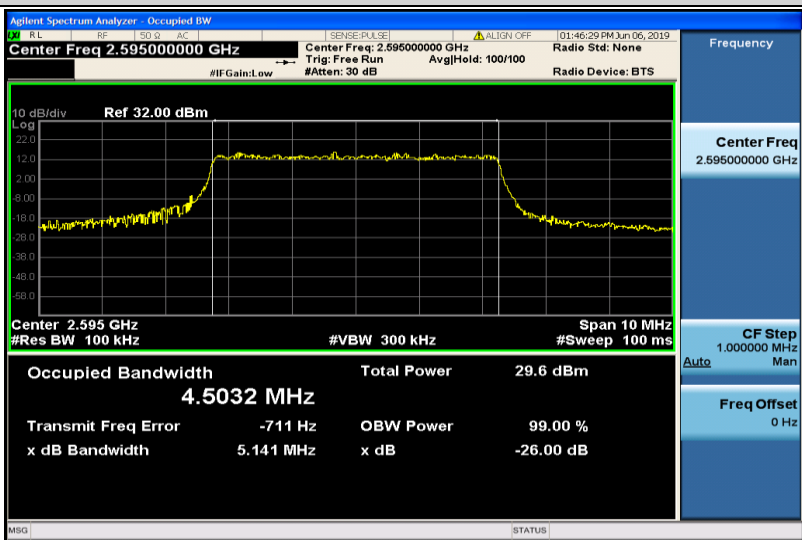

Band26-15MHz-QPSK-26965-75RB#0-13.465

Band26-15MHz-16QAM-26915-75RB#0-13.546

Band26-15MHz-16QAM-26915-75RB#0-13.411

Band26-15MHz-16QAM-26965-75RB#0-13.490

Band38-5MHz-QPSK-37775-25RB#0-4.5207

Band38-5MHz-QPSK-38000-25RB#0-4.5032