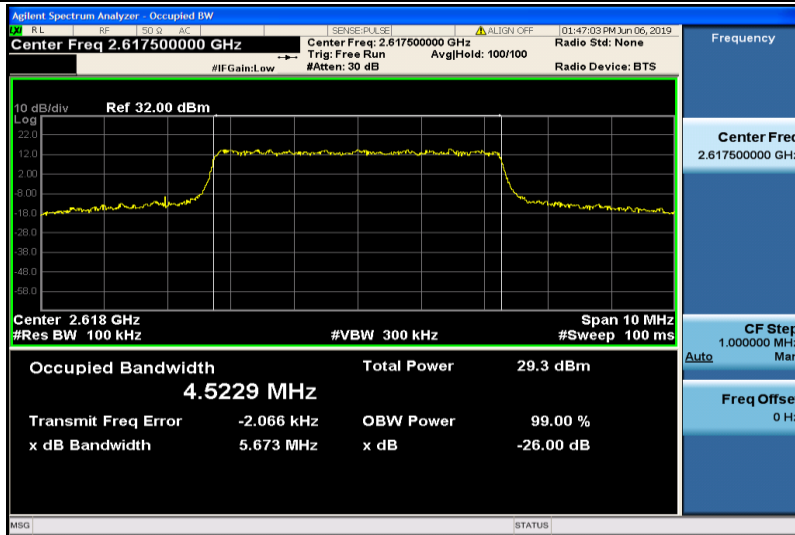

Band26-15MHz-QPSK-26965-75RB#0-13.465

Band26-15MHz-16QAM-26915-75RB#0-13.546

Band26-15MHz-16QAM-26915-75RB#0-13.411

Band26-15MHz-16QAM-26965-75RB#0-13.490

Band38-5MHz-QPSK-37775-25RB#0-4.5207

Band38-5MHz-QPSK-38000-25RB#0-4.5032