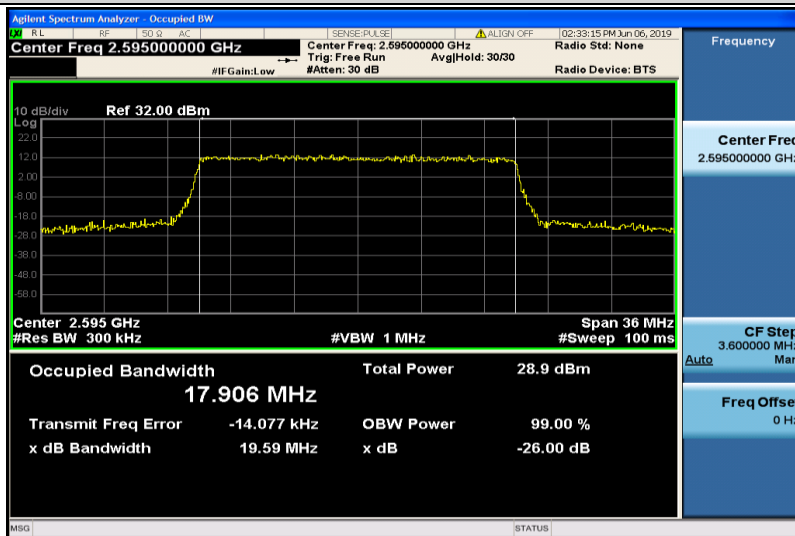

Band38-20MHz-16QAM-37850-100RB#0-17.876