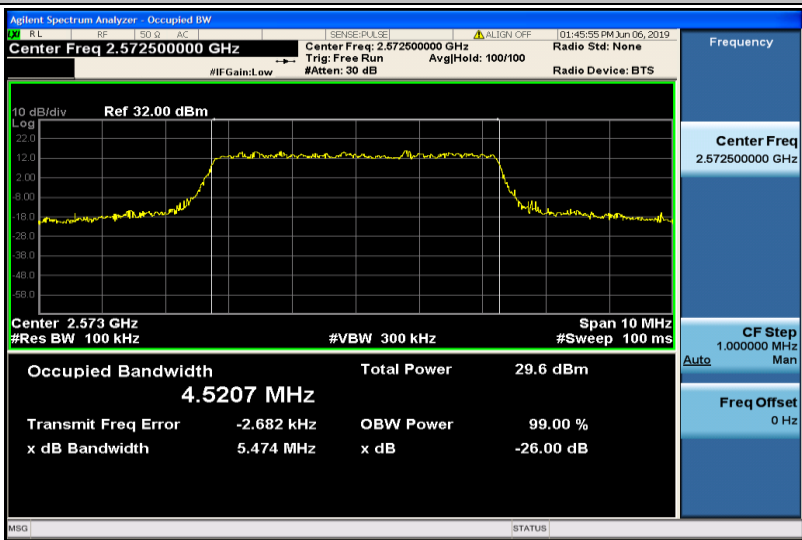

Band26-15MHz-QPSK-26965-75RB#0-13.465

Band26-15MHz-16QAM-26915-75RB#0-13.546

Band26-15MHz-16QAM-26915-75RB#0-13.411

Band26-15MHz-16QAM-26965-75RB#0-13.490

Band38-5MHz-QPSK-37775-25RB#0-4.5207

Band38-5MHz-QPSK-38000-25RB#0-4.5032