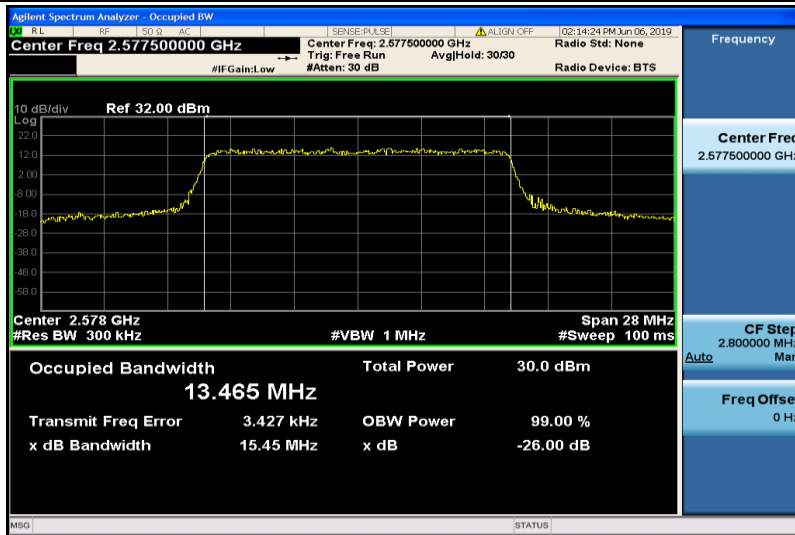

Band38-10MHz-QPSK-38200-50RB#0-8.9608

Band38-10MHz-16QAM-37800-50RB#0-8.9462

Band38-10MHz-16QAM-38000-50RB#0-8.9553

Band38-10MHz-16QAM-38200-50RB#0-8.9589

Band38-15MHz-QPSK-37825-75RB#0-13.465

Band38-15MHz-QPSK-38000-75RB#0-13.466