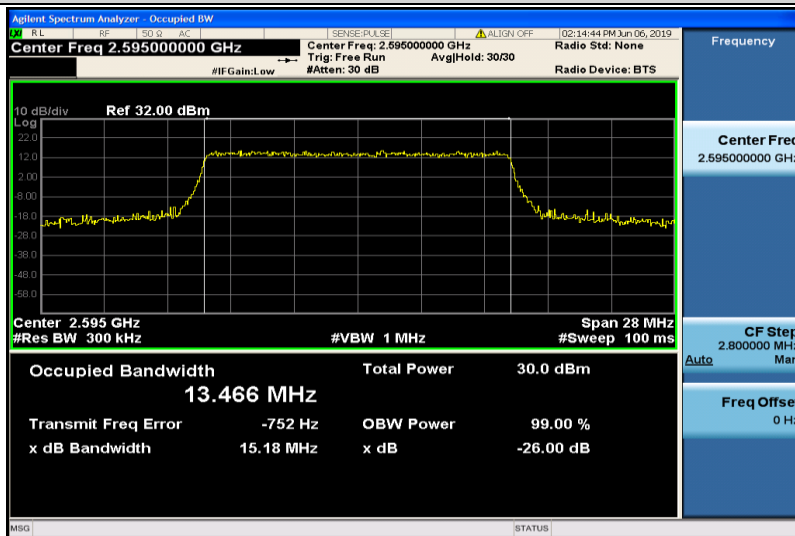

Band38-10MHz-QPSK-38200-50RB#0-8.9608

Band38-10MHz-16QAM-37800-50RB#0-8.9462

Band38-10MHz-16QAM-38000-50RB#0-8.9553

Band38-10MHz-16QAM-38200-50RB#0-8.9589

Band38-15MHz-QPSK-37825-75RB#0-13.465

Band38-15MHz-QPSK-38000-75RB#0-13.466