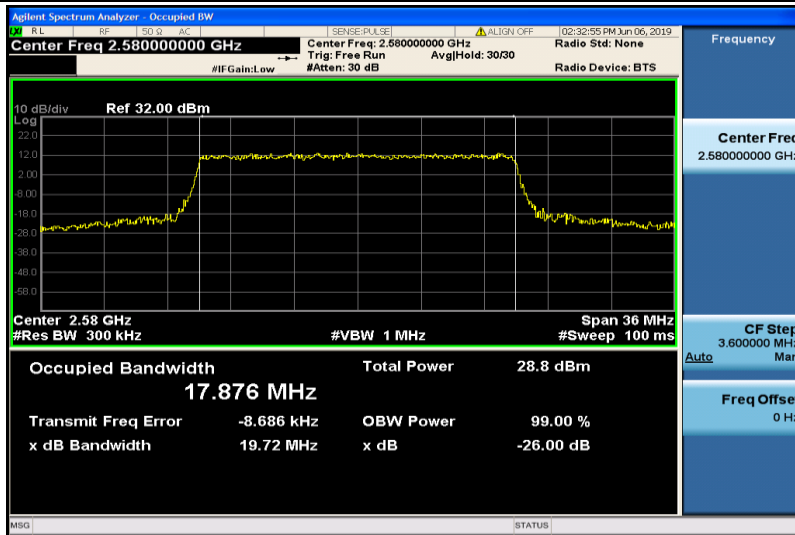

Band38-20MHz-QPSK-38150-100RB#0-17.924