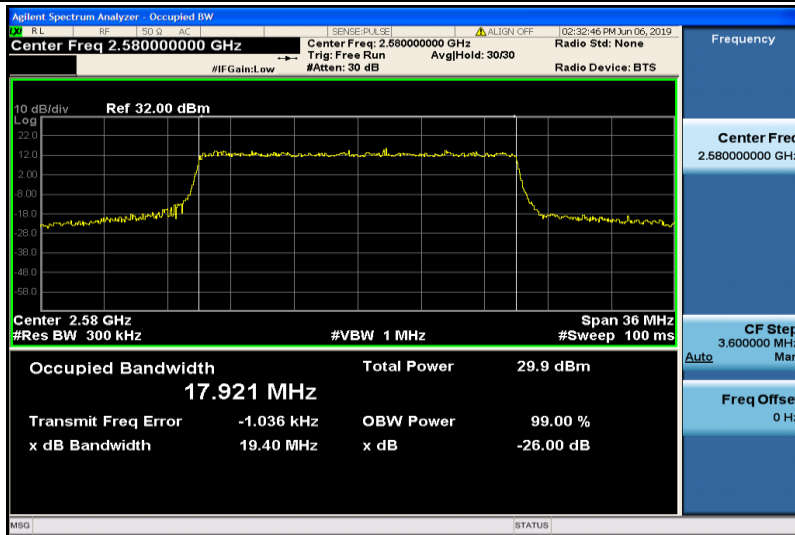

Band38-15MHz-QPSK-38175-75RB#0-13.548

Band38-15MHz-16QAM-37825-75RB#0-13.538

Band38-15MHz-16QAM-38000-75RB#0-13.525

Band38-15MHz-16QAM-38175-75RB#0-13.538

Band38-20MHz-QPSK-37850-100RB#0-17.921

Band38-20MHz-QPSK-38000-100RB#0-17.925