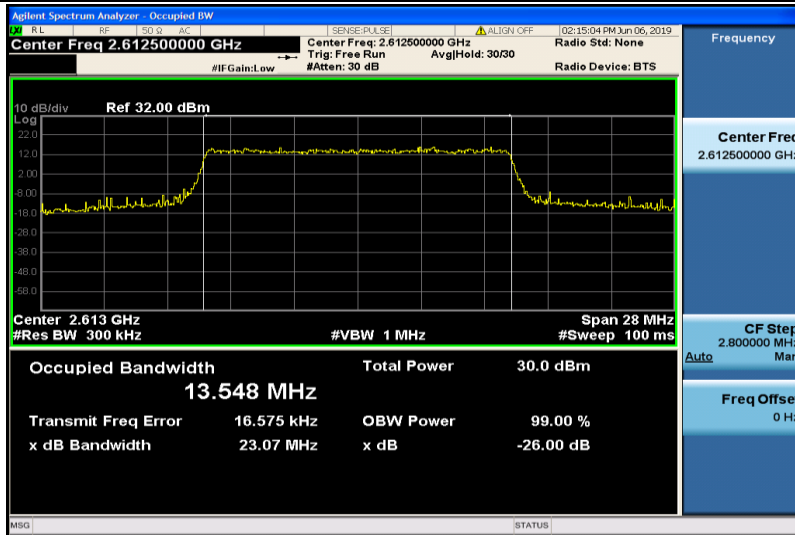

Band38-10MHz-QPSK-38200-50RB#0-8.9608

Band38-10MHz-16QAM-37800-50RB#0-8.9462

Band38-10MHz-16QAM-38000-50RB#0-8.9553

Band38-10MHz-16QAM-38200-50RB#0-8.9589

Band38-15MHz-QPSK-37825-75RB#0-13.465

Band38-15MHz-QPSK-38000-75RB#0-13.466