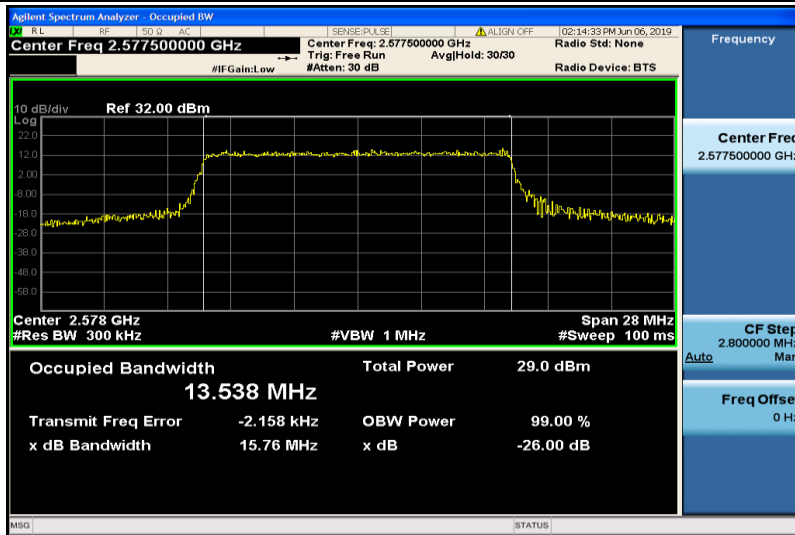

Band38-15MHz-QPSK-38175-75RB#0-13.548