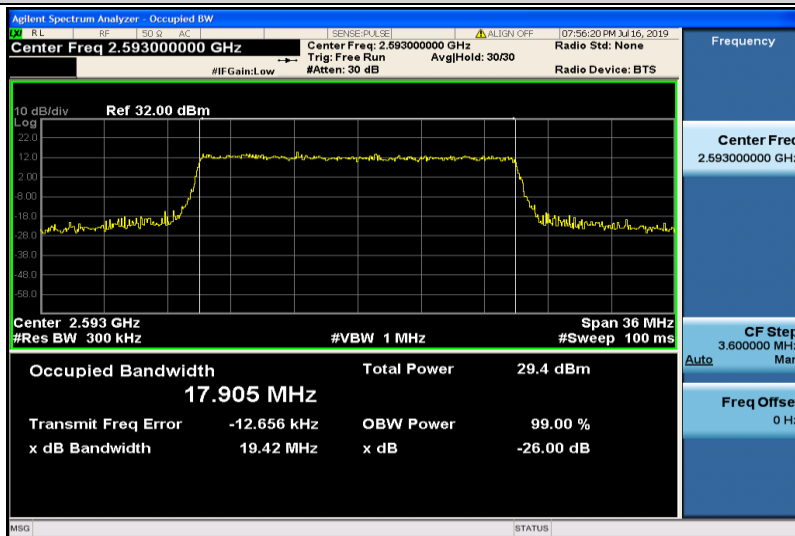

Band41-15MHz-QPSK-41165-75RB#0-13.517

Band41-15MHz-16QAM-40315-75RB#0-13.561

Band41-15MHz-16QAM-40620-75RB#0-13.517

Band41-15MHz-16QAM-41165-75RB#0-13.503

Band41-20MHz-QPSK-40340-100RB#0-17.951

Band41-20MHz-QPSK-40620-100RB#0-17.905