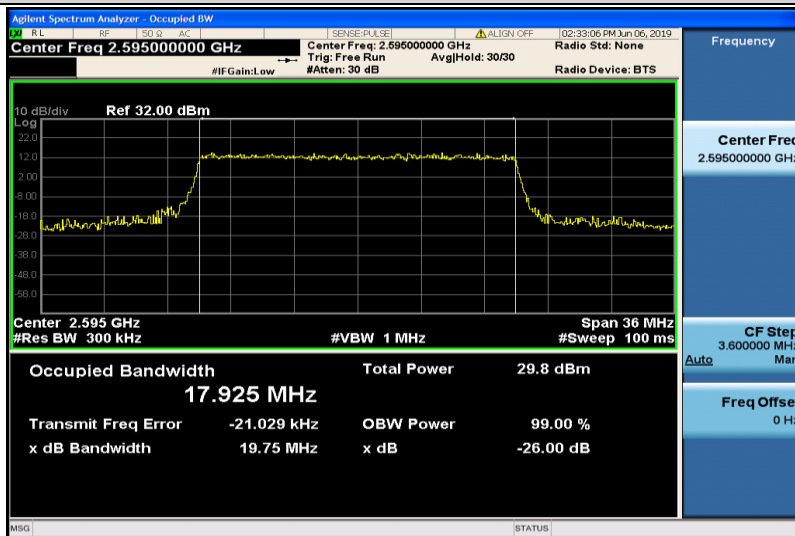

Band38-15MHz-QPSK-38175-75RB#0-13.548

Band38-15MHz-16QAM-37825-75RB#0-13.538

Band38-15MHz-16QAM-38000-75RB#0-13.525

Band38-15MHz-16QAM-38175-75RB#0-13.538

Band38-20MHz-QPSK-37850-100RB#0-17.921

Band38-20MHz-QPSK-38000-100RB#0-17.925