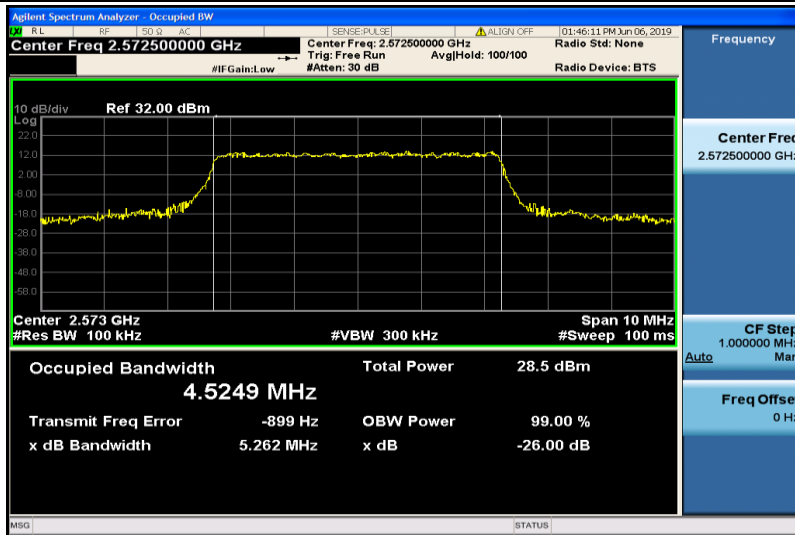

Band38-5MHz-QPSK-38225-25RB#0-4.5229