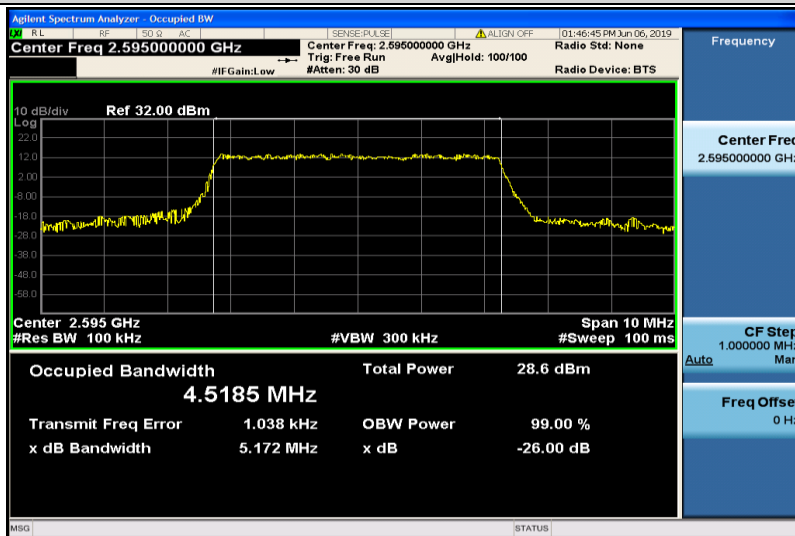

Band38-5MHz-16QAM-37775-25RB#0-4.5249