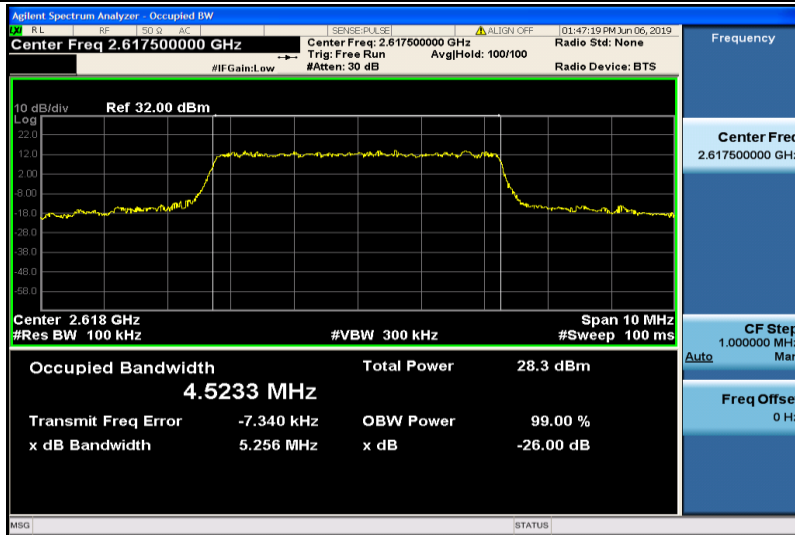

Band38-5MHz-16QAM-38000-25RB#0-4.5185