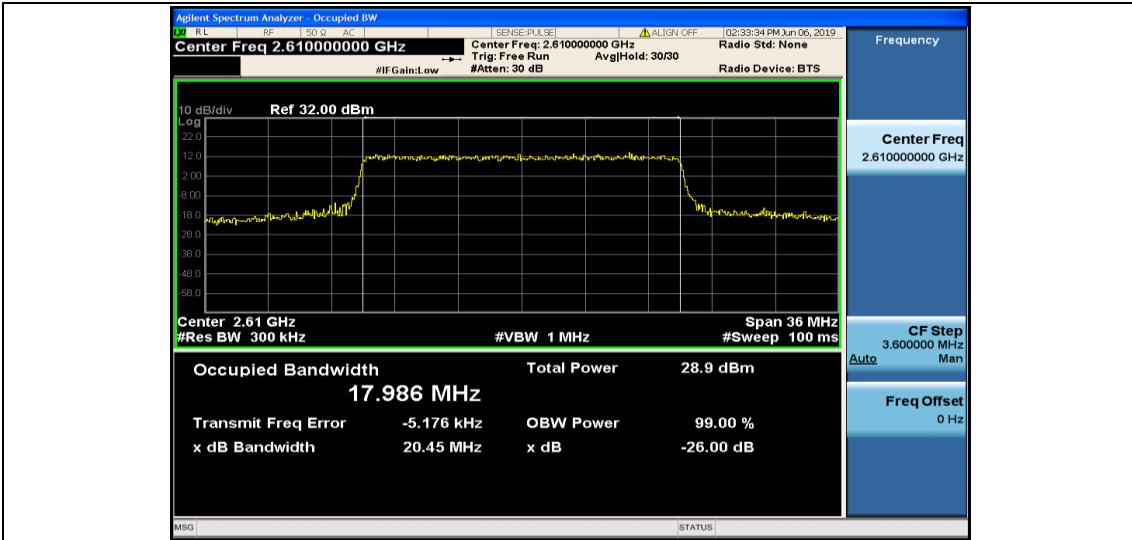

Band38-20MHz-16QAM-38000-100RB#0-17.906

Band38-20MHz-16QAM-38150-100RB#0-17.986