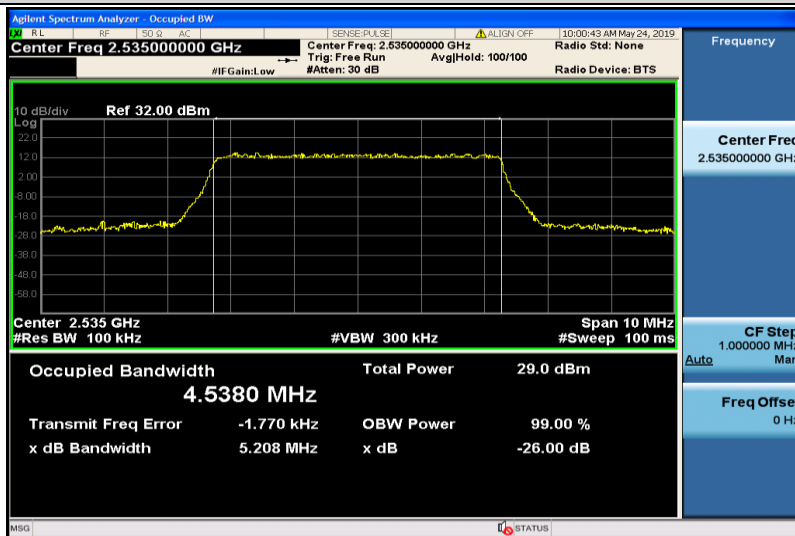

Band7-5MHz-16QAM-20775-25RB#0-4.5402

Band7-5MHz-16QAM-21100-25RB#0-4.5380