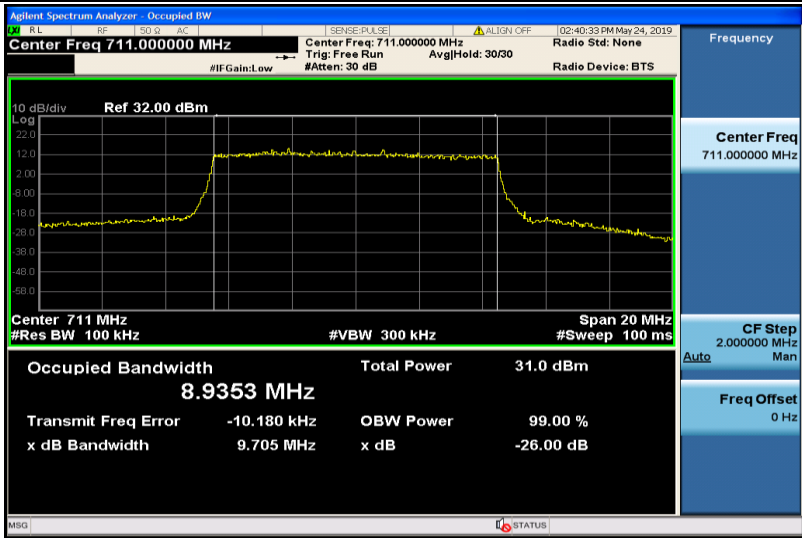

Band17-5MHz-QPSK-23825-25RB#0-4.5380

Band17-5MHz-16QAM-23755-25RB#0-4.5401

Band17-5MHz-16QAM-23790-25RB#0-4.5191

Band17-5MHz-16QAM-23825-25RB#0-4.5252

Band17-10MHz-QPSK-23780-50RB#0-8.9308

Band17-10MHz-QPSK-23790-50RB#0-8.9208