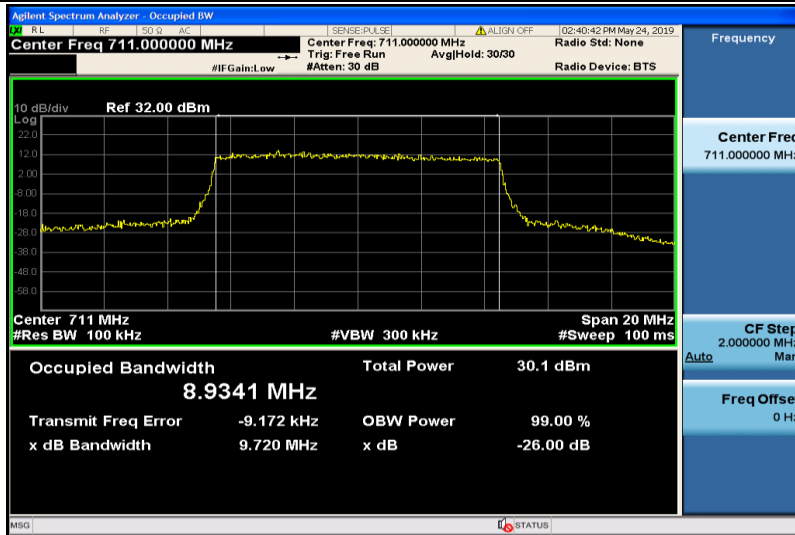

Band17-10MHz-16QAM-23790-50RB#0-8.9260

Band17-10MHz-16QAM-23800-50RB#0-8.9341