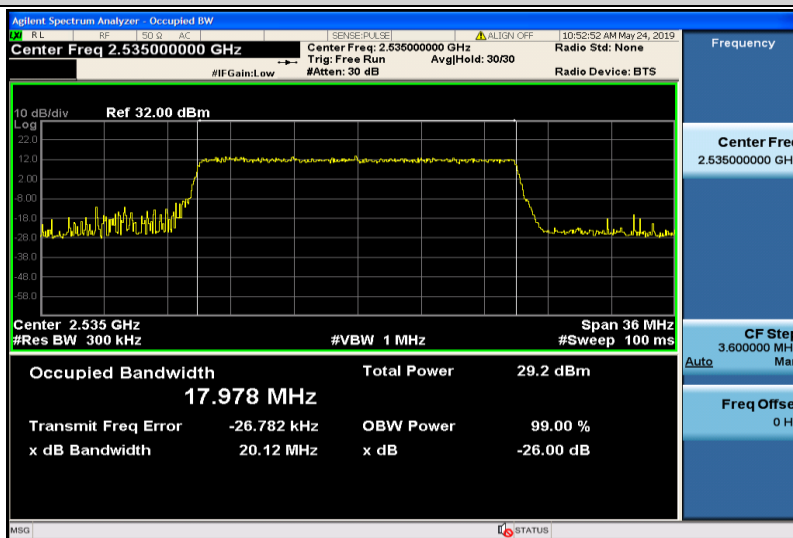

Band7-20MHz-16QAM-20850-100RB#0-17.940

Band7-20MHz-16QAM-21100-100RB#0-17.978