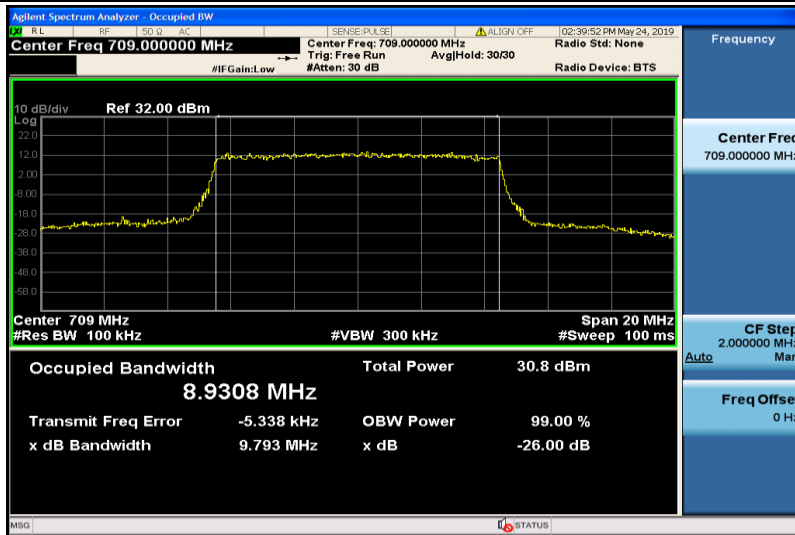

Band17-5MHz-QPSK-23825-25RB#0-4.5380

Band17-5MHz-16QAM-23755-25RB#0-4.5401

Band17-5MHz-16QAM-23790-25RB#0-4.5191

Band17-5MHz-16QAM-23825-25RB#0-4.5252

Band17-10MHz-QPSK-23780-50RB#0-8.9308

Band17-10MHz-QPSK-23790-50RB#0-8.9208