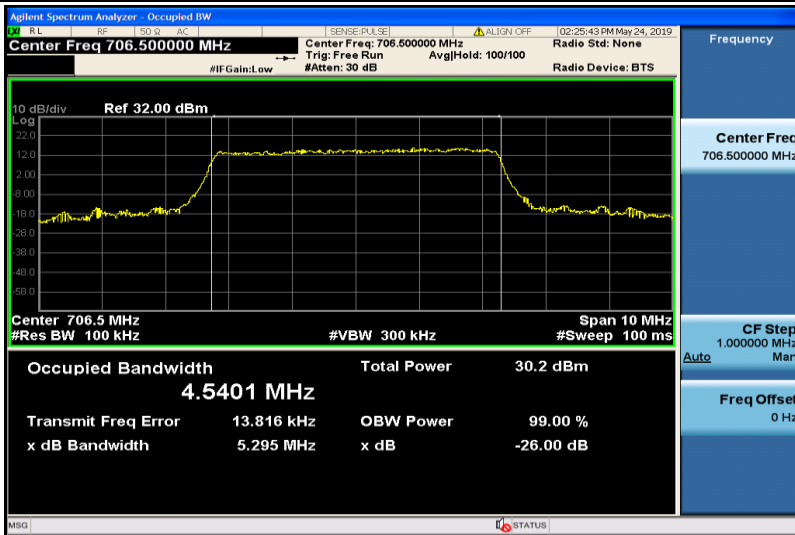

Band17-5MHz-QPSK-23825-25RB#0-4.5380

Band17-5MHz-16QAM-23755-25RB#0-4.5401