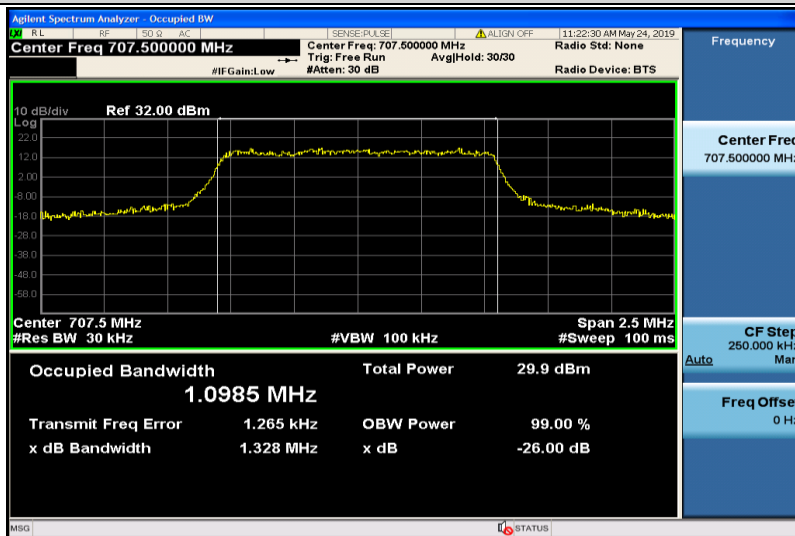

Band12-1.4MHz-16QAM-23017-6RB#0-1.0952

Band12-1.4MHz-16QAM-23095-6RB#0-1.0985