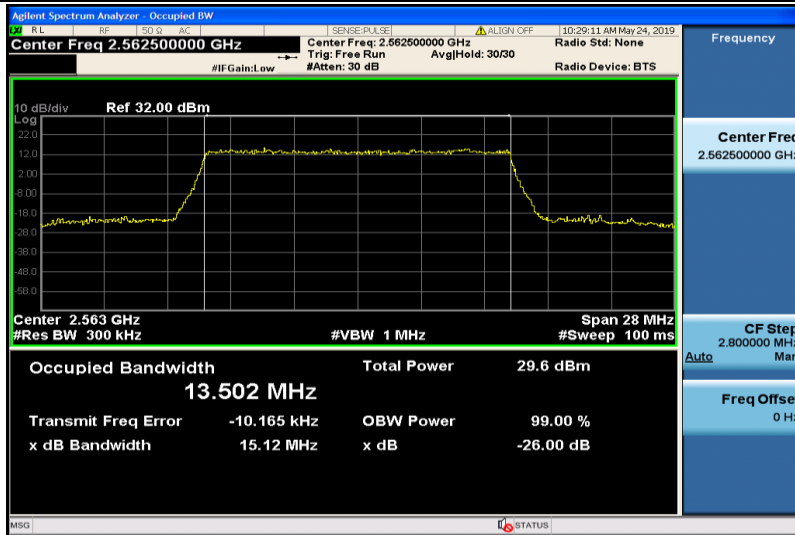

Band7-15MHz-16QAM-21100-75RB#0-13.516

Band7-15MHz-16QAM-21375-75RB#0-13.502