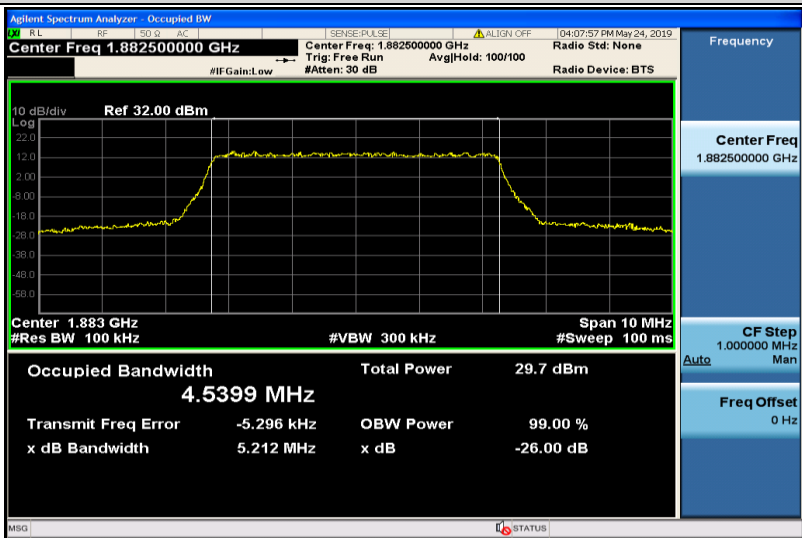

Band25-5MHz-16QAM-26065-25RB#0-4.5363

Band25-5MHz-16QAM-26365-25RB#0-4.5399