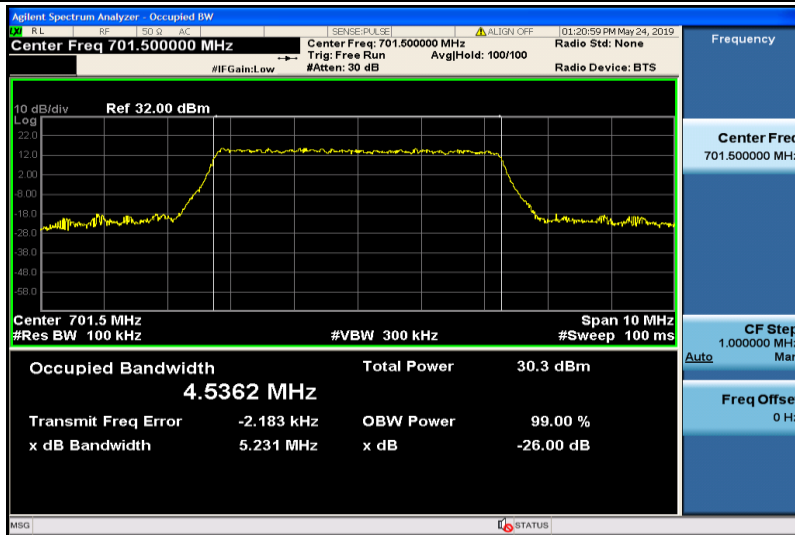

Band12-5MHz-QPSK-23155-25RB#0-4.5339

Band12-5MHz-16QAM-23035-25RB#0-4.5362