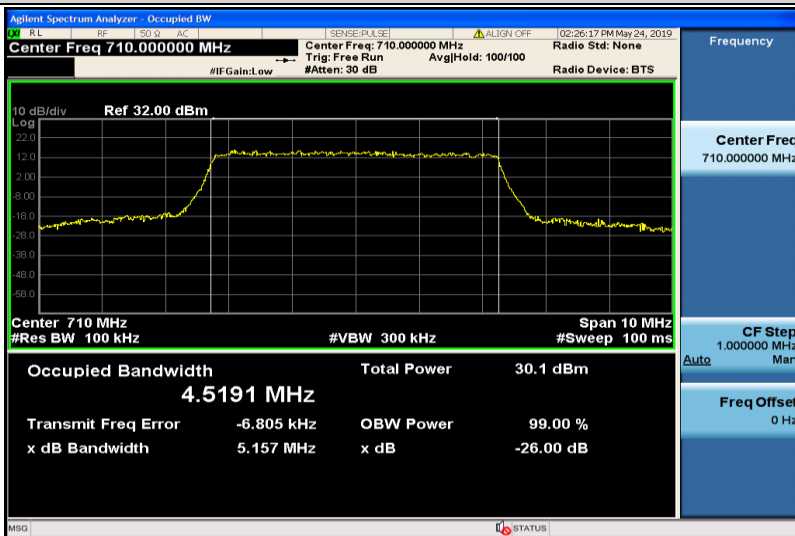

Band17-5MHz-16QAM-23755-25RB#0-4.5401

Band17-5MHz-16QAM-23790-25RB#0-4.5191