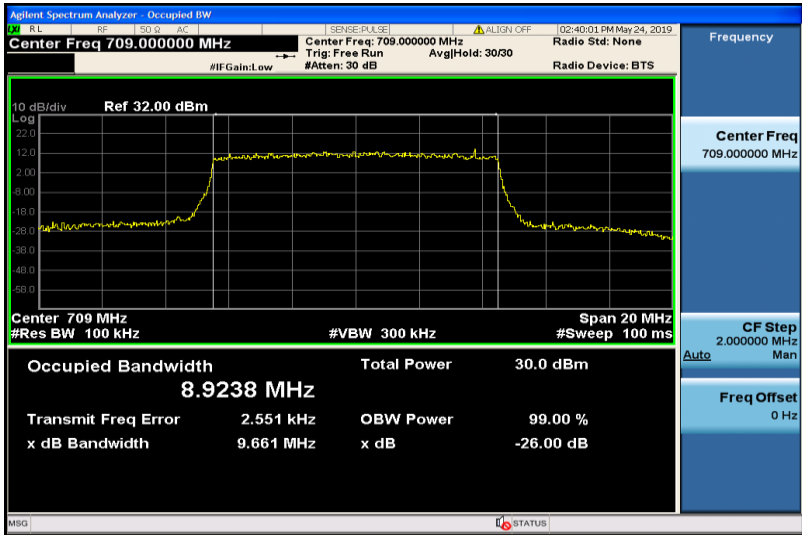

Band17-10MHz-QPSK-23800-50RB#0-8.9353

Band17-10MHz-16QAM-23780-50RB#0-8.9238