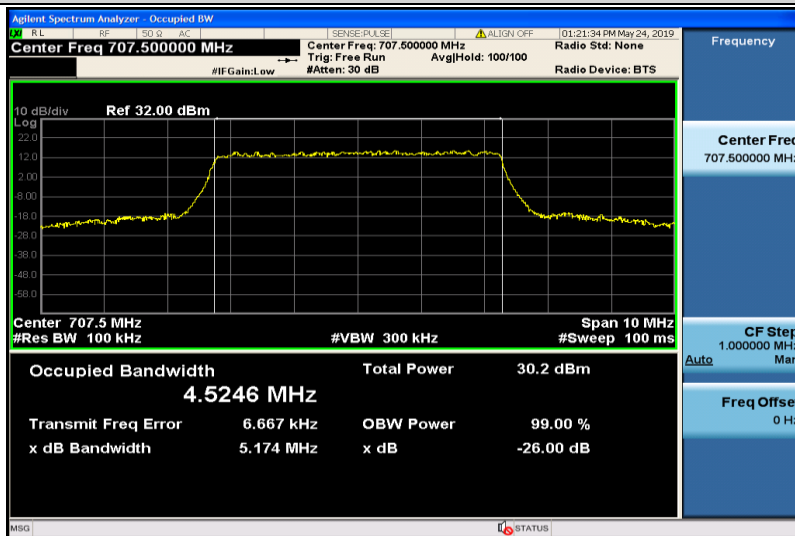

Band12-5MHz-16QAM-23035-25RB#0-4.5362

Band12-5MHz-16QAM-23095-25RB#0-4.5246