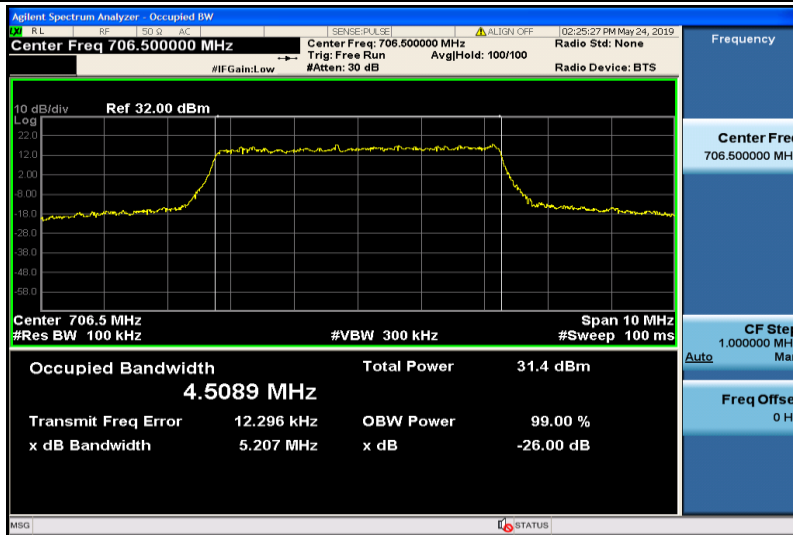

Band12-10MHz-QPSK-23130-50RB#0-8.9366

Band12-10MHz-16QAM-23060-50RB#0-8.9819

Band12-10MHz-16QAM-23095-50RB#0-8.9322

Band12-10MHz-16QAM-23130-50RB#0-8.9400

Band17-5MHz-QPSK-23755-25RB#0-4.5089

Band17-5MHz-QPSK-23790-25RB#0-4.5097