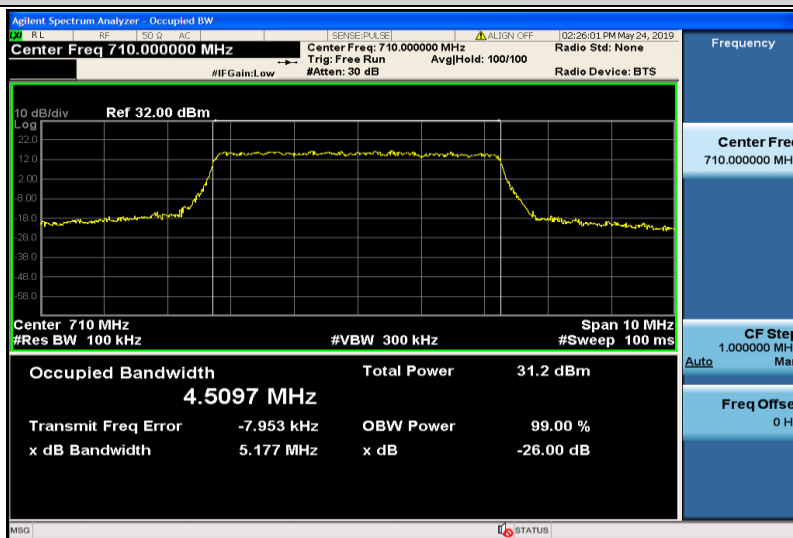

Band12-10MHz-QPSK-23130-50RB#0-8.9366

Band12-10MHz-16QAM-23060-50RB#0-8.9819

Band12-10MHz-16QAM-23095-50RB#0-8.9322

Band12-10MHz-16QAM-23130-50RB#0-8.9400

Band17-5MHz-QPSK-23755-25RB#0-4.5089

Band17-5MHz-QPSK-23790-25RB#0-4.5097