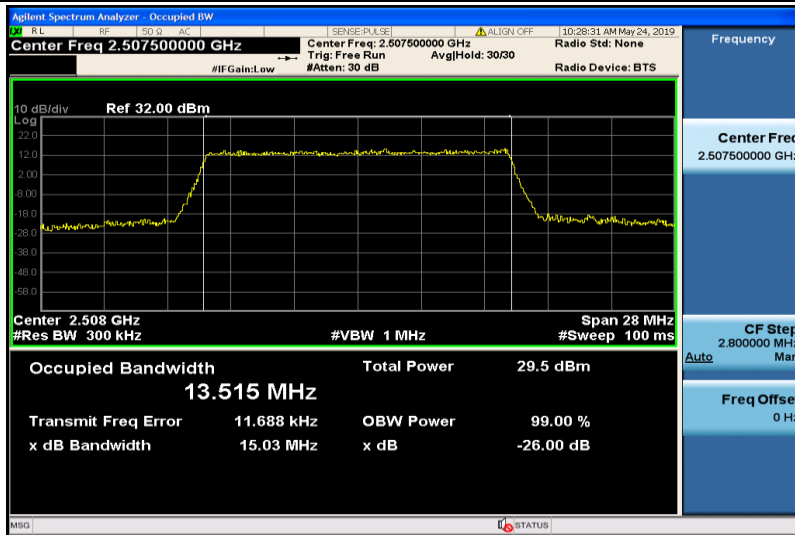

Band7-15MHz-QPSK-21375-75RB#0-13.549

Band7-15MHz-16QAM-20825-75RB#0-13.515