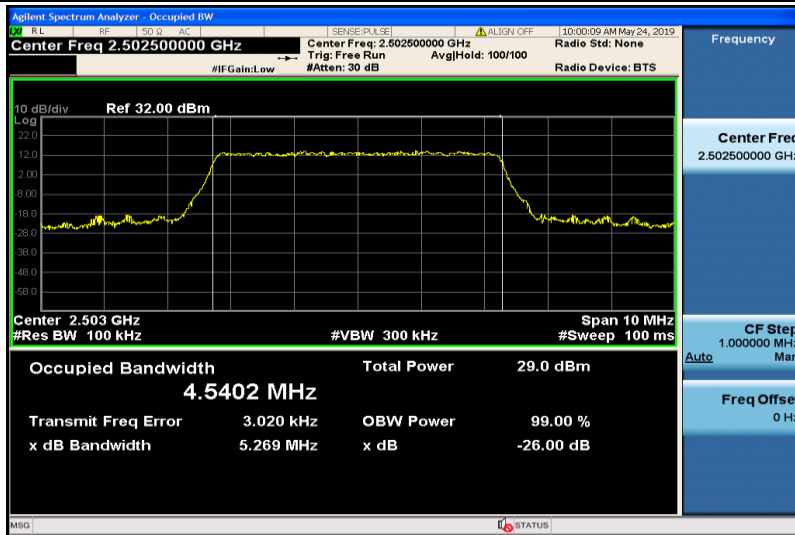

Band7-5MHz-QPSK-21425-25RB#0-4.5320

Band7-5MHz-16QAM-20775-25RB#0-4.5402