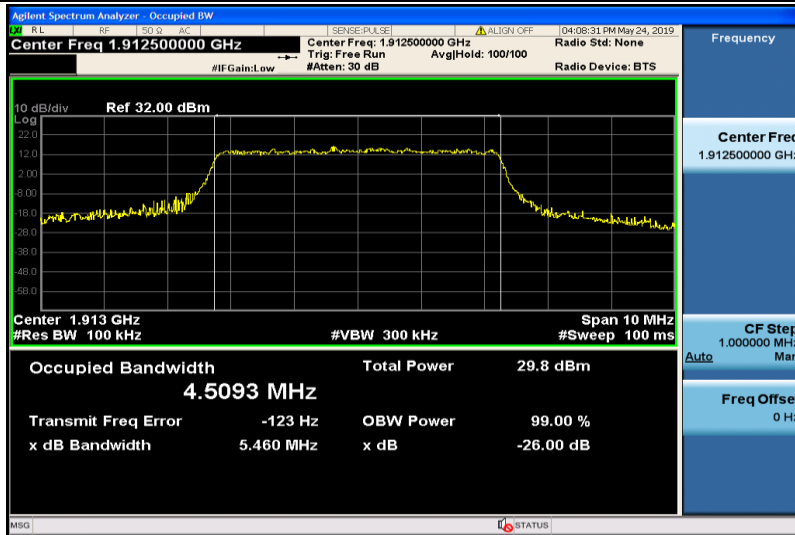

Band25-5MHz-16QAM-26365-25RB#0-4.5399

Band25-5MHz-16QAM-26665-25RB#0-4.5093