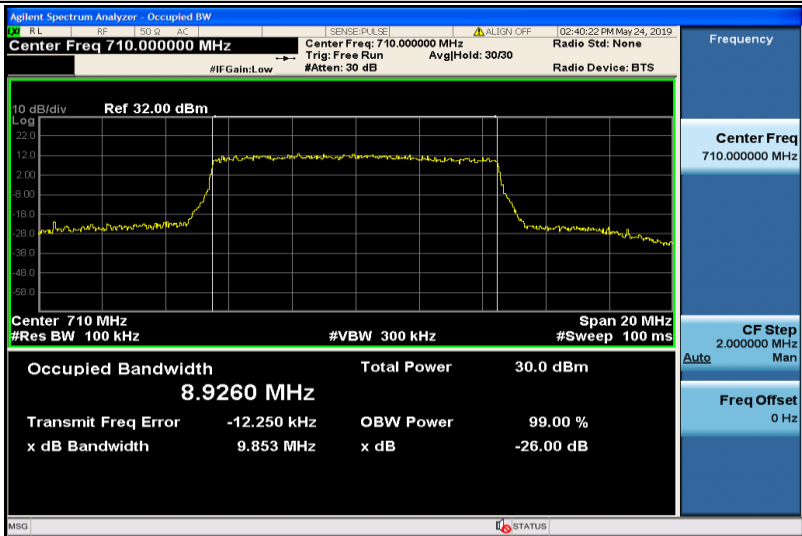

Band17-10MHz-16QAM-23780-50RB#0-8.9238

Band17-10MHz-16QAM-23790-50RB#0-8.9260