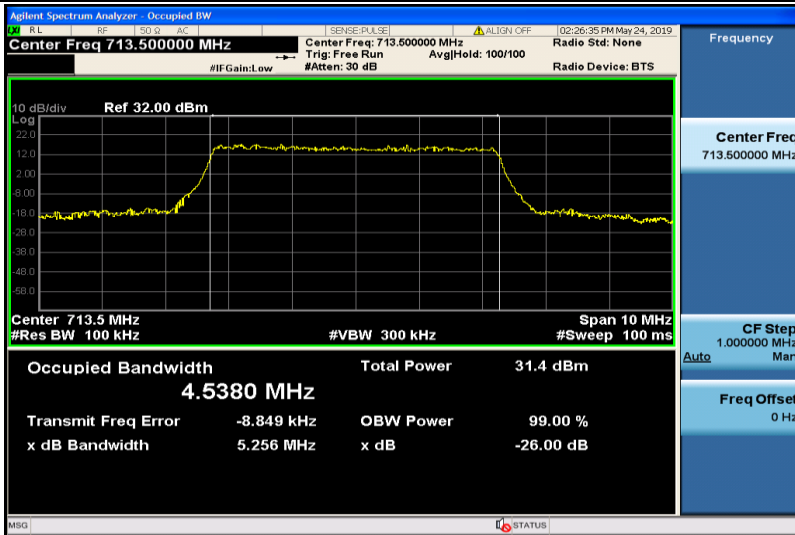

Band12-10MHz-QPSK-23130-50RB#0-8.9366

Band12-10MHz-16QAM-23060-50RB#0-8.9819

Band12-10MHz-16QAM-23095-50RB#0-8.9322

Band12-10MHz-16QAM-23130-50RB#0-8.9400

Band17-5MHz-QPSK-23755-25RB#0-4.5089

Band17-5MHz-QPSK-23790-25RB#0-4.5097