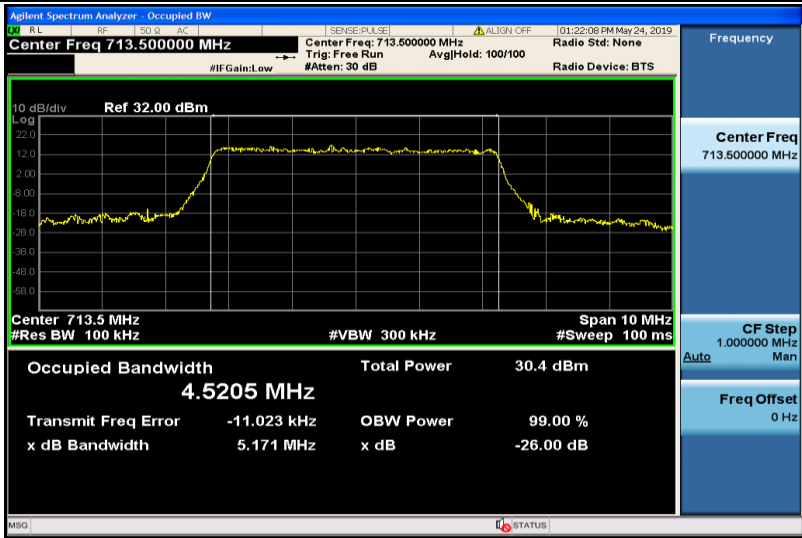

Band12-5MHz-16QAM-23095-25RB#0-4.5246

Band12-5MHz-16QAM-23155-25RB#0-4.5205