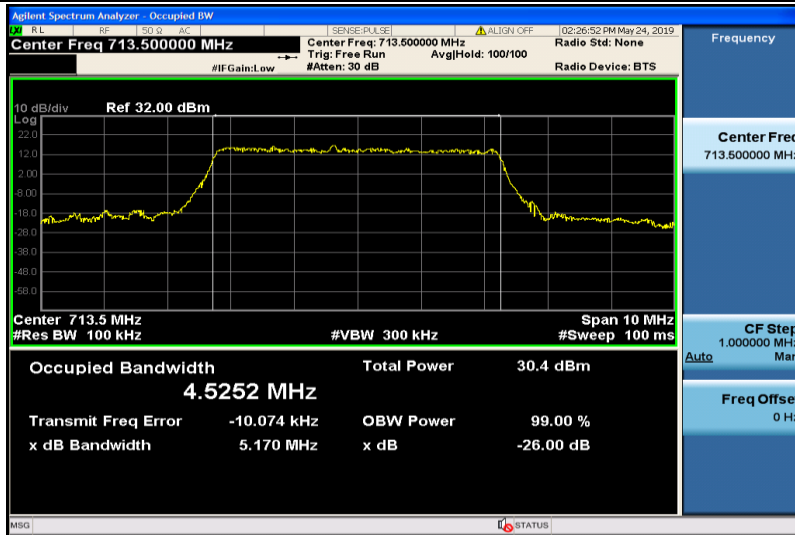

Band17-5MHz-16QAM-23790-25RB#0-4.5191

Band17-5MHz-16QAM-23825-25RB#0-4.5252