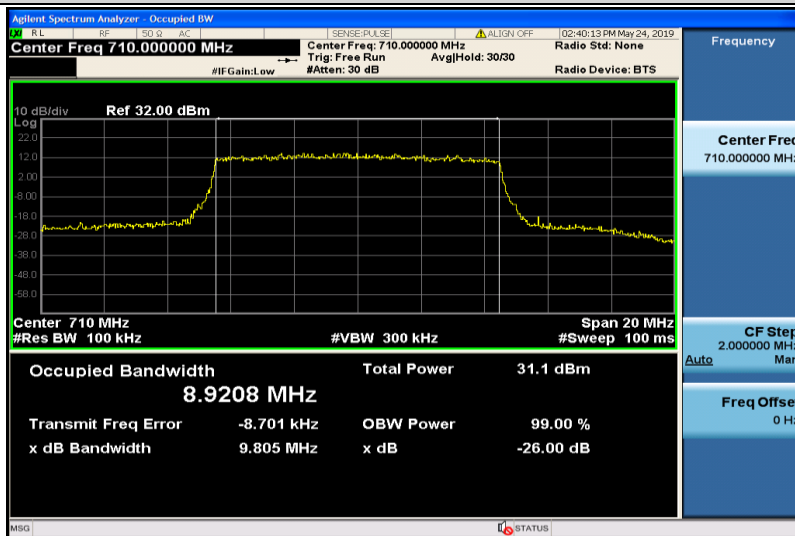

Band17-5MHz-QPSK-23825-25RB#0-4.5380

Band17-5MHz-16QAM-23755-25RB#0-4.5401

Band17-5MHz-16QAM-23790-25RB#0-4.5191

Band17-5MHz-16QAM-23825-25RB#0-4.5252

Band17-10MHz-QPSK-23780-50RB#0-8.9308

Band17-10MHz-QPSK-23790-50RB#0-8.9208