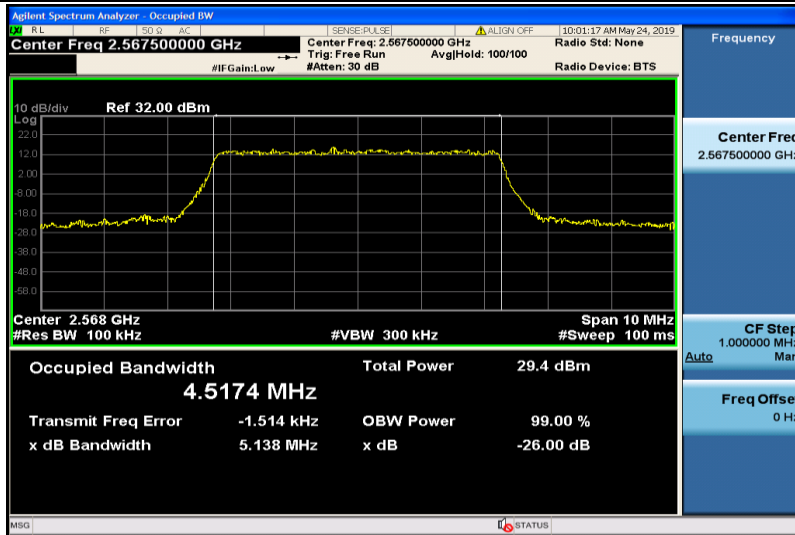

Band7-5MHz-16QAM-21100-25RB#0-4.5380

Band7-5MHz-16QAM-21425-25RB#0-4.5174