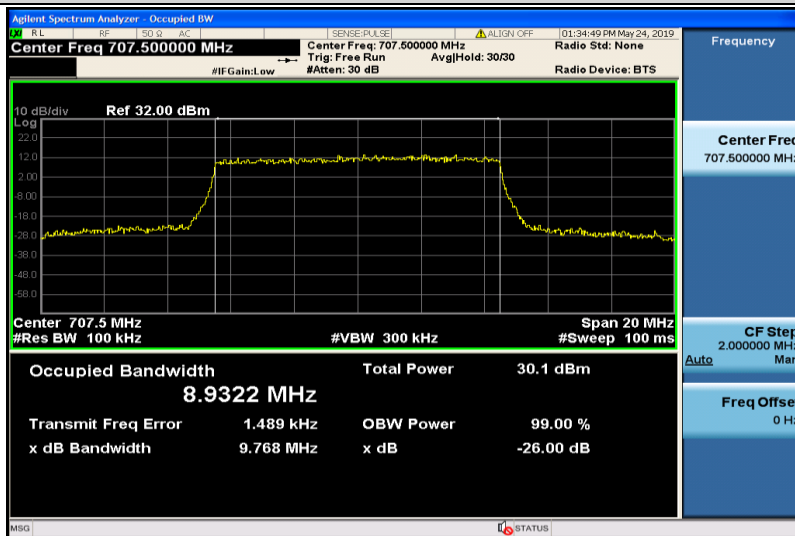

Band12-10MHz-16QAM-23060-50RB#0-8.9819

Band12-10MHz-16QAM-23095-50RB#0-8.9322