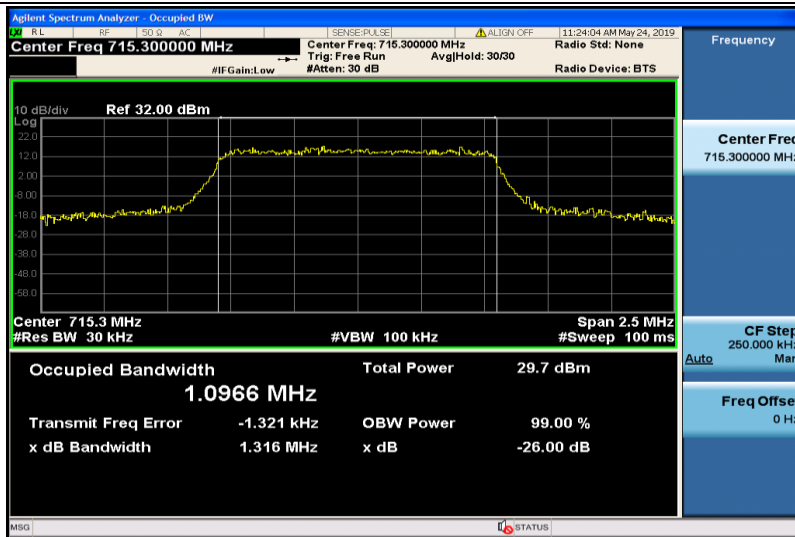

Band12-1.4MHz-16QAM-23095-6RB#0-1.0985

Band12-1.4MHz-16QAM-23173-6RB#0-1.0966