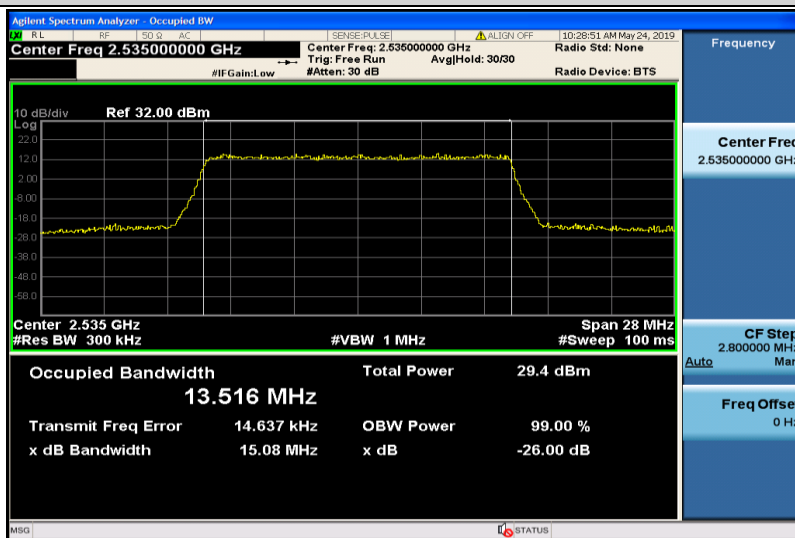

Band7-15MHz-16QAM-20825-75RB#0-13.515

Band7-15MHz-16QAM-21100-75RB#0-13.516