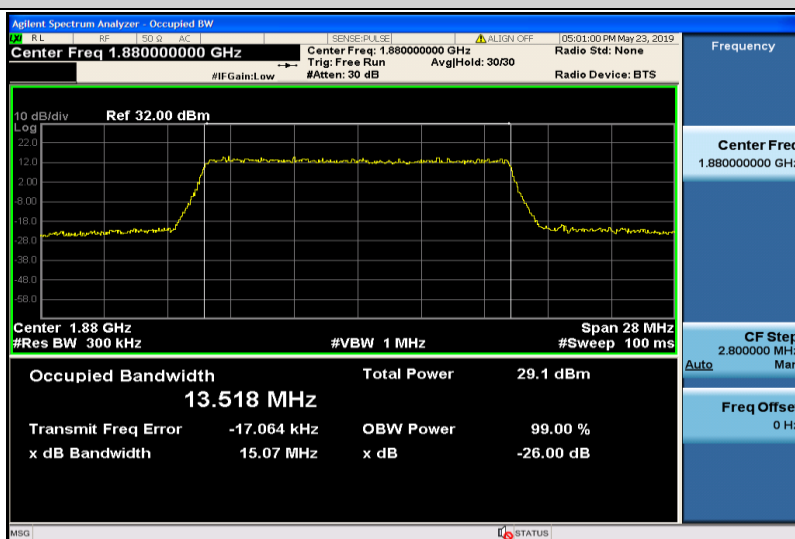

Band2-15MHz-QPSK-18675-75RB#0-9.1134

Band2-15MHz-QPSK-18900-75RB#0-13.475

Band2-15MHz-QPSK-19125-75RB#0-13.522

Band2-15MHz-16QAM-18675-75RB#0-13.519

Band2-15MHz-16QAM-18900-75RB#0-13.518

Band2-15MHz-16QAM-19125-75RB#0-13.498