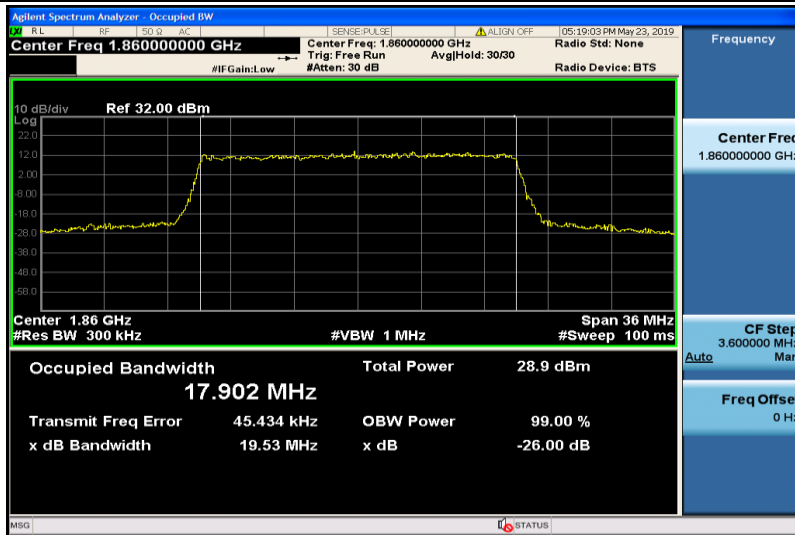

Band2-20MHz-16QAM-18700-100RB#0-17.902