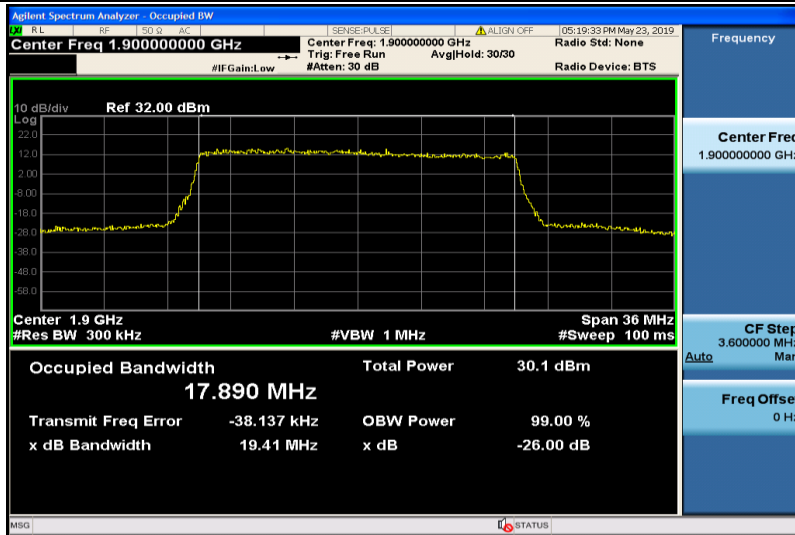

Band2-20MHz-QPSK-19100-100RB#0-17.890