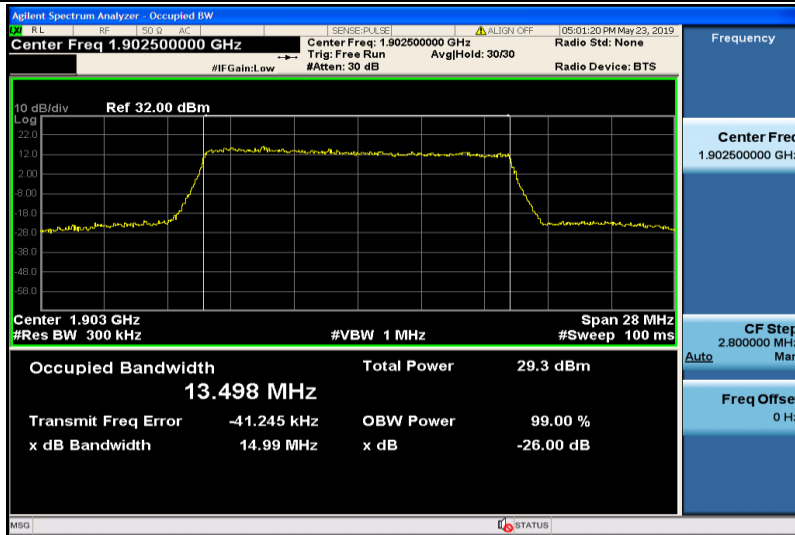

Band2-15MHz-QPSK-18675-75RB#0-9.1134

Band2-15MHz-QPSK-18900-75RB#0-13.475

Band2-15MHz-QPSK-19125-75RB#0-13.522

Band2-15MHz-16QAM-18675-75RB#0-13.519

Band2-15MHz-16QAM-18900-75RB#0-13.518

Band2-15MHz-16QAM-19125-75RB#0-13.498