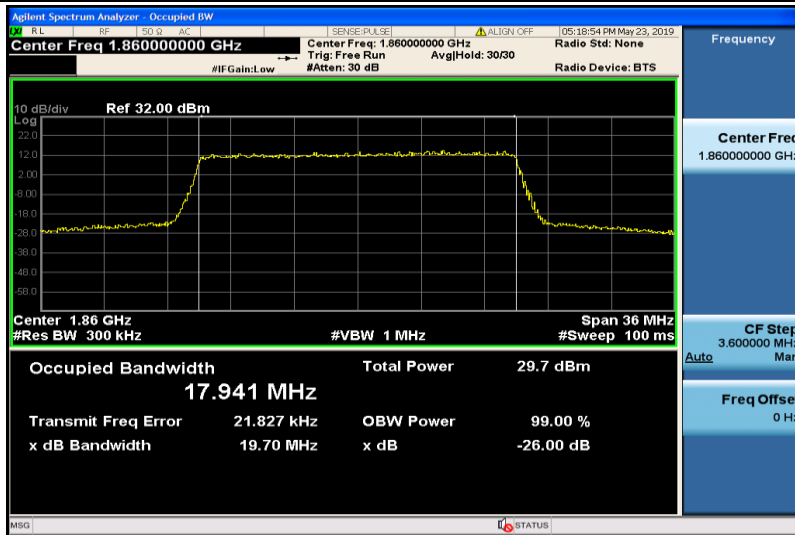

Band2-15MHz-QPSK-18675-75RB#0-9.1134

Band2-15MHz-QPSK-18900-75RB#0-13.475

Band2-15MHz-QPSK-19125-75RB#0-13.522

Band2-15MHz-16QAM-18675-75RB#0-13.519

Band2-15MHz-16QAM-18900-75RB#0-13.518

Band2-15MHz-16QAM-19125-75RB#0-13.498