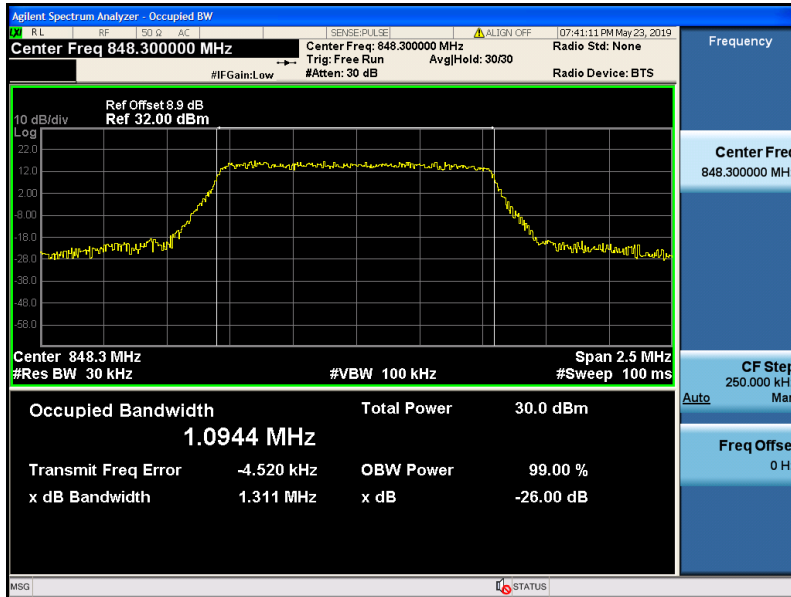

Band5-1.4MHz-QPSK-20407-6RB#0-1.0879

Band5-1.4MHz-QPSK-20525-6RB#0-1.1019

Band5-1.4MHz-QPSK-20643-6RB#0-1.0977

Band5-1.4MHz-16QAM-20407-6RB#0-1.0972

Band5-1.4MHz-16QAM-20525-6RB#0-1.0926

Band5-1.4MHz-16QAM-20643-6RB#0-1.0944