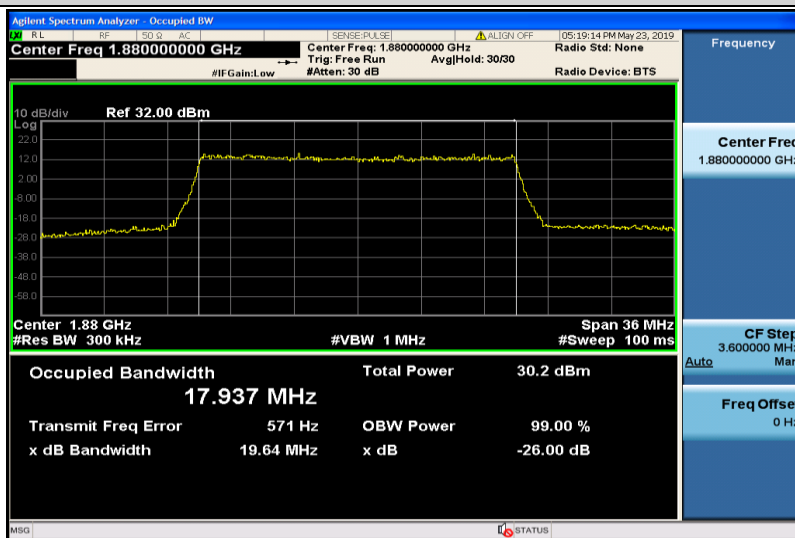

Band2-20MHz-QPSK-18900-100RB#0-17.937