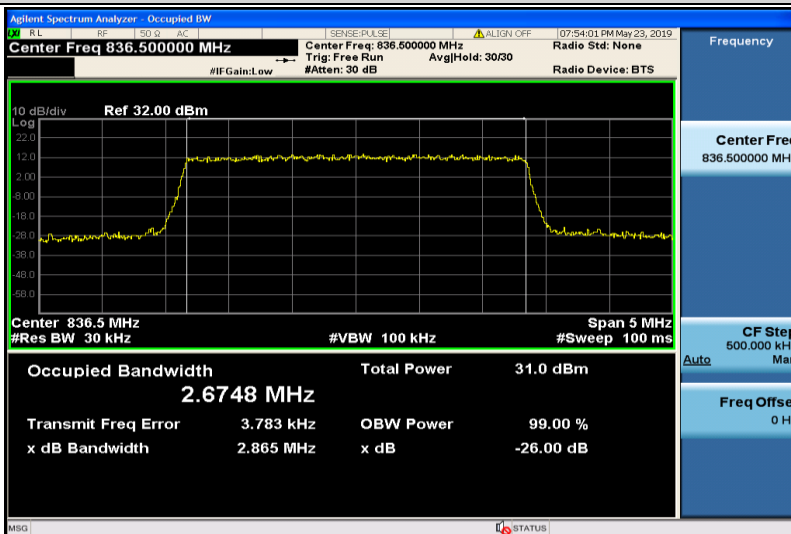

Band5-3MHz-QPSK-20525-15RB#0-2.6748