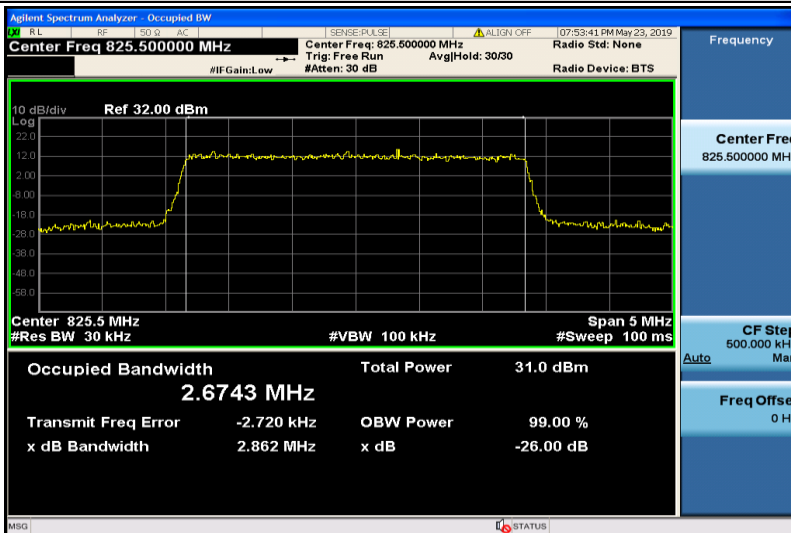

Band5-1.4MHz-QPSK-20407-6RB#0-1.0879

Band5-1.4MHz-QPSK-20525-6RB#0-1.1019

Band5-1.4MHz-QPSK-20643-6RB#0-1.0977

Band5-1.4MHz-16QAM-20407-6RB#0-1.0972

Band5-1.4MHz-16QAM-20525-6RB#0-1.0926

Band5-1.4MHz-16QAM-20643-6RB#0-1.0944