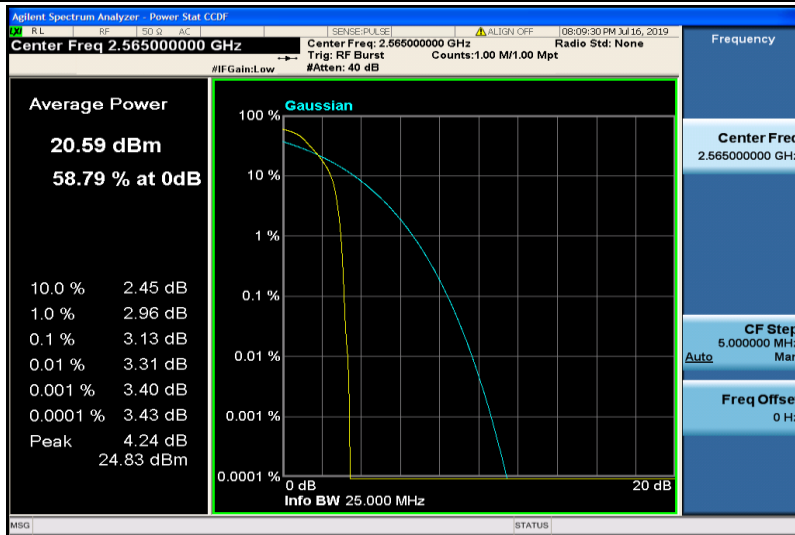

Band41-15MHz-QPSK-41165-75RB#0

Band41-15MHz-16QAM-40315-1RB#0

Band41-15MHz-16QAM-40315-75RB#0

Band41-15MHz-16QAM-40620-1RB#0

Band41-15MHz-16QAM-40620-75RB#0

Band41-15MHz-16QAM-41165-1RB#0

Band41-15MHz-16QAM-41165-75RB#0