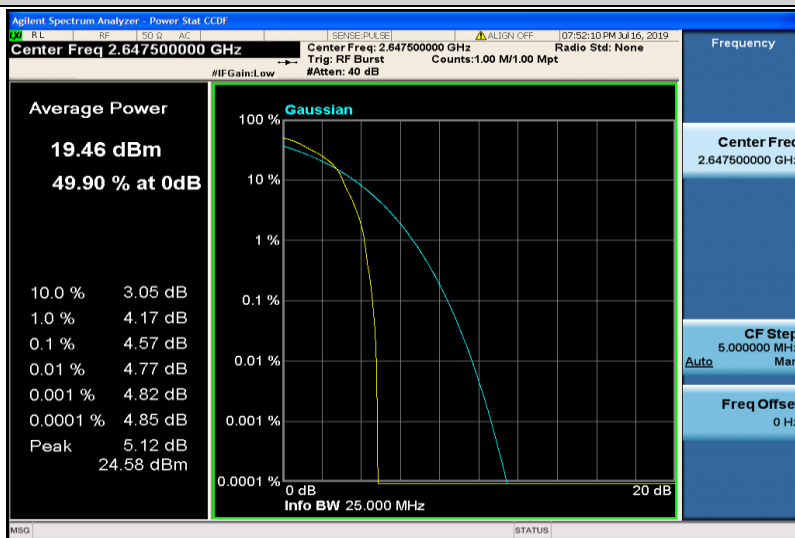

Band41-15MHz-QPSK-41165-75RB#0

Band41-15MHz-16QAM-40315-1RB#0

Band41-15MHz-16QAM-40315-75RB#0

Band41-15MHz-16QAM-40620-1RB#0

Band41-15MHz-16QAM-40620-75RB#0

Band41-15MHz-16QAM-41165-1RB#0

Band41-15MHz-16QAM-41165-75RB#0