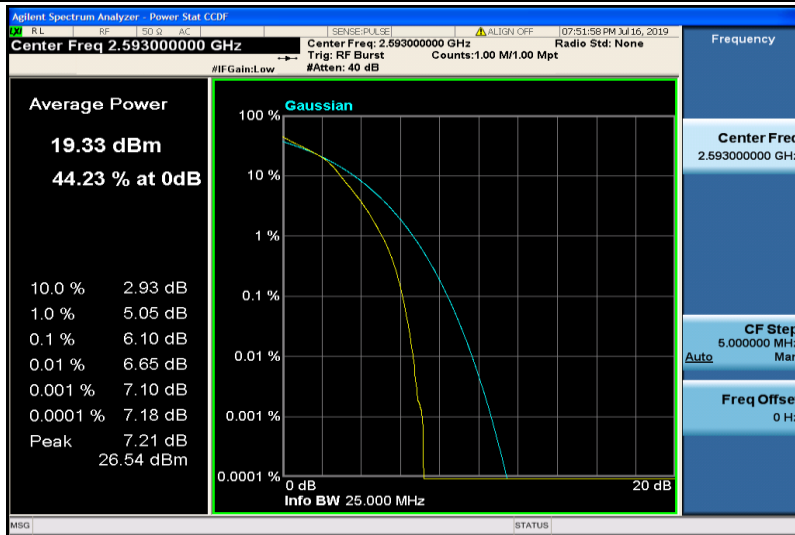

Band41-15MHz-QPSK-41165-75RB#0

Band41-15MHz-16QAM-40315-1RB#0

Band41-15MHz-16QAM-40315-75RB#0

Band41-15MHz-16QAM-40620-1RB#0

Band41-15MHz-16QAM-40620-75RB#0

Band41-15MHz-16QAM-41165-1RB#0

Band41-15MHz-16QAM-41165-75RB#0