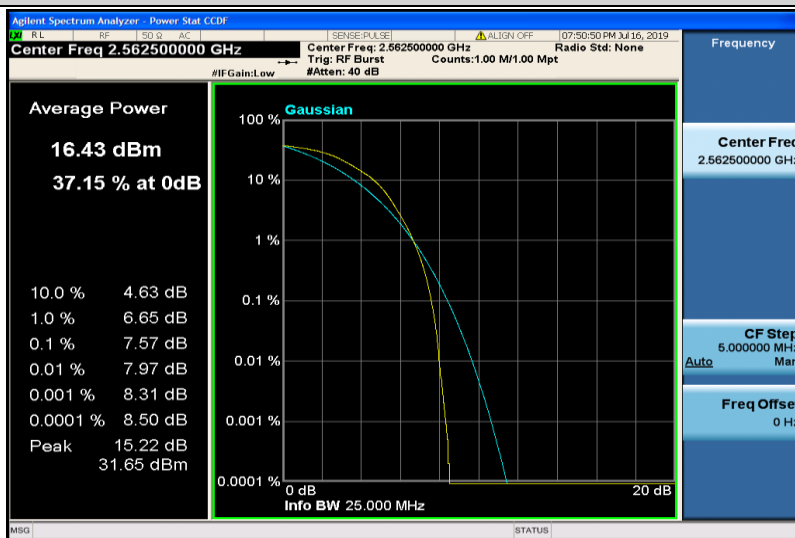

Band41-15MHz-QPSK-41165-75RB#0

Band41-15MHz-16QAM-40315-1RB#0

Band41-15MHz-16QAM-40315-75RB#0

Band41-15MHz-16QAM-40620-1RB#0

Band41-15MHz-16QAM-40620-75RB#0

Band41-15MHz-16QAM-41165-1RB#0

Band41-15MHz-16QAM-41165-75RB#0