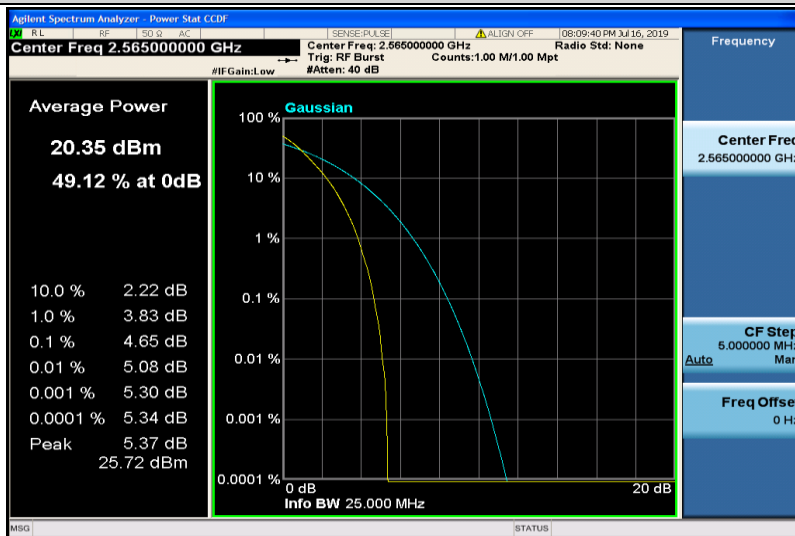

Band41-20MHz-QPSK-40340-1RB#0