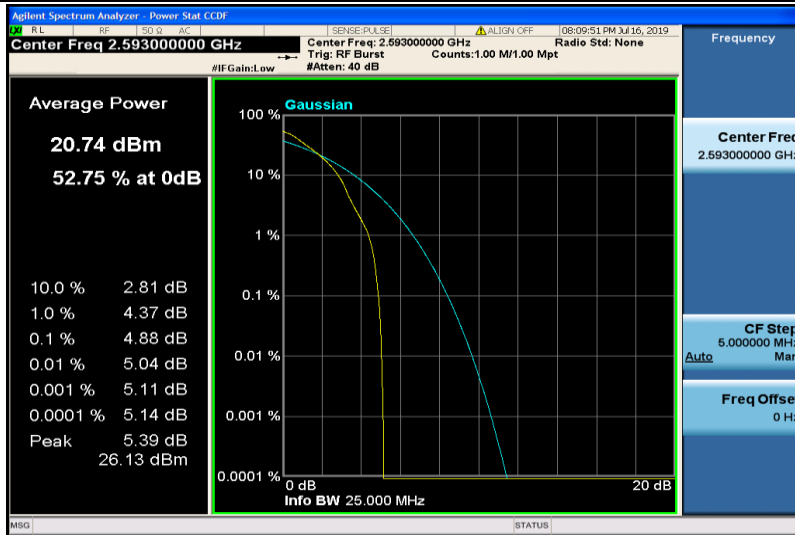

Band41-20MHz-QPSK-40340-100RB#0