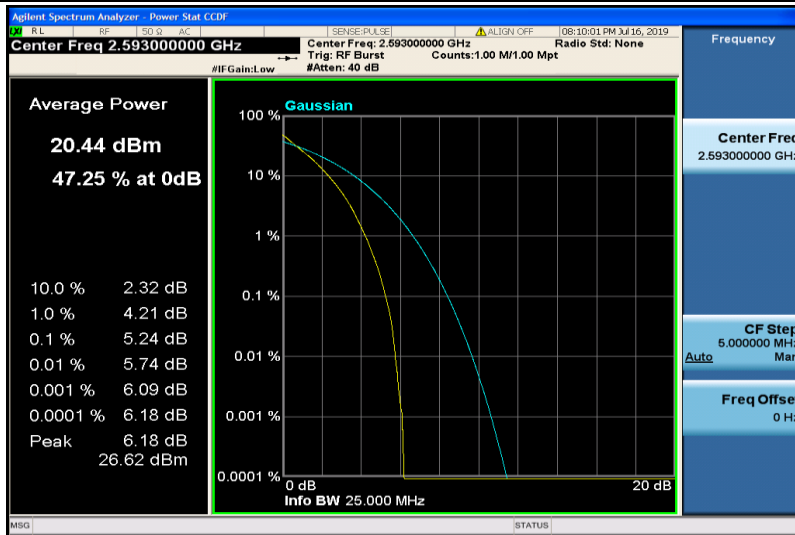

Band41-20MHz-QPSK-40620-1RB#0