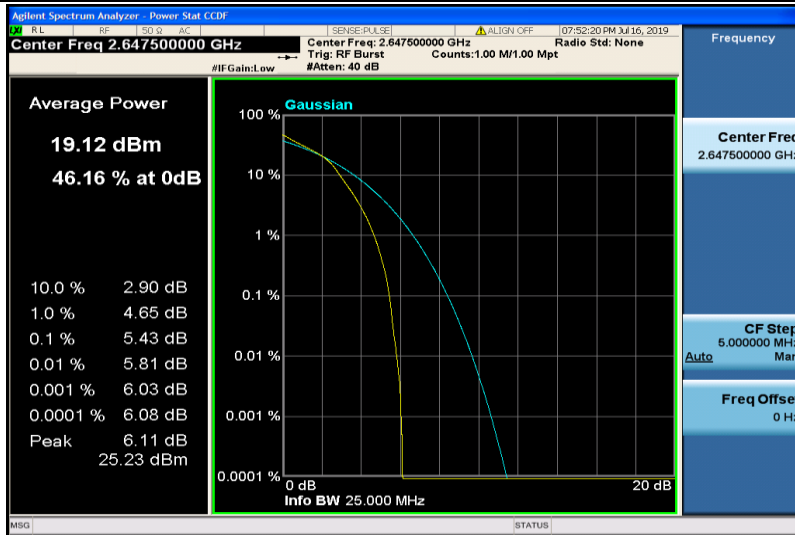

Band41-15MHz-QPSK-41165-75RB#0

Band41-15MHz-16QAM-40315-1RB#0

Band41-15MHz-16QAM-40315-75RB#0

Band41-15MHz-16QAM-40620-1RB#0

Band41-15MHz-16QAM-40620-75RB#0

Band41-15MHz-16QAM-41165-1RB#0

Band41-15MHz-16QAM-41165-75RB#0