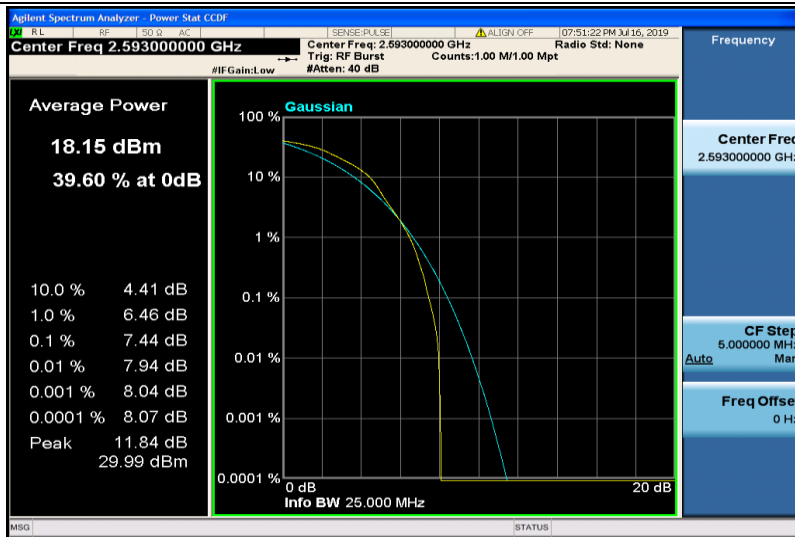

Band41-15MHz-QPSK-41165-75RB#0

Band41-15MHz-16QAM-40315-1RB#0

Band41-15MHz-16QAM-40315-75RB#0

Band41-15MHz-16QAM-40620-1RB#0

Band41-15MHz-16QAM-40620-75RB#0

Band41-15MHz-16QAM-41165-1RB#0

Band41-15MHz-16QAM-41165-75RB#0