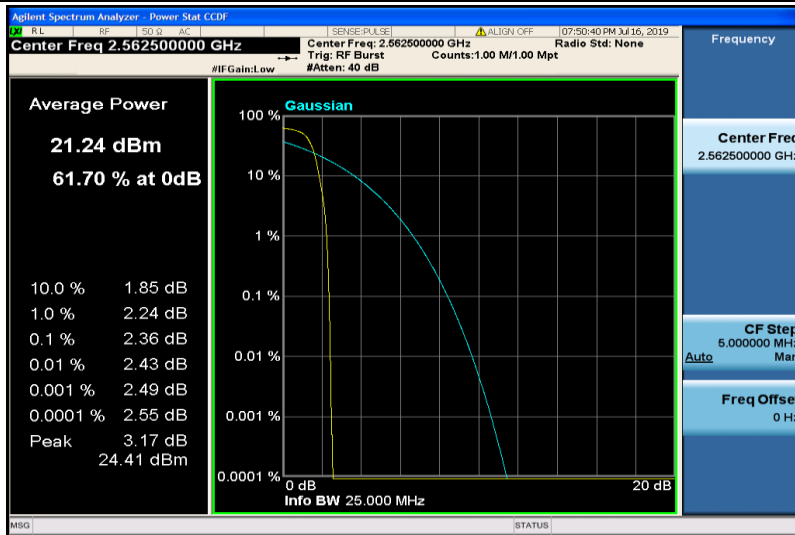

Band41-15MHz-QPSK-41165-75RB#0

Band41-15MHz-16QAM-40315-1RB#0

Band41-15MHz-16QAM-40315-75RB#0

Band41-15MHz-16QAM-40620-1RB#0

Band41-15MHz-16QAM-40620-75RB#0

Band41-15MHz-16QAM-41165-1RB#0

Band41-15MHz-16QAM-41165-75RB#0