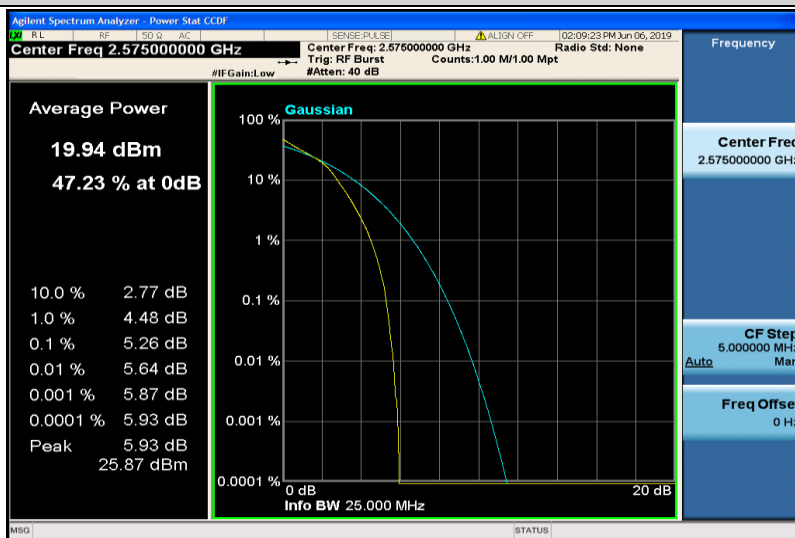

Band38-10MHz-QPSK-38000-50RB#0

Band38-10MHz-QPSK-38200-1RB#0

Band38-10MHz-QPSK-38200-50RB#0

Band38-10MHz-16QAM-37800-1RB#0

Band38-10MHz-16QAM-37800-50RB#0

Band38-10MHz-16QAM-38000-1RB#0

Band38-10MHz-16QAM-38000-50RB#0