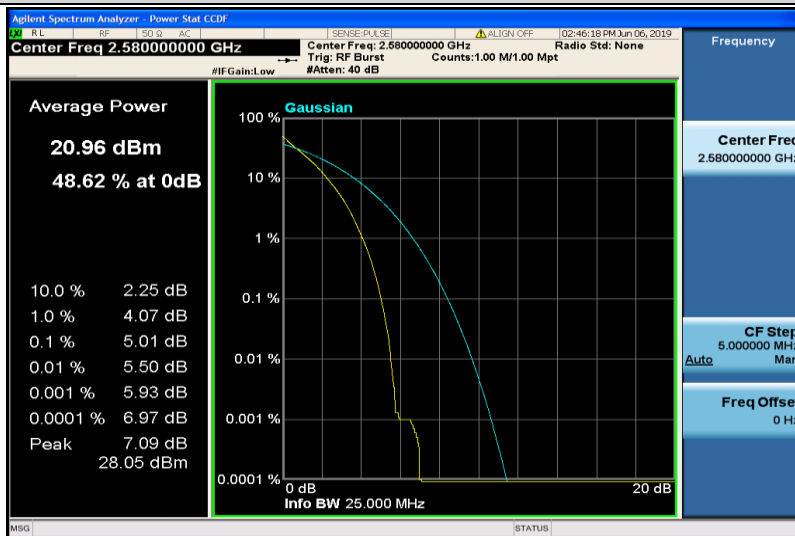

Band38-20MHz-QPSK-37850-1RB#0

Band38-20MHz-QPSK-37850-100RB#0