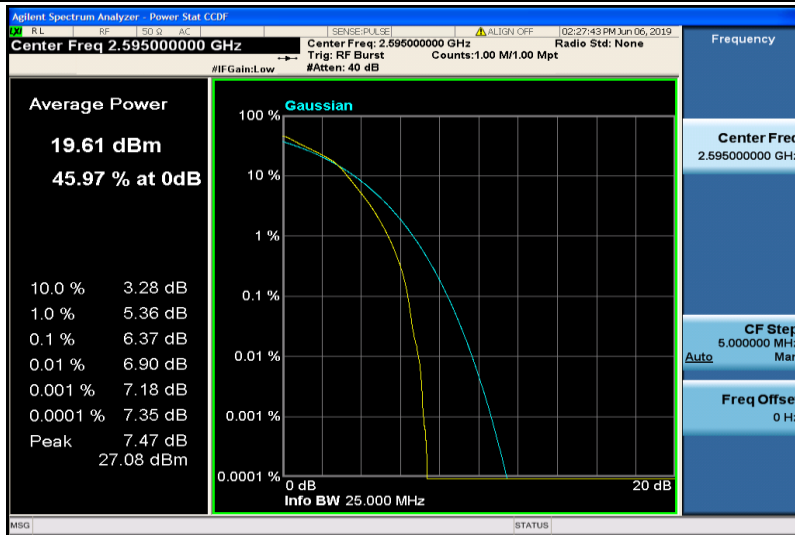

Band38-15MHz-QPSK-38175-75RB#0

Band38-15MHz-16QAM-37825-1RB#0

Band38-15MHz-16QAM-37825-75RB#0

Band38-15MHz-16QAM-38000-1RB#0

Band38-15MHz-16QAM-38000-75RB#0

Band38-15MHz-16QAM-38175-1RB#0

Band38-15MHz-16QAM-38175-75RB#0