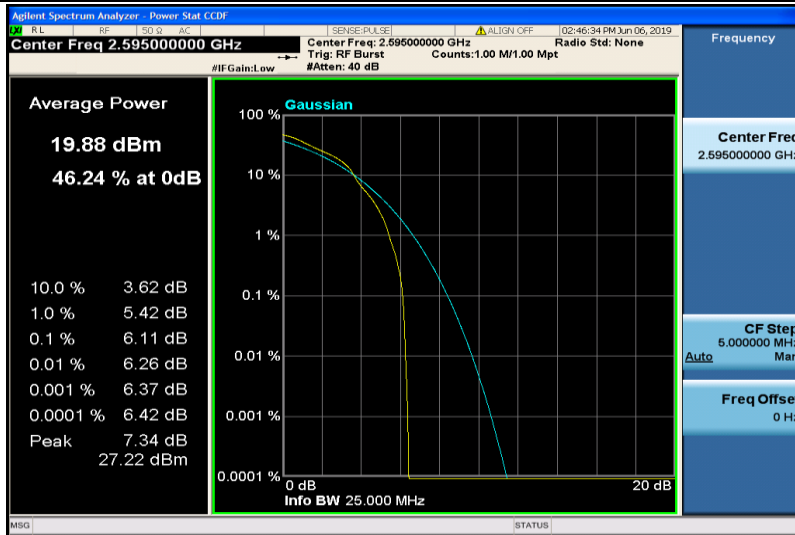

Band38-20MHz-16QAM-37850-100RB#0

Band38-20MHz-16QAM-38000-1RB#0