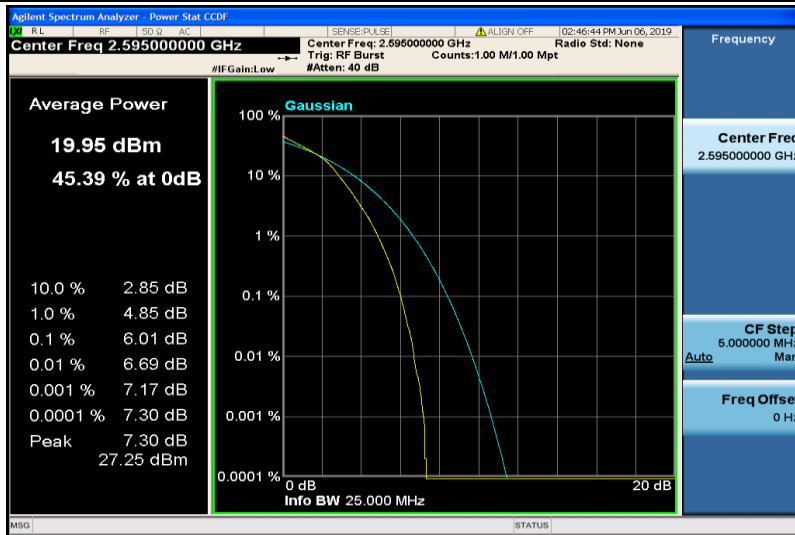

Band38-20MHz-16QAM-38000-1RB#0

Band38-20MHz-16QAM-38000-100RB#0