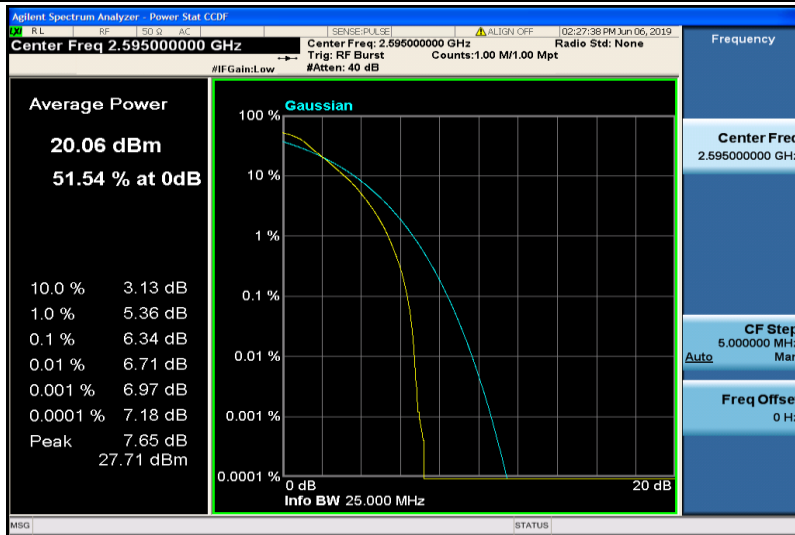

Band38-10MHz-16QAM-38200-1RB#0

Band38-10MHz-16QAM-38200-50RB#0

Band38-15MHz-QPSK-37825-1RB#0

Band38-15MHz-QPSK-37825-75RB#0

Band38-15MHz-QPSK-38000-1RB#0

Band38-15MHz-QPSK-38000-75RB#0

Band38-15MHz-QPSK-38175-1RB#0