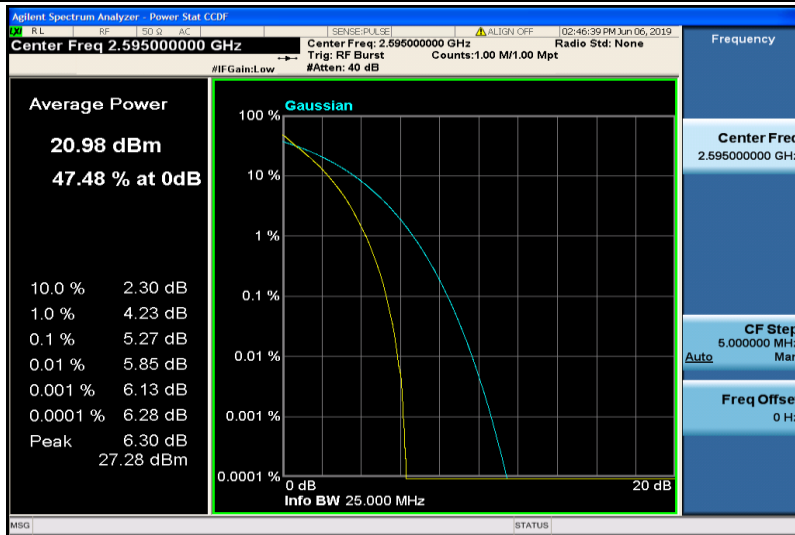

Band38-20MHz-QPSK-38000-1RB#0

Band38-20MHz-QPSK-38000-100RB#0