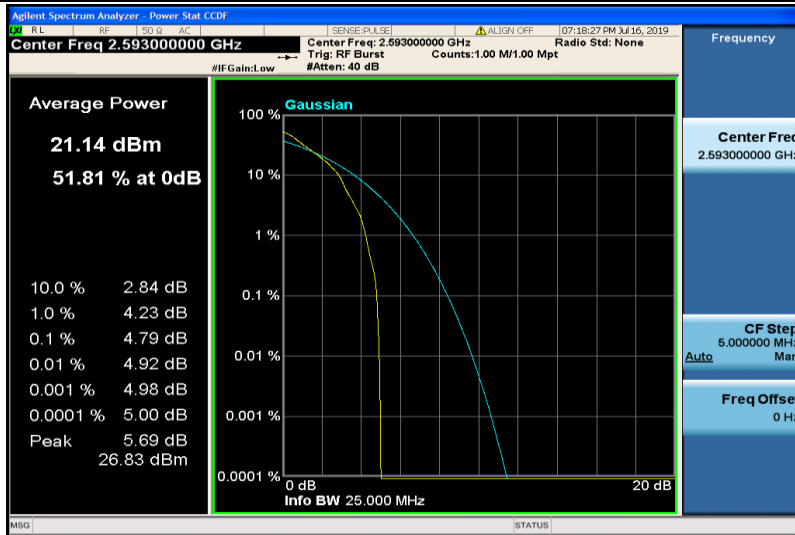

Band38-20MHz-16QAM-37850-100RB#0

Band38-20MHz-16QAM-38000-1RB#0

Band38-20MHz-16QAM-38000-100RB#0

Band38-20MHz-16QAM-38150-1RB#0

Band38-20MHz-16QAM-38150-100RB#0

Band41-5MHz-QPSK-40265-1RB#0

Band41-5MHz-QPSK-40265-25RB#0