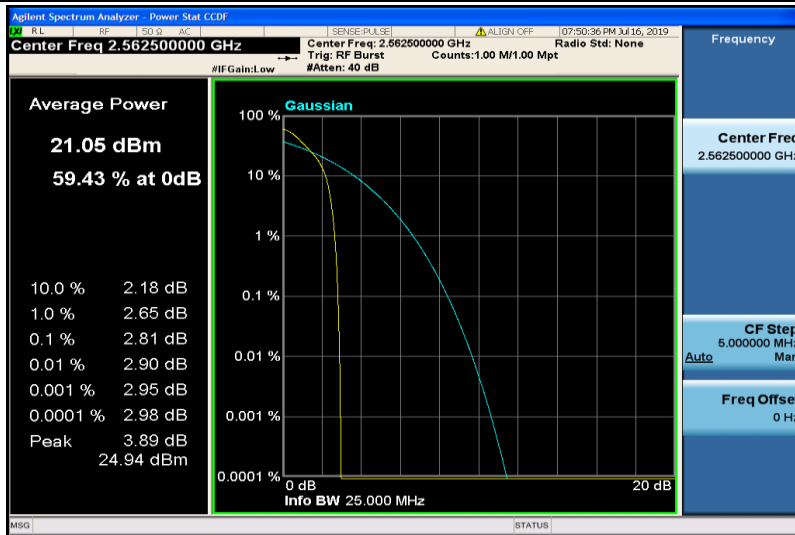

Band41-10MHz-16QAM-41190-50RB#0

Band41-15MHz-QPSK-40315-1RB#0