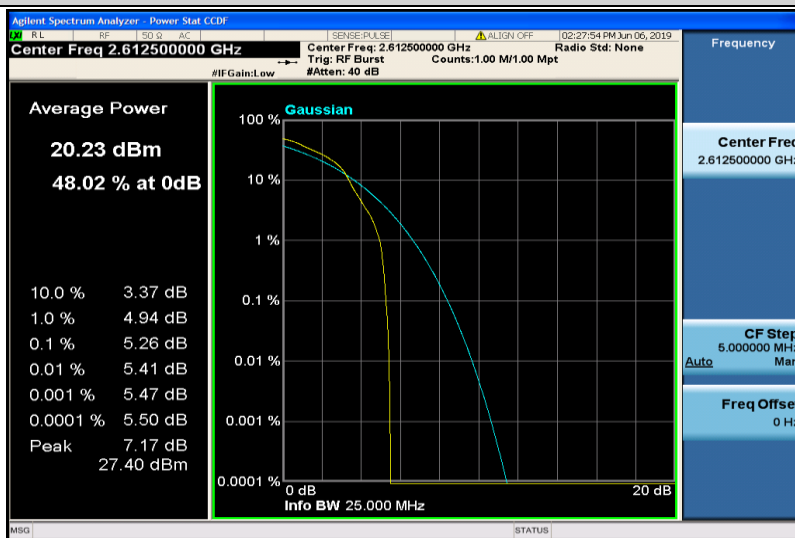

Band38-15MHz-QPSK-38175-75RB#0

Band38-15MHz-16QAM-37825-1RB#0

Band38-15MHz-16QAM-37825-75RB#0

Band38-15MHz-16QAM-38000-1RB#0

Band38-15MHz-16QAM-38000-75RB#0

Band38-15MHz-16QAM-38175-1RB#0

Band38-15MHz-16QAM-38175-75RB#0