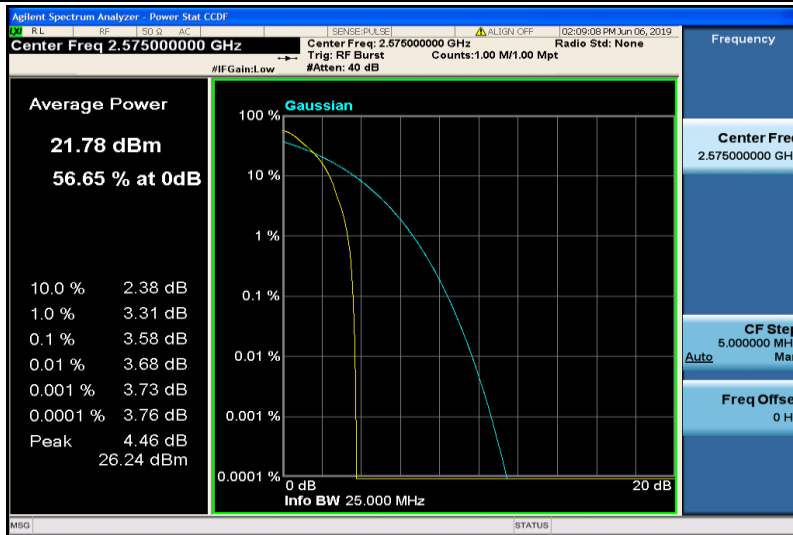

Band38-5MHz-16QAM-38000-1RB#0

Band38-5MHz-16QAM-38000-25RB#0

Band38-5MHz-16QAM-38225-1RB#0

Band38-5MHz-16QAM-38225-25RB#0

Band38-10MHz-QPSK-37800-1RB#0

Band38-10MHz-QPSK-37800-50RB#0

Band38-10MHz-QPSK-38000-1RB#0