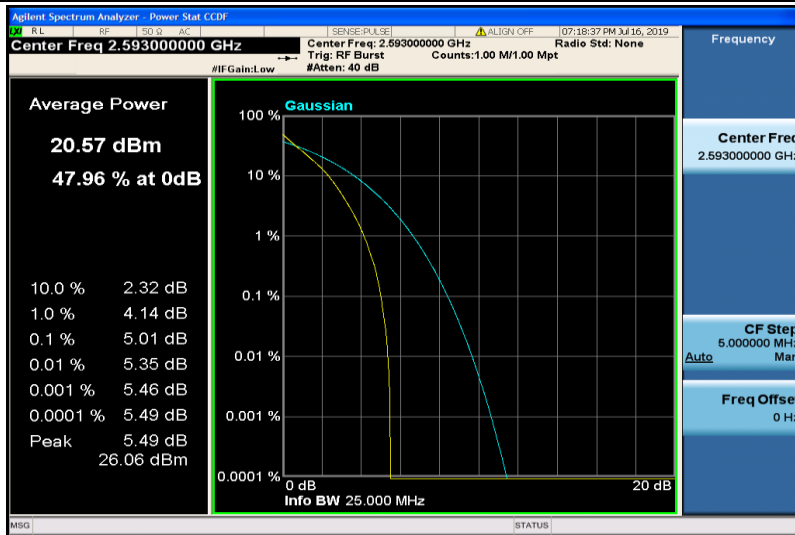

Band41-5MHz-QPSK-40620-1RB#0

Band41-5MHz-QPSK-40620-25RB#0