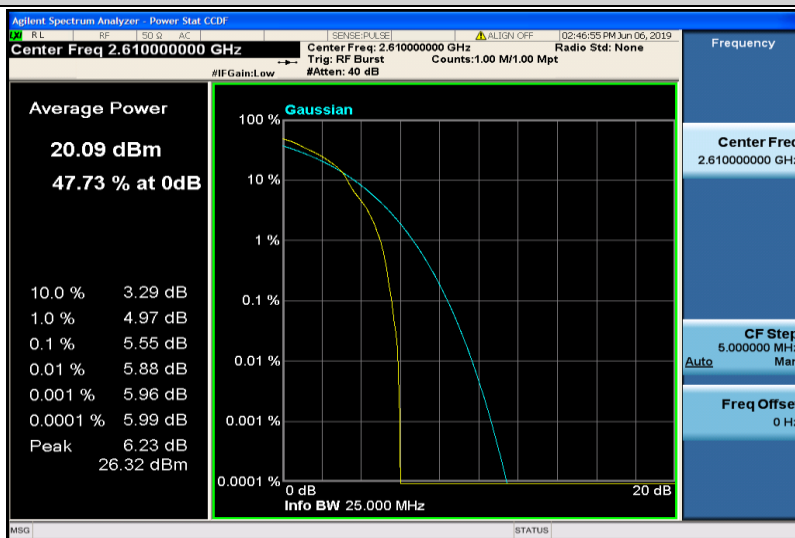

Band38-20MHz-16QAM-38000-100RB#0

Band38-20MHz-16QAM-38150-1RB#0