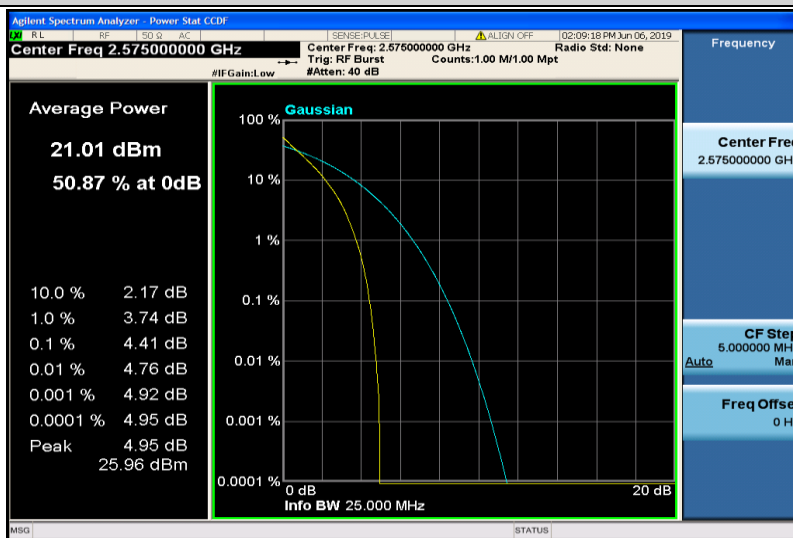

Band38-5MHz-16QAM-38000-1RB#0

Band38-5MHz-16QAM-38000-25RB#0

Band38-5MHz-16QAM-38225-1RB#0

Band38-5MHz-16QAM-38225-25RB#0

Band38-10MHz-QPSK-37800-1RB#0

Band38-10MHz-QPSK-37800-50RB#0

Band38-10MHz-QPSK-38000-1RB#0