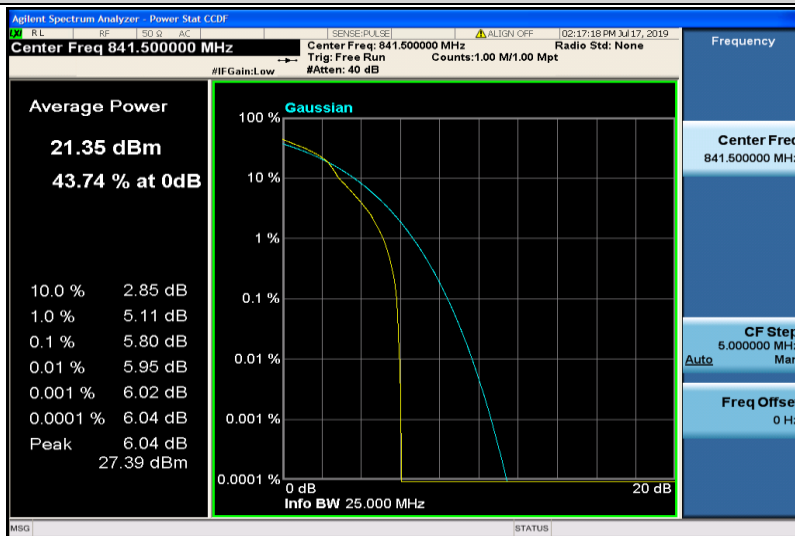

Band26-15MHz-16QAM-26915-1RB#0

Band26-15MHz-16QAM-26915-75RB#0

Band26-15MHz-16QAM-26915-1RB#0

Band26-15MHz-16QAM-26915-75RB#0

Band26-15MHz-16QAM-26965-1RB#0

Band26-15MHz-16QAM-26965-75RB#0

Band38-5MHz-QPSK-37775-1RB#0