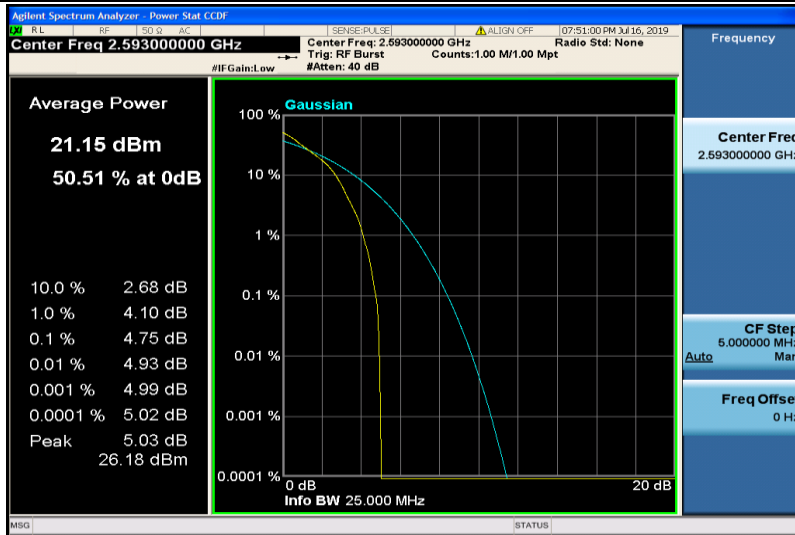

Band41-15MHz-QPSK-40315-75RB#0

Band41-15MHz-QPSK-40620-1RB#0