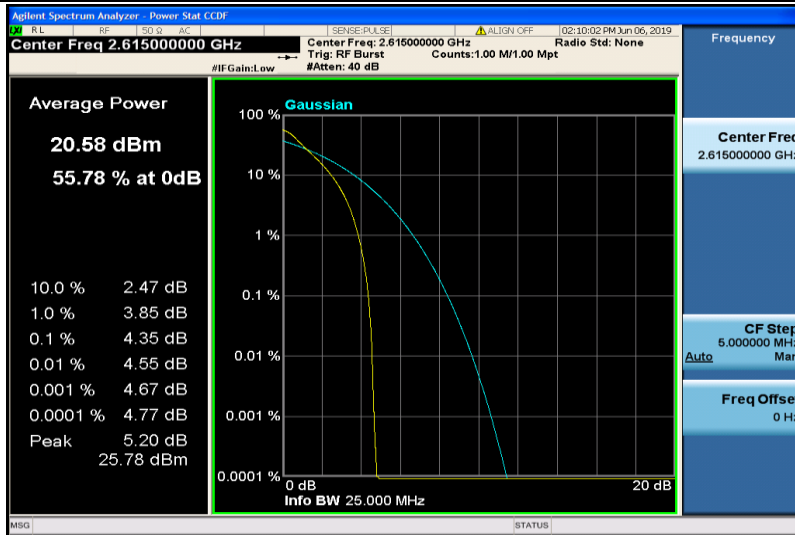

Band38-10MHz-QPSK-38200-1RB#0

Band38-10MHz-QPSK-38200-50RB#0