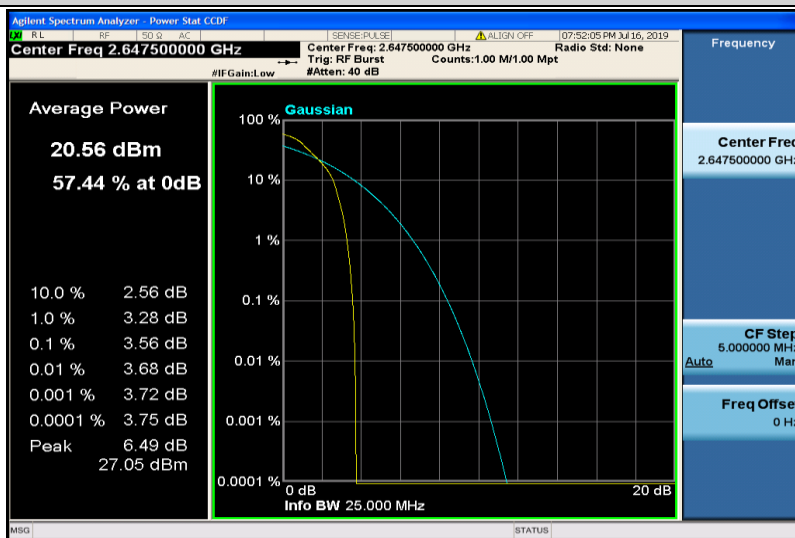

Band41-10MHz-16QAM-41190-50RB#0

Band41-15MHz-QPSK-40315-1RB#0

Band41-15MHz-QPSK-40315-75RB#0

Band41-15MHz-QPSK-40620-1RB#0

Band41-15MHz-QPSK-40620-75RB#0

Band41-15MHz-QPSK-41165-1RB#0