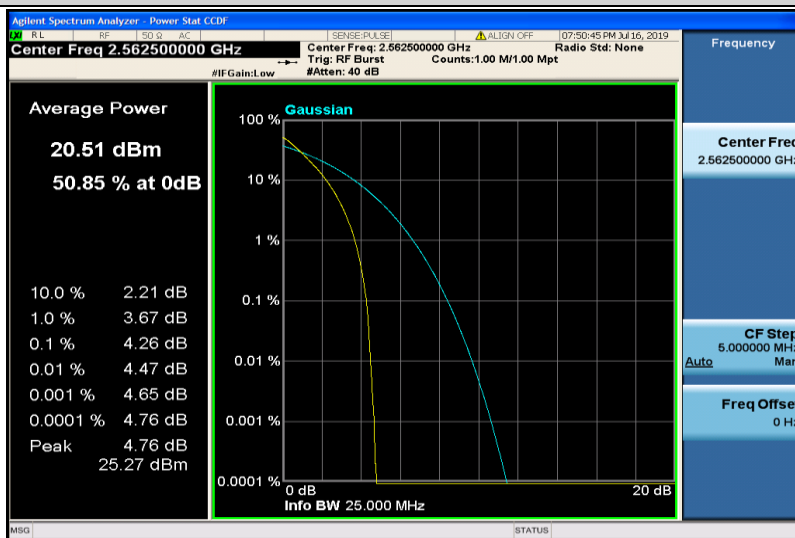

Band41-15MHz-QPSK-40315-1RB#0

Band41-15MHz-QPSK-40315-75RB#0