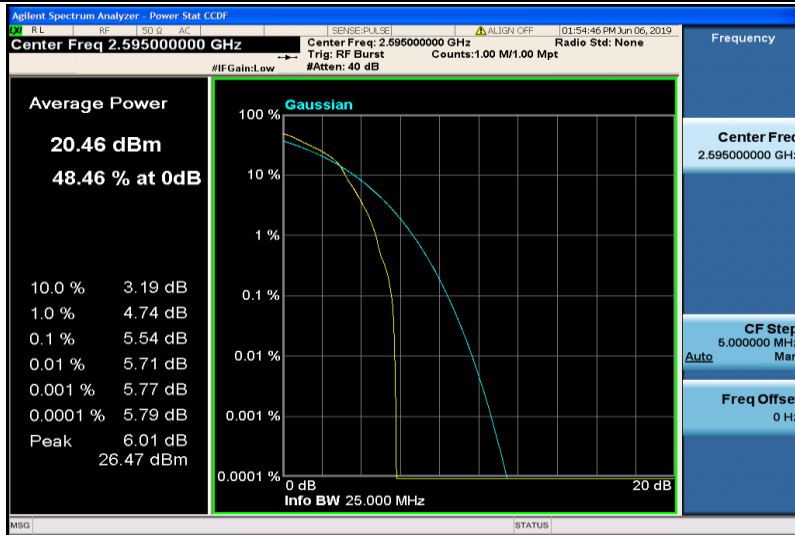

Band38-5MHz-QPSK-37775-25RB#0

Band38-5MHz-QPSK-38000-1RB#0

Band38-5MHz-QPSK-38000-25RB#0

Band38-5MHz-QPSK-38225-1RB#0

Band38-5MHz-QPSK-38225-25RB#0

Band38-5MHz-16QAM-37775-1RB#0

Band38-5MHz-16QAM-37775-25RB#0