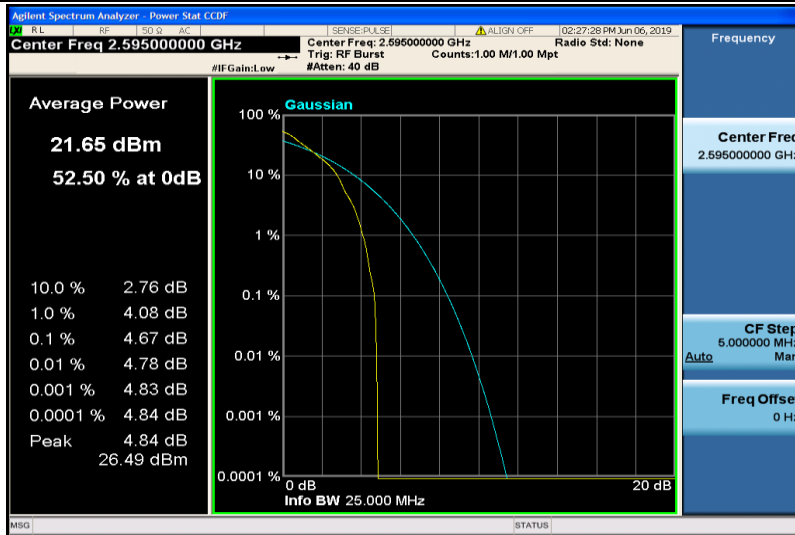

Band38-10MHz-16QAM-38200-1RB#0

Band38-10MHz-16QAM-38200-50RB#0

Band38-15MHz-QPSK-37825-1RB#0

Band38-15MHz-QPSK-37825-75RB#0

Band38-15MHz-QPSK-38000-1RB#0

Band38-15MHz-QPSK-38000-75RB#0

Band38-15MHz-QPSK-38175-1RB#0