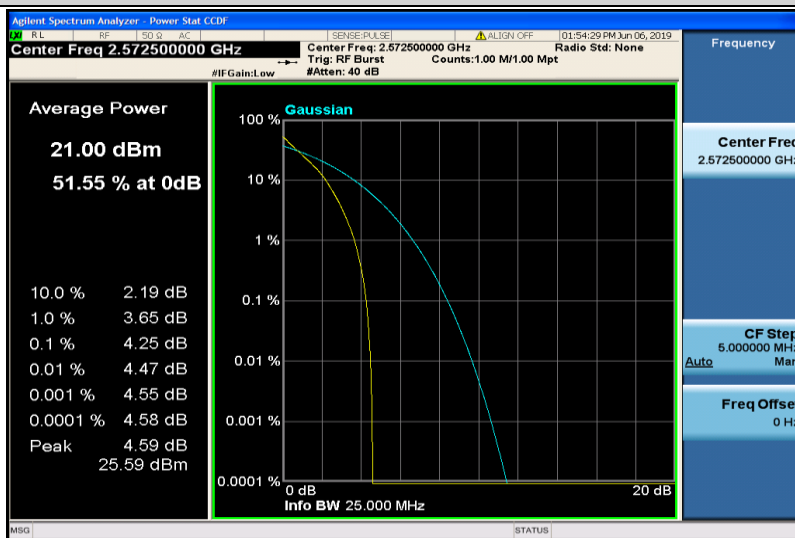

Band26-15MHz-16QAM-26915-1RB#0

Band26-15MHz-16QAM-26915-75RB#0

Band26-15MHz-16QAM-26915-1RB#0

Band26-15MHz-16QAM-26915-75RB#0

Band26-15MHz-16QAM-26965-1RB#0

Band26-15MHz-16QAM-26965-75RB#0

Band38-5MHz-QPSK-37775-1RB#0