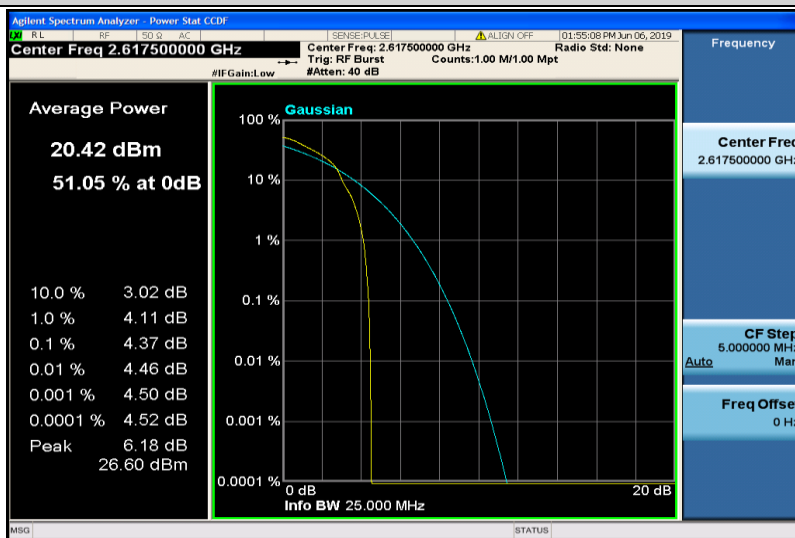

Band38-5MHz-16QAM-38000-25RB#0

Band38-5MHz-16QAM-38225-1RB#0