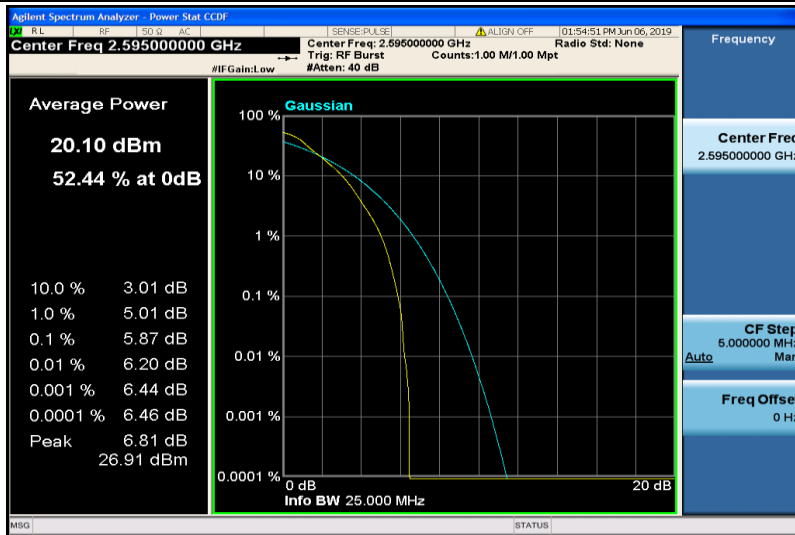

Band38-5MHz-QPSK-38000-1RB#0

Band38-5MHz-QPSK-38000-25RB#0