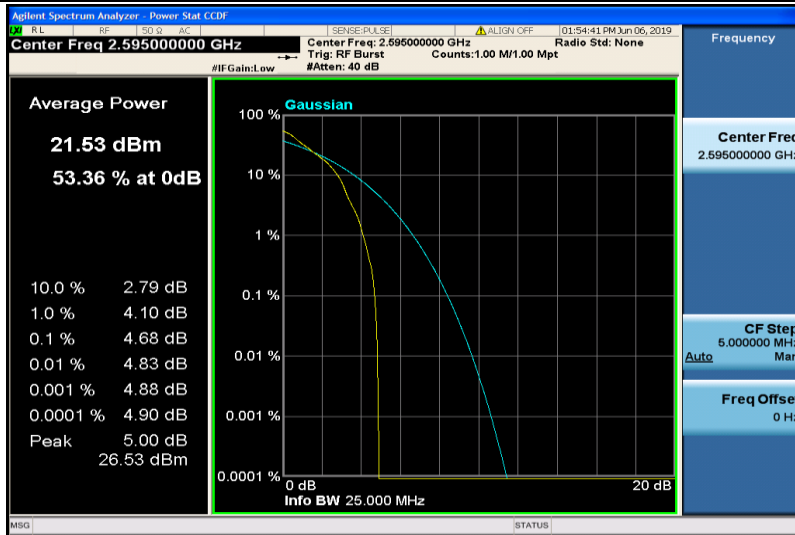

Band38-5MHz-QPSK-37775-25RB#0

Band38-5MHz-QPSK-38000-1RB#0