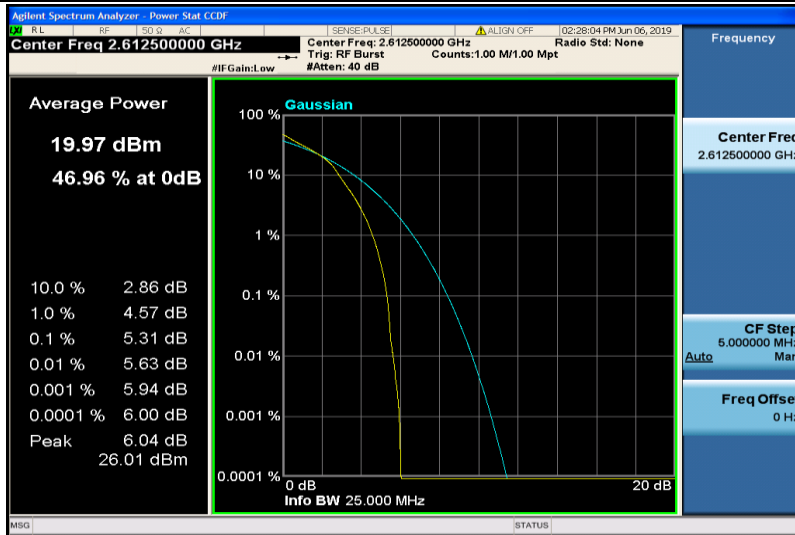

Band38-15MHz-QPSK-38175-75RB#0

Band38-15MHz-16QAM-37825-1RB#0

Band38-15MHz-16QAM-37825-75RB#0

Band38-15MHz-16QAM-38000-1RB#0

Band38-15MHz-16QAM-38000-75RB#0

Band38-15MHz-16QAM-38175-1RB#0

Band38-15MHz-16QAM-38175-75RB#0