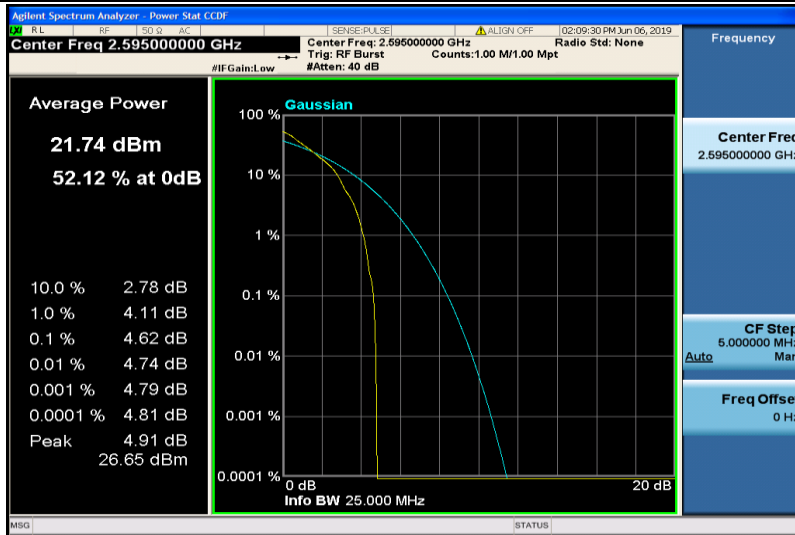

Band38-5MHz-16QAM-38000-1RB#0

Band38-5MHz-16QAM-38000-25RB#0

Band38-5MHz-16QAM-38225-1RB#0

Band38-5MHz-16QAM-38225-25RB#0

Band38-10MHz-QPSK-37800-1RB#0

Band38-10MHz-QPSK-37800-50RB#0

Band38-10MHz-QPSK-38000-1RB#0