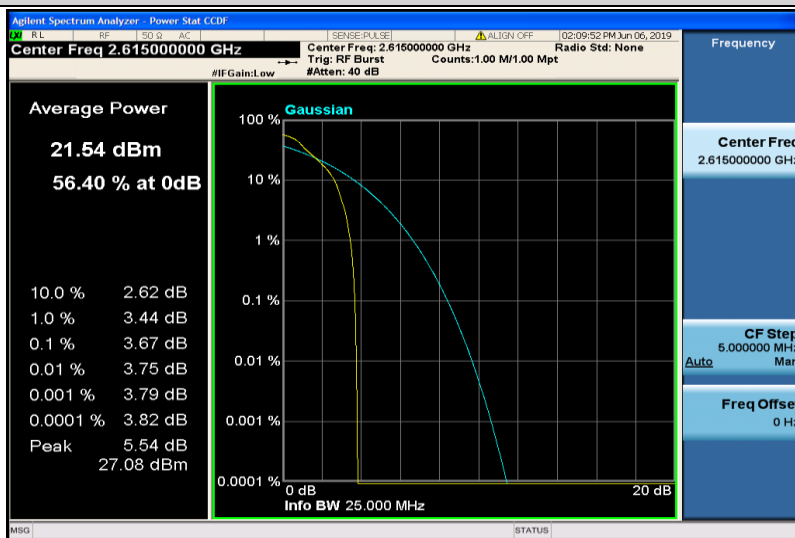

Band38-10MHz-QPSK-38000-50RB#0

Band38-10MHz-QPSK-38200-1RB#0