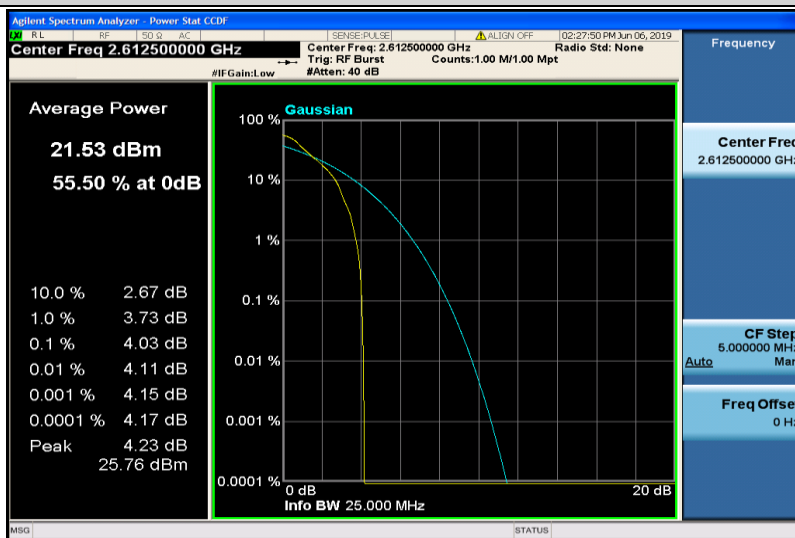

Band38-10MHz-16QAM-38200-1RB#0

Band38-10MHz-16QAM-38200-50RB#0

Band38-15MHz-QPSK-37825-1RB#0

Band38-15MHz-QPSK-37825-75RB#0

Band38-15MHz-QPSK-38000-1RB#0

Band38-15MHz-QPSK-38000-75RB#0

Band38-15MHz-QPSK-38175-1RB#0