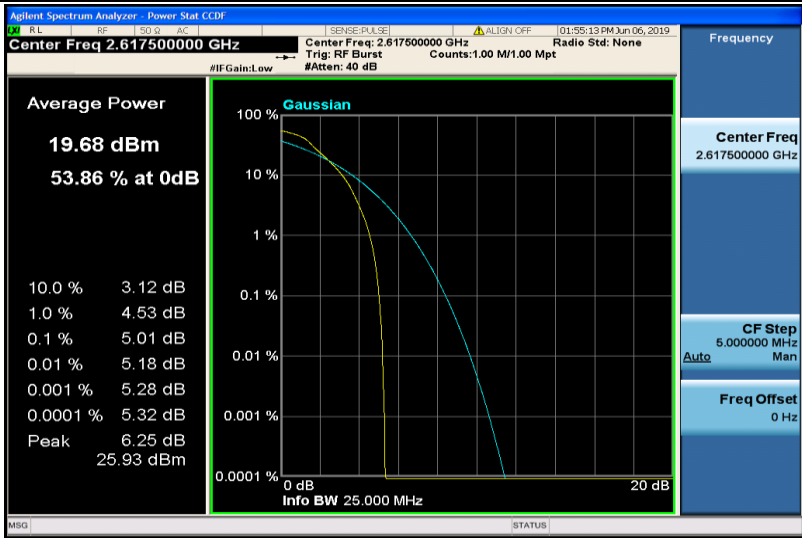

Band38-5MHz-QPSK-37775-25RB#0

Band38-5MHz-QPSK-38000-1RB#0

Band38-5MHz-QPSK-38000-25RB#0

Band38-5MHz-QPSK-38225-1RB#0

Band38-5MHz-QPSK-38225-25RB#0

Band38-5MHz-16QAM-37775-1RB#0

Band38-5MHz-16QAM-37775-25RB#0