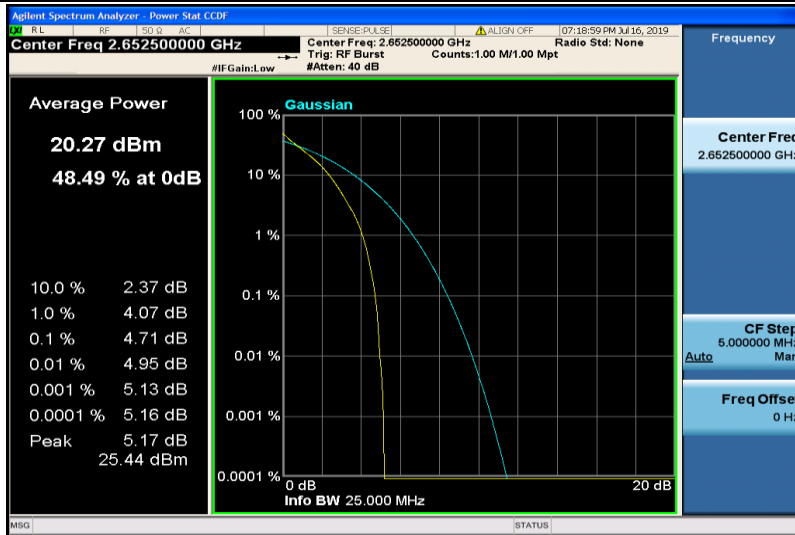

Band41-5MHz-QPSK-41215-1RB#0

Band41-5MHz-QPSK-41215-25RB#0