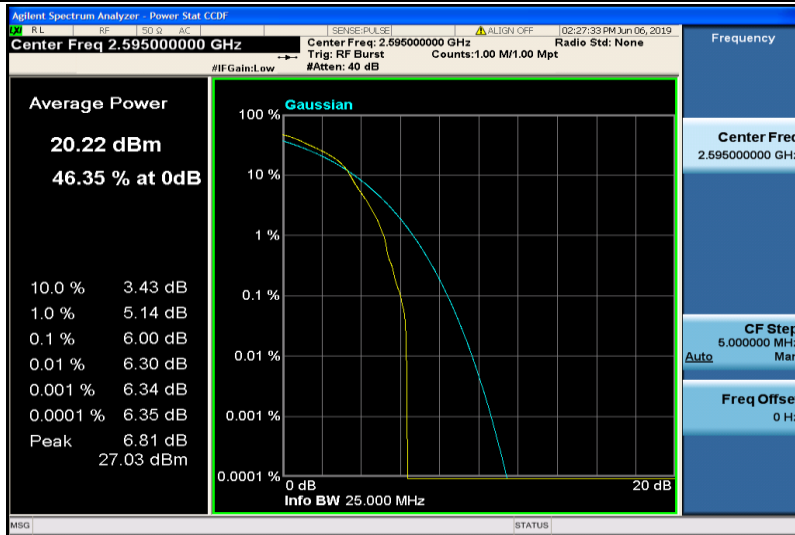

Band38-15MHz-16QAM-37825-75RB#0

Band38-15MHz-16QAM-38000-1RB#0