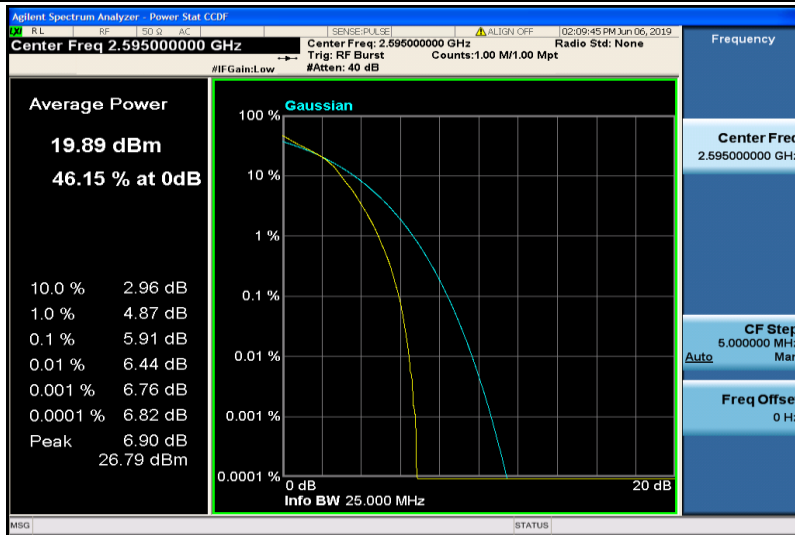

Band38-10MHz-QPSK-38000-50RB#0

Band38-10MHz-QPSK-38200-1RB#0

Band38-10MHz-QPSK-38200-50RB#0

Band38-10MHz-16QAM-37800-1RB#0

Band38-10MHz-16QAM-37800-50RB#0

Band38-10MHz-16QAM-38000-1RB#0

Band38-10MHz-16QAM-38000-50RB#0