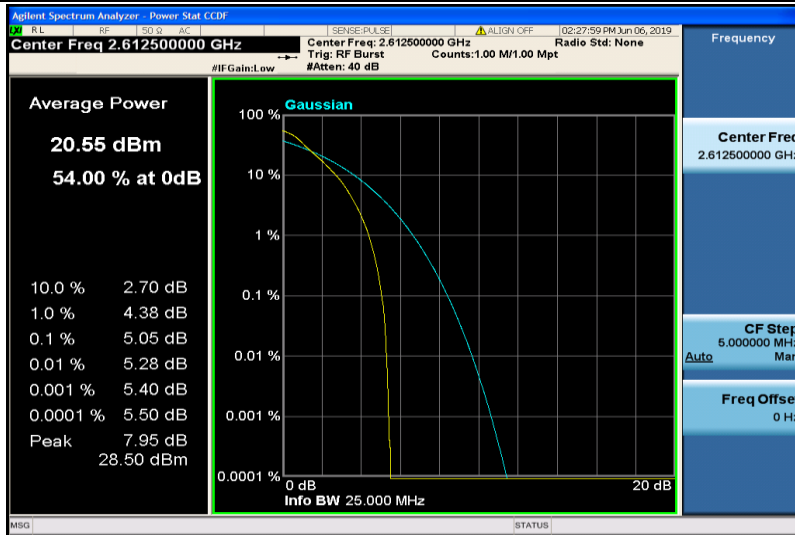

Band38-10MHz-16QAM-38200-1RB#0

Band38-10MHz-16QAM-38200-50RB#0

Band38-15MHz-QPSK-37825-1RB#0

Band38-15MHz-QPSK-37825-75RB#0

Band38-15MHz-QPSK-38000-1RB#0

Band38-15MHz-QPSK-38000-75RB#0

Band38-15MHz-QPSK-38175-1RB#0