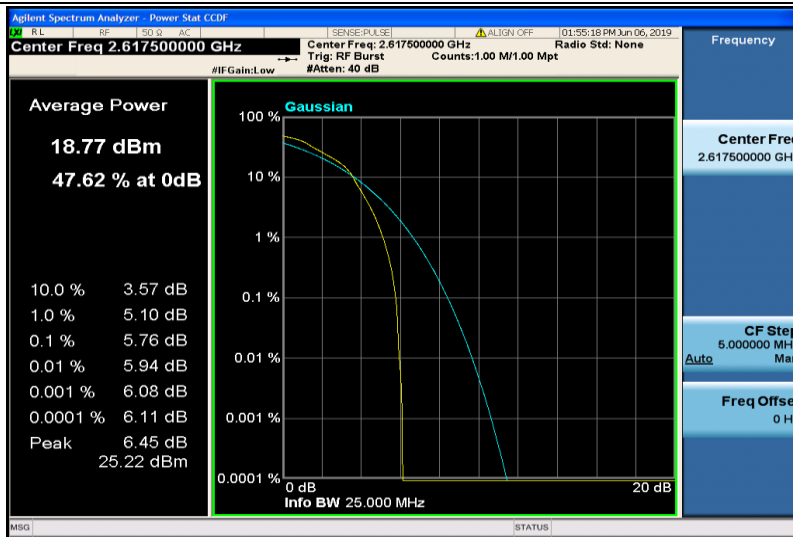

Band38-5MHz-16QAM-38000-1RB#0

Band38-5MHz-16QAM-38000-25RB#0

Band38-5MHz-16QAM-38225-1RB#0

Band38-5MHz-16QAM-38225-25RB#0

Band38-10MHz-QPSK-37800-1RB#0

Band38-10MHz-QPSK-37800-50RB#0

Band38-10MHz-QPSK-38000-1RB#0