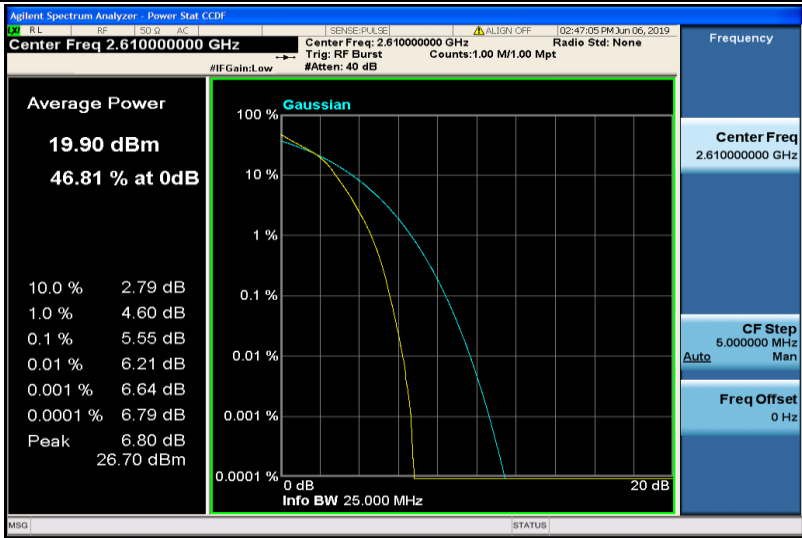

Band38-20MHz-16QAM-37850-100RB#0

Band38-20MHz-16QAM-38000-1RB#0

Band38-20MHz-16QAM-38000-100RB#0

Band38-20MHz-16QAM-38150-1RB#0

Band38-20MHz-16QAM-38150-100RB#0

Band41-5MHz-QPSK-40265-1RB#0

Band41-5MHz-QPSK-40265-25RB#0