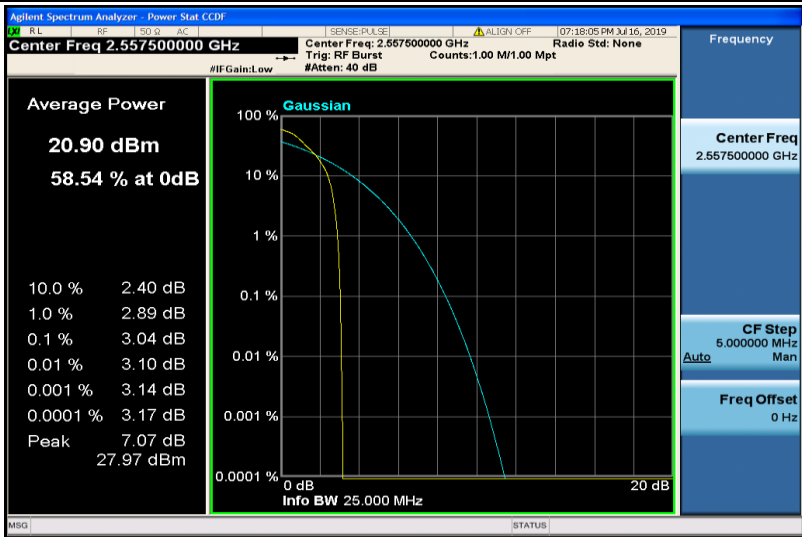

Band38-20MHz-16QAM-37850-100RB#0

Band38-20MHz-16QAM-38000-1RB#0

Band38-20MHz-16QAM-38000-100RB#0

Band38-20MHz-16QAM-38150-1RB#0

Band38-20MHz-16QAM-38150-100RB#0

Band41-5MHz-QPSK-40265-1RB#0

Band41-5MHz-QPSK-40265-25RB#0