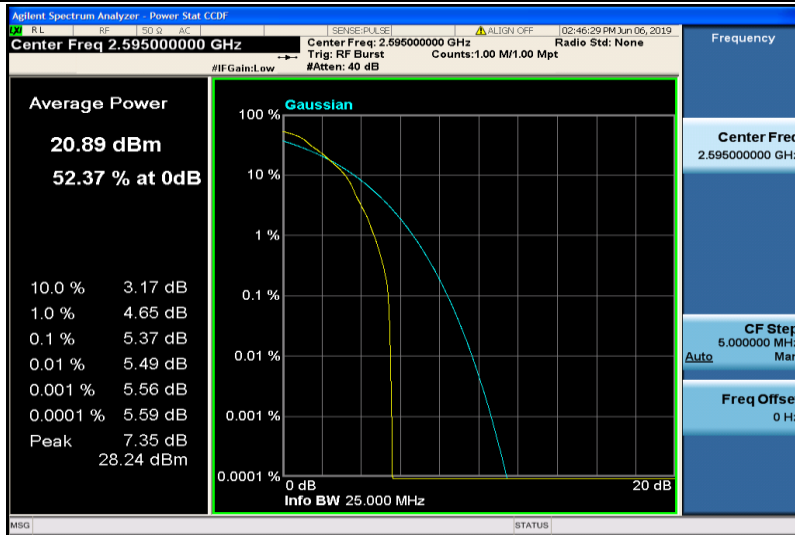

Band38-20MHz-QPSK-37850-100RB#0

Band38-20MHz-QPSK-38000-1RB#0