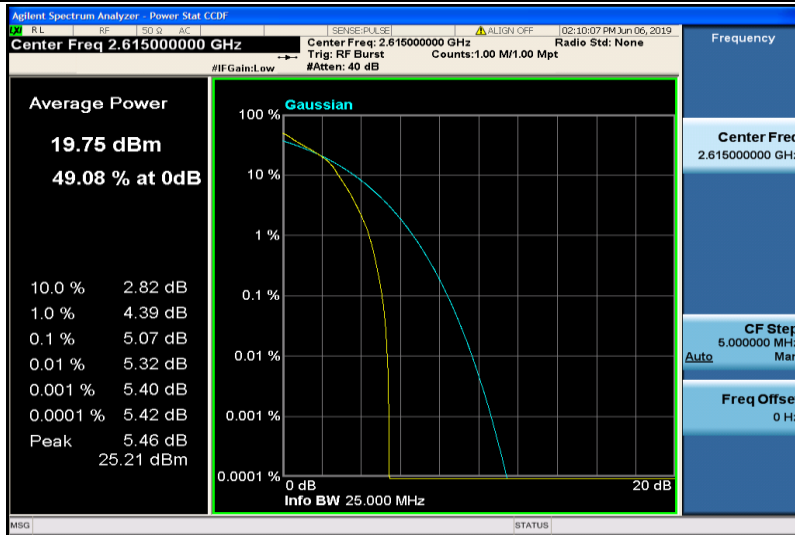

Band38-10MHz-16QAM-38200-1RB#0

Band38-10MHz-16QAM-38200-50RB#0