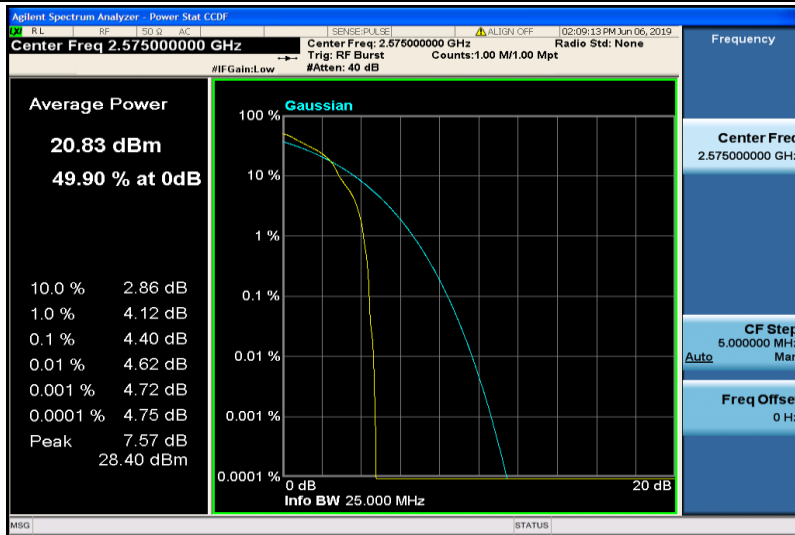

Band38-10MHz-QPSK-38200-50RB#0

Band38-10MHz-16QAM-37800-1RB#0