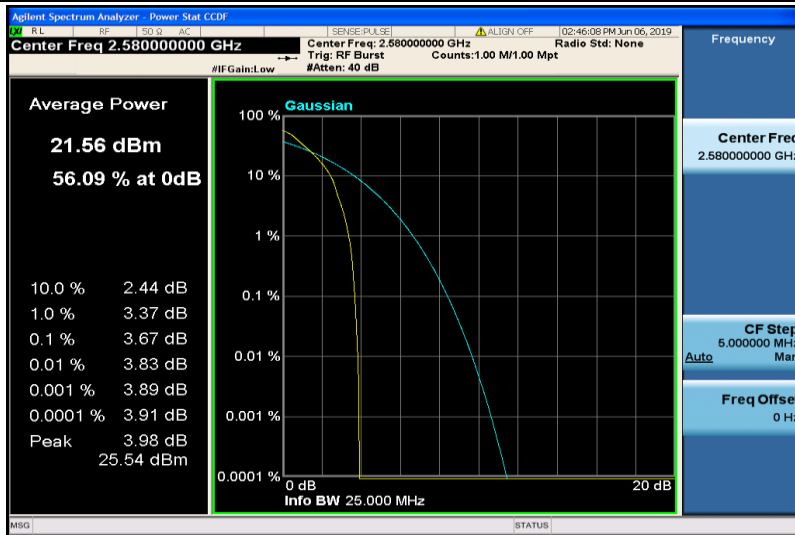

Band38-15MHz-QPSK-38175-75RB#0

Band38-15MHz-16QAM-37825-1RB#0

Band38-15MHz-16QAM-37825-75RB#0

Band38-15MHz-16QAM-38000-1RB#0

Band38-15MHz-16QAM-38000-75RB#0

Band38-15MHz-16QAM-38175-1RB#0

Band38-15MHz-16QAM-38175-75RB#0