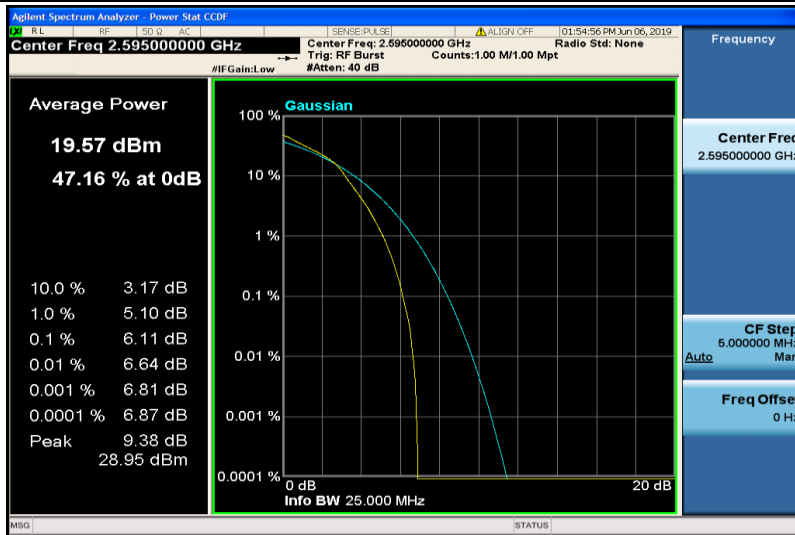

Band38-5MHz-16QAM-38000-1RB#0

Band38-5MHz-16QAM-38000-25RB#0