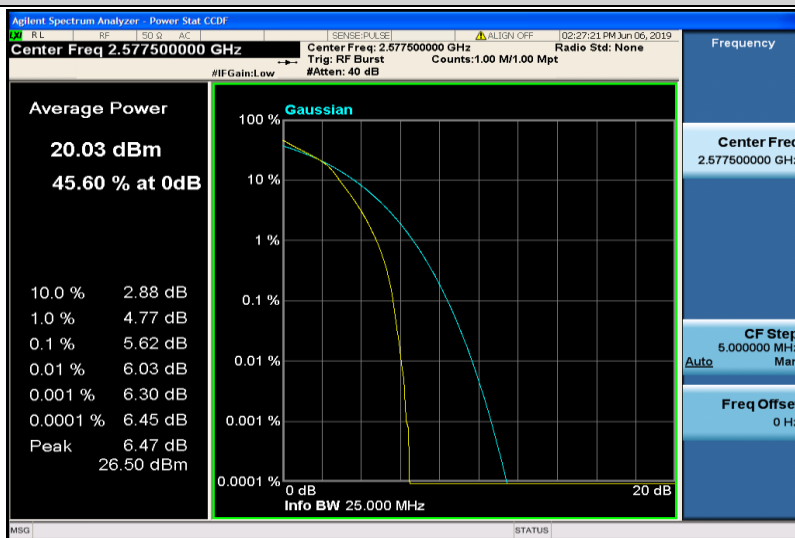

Band38-15MHz-16QAM-37825-1RB#0

Band38-15MHz-16QAM-37825-75RB#0