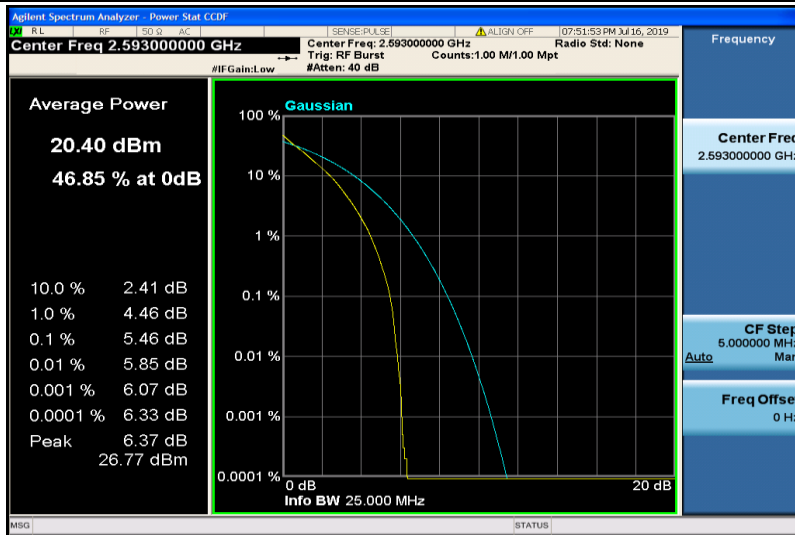

Band41-10MHz-16QAM-41190-50RB#0

Band41-15MHz-QPSK-40315-1RB#0

Band41-15MHz-QPSK-40315-75RB#0

Band41-15MHz-QPSK-40620-1RB#0

Band41-15MHz-QPSK-40620-75RB#0

Band41-15MHz-QPSK-41165-1RB#0