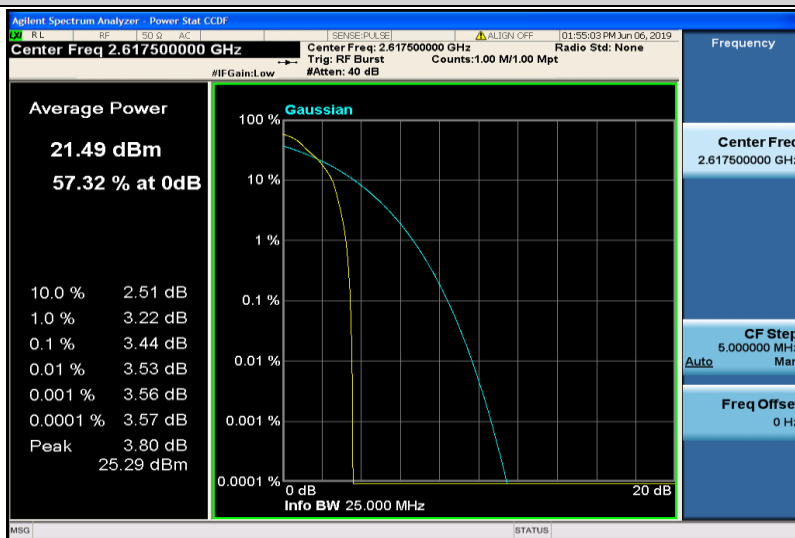

Band38-5MHz-QPSK-38000-25RB#0

Band38-5MHz-QPSK-38225-1RB#0