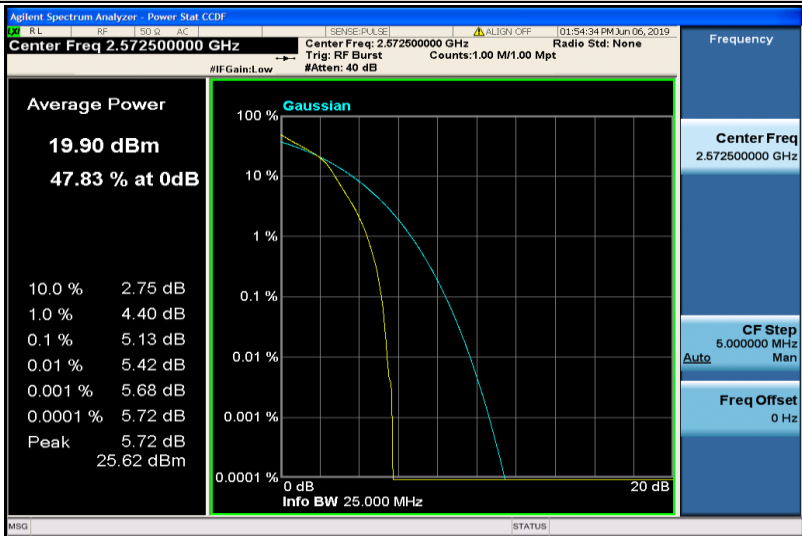

Band38-5MHz-QPSK-37775-25RB#0

Band38-5MHz-QPSK-38000-1RB#0

Band38-5MHz-QPSK-38000-25RB#0

Band38-5MHz-QPSK-38225-1RB#0

Band38-5MHz-QPSK-38225-25RB#0

Band38-5MHz-16QAM-37775-1RB#0

Band38-5MHz-16QAM-37775-25RB#0