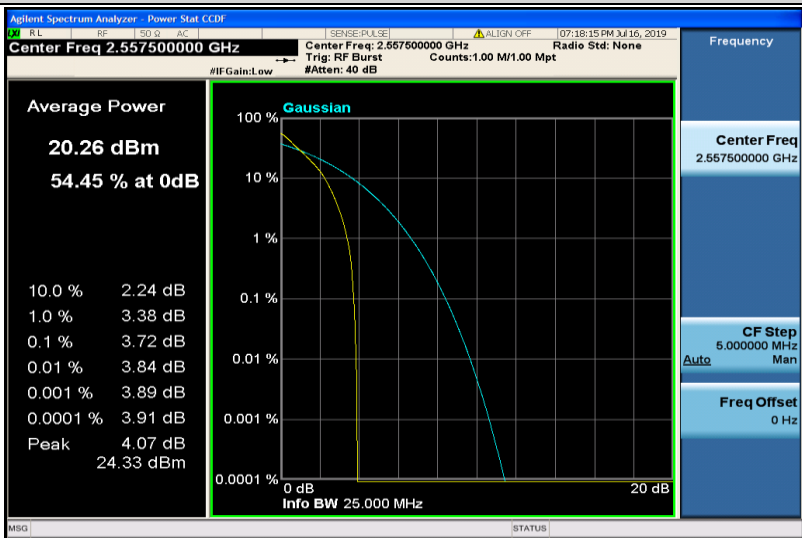

Band38-20MHz-16QAM-37850-100RB#0

Band38-20MHz-16QAM-38000-1RB#0

Band38-20MHz-16QAM-38000-100RB#0

Band38-20MHz-16QAM-38150-1RB#0

Band38-20MHz-16QAM-38150-100RB#0

Band41-5MHz-QPSK-40265-1RB#0

Band41-5MHz-QPSK-40265-25RB#0