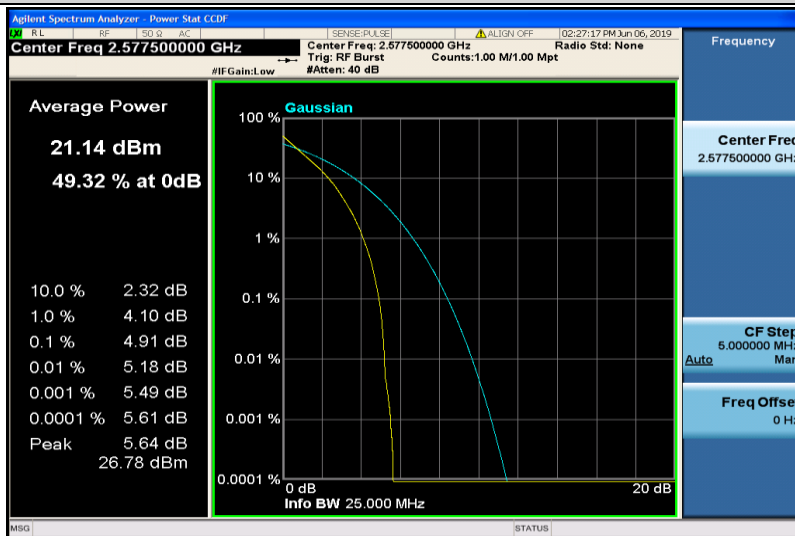

Band38-15MHz-QPSK-37825-1RB#0

Band38-15MHz-QPSK-37825-75RB#0