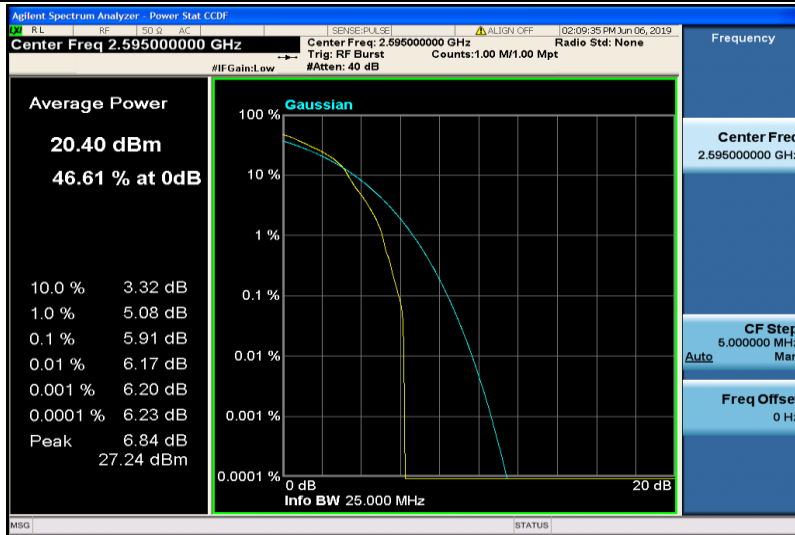

Band38-10MHz-QPSK-38000-50RB#0

Band38-10MHz-QPSK-38200-1RB#0

Band38-10MHz-QPSK-38200-50RB#0

Band38-10MHz-16QAM-37800-1RB#0

Band38-10MHz-16QAM-37800-50RB#0

Band38-10MHz-16QAM-38000-1RB#0

Band38-10MHz-16QAM-38000-50RB#0