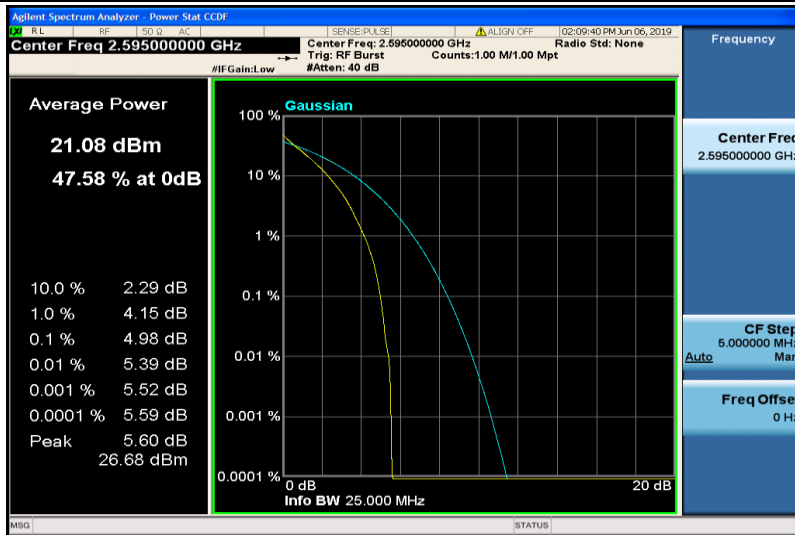

Band38-5MHz-16QAM-38000-1RB#0

Band38-5MHz-16QAM-38000-25RB#0

Band38-5MHz-16QAM-38225-1RB#0

Band38-5MHz-16QAM-38225-25RB#0

Band38-10MHz-QPSK-37800-1RB#0

Band38-10MHz-QPSK-37800-50RB#0

Band38-10MHz-QPSK-38000-1RB#0