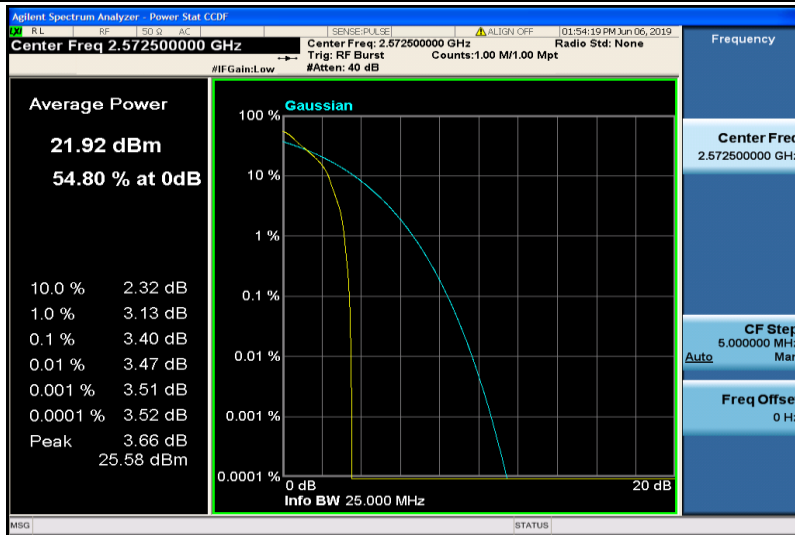

Band26-15MHz-16QAM-26915-1RB#0

Band26-15MHz-16QAM-26915-75RB#0

Band26-15MHz-16QAM-26915-1RB#0

Band26-15MHz-16QAM-26915-75RB#0

Band26-15MHz-16QAM-26965-1RB#0

Band26-15MHz-16QAM-26965-75RB#0

Band38-5MHz-QPSK-37775-1RB#0