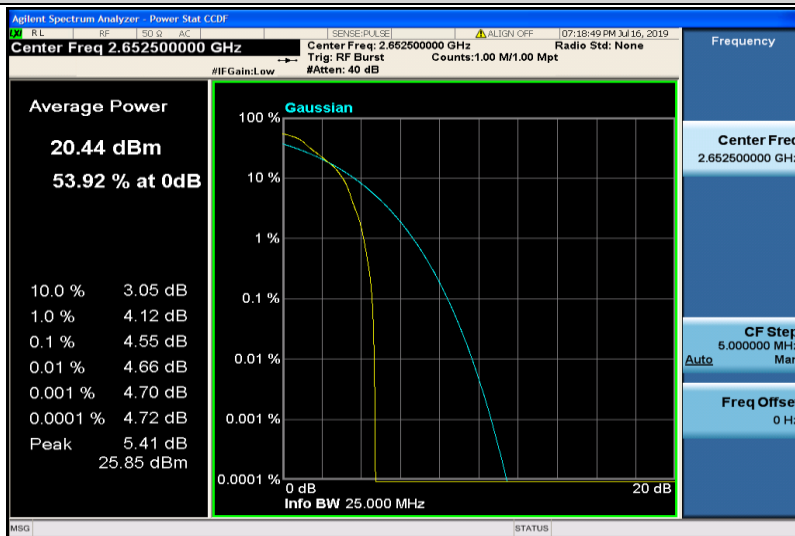

Band41-5MHz-QPSK-40620-25RB#0

Band41-5MHz-QPSK-41215-1RB#0