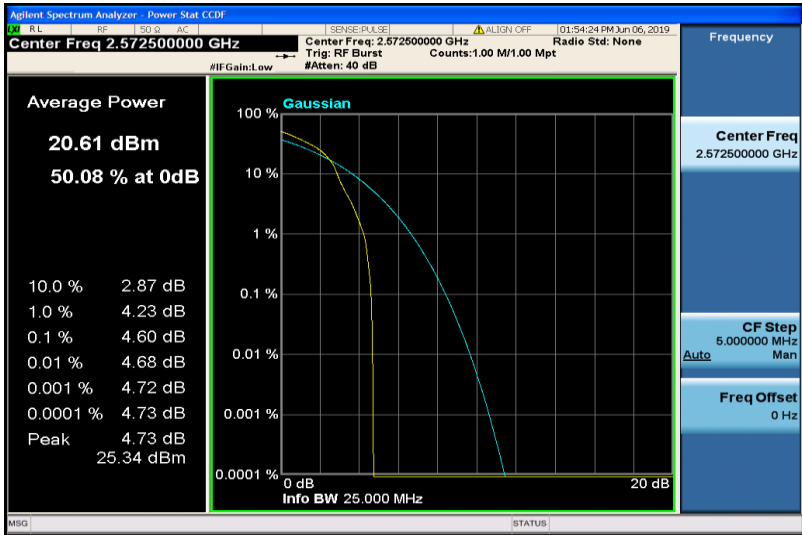

Band38-5MHz-QPSK-37775-25RB#0

Band38-5MHz-QPSK-38000-1RB#0

Band38-5MHz-QPSK-38000-25RB#0

Band38-5MHz-QPSK-38225-1RB#0

Band38-5MHz-QPSK-38225-25RB#0

Band38-5MHz-16QAM-37775-1RB#0

Band38-5MHz-16QAM-37775-25RB#0