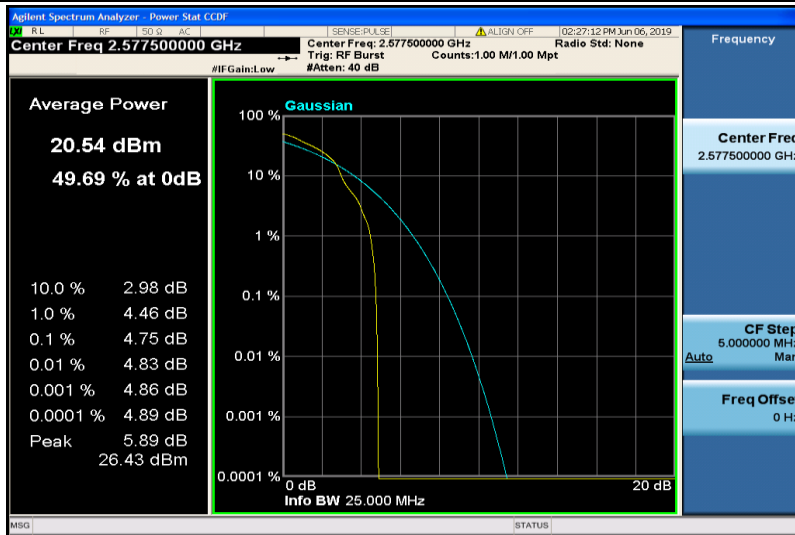

Band38-15MHz-QPSK-38175-75RB#0

Band38-15MHz-16QAM-37825-1RB#0