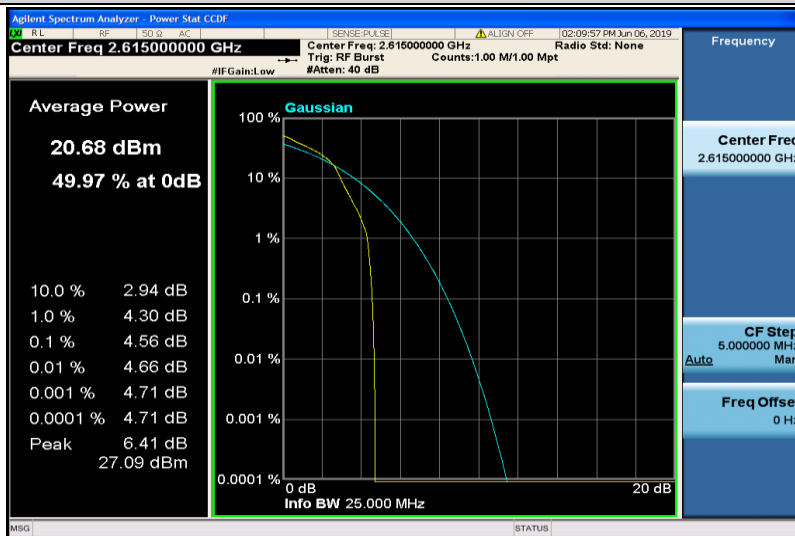

Band38-10MHz-QPSK-38000-50RB#0

Band38-10MHz-QPSK-38200-1RB#0

Band38-10MHz-QPSK-38200-50RB#0

Band38-10MHz-16QAM-37800-1RB#0

Band38-10MHz-16QAM-37800-50RB#0

Band38-10MHz-16QAM-38000-1RB#0

Band38-10MHz-16QAM-38000-50RB#0