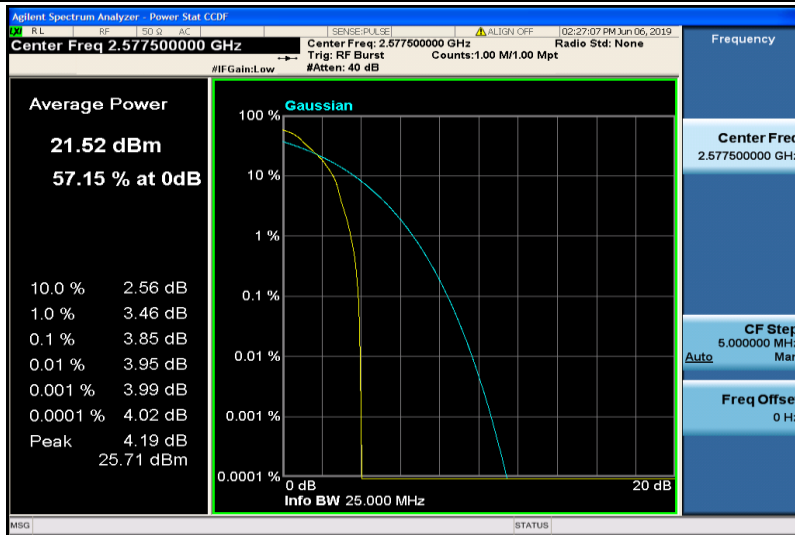

Band38-10MHz-16QAM-38200-50RB#0

Band38-15MHz-QPSK-37825-1RB#0