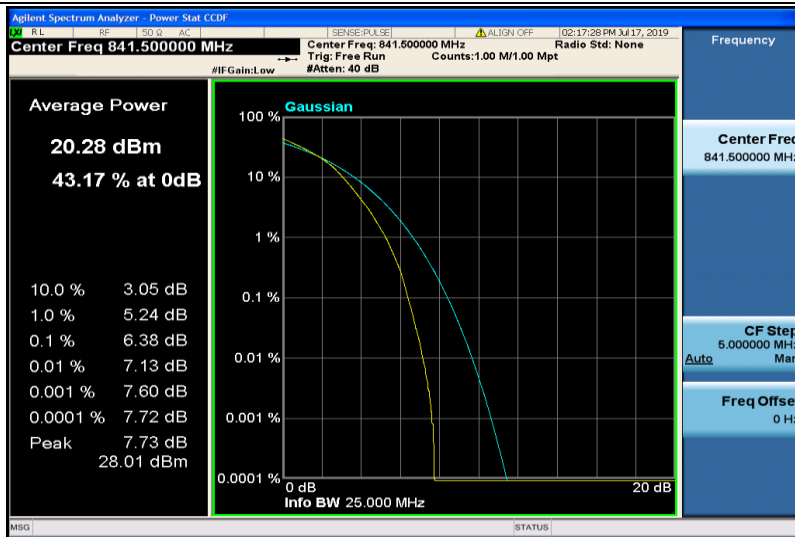

Band26-15MHz-16QAM-26915-1RB#0

Band26-15MHz-16QAM-26915-75RB#0

Band26-15MHz-16QAM-26915-1RB#0

Band26-15MHz-16QAM-26915-75RB#0

Band26-15MHz-16QAM-26965-1RB#0

Band26-15MHz-16QAM-26965-75RB#0

Band38-5MHz-QPSK-37775-1RB#0