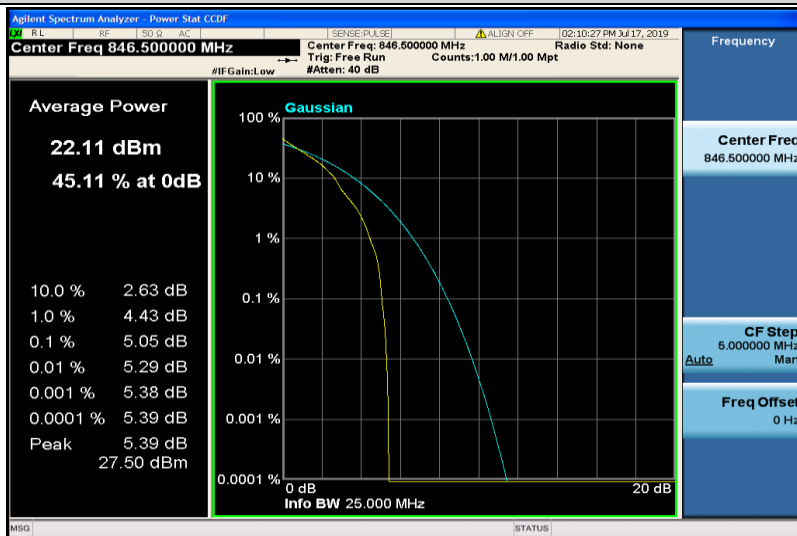

Band26-5MHz-QPSK-26915-25RB#0

Band26-5MHz-QPSK-27015-1RB#0