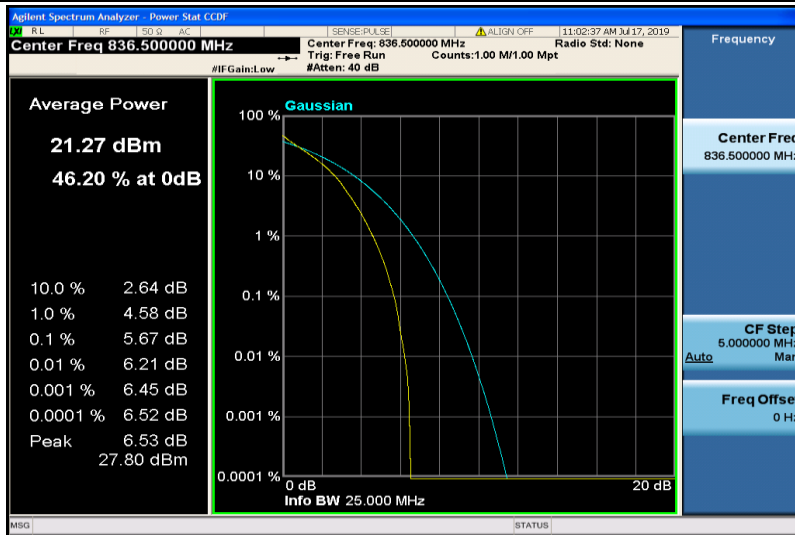

Band26-1.4MHz-QPSK-26915-1RB#0

Band26-1.4MHz-QPSK-26915-6RB#0