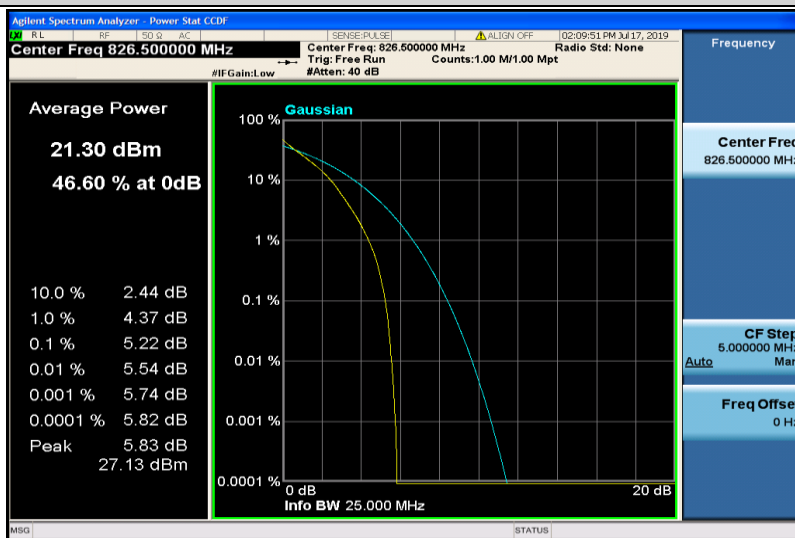

Band26-1.4MHz-16QAM-26915-1RB#0

Band26-1.4MHz-16QAM-26915-6RB#0

Band26-1.4MHz-16QAM-27033-1RB#0

Band26-1.4MHz-16QAM-27033-6RB#0

Band26-5MHz-QPSK-26815-1RB#0

Band26-5MHz-QPSK-26815-25RB#0

Band26-5MHz-QPSK-26915-1RB#0