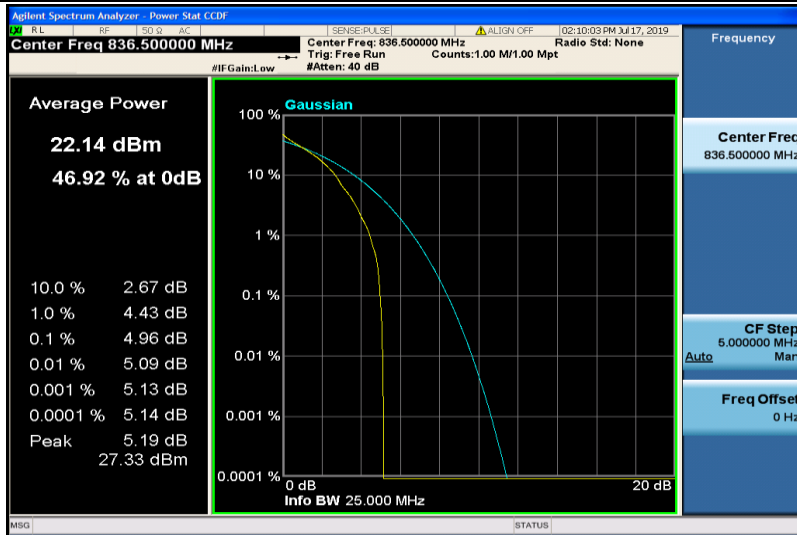

Band26-1.4MHz-16QAM-26915-1RB#0

Band26-1.4MHz-16QAM-26915-6RB#0

Band26-1.4MHz-16QAM-27033-1RB#0

Band26-1.4MHz-16QAM-27033-6RB#0

Band26-5MHz-QPSK-26815-1RB#0

Band26-5MHz-QPSK-26815-25RB#0

Band26-5MHz-QPSK-26915-1RB#0