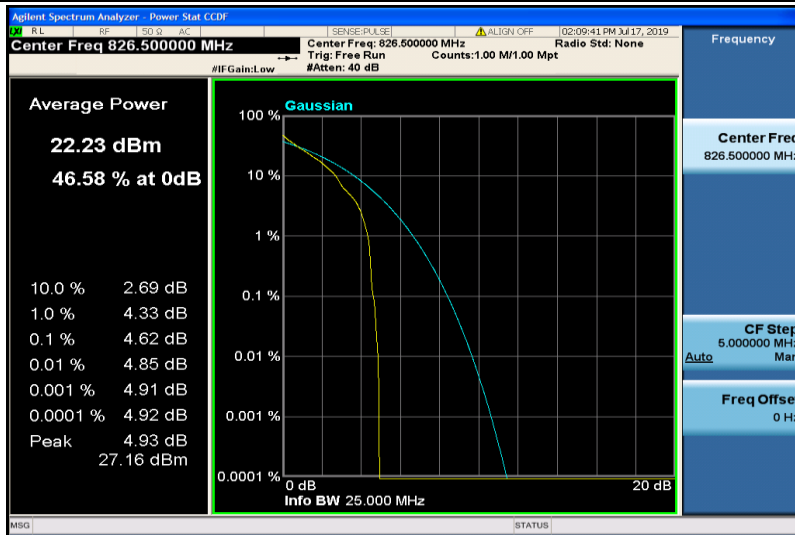

Band26-1.4MHz-16QAM-26915-1RB#0

Band26-1.4MHz-16QAM-26915-6RB#0

Band26-1.4MHz-16QAM-27033-1RB#0

Band26-1.4MHz-16QAM-27033-6RB#0

Band26-5MHz-QPSK-26815-1RB#0

Band26-5MHz-QPSK-26815-25RB#0

Band26-5MHz-QPSK-26915-1RB#0