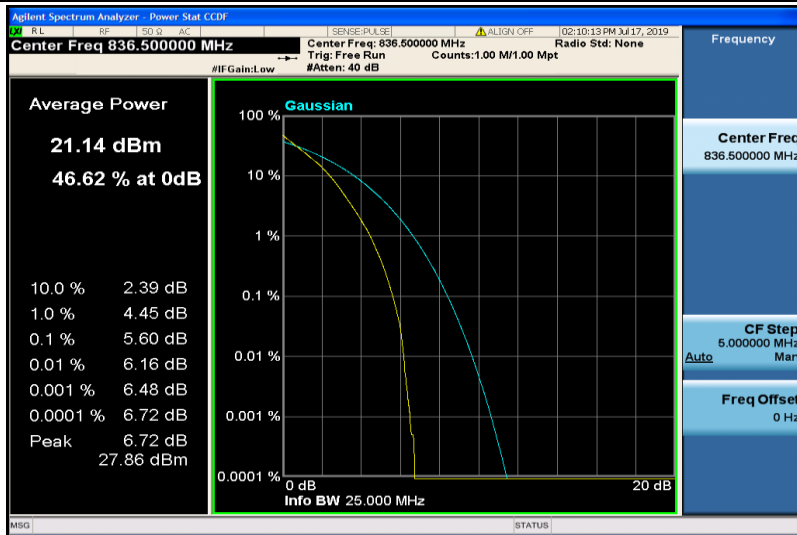

Band26-1.4MHz-16QAM-26915-1RB#0

Band26-1.4MHz-16QAM-26915-6RB#0

Band26-1.4MHz-16QAM-27033-1RB#0

Band26-1.4MHz-16QAM-27033-6RB#0

Band26-5MHz-QPSK-26815-1RB#0

Band26-5MHz-QPSK-26815-25RB#0

Band26-5MHz-QPSK-26915-1RB#0