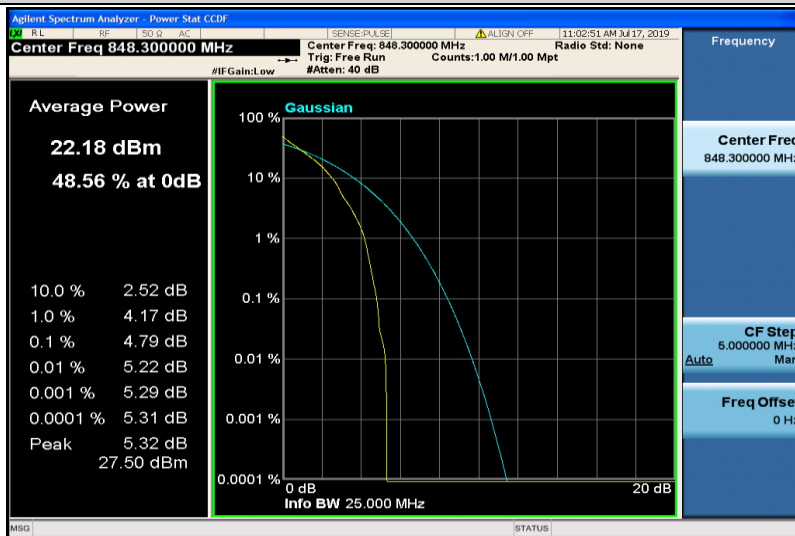

Band26-1.4MHz-QPSK-26915-6RB#0

Band26-1.4MHz-QPSK-27033-1RB#0