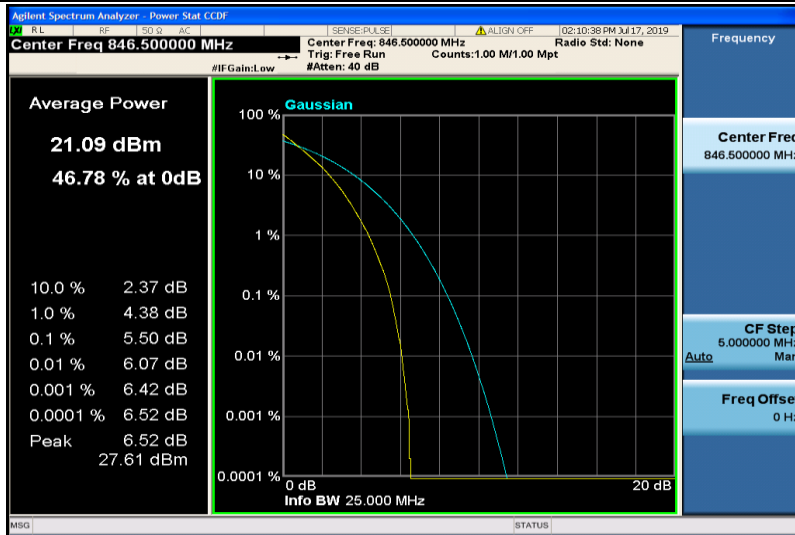

Band26-5MHz-QPSK-27015-1RB#0

Band26-5MHz-QPSK-27015-25RB#0