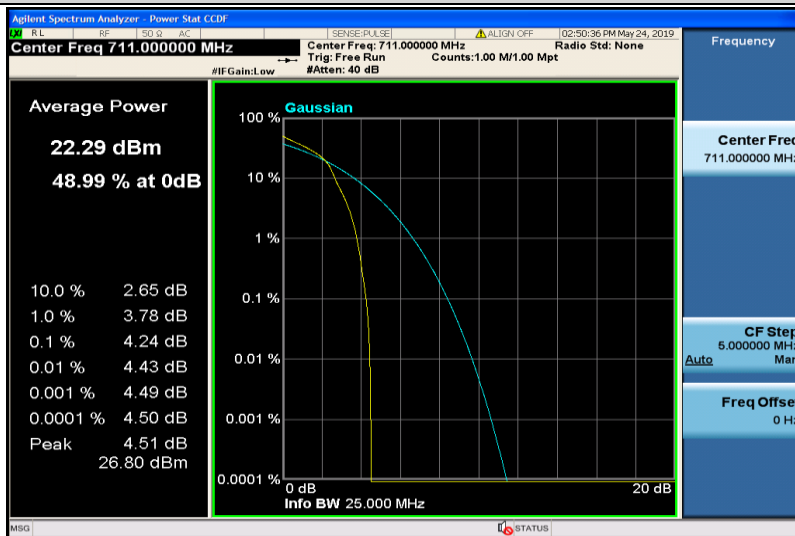

Band17-10MHz-16QAM-23790-50RB#0

Band17-10MHz-16QAM-23800-1RB#0