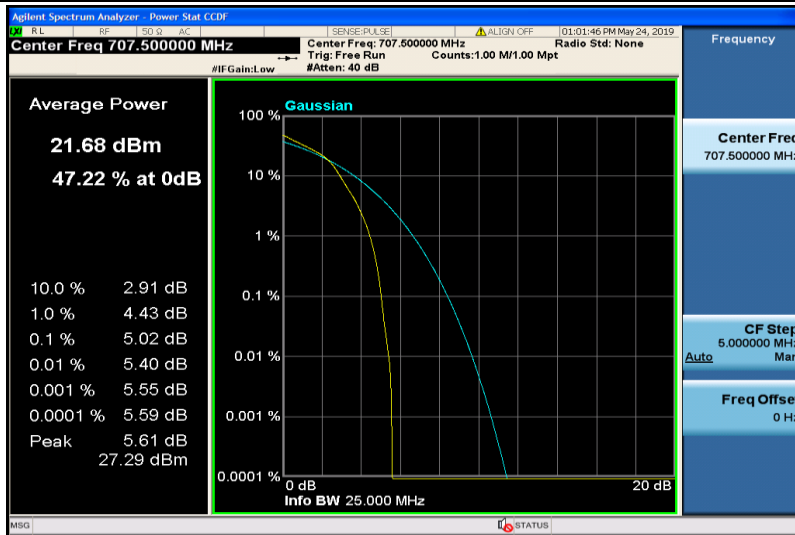

Band12-1.4MHz-16QAM-23095-1RB#0

Band12-1.4MHz-16QAM-23095-6RB#0