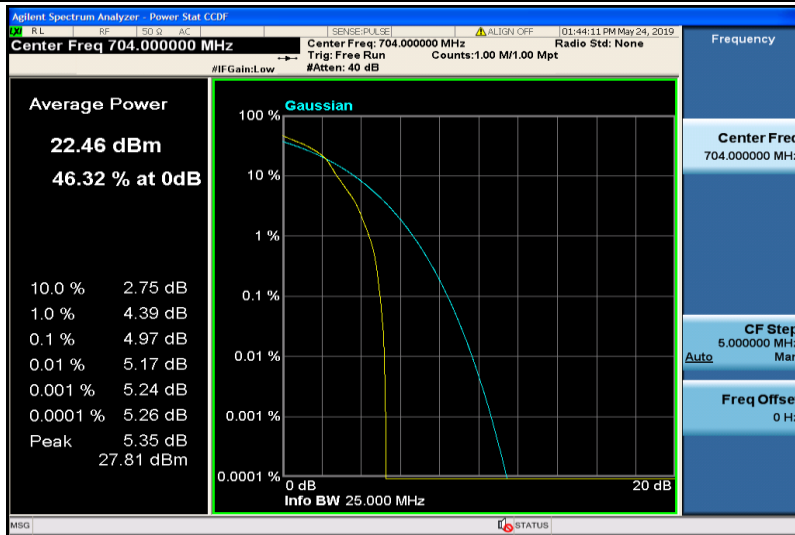

Band12-10MHz-QPSK-23130-50RB#0

Band12-10MHz-16QAM-23060-1RB#0