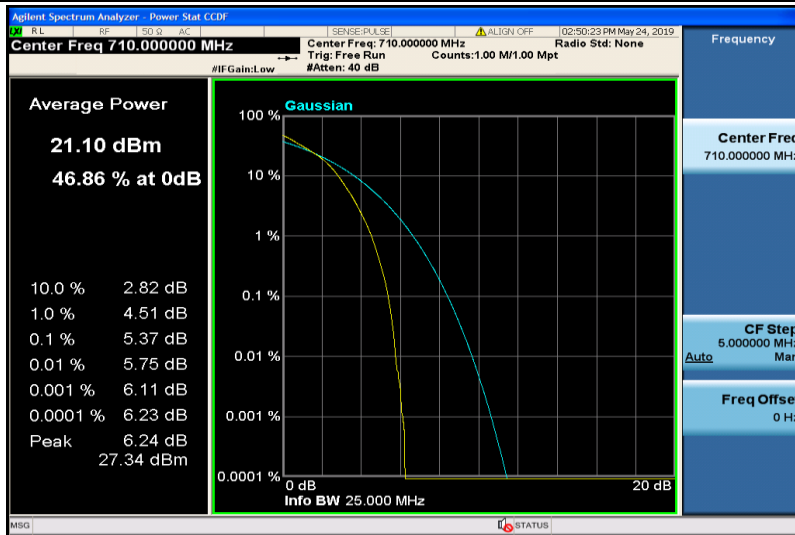

Band17-10MHz-QPSK-23790-1RB#0

Band17-10MHz-QPSK-23790-50RB#0

Band17-10MHz-QPSK-23800-1RB#0

Band17-10MHz-QPSK-23800-50RB#0

Band17-10MHz-16QAM-23780-1RB#0

Band17-10MHz-16QAM-23780-50RB#0

Band17-10MHz-16QAM-23790-1RB#0