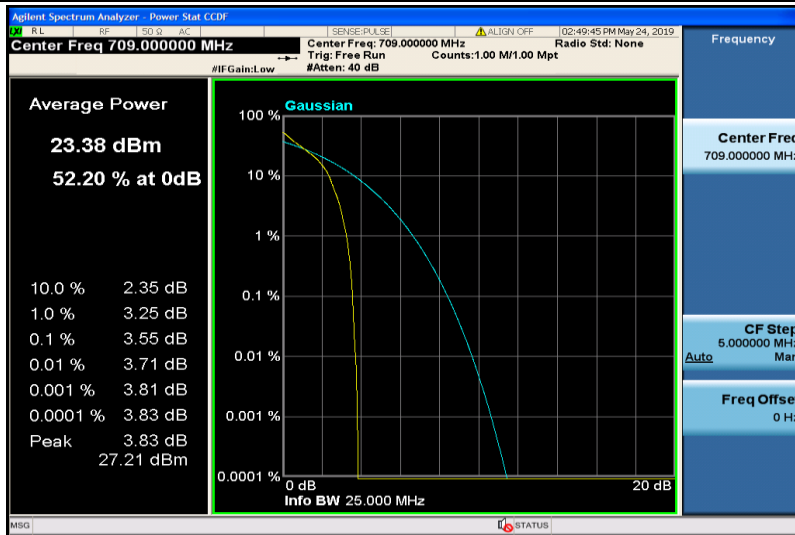

Band17-5MHz-16QAM-23755-25RB#0

Band17-5MHz-16QAM-23790-1RB#0

Band17-5MHz-16QAM-23790-25RB#0

Band17-5MHz-16QAM-23825-1RB#0

Band17-5MHz-16QAM-23825-25RB#0

Band17-10MHz-QPSK-23780-1RB#0

Band17-10MHz-QPSK-23780-50RB#0