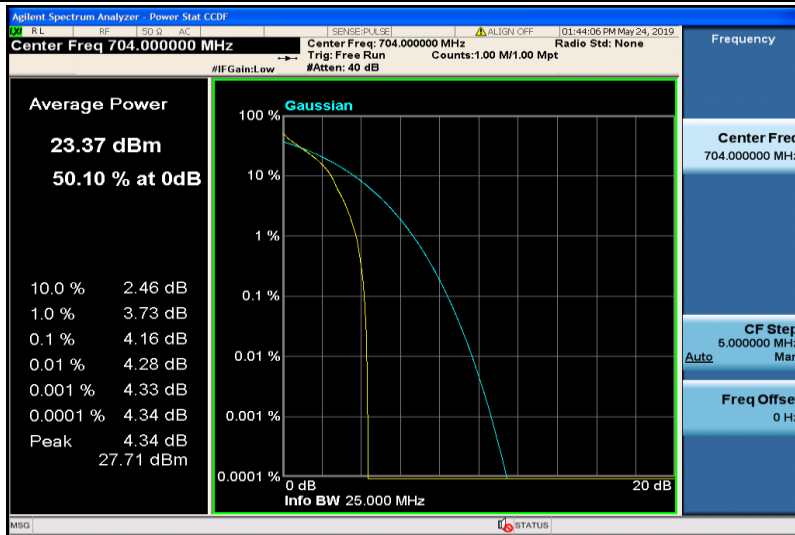

Band12-5MHz-16QAM-23155-25RB#0

Band12-10MHz-QPSK-23060-1RB#0