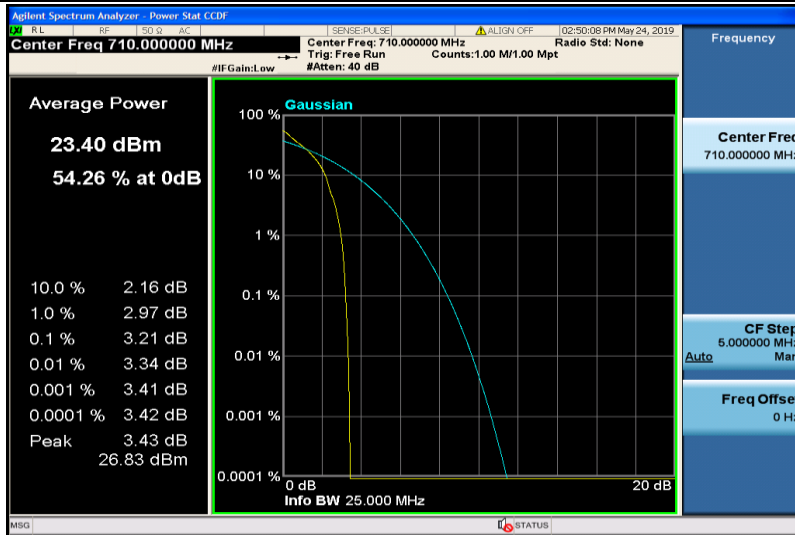

Band17-5MHz-16QAM-23755-25RB#0

Band17-5MHz-16QAM-23790-1RB#0

Band17-5MHz-16QAM-23790-25RB#0

Band17-5MHz-16QAM-23825-1RB#0

Band17-5MHz-16QAM-23825-25RB#0

Band17-10MHz-QPSK-23780-1RB#0

Band17-10MHz-QPSK-23780-50RB#0