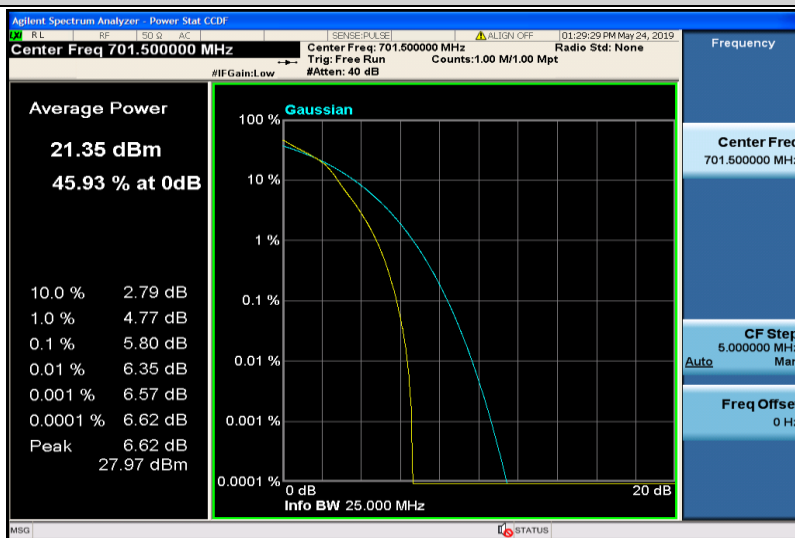

Band12-5MHz-QPSK-23095-25RB#0

Band12-5MHz-QPSK-23155-1RB#0

Band12-5MHz-QPSK-23155-25RB#0

Band12-5MHz-16QAM-23035-1RB#0

Band12-5MHz-16QAM-23035-25RB#0

Band12-5MHz-16QAM-23095-1RB#0

Band12-5MHz-16QAM-23095-25RB#0