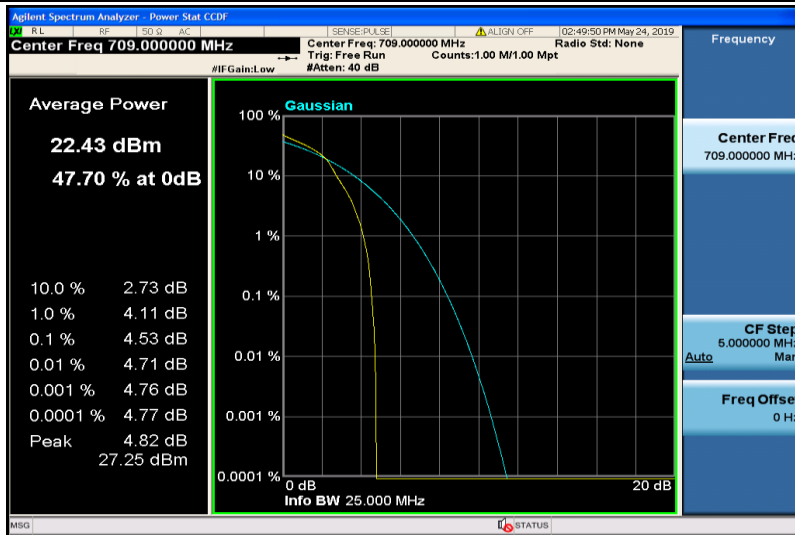

Band17-10MHz-QPSK-23790-1RB#0

Band17-10MHz-QPSK-23790-50RB#0

Band17-10MHz-QPSK-23800-1RB#0

Band17-10MHz-QPSK-23800-50RB#0

Band17-10MHz-16QAM-23780-1RB#0

Band17-10MHz-16QAM-23780-50RB#0

Band17-10MHz-16QAM-23790-1RB#0