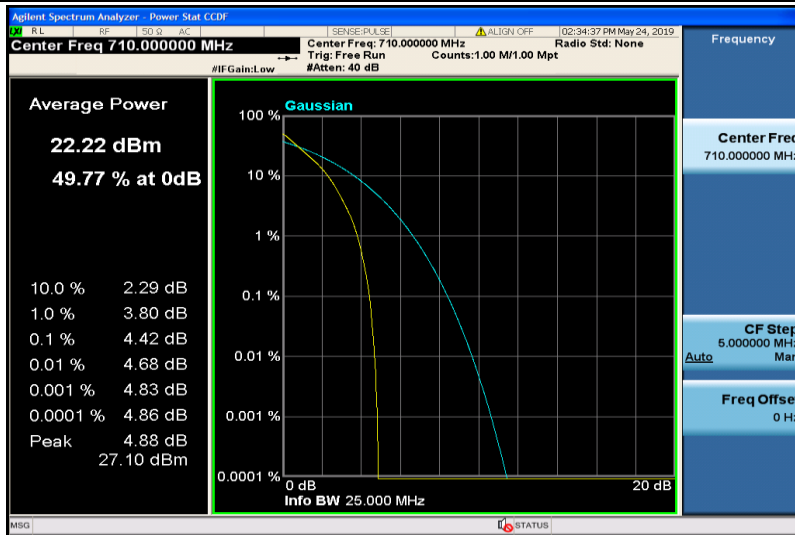

Band17-5MHz-QPSK-23790-1RB#0

Band17-5MHz-QPSK-23790-25RB#0