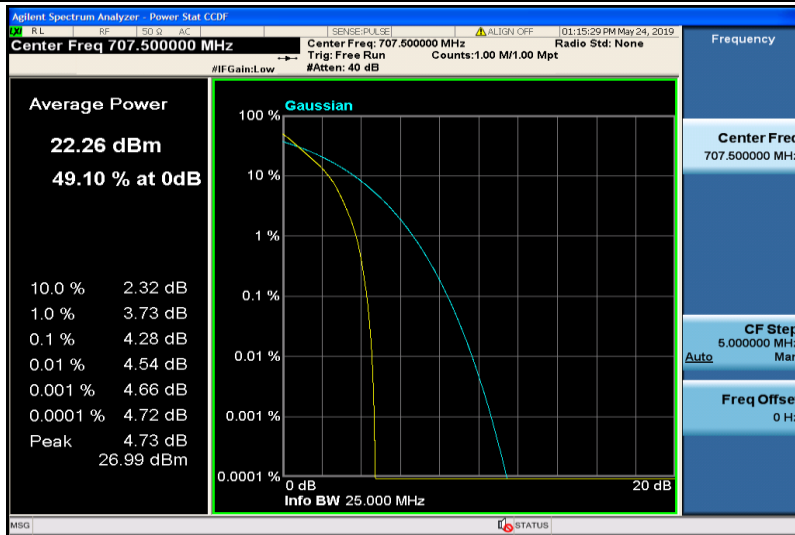

Band12-3MHz-QPSK-23095-1RB#0

Band12-3MHz-QPSK-23095-15RB#0