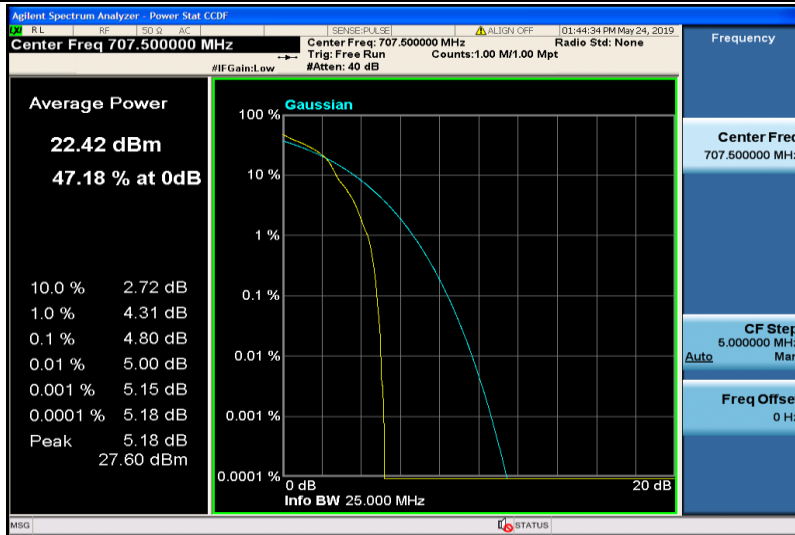

Band12-10MHz-16QAM-23060-50RB#0

Band12-10MHz-16QAM-23095-1RB#0