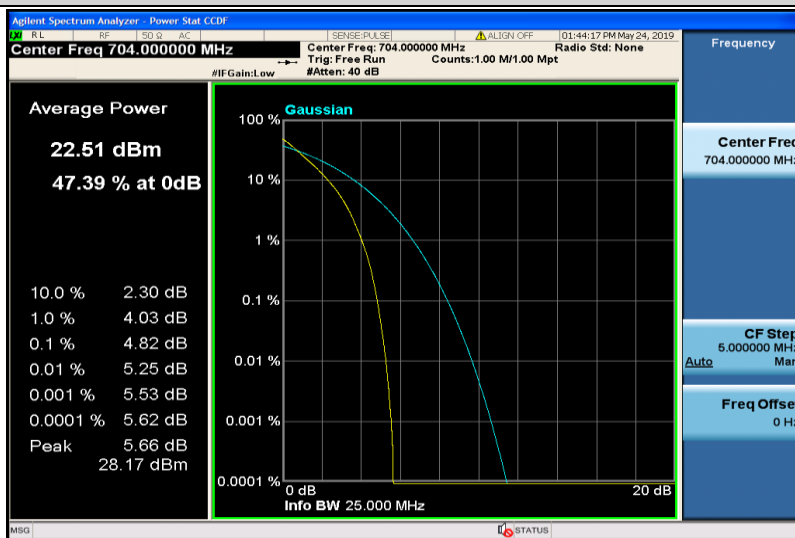

Band12-10MHz-QPSK-23060-1RB#0

Band12-10MHz-QPSK-23060-50RB#0