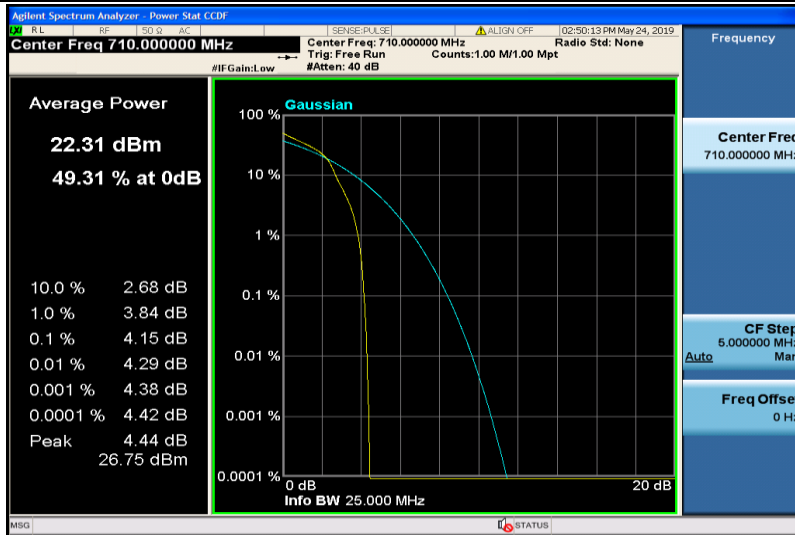

Band17-10MHz-QPSK-23790-1RB#0

Band17-10MHz-QPSK-23790-50RB#0

Band17-10MHz-QPSK-23800-1RB#0

Band17-10MHz-QPSK-23800-50RB#0

Band17-10MHz-16QAM-23780-1RB#0

Band17-10MHz-16QAM-23780-50RB#0

Band17-10MHz-16QAM-23790-1RB#0