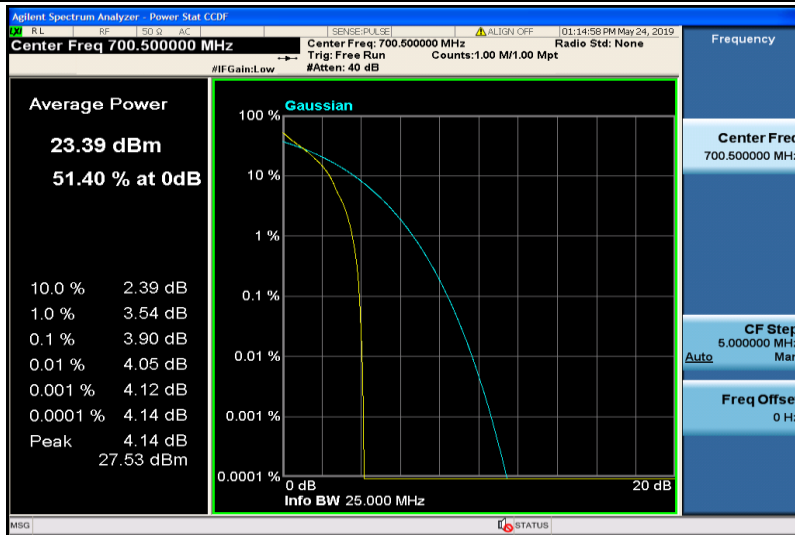

Band12-1.4MHz-16QAM-23017-1RB#0

Band12-1.4MHz-16QAM-23017-6RB#0

Band12-1.4MHz-16QAM-23095-1RB#0

Band12-1.4MHz-16QAM-23095-6RB#0

Band12-1.4MHz-16QAM-23173-1RB#0

Band12-1.4MHz-16QAM-23173-6RB#0

Band12-3MHz-QPSK-23025-1RB#0