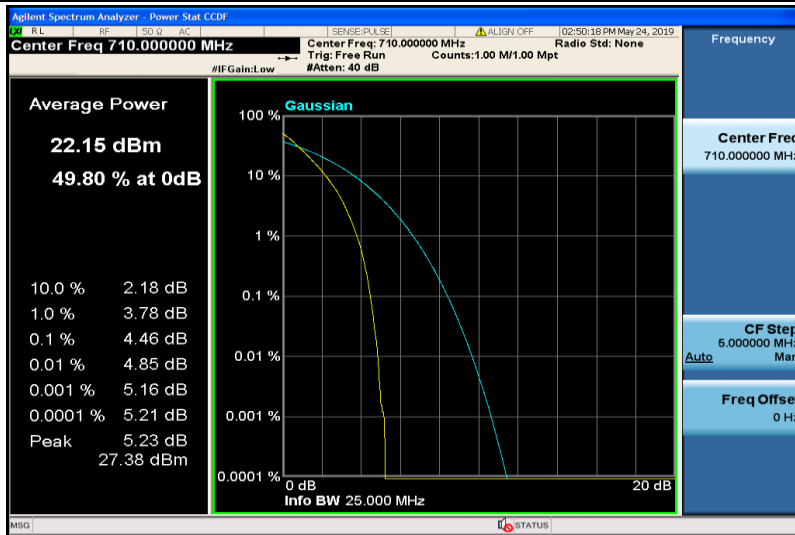

Band17-10MHz-QPSK-23790-1RB#0

Band17-10MHz-QPSK-23790-50RB#0