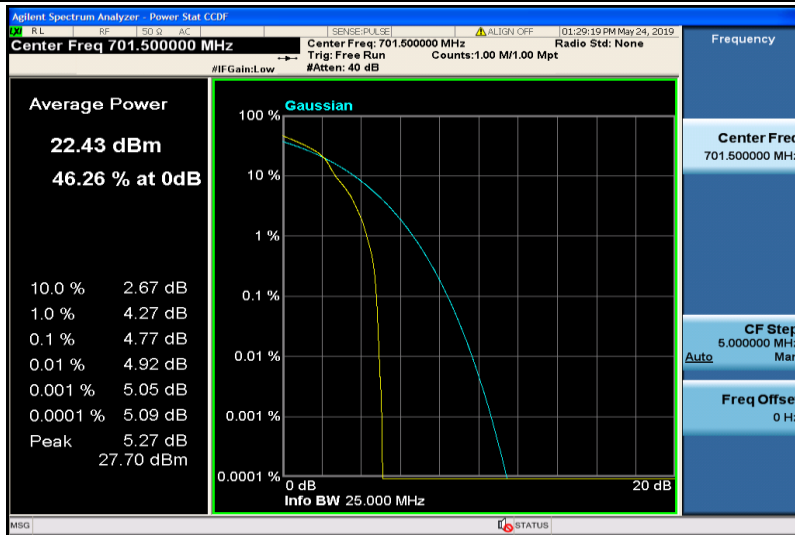

Band12-5MHz-QPSK-23155-25RB#0

Band12-5MHz-16QAM-23035-1RB#0