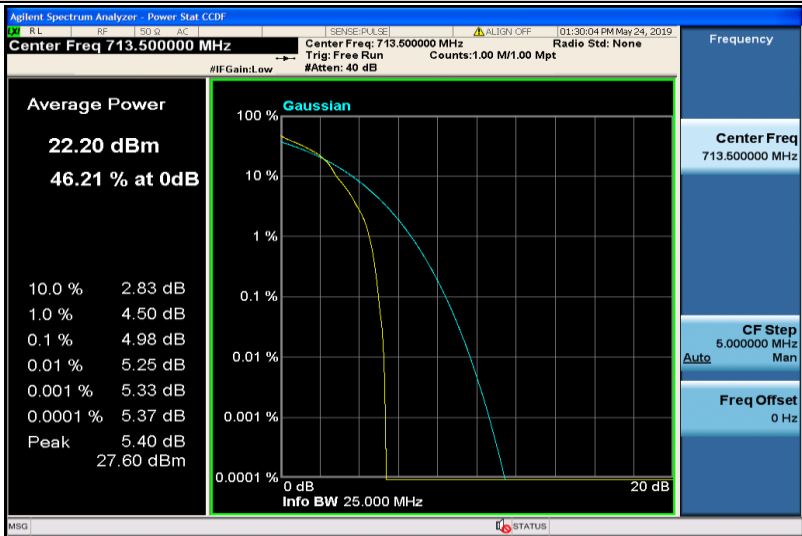

Band12-5MHz-QPSK-23095-25RB#0

Band12-5MHz-QPSK-23155-1RB#0

Band12-5MHz-QPSK-23155-25RB#0

Band12-5MHz-16QAM-23035-1RB#0

Band12-5MHz-16QAM-23035-25RB#0

Band12-5MHz-16QAM-23095-1RB#0

Band12-5MHz-16QAM-23095-25RB#0