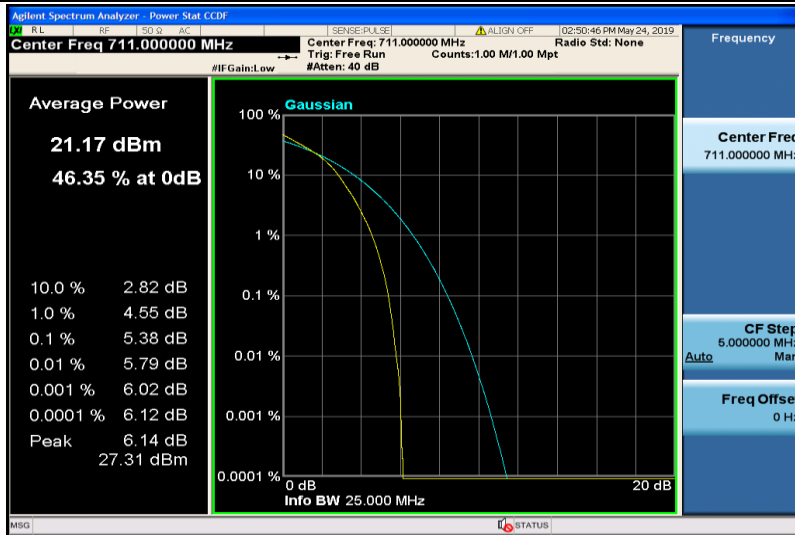

Band17-10MHz-16QAM-23800-1RB#0

Band17-10MHz-16QAM-23800-50RB#0