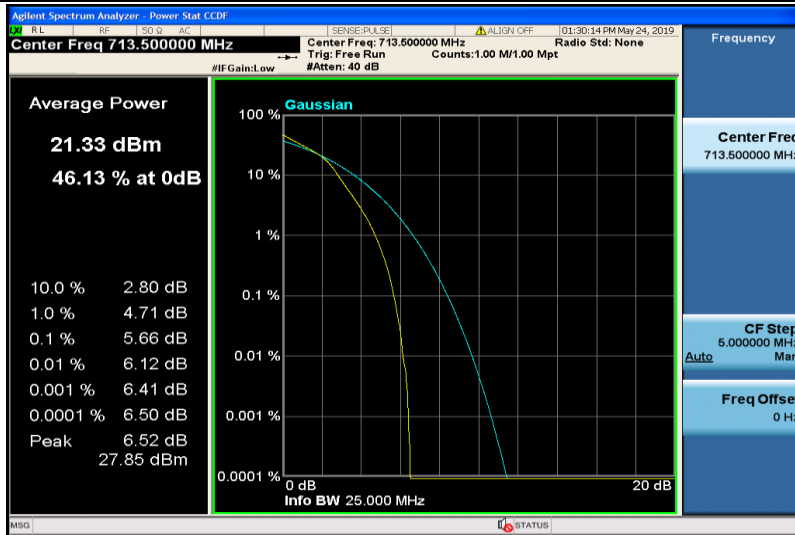

Band12-5MHz-16QAM-23155-1RB#0

Band12-5MHz-16QAM-23155-25RB#0