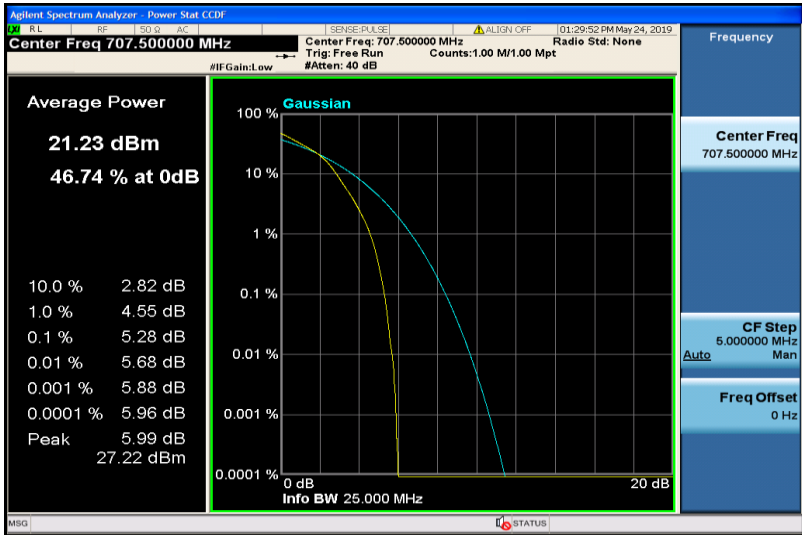

Band12-5MHz-QPSK-23095-25RB#0

Band12-5MHz-QPSK-23155-1RB#0

Band12-5MHz-QPSK-23155-25RB#0

Band12-5MHz-16QAM-23035-1RB#0

Band12-5MHz-16QAM-23035-25RB#0

Band12-5MHz-16QAM-23095-1RB#0

Band12-5MHz-16QAM-23095-25RB#0