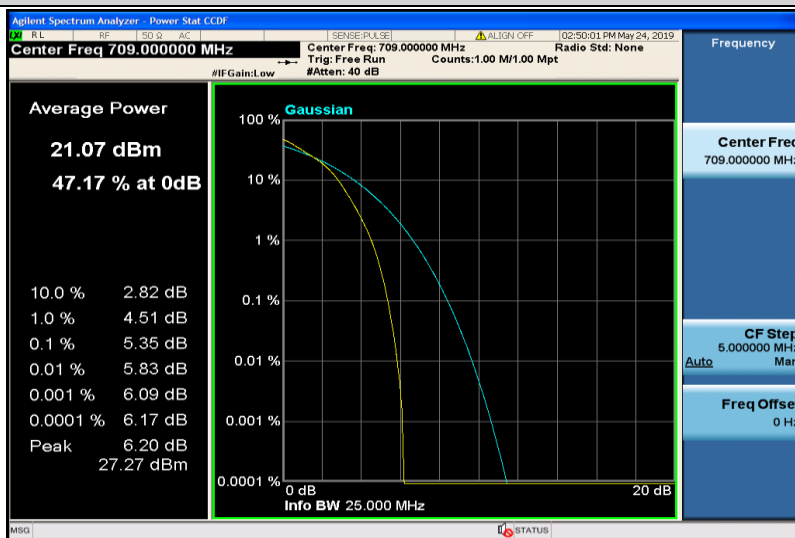

Band17-10MHz-QPSK-23790-1RB#0

Band17-10MHz-QPSK-23790-50RB#0

Band17-10MHz-QPSK-23800-1RB#0

Band17-10MHz-QPSK-23800-50RB#0

Band17-10MHz-16QAM-23780-1RB#0

Band17-10MHz-16QAM-23780-50RB#0

Band17-10MHz-16QAM-23790-1RB#0