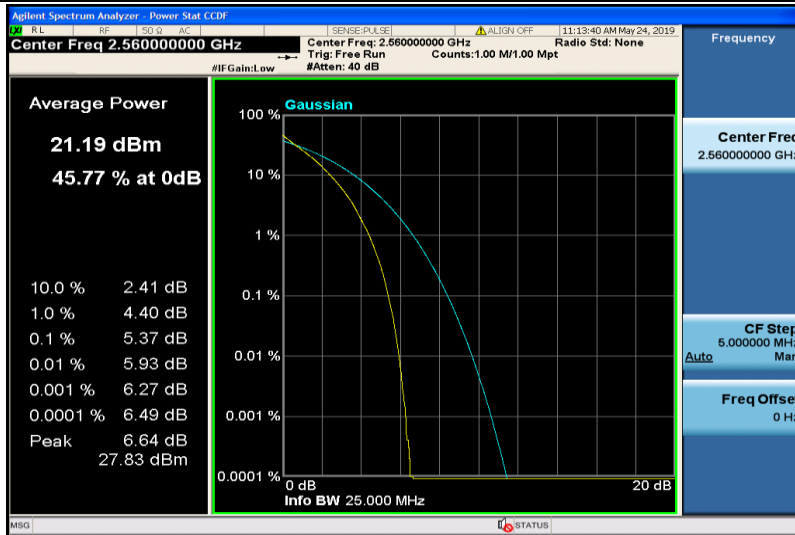

Band7-20MHz-QPSK-21350-1RB#0

Band7-20MHz-QPSK-21350-100RB#0