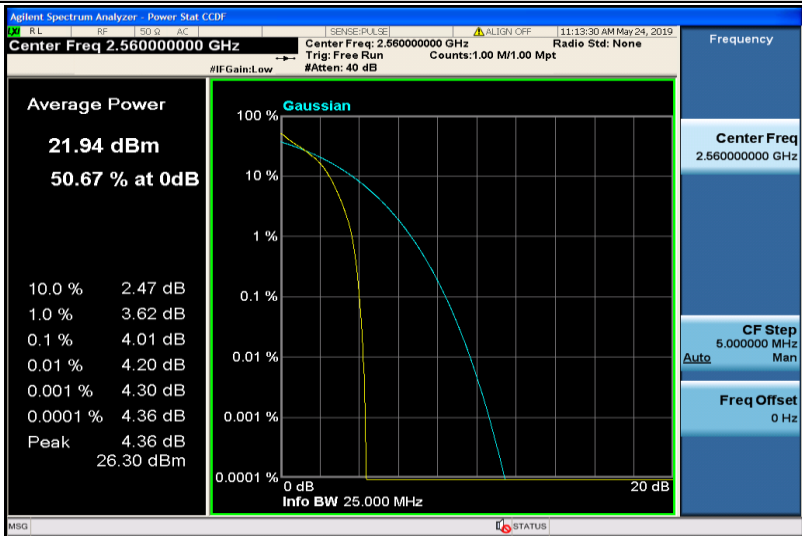

Band7-20MHz-QPSK-21100-100RB#0

Band7-20MHz-QPSK-21350-1RB#0