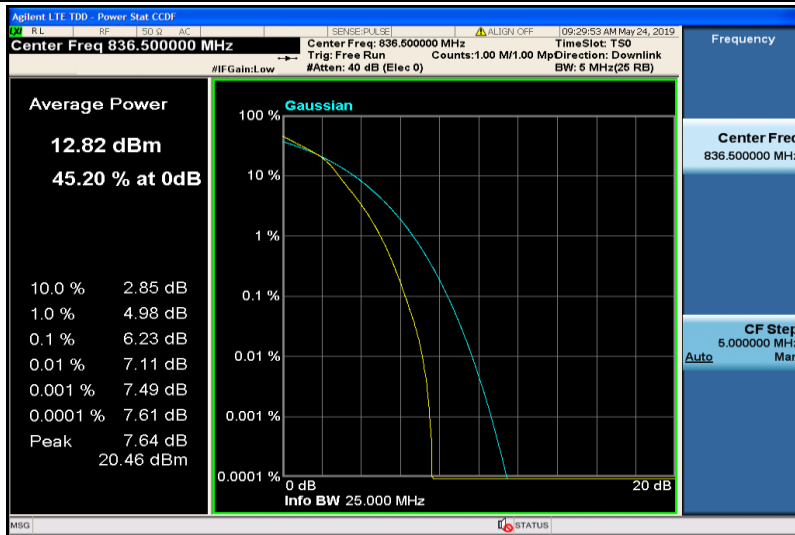

Band5-5MHz-QPSK-20625-1RB#0

Band5-5MHz-QPSK-20625-25RB#0

Band5-5MHz-16QAM-20425-1RB#0

Band5-5MHz-16QAM-20425-25RB#0

Band5-5MHz-16QAM-20525-1RB#0

Band5-5MHz-16QAM-20525-25RB#0

Band5-5MHz-16QAM-20625-1RB#0

Band5-5MHz-16QAM-20625-25RB#0