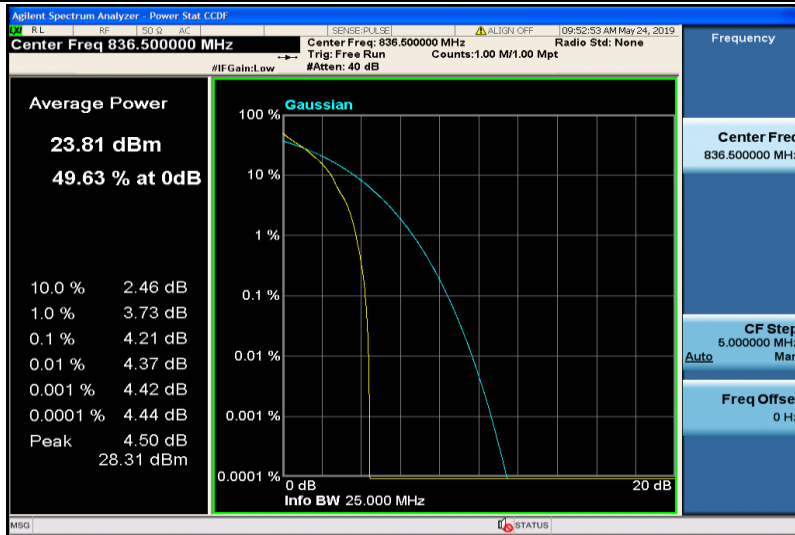

Band5-10MHz-QPSK-20450-50RB#0

Band5-10MHz-QPSK-20525-1RB#0