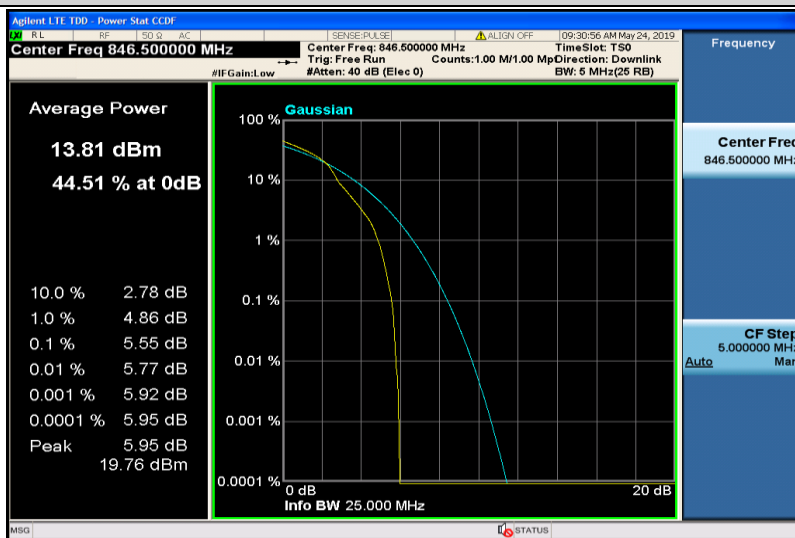

Band5-5MHz-QPSK-20625-1RB#0

Band5-5MHz-QPSK-20625-25RB#0

Band5-5MHz-16QAM-20425-1RB#0

Band5-5MHz-16QAM-20425-25RB#0

Band5-5MHz-16QAM-20525-1RB#0

Band5-5MHz-16QAM-20525-25RB#0

Band5-5MHz-16QAM-20625-1RB#0

Band5-5MHz-16QAM-20625-25RB#0