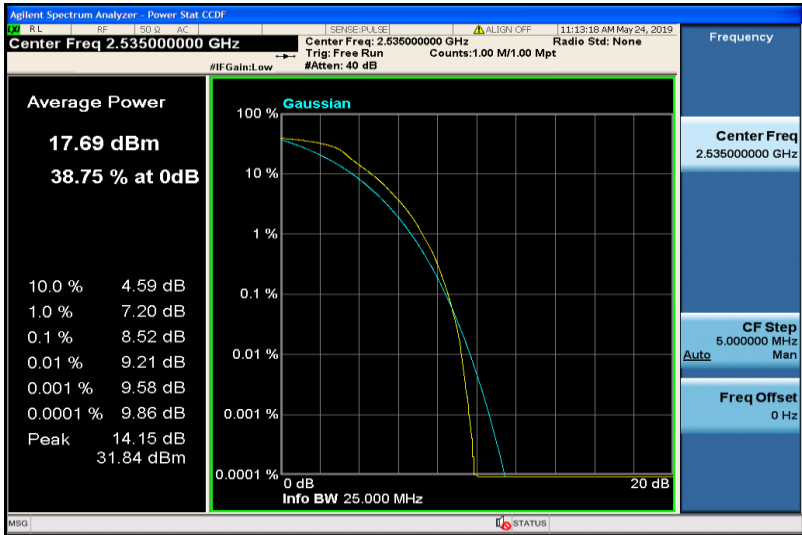

Band7-15MHz-16QAM-21100-1RB#0

Band7-15MHz-16QAM-21100-75RB#0

Band7-15MHz-16QAM-21375-1RB#0

Band7-15MHz-16QAM-21375-75RB#0

Band7-20MHz-QPSK-20850-1RB#0

Band7-20MHz-QPSK-20850-100RB#0

Band7-20MHz-QPSK-21100-1RB#0