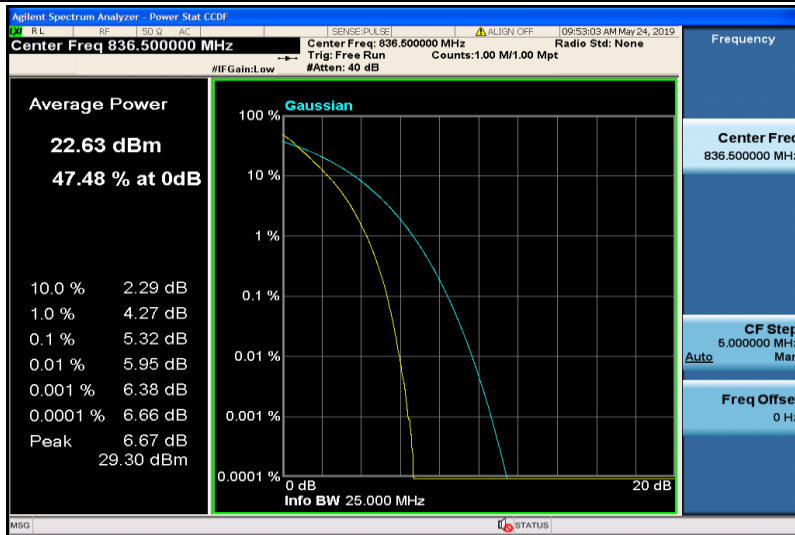

Band5-10MHz-QPSK-20525-1RB#0

Band5-10MHz-QPSK-20525-50RB#0