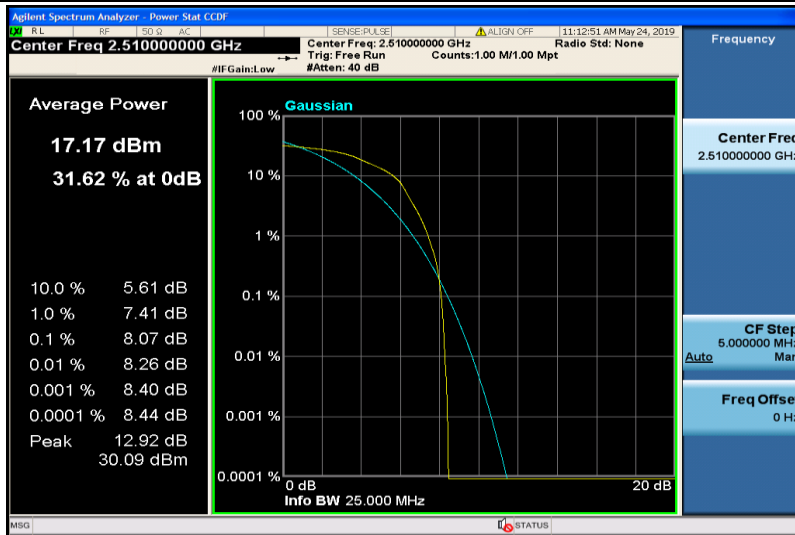

Band7-20MHz-QPSK-21350-100RB#0

Band7-20MHz-16QAM-20850-1RB#0