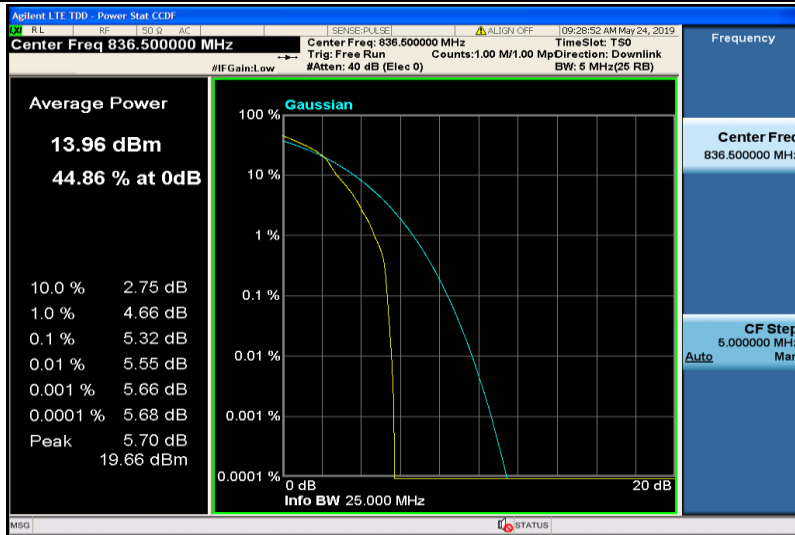

Band5-5MHz-QPSK-20625-1RB#0

Band5-5MHz-QPSK-20625-25RB#0

Band5-5MHz-16QAM-20425-1RB#0

Band5-5MHz-16QAM-20425-25RB#0

Band5-5MHz-16QAM-20525-1RB#0

Band5-5MHz-16QAM-20525-25RB#0

Band5-5MHz-16QAM-20625-1RB#0

Band5-5MHz-16QAM-20625-25RB#0