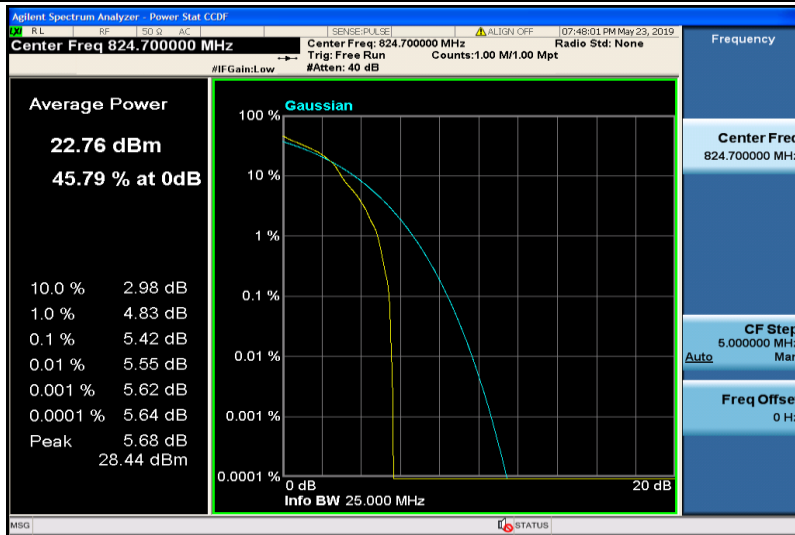

Band5-1.4MHz-QPSK-20643-6RB#0

Band5-1.4MHz-16QAM-20407-1RB#0

Band5-1.4MHz-16QAM-20407-6RB#0

Band5-1.4MHz-16QAM-20525-1RB#0

Band5-1.4MHz-16QAM-20525-6RB#0

Band5-1.4MHz-16QAM-20643-1RB#0

Band5-1.4MHz-16QAM-20643-6RB#0