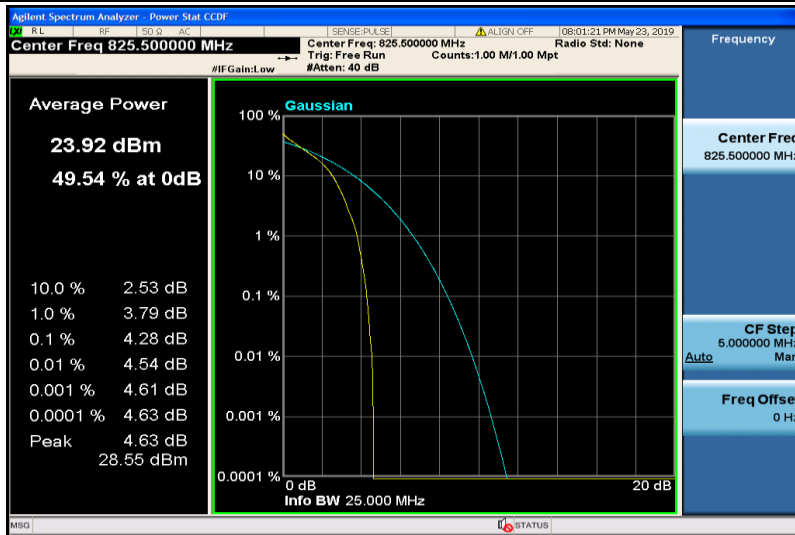

Band5-1.4MHz-QPSK-20643-6RB#0

Band5-1.4MHz-16QAM-20407-1RB#0

Band5-1.4MHz-16QAM-20407-6RB#0

Band5-1.4MHz-16QAM-20525-1RB#0

Band5-1.4MHz-16QAM-20525-6RB#0

Band5-1.4MHz-16QAM-20643-1RB#0

Band5-1.4MHz-16QAM-20643-6RB#0