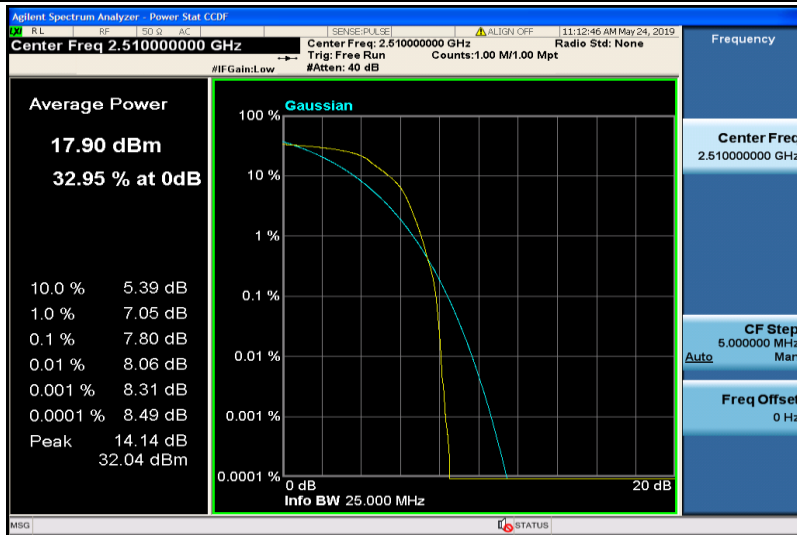

Band7-15MHz-16QAM-21100-1RB#0

Band7-15MHz-16QAM-21100-75RB#0

Band7-15MHz-16QAM-21375-1RB#0

Band7-15MHz-16QAM-21375-75RB#0

Band7-20MHz-QPSK-20850-1RB#0

Band7-20MHz-QPSK-20850-100RB#0

Band7-20MHz-QPSK-21100-1RB#0