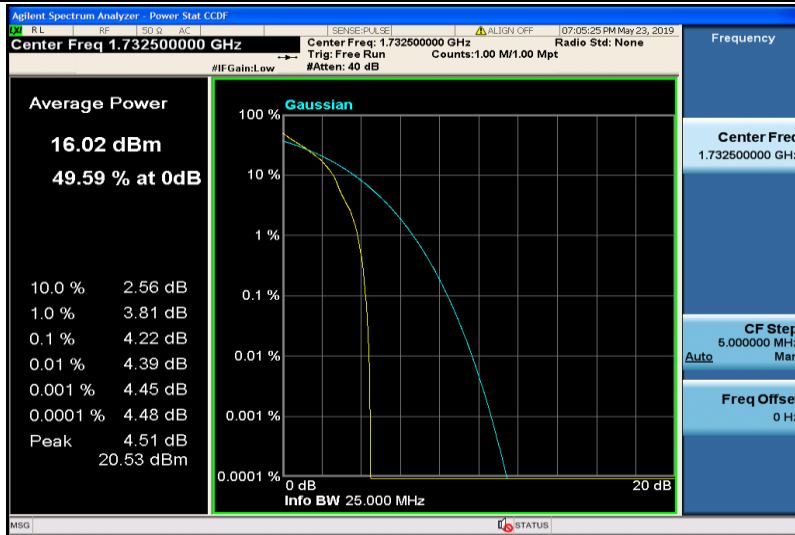

Band4-10MHz-16QAM-20175-50RB#0

Band4-10MHz-16QAM-20350-1RB#0

Band4-10MHz-16QAM-20350-50RB#0

Band4-15MHz-QPSK-20025-1RB#0

Band4-15MHz-QPSK-20025-75RB#0

Band4-15MHz-QPSK-20175-1RB#0

Band4-15MHz-QPSK-20175-75RB#0