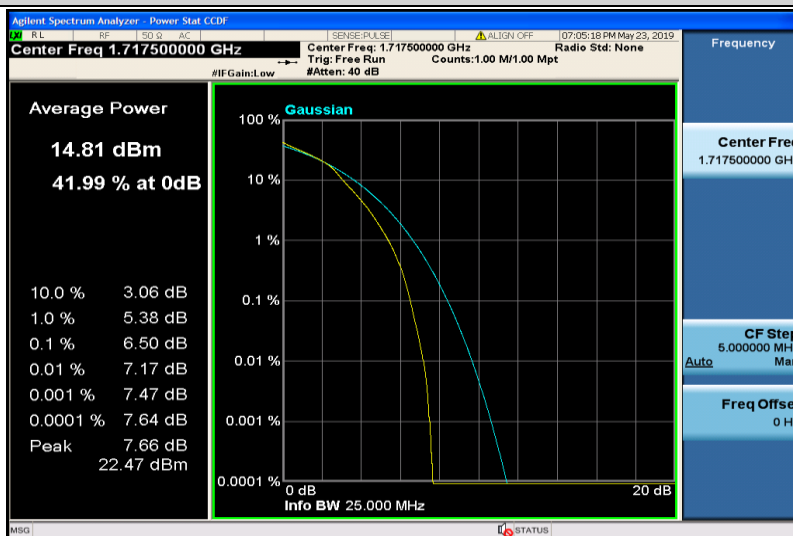

Band4-15MHz-16QAM-20025-1RB#0

Band4-15MHz-16QAM-20025-75RB#0