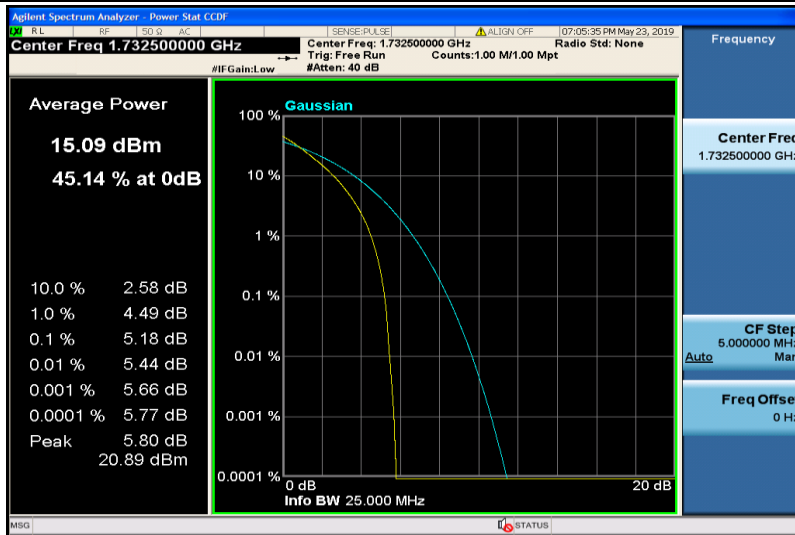

Band4-10MHz-16QAM-20175-50RB#0

Band4-10MHz-16QAM-20350-1RB#0

Band4-10MHz-16QAM-20350-50RB#0

Band4-15MHz-QPSK-20025-1RB#0

Band4-15MHz-QPSK-20025-75RB#0

Band4-15MHz-QPSK-20175-1RB#0

Band4-15MHz-QPSK-20175-75RB#0