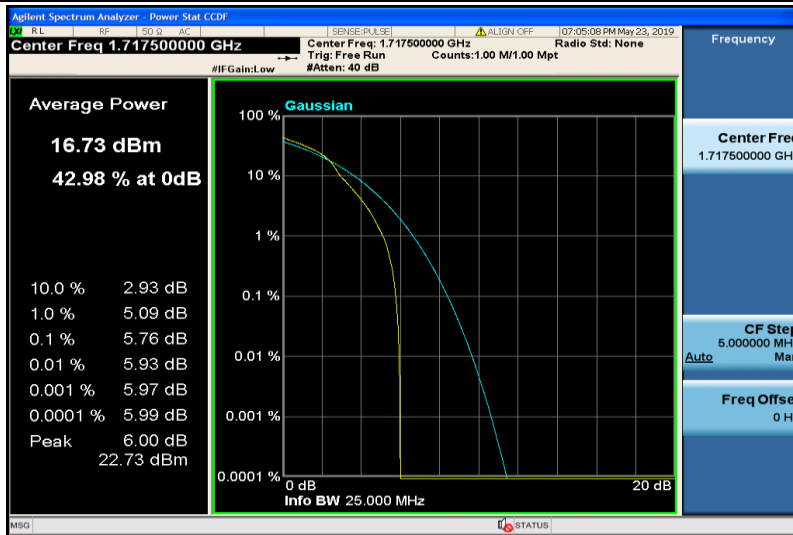

Band4-15MHz-QPSK-20325-75RB#0

Band4-15MHz-16QAM-20025-1RB#0