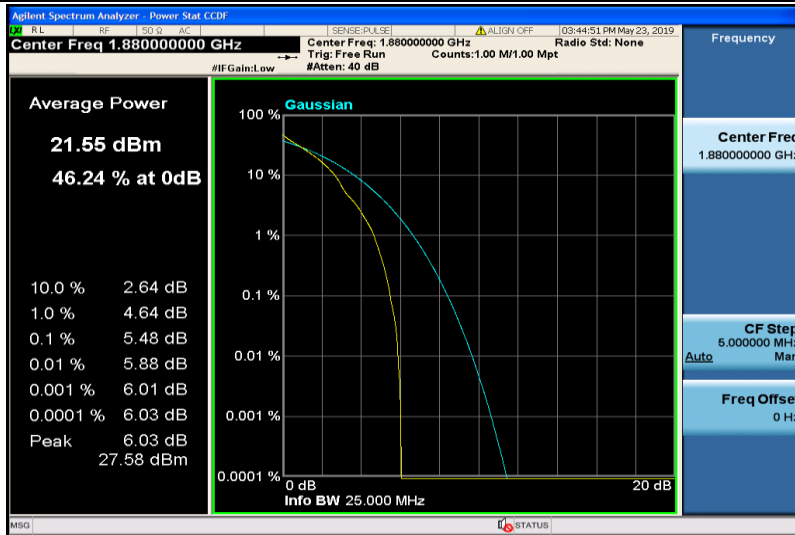

Band2-1.4MHz-QPSK-18900-1RB#0