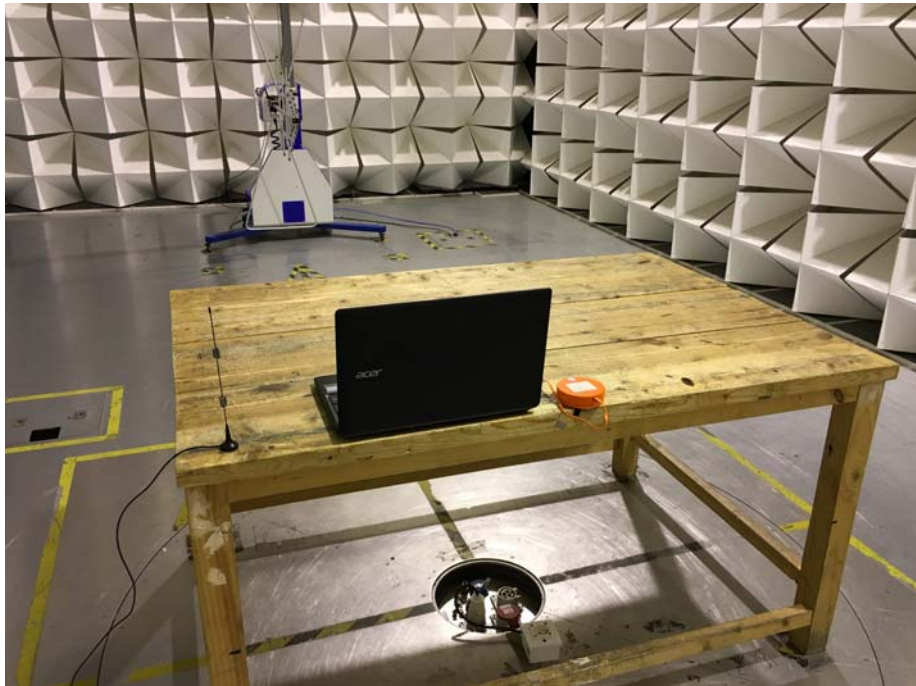

## Appendix WTS17S0681754E\_Photo

---

**3G/4G Setup photo Model S008 FCC ID: GVQS008**

**Photograph - Spurious Emissions Radiated Test Setup**

Below 30MHz Test Site 2#

For 30MHz-1000MHz Test Site 2#