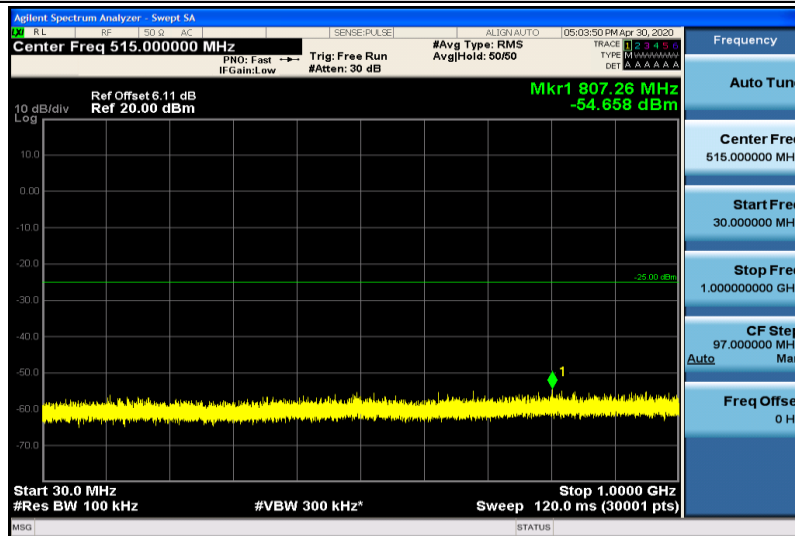

Band7-5MHz-16QAM-21425-1RB#0-1000~26000MHz

Band7-10MHz-QPSK-20800-1RB#0-30~1000MHz