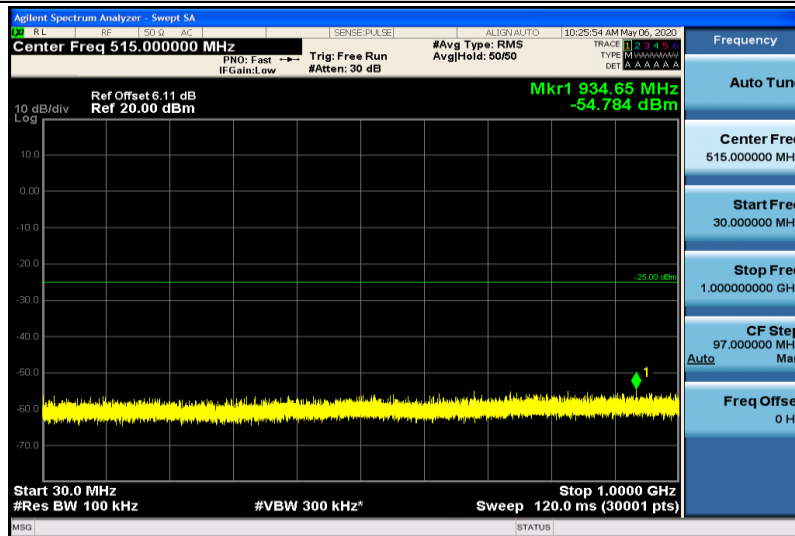

Band7-20MHz-QPSK-20850-1RB#0-1000~26000MHz

Band7-20MHz-QPSK-21100-1RB#0-30~1000MHz