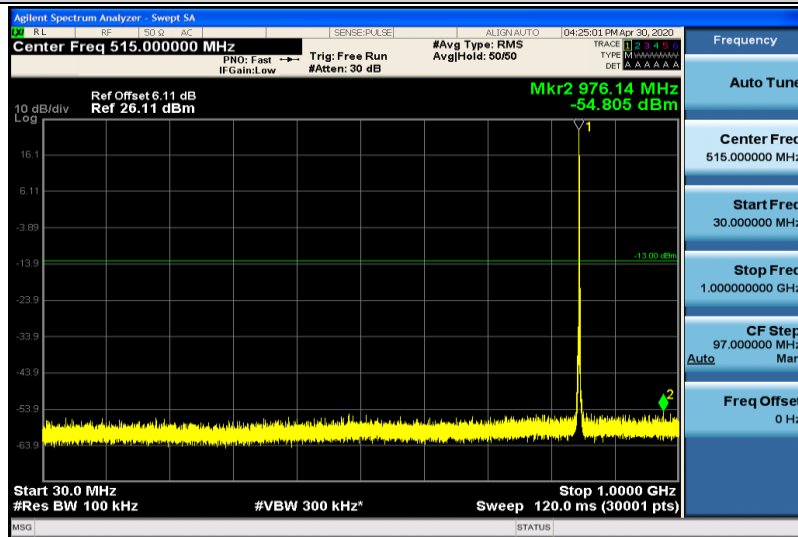

Band5-1.4MHz-16QAM-20525-1RB#0-1000~26000MHz

Band5-1.4MHz-16QAM-20643-1RB#0-30~1000MHz