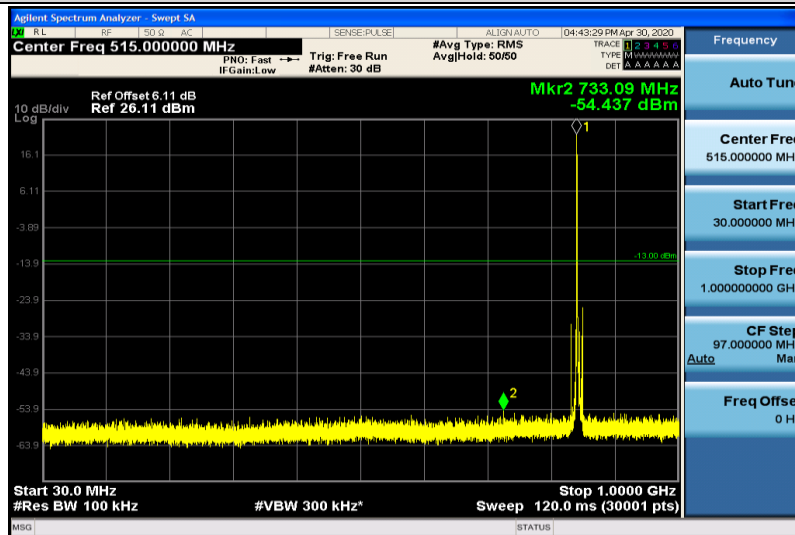

Band5-5MHz-16QAM-20525-1RB#0-1000~26000MHz

Band5-5MHz-16QAM-20625-1RB#0-30~1000MHz