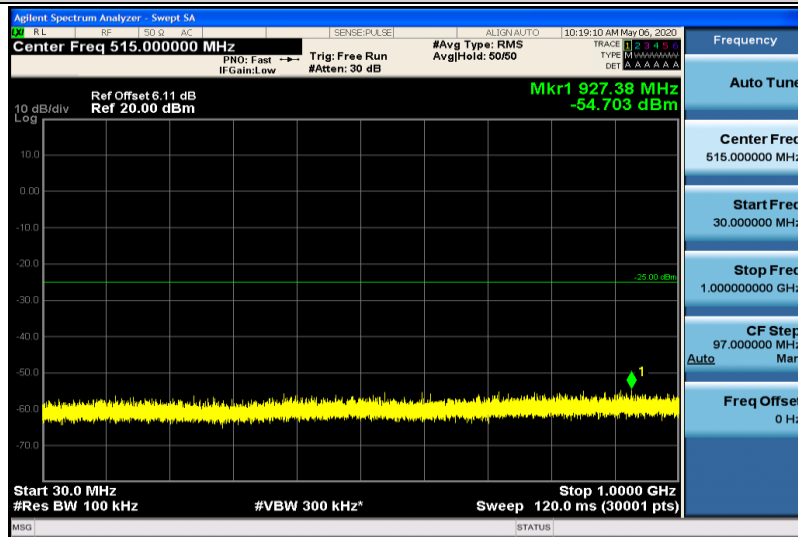

Band7-15MHz-QPSK-21375-1RB#0-1000~26000MHz

Band7-15MHz-16QAM-20825-1RB#0-30~1000MHz