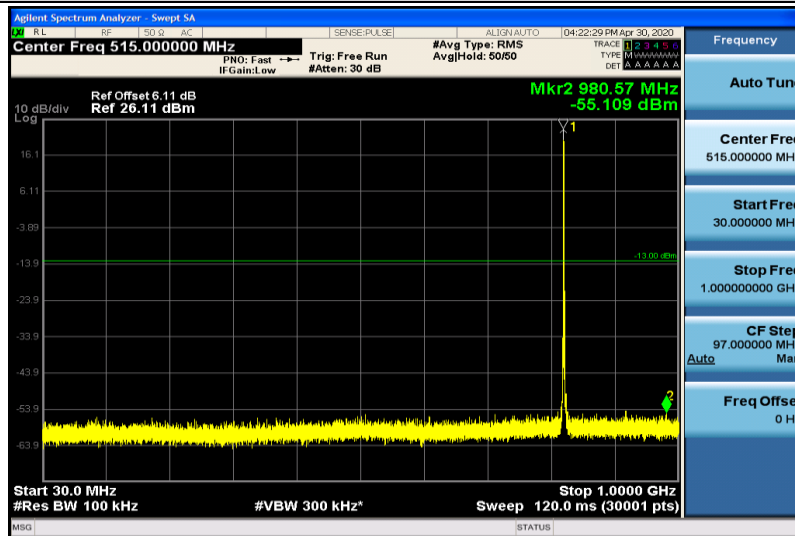

Band5-1.4MHz-QPSK-20643-1RB#0-1000~26000MHz

Band5-1.4MHz-16QAM-20407-1RB#0-30~1000MHz