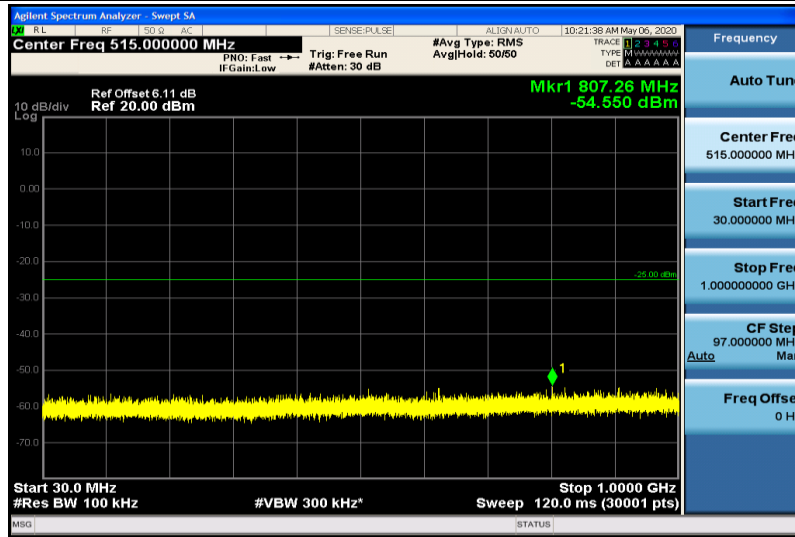

Band7-15MHz-16QAM-21100-1RB#0-1000~26000MHz

Band7-15MHz-16QAM-21375-1RB#0-30~1000MHz