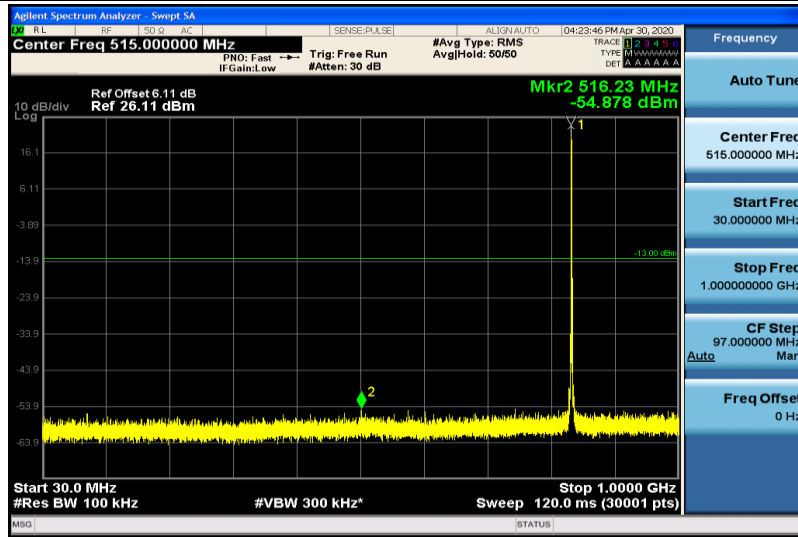

Band5-1.4MHz-QPSK-20643-1RB#0-30~1000MHz

Band5-1.4MHz-QPSK-20643-1RB#0-1000~26000MHz

Band5-1.4MHz-16QAM-20407-1RB#0-30~1000MHz

Band5-1.4MHz-16QAM-20407-1RB#0-1000~26000MHz

Band5-1.4MHz-16QAM-20525-1RB#0-30~1000MHz