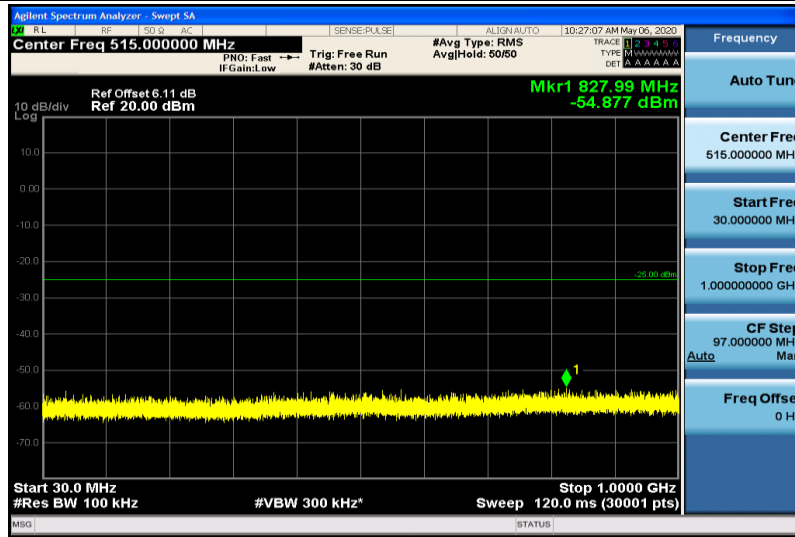

Band7-20MHz-QPSK-21100-1RB#0-1000~26000MHz

Band7-20MHz-QPSK-21350-1RB#0-30~1000MHz