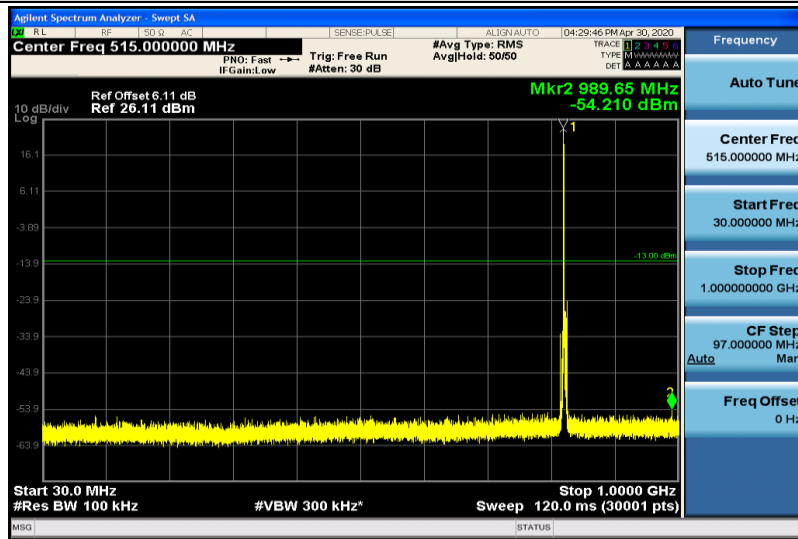

Band5-1.4MHz-16QAM-20643-1RB#0-1000~26000MHz

Band5-3MHz-QPSK-20415-1RB#0-30~100MHz