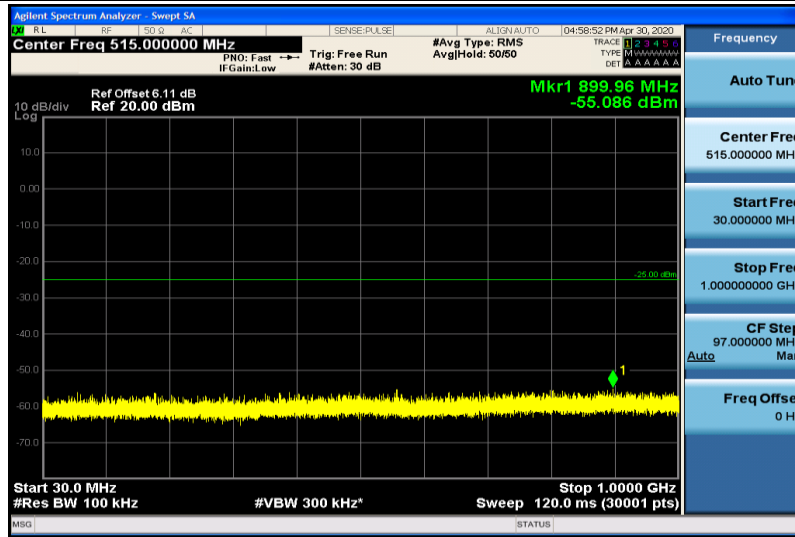

Band7-5MHz-QPSK-21425-1RB#0-30~1000MHz

Band7-5MHz-QPSK-21425-1RB#0-1000~26000MHz

Band7-5MHz-16QAM-20775-1RB#0-30~1000MHz

Band7-5MHz-16QAM-20775-1RB#0-1000~26000MHz

Band7-5MHz-16QAM-21100-1RB#0-30~1000MHz

Band7-5MHz-16QAM-21100-1RB#0-1000~26000MHz