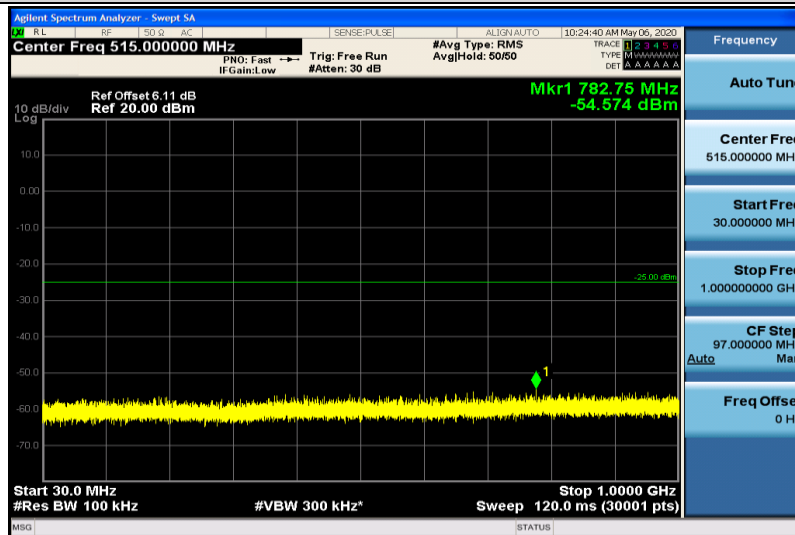

Band7-15MHz-16QAM-21100-1RB#0-30~1000MHz

Band7-15MHz-16QAM-21100-1RB#0-1000~26000MHz

Band7-15MHz-16QAM-21375-1RB#0-30~1000MHz

Band7-15MHz-16QAM-21375-1RB#0-1000~26000MHz

Band7-20MHz-QPSK-20850-1RB#0-30~1000MHz