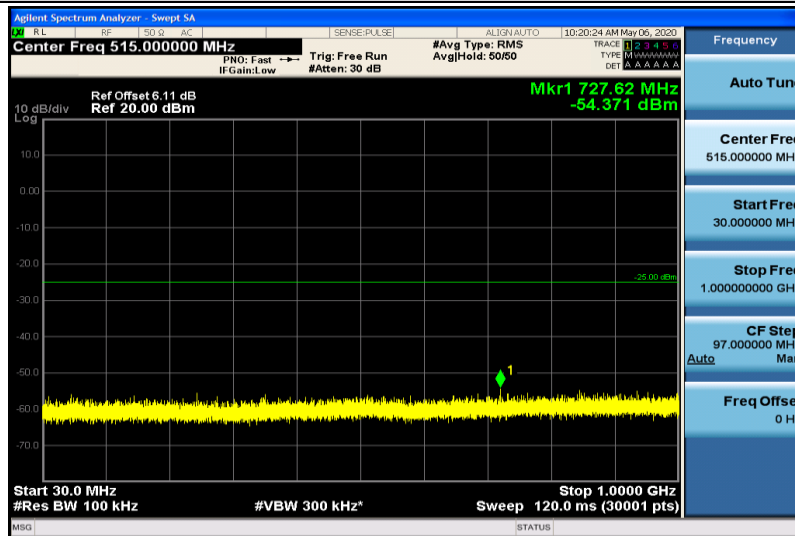

Band7-15MHz-QPSK-21100-1RB#0-1000~26000MHz

Band7-15MHz-QPSK-21375-1RB#0-30~1000MHz

Band7-15MHz-QPSK-21375-1RB#0-1000~26000MHz

Band7-15MHz-16QAM-20825-1RB#0-30~1000MHz

Band7-15MHz-16QAM-20825-1RB#0-1000~26000MHz