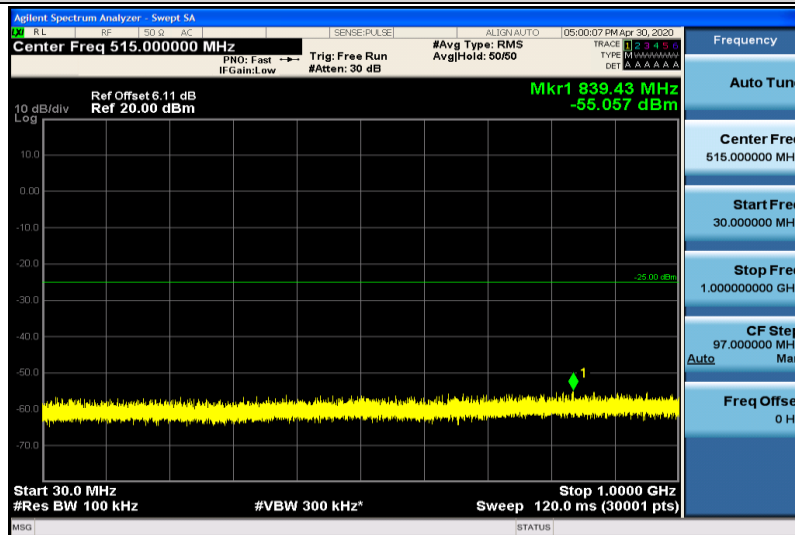

Band7-5MHz-QPSK-21425-1RB#0-30~1000MHz

Band7-5MHz-QPSK-21425-1RB#0-1000~26000MHz

Band7-5MHz-16QAM-20775-1RB#0-30~1000MHz

Band7-5MHz-16QAM-20775-1RB#0-1000~26000MHz

Band7-5MHz-16QAM-21100-1RB#0-30~1000MHz

Band7-5MHz-16QAM-21100-1RB#0-1000~26000MHz