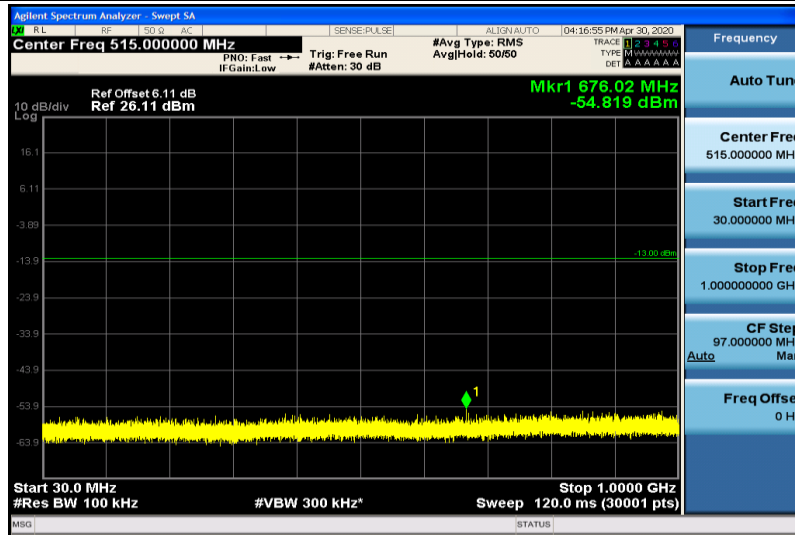

Band4-20MHz-QPSK-20050-1RB#0-1000~26000MHz

Band4-20MHz-QPSK-20175-1RB#0-30~1000MHz