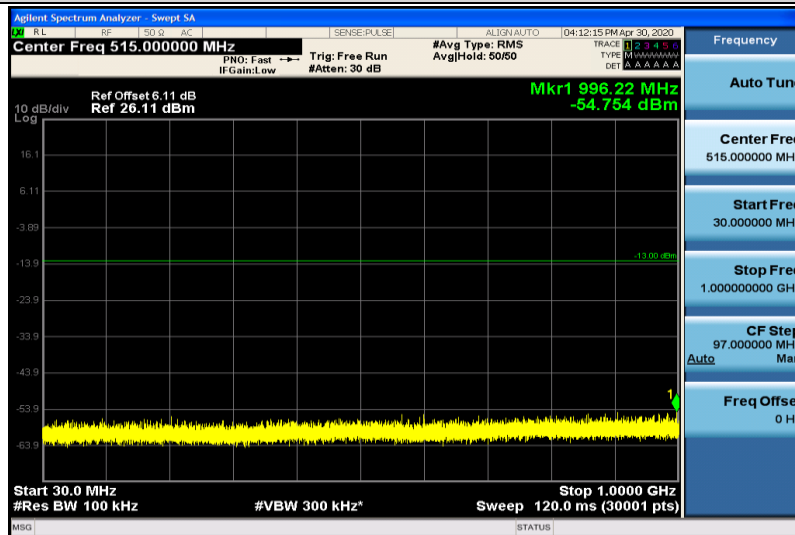

Band4-15MHz-QPSK-20175-1RB#0-1000~26000MHz

Band4-15MHz-QPSK-20325-1RB#0-30~1000MHz