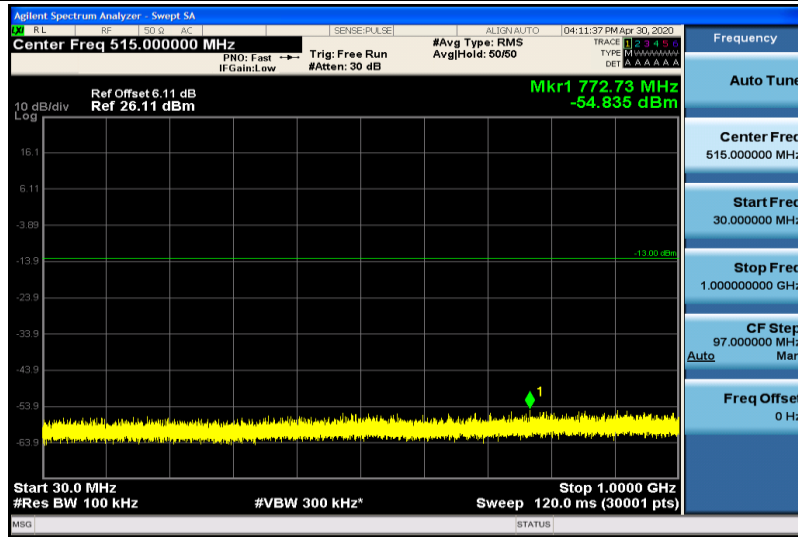

Band4-15MHz-16QAM-20025-1RB#0-1000~26000MHz

Band4-15MHz-16QAM-20175-1RB#0-30~1000MHz