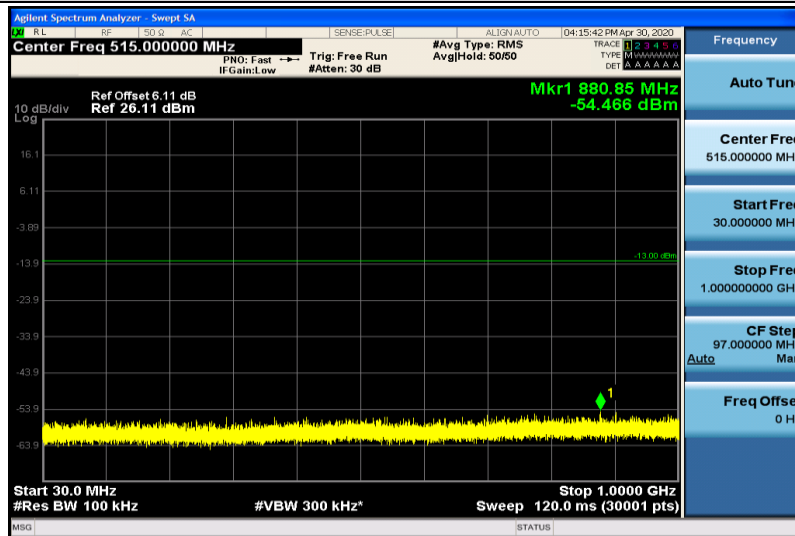

Band4-15MHz-16QAM-20325-1RB#0-1000~26000MHz

Band4-20MHz-QPSK-20050-1RB#0-30~1000MHz