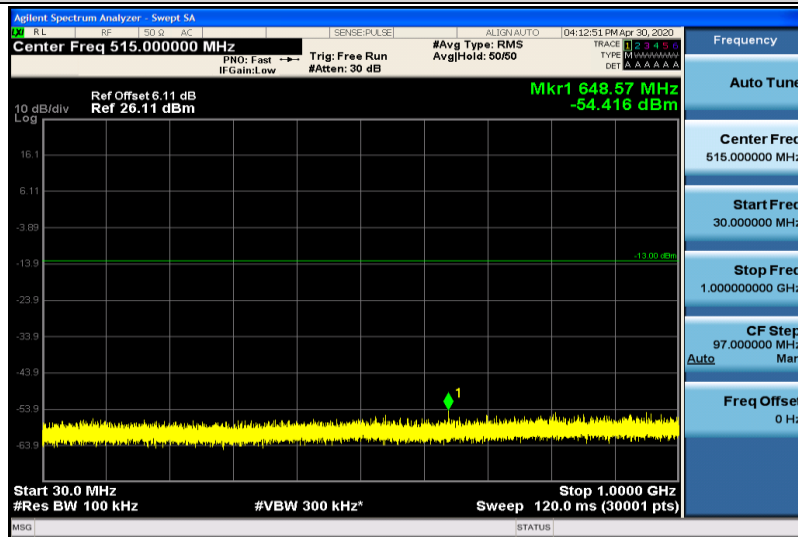

Band4-15MHz-16QAM-20025-1RB#0-30~1000MHz

Band4-15MHz-16QAM-20025-1RB#0-1000~26000MHz

Band4-15MHz-16QAM-20175-1RB#0-30~1000MHz

Band4-15MHz-16QAM-20175-1RB#0-1000~26000MHz

Band4-15MHz-16QAM-20325-1RB#0-30~1000MHz