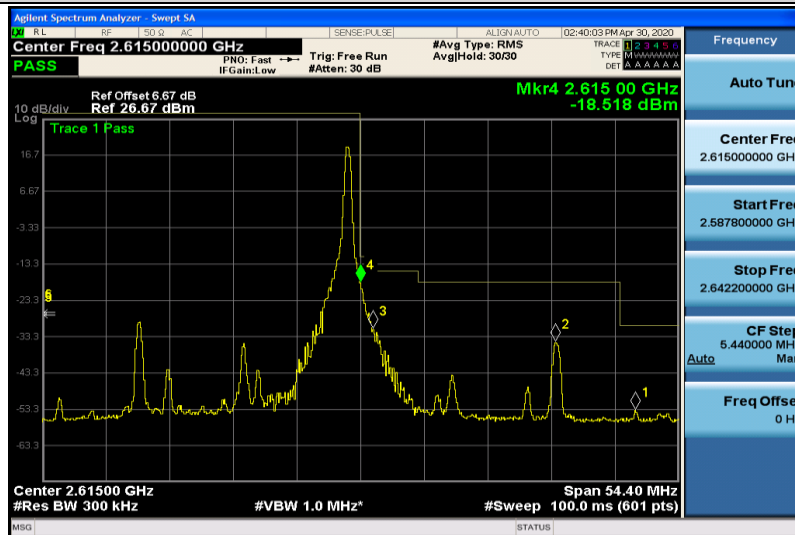

Band41-15MHz-16QAM-40315-75RB#0

Band41-15MHz-16QAM-40740-1RB#74

Band41-15MHz-16QAM-40740-75RB#0

Band41-15MHz-16QAM-41165-1RB#74

Band41-15MHz-16QAM-41165-75RB#0

Band41-20MHz-QPSK-40340-1RB#0

Band41-20MHz-QPSK-40340-100RB#0