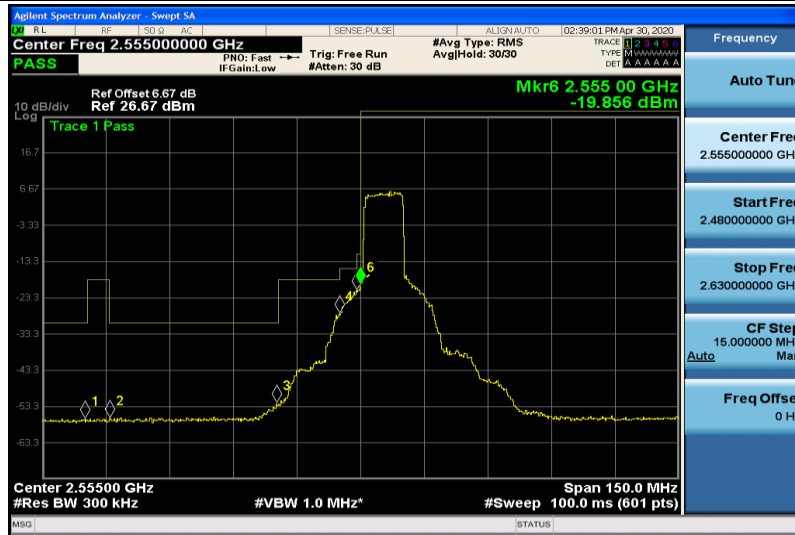

Band41-15MHz-16QAM-40315-75RB#0

Band41-15MHz-16QAM-40740-1RB#74

Band41-15MHz-16QAM-40740-75RB#0

Band41-15MHz-16QAM-41165-1RB#74

Band41-15MHz-16QAM-41165-75RB#0

Band41-20MHz-QPSK-40340-1RB#0

Band41-20MHz-QPSK-40340-100RB#0