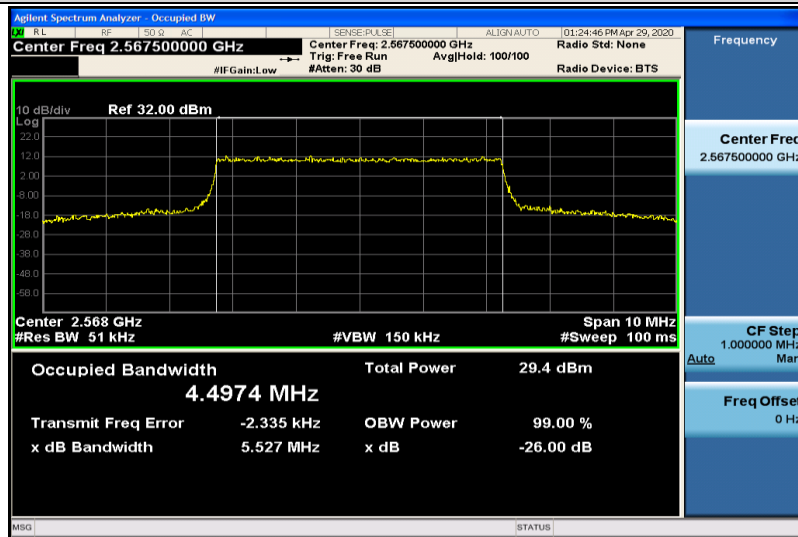

Band7-5MHz-QPSK-20775-25RB#0-4.5086

Band7-5MHz-QPSK-21100-25RB#0-4.4774

Band7-5MHz-QPSK-21425-25RB#0-4.4974

Band7-5MHz-16QAM-20775-25RB#0-4.4943

Band7-5MHz-16QAM-21100-25RB#0-4.4865

Band7-5MHz-16QAM-21425-25RB#0-4.4981