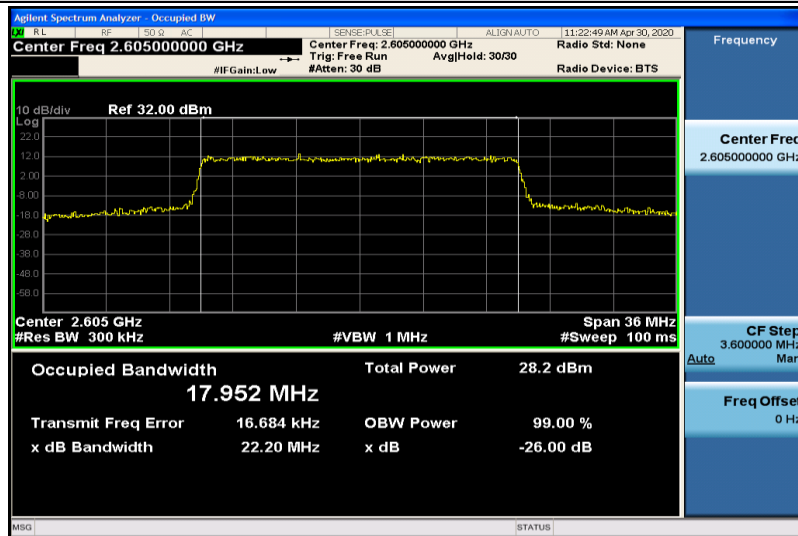

Band41-20MHz-QPSK-40740-100RB#0-17.952