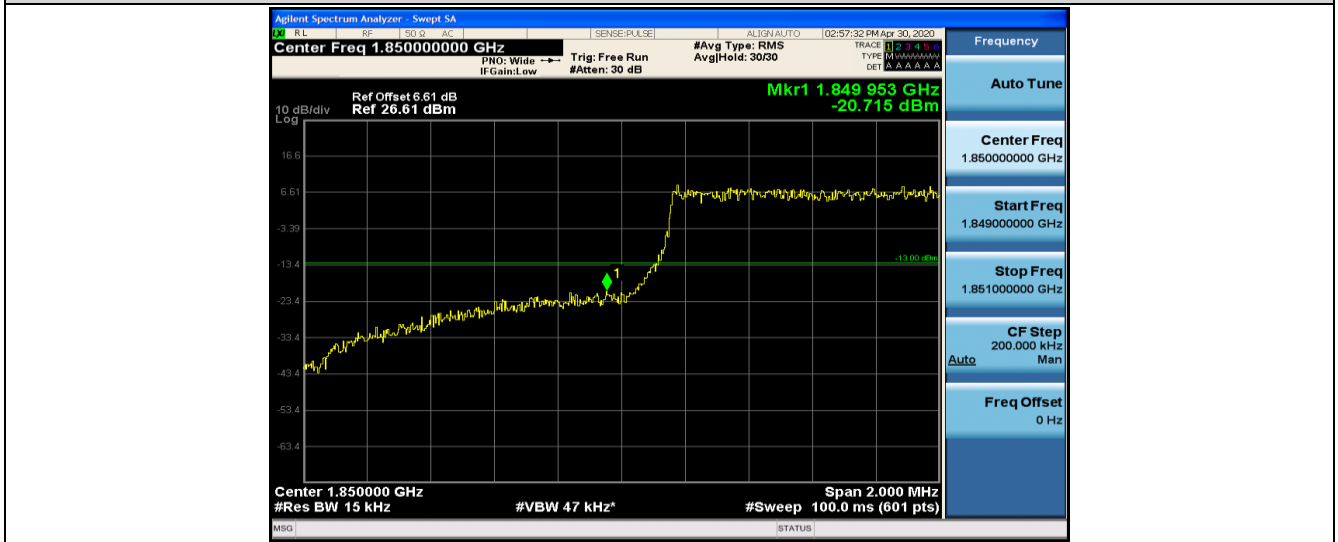

Band2-1.4MHz-QPSK-18607-6RB#0