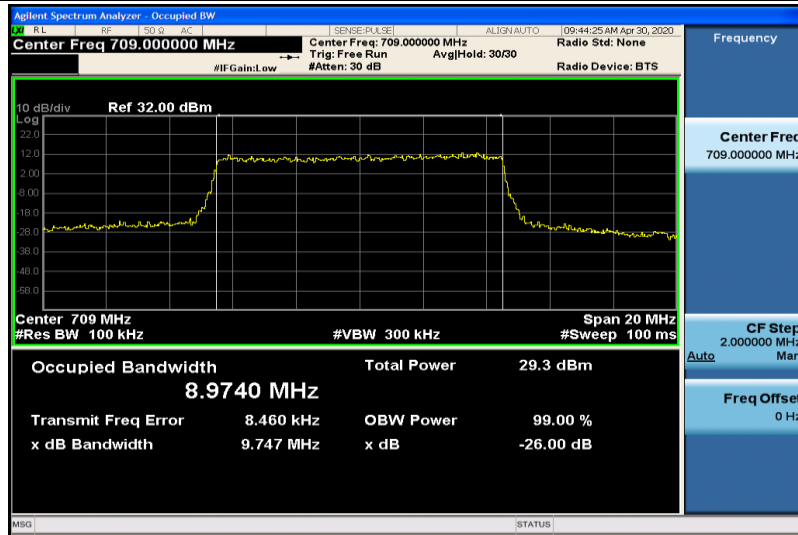

Band17-5MHz-QPSK-23755-25RB#0-4.4916

Band17-5MHz-QPSK-23790-25RB#0-4.4772

Band17-5MHz-QPSK-23825-25RB#0-4.4815

Band17-5MHz-16QAM-23755-25RB#0-4.4864

Band17-5MHz-16QAM-23790-25RB#0-4.4853

Band17-5MHz-16QAM-23825-25RB#0-4.4794