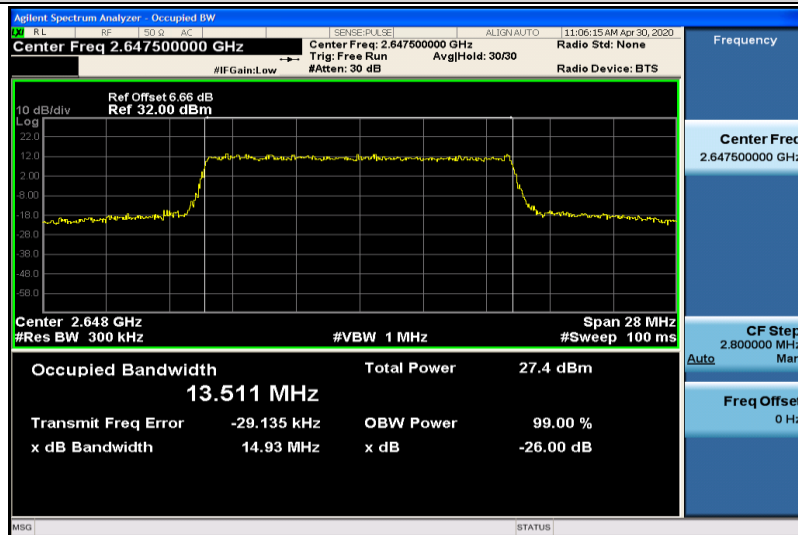

Band41-15MHz-QPSK-40315-75RB#0-13.472

Band41-15MHz-QPSK-40740-75RB#0-13.561

Band41-15MHz-QPSK-41165-75RB#0-13.514

Band41-15MHz-16QAM-40315-75RB#0-13.529

Band41-15MHz-16QAM-40740-75RB#0-13.529

Band41-15MHz-16QAM-41165-75RB#0-13.511