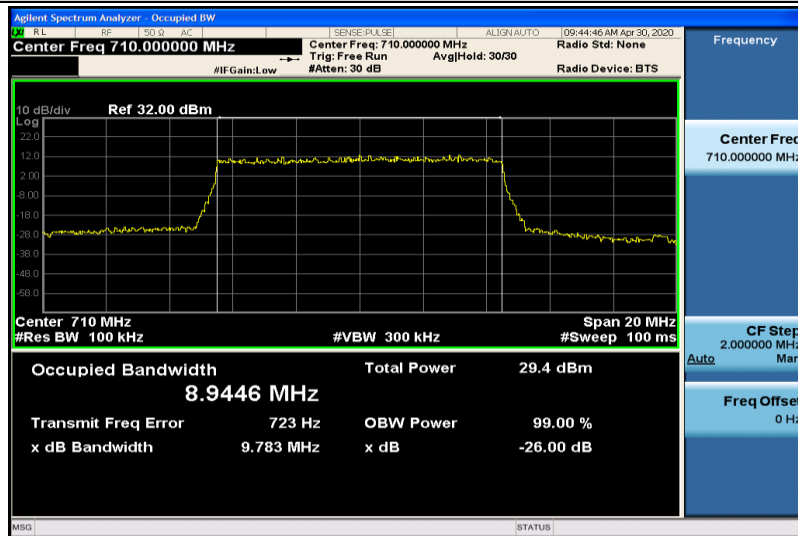

Band17-10MHz-QPSK-23790-50RB#0-8.9446