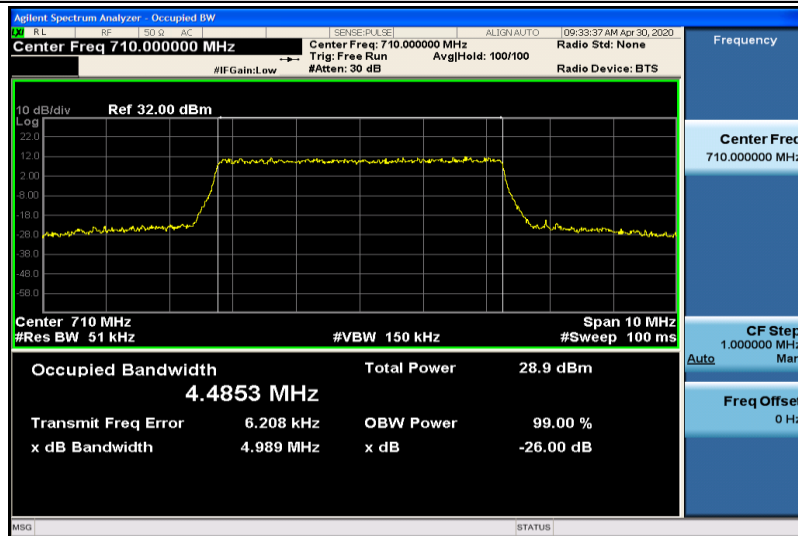

Band17-5MHz-QPSK-23755-25RB#0-4.4916

Band17-5MHz-QPSK-23790-25RB#0-4.4772

Band17-5MHz-QPSK-23825-25RB#0-4.4815

Band17-5MHz-16QAM-23755-25RB#0-4.4864

Band17-5MHz-16QAM-23790-25RB#0-4.4853

Band17-5MHz-16QAM-23825-25RB#0-4.4794