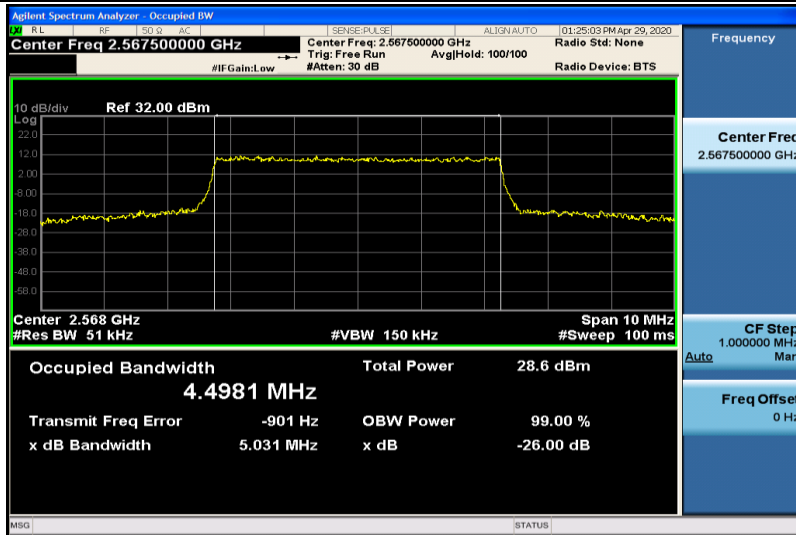

Band7-5MHz-QPSK-20775-25RB#0-4.5086

Band7-5MHz-QPSK-21100-25RB#0-4.4774

Band7-5MHz-QPSK-21425-25RB#0-4.4974

Band7-5MHz-16QAM-20775-25RB#0-4.4943

Band7-5MHz-16QAM-21100-25RB#0-4.4865

Band7-5MHz-16QAM-21425-25RB#0-4.4981