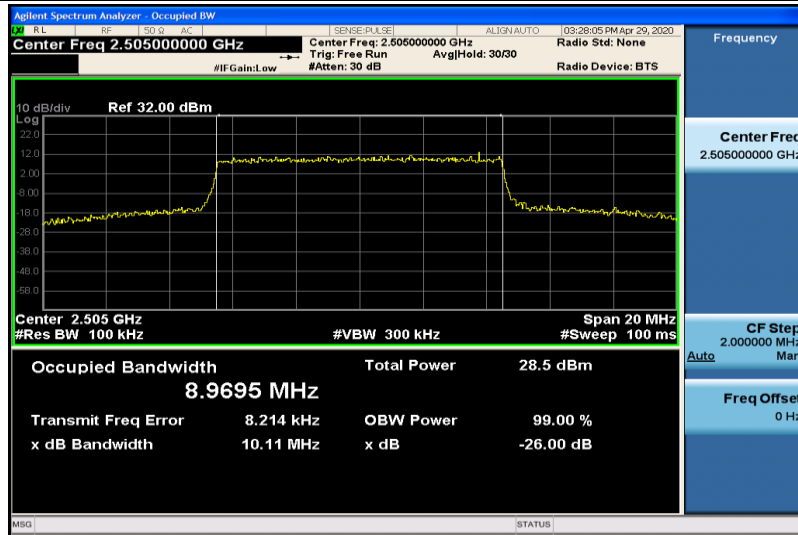

Band7-10MHz-16QAM-20800-50RB#0-8.9695