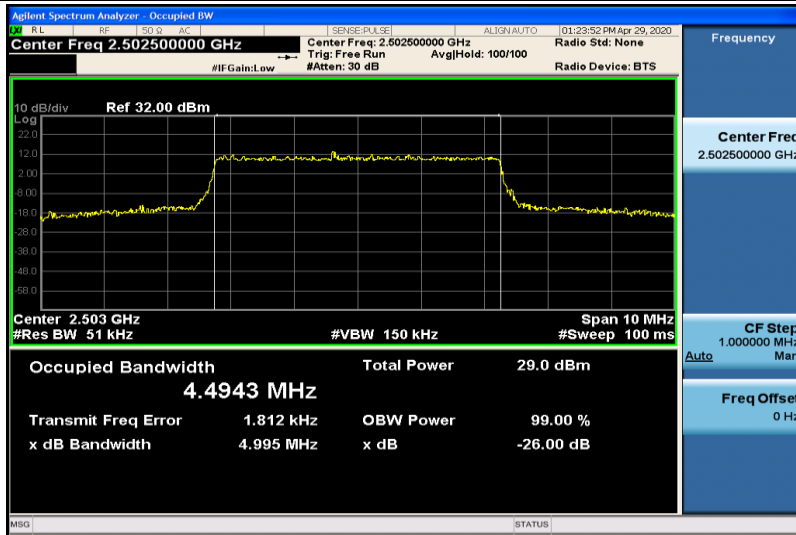

Band7-5MHz-QPSK-20775-25RB#0-4.5086

Band7-5MHz-QPSK-21100-25RB#0-4.4774

Band7-5MHz-QPSK-21425-25RB#0-4.4974

Band7-5MHz-16QAM-20775-25RB#0-4.4943

Band7-5MHz-16QAM-21100-25RB#0-4.4865

Band7-5MHz-16QAM-21425-25RB#0-4.4981