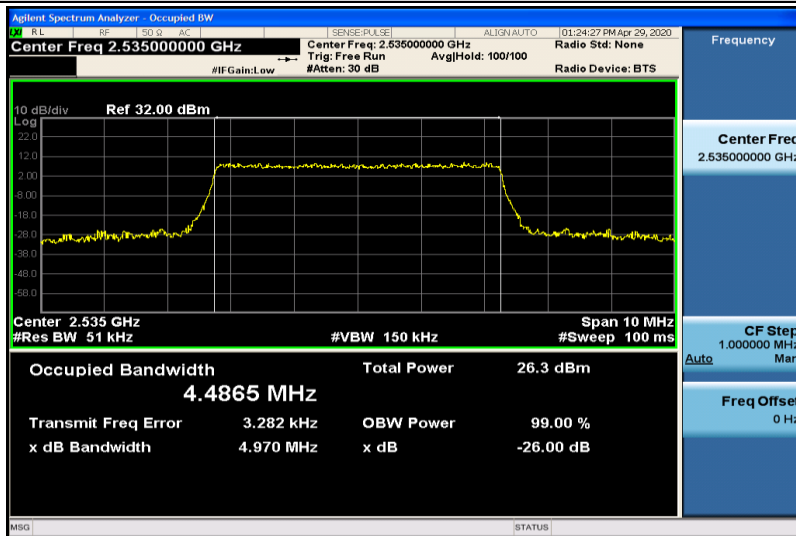

Band7-5MHz-QPSK-20775-25RB#0-4.5086

Band7-5MHz-QPSK-21100-25RB#0-4.4774

Band7-5MHz-QPSK-21425-25RB#0-4.4974

Band7-5MHz-16QAM-20775-25RB#0-4.4943

Band7-5MHz-16QAM-21100-25RB#0-4.4865

Band7-5MHz-16QAM-21425-25RB#0-4.4981