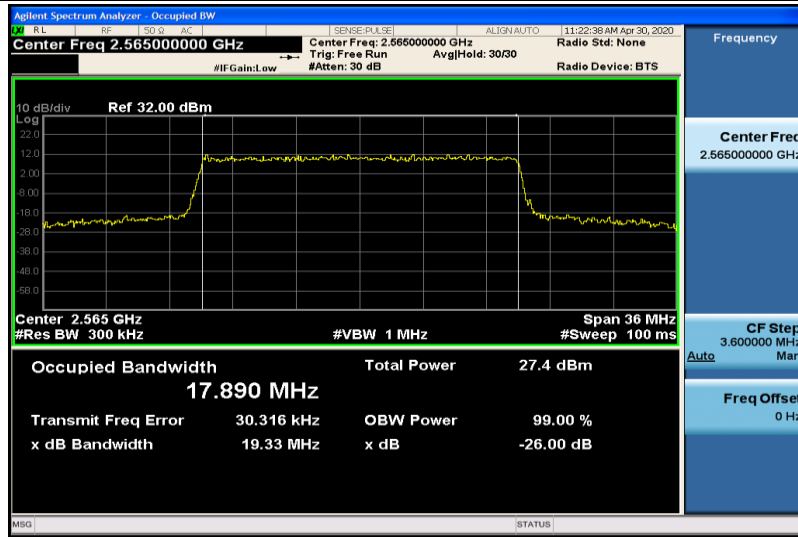

Band41-20MHz-16QAM-40340-100RB#0-17.890