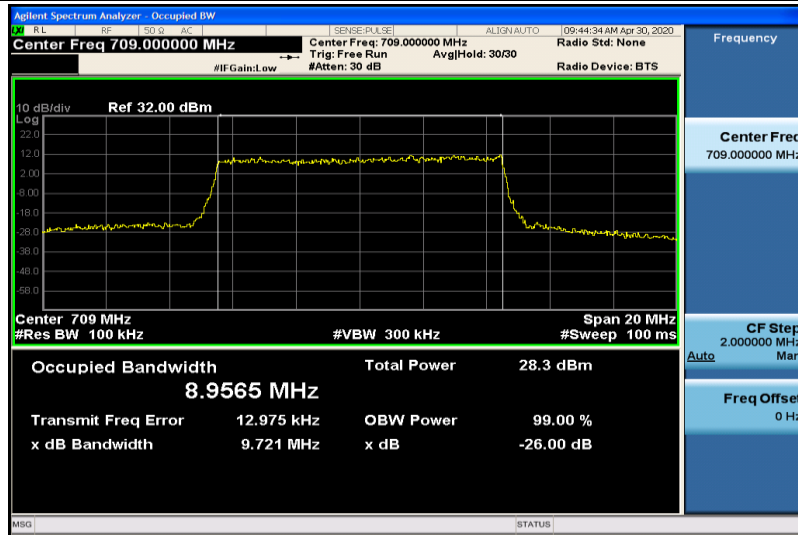

Band17-10MHz-16QAM-23780-50RB#0-8.9565