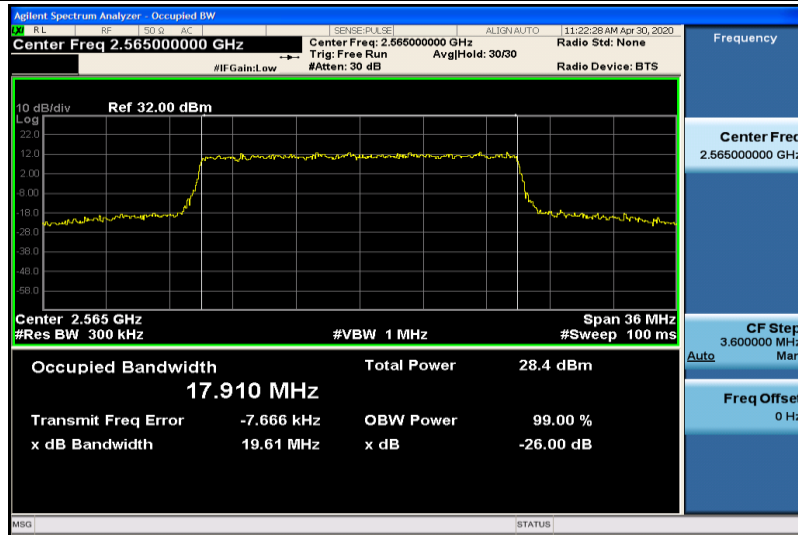

Band41-15MHz-QPSK-40315-75RB#0-13.472

Band41-15MHz-QPSK-40740-75RB#0-13.561

Band41-15MHz-QPSK-41165-75RB#0-13.514

Band41-15MHz-16QAM-40315-75RB#0-13.529

Band41-15MHz-16QAM-40740-75RB#0-13.529

Band41-15MHz-16QAM-41165-75RB#0-13.511