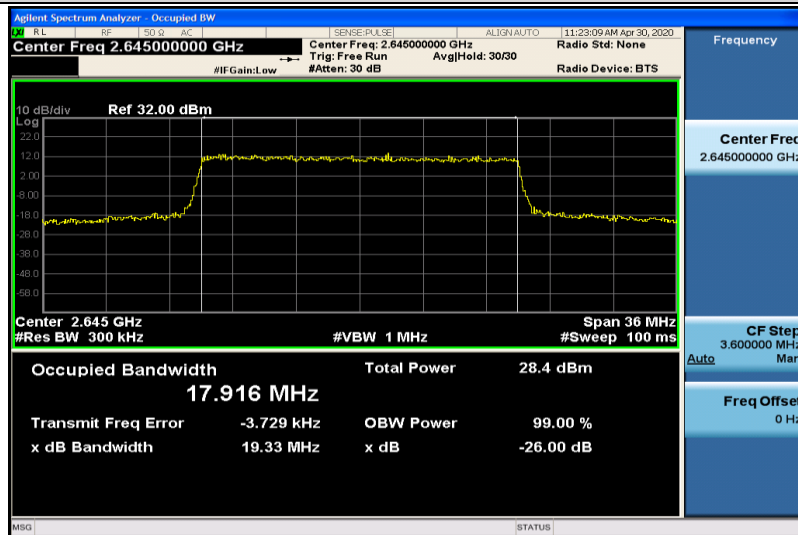

Band41-20MHz-QPSK-41140-100RB#0-17.916