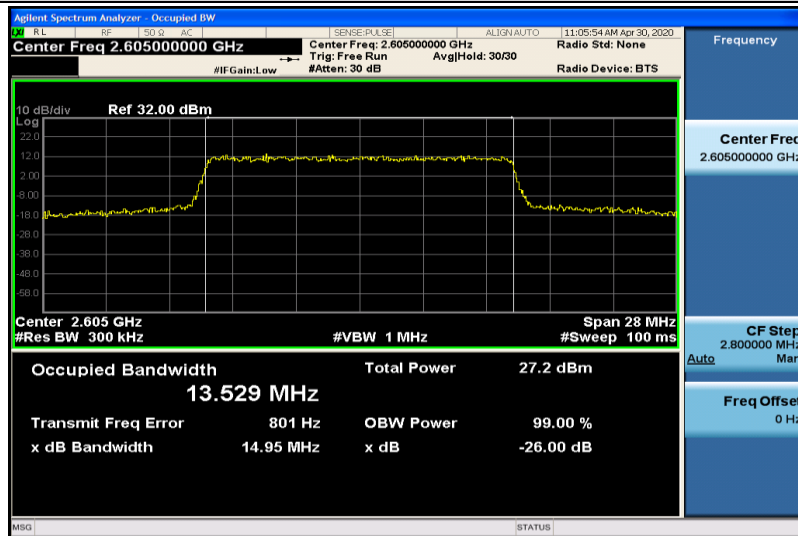

Band41-15MHz-QPSK-40315-75RB#0-13.472

Band41-15MHz-QPSK-40740-75RB#0-13.561

Band41-15MHz-QPSK-41165-75RB#0-13.514

Band41-15MHz-16QAM-40315-75RB#0-13.529

Band41-15MHz-16QAM-40740-75RB#0-13.529

Band41-15MHz-16QAM-41165-75RB#0-13.511