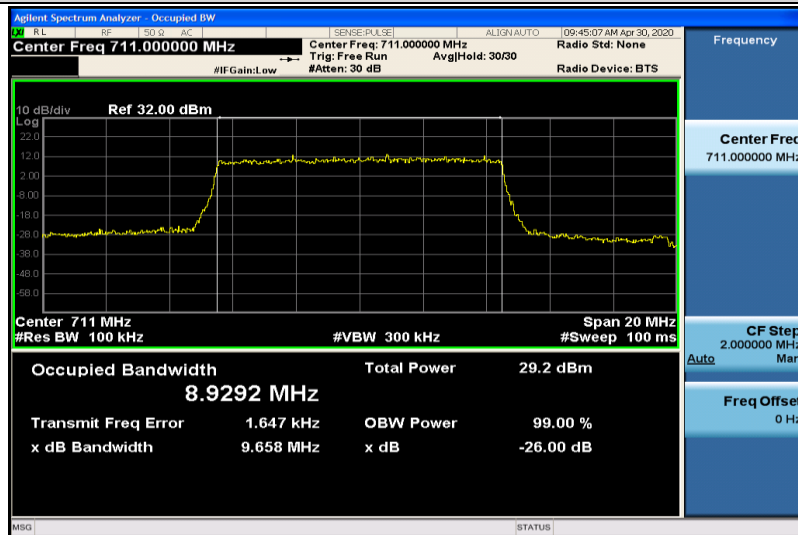

Band17-10MHz-QPSK-23800-50RB#0-8.9292