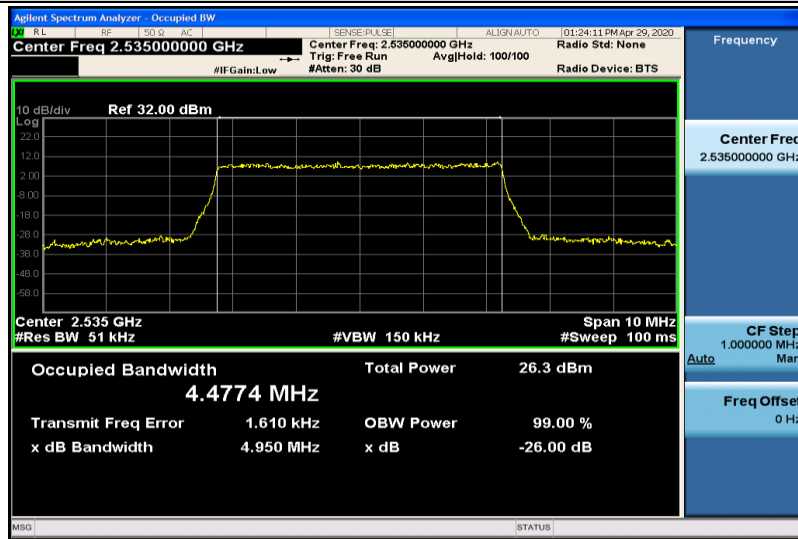

Band7-5MHz-QPSK-20775-25RB#0-4.5086

Band7-5MHz-QPSK-21100-25RB#0-4.4774

Band7-5MHz-QPSK-21425-25RB#0-4.4974

Band7-5MHz-16QAM-20775-25RB#0-4.4943

Band7-5MHz-16QAM-21100-25RB#0-4.4865

Band7-5MHz-16QAM-21425-25RB#0-4.4981