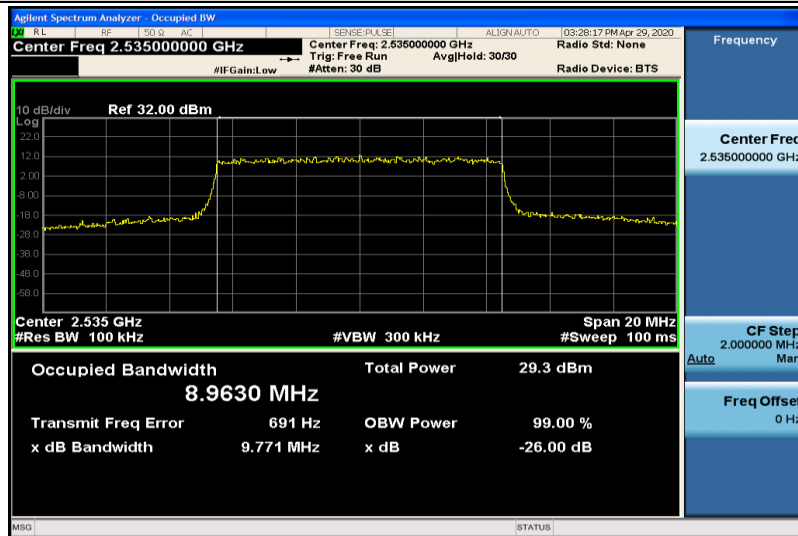

Band7-10MHz-QPSK-21100-50RB#0-8.9630