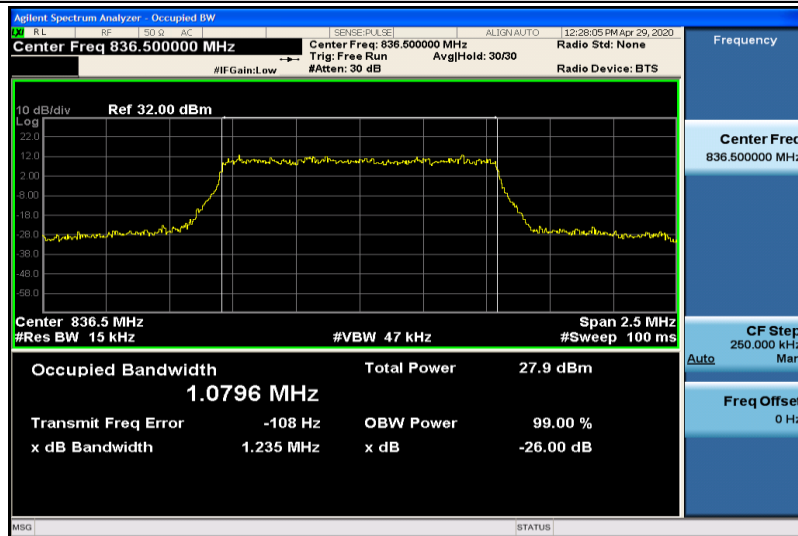

Band5-1.4MHz-QPSK-20407-6RB#0-1.0797

Band5-1.4MHz-QPSK-20525-6RB#0-1.0820

Band5-1.4MHz-QPSK-20643-6RB#0-1.0775

Band5-1.4MHz-16QAM-20407-6RB#0-1.0813

Band5-1.4MHz-16QAM-20525-6RB#0-1.0796

Band5-1.4MHz-16QAM-20643-6RB#0-1.0828