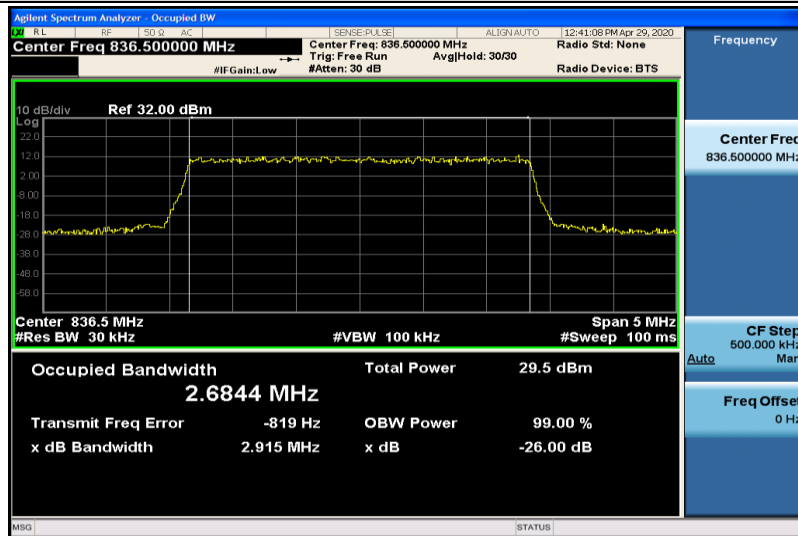

Band5-3MHz-QPSK-20525-15RB#0-2.6844