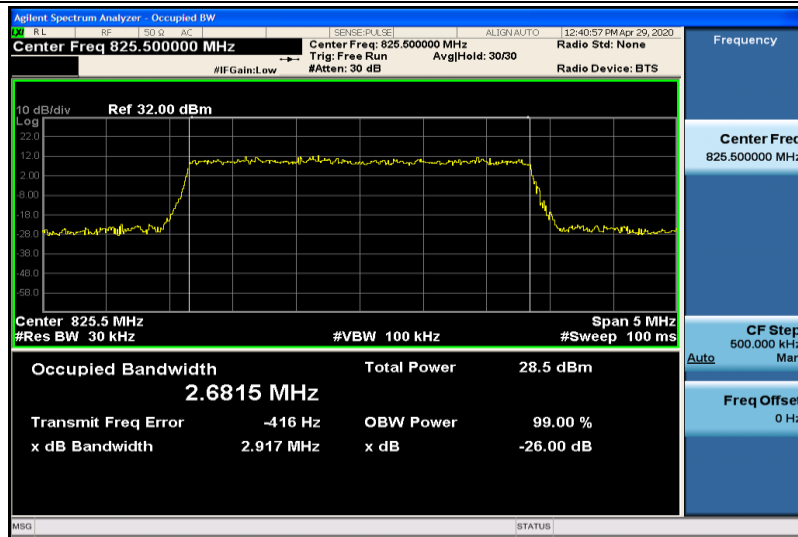

Band5-3MHz-16QAM-20415-15RB#0-2.6815