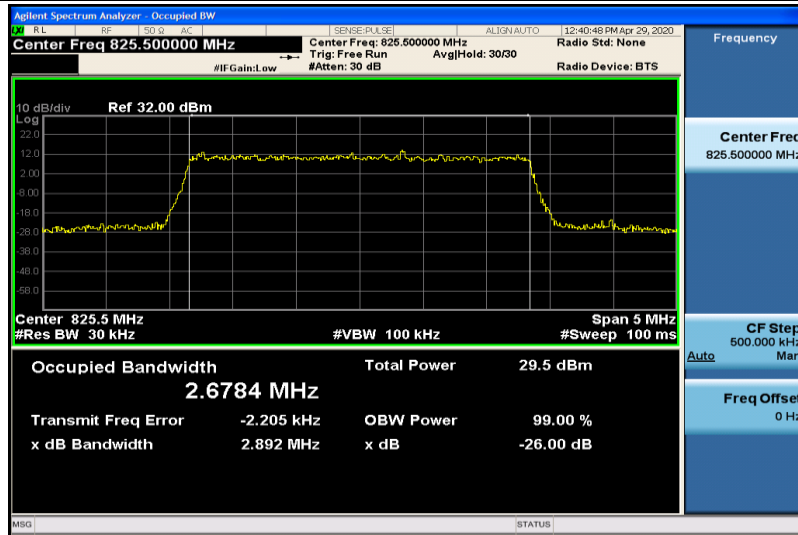

Band5-1.4MHz-QPSK-20407-6RB#0-1.0797

Band5-1.4MHz-QPSK-20525-6RB#0-1.0820

Band5-1.4MHz-QPSK-20643-6RB#0-1.0775

Band5-1.4MHz-16QAM-20407-6RB#0-1.0813

Band5-1.4MHz-16QAM-20525-6RB#0-1.0796

Band5-1.4MHz-16QAM-20643-6RB#0-1.0828