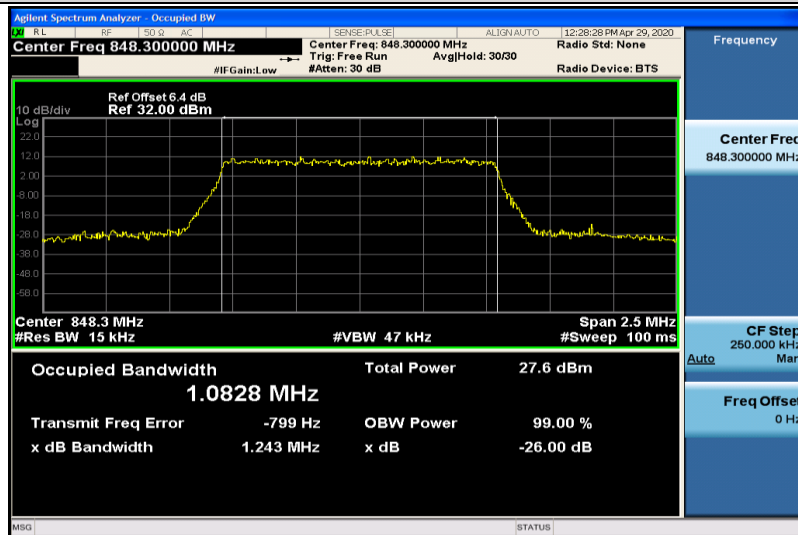

Band5-1.4MHz-QPSK-20407-6RB#0-1.0797

Band5-1.4MHz-QPSK-20525-6RB#0-1.0820

Band5-1.4MHz-QPSK-20643-6RB#0-1.0775

Band5-1.4MHz-16QAM-20407-6RB#0-1.0813

Band5-1.4MHz-16QAM-20525-6RB#0-1.0796

Band5-1.4MHz-16QAM-20643-6RB#0-1.0828