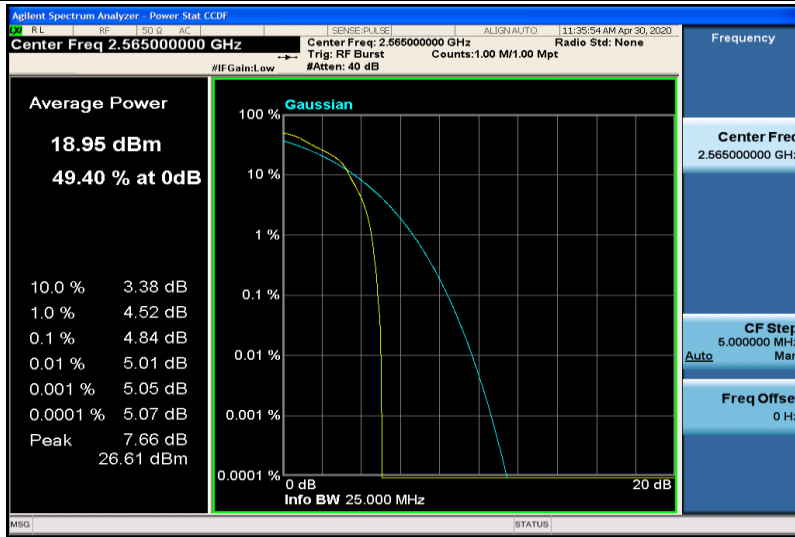

Band41-20MHz-16QAM-40340-1RB#0