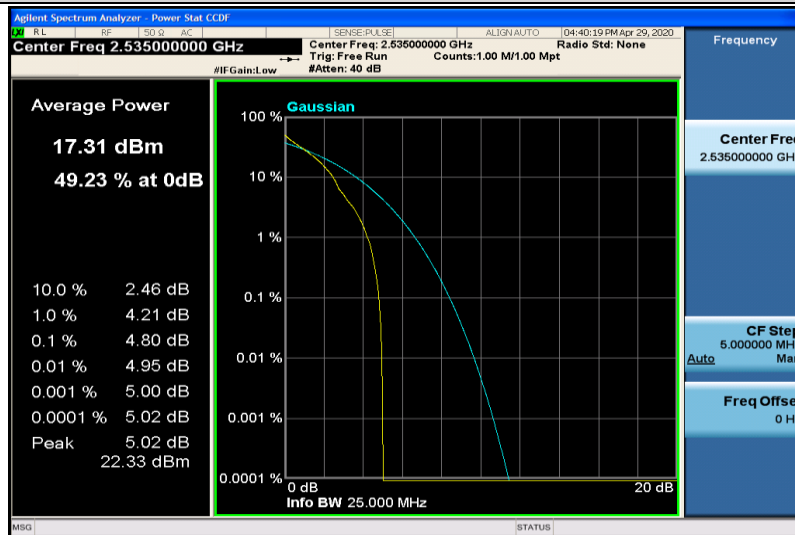

Band7-15MHz-16QAM-21100-75RB#0

Band7-15MHz-16QAM-21375-1RB#0

Band7-15MHz-16QAM-21375-75RB#0

Band7-20MHz-QPSK-20850-1RB#0

Band7-20MHz-QPSK-20850-100RB#0

Band7-20MHz-QPSK-21100-1RB#0

Band7-20MHz-QPSK-21100-100RB#0