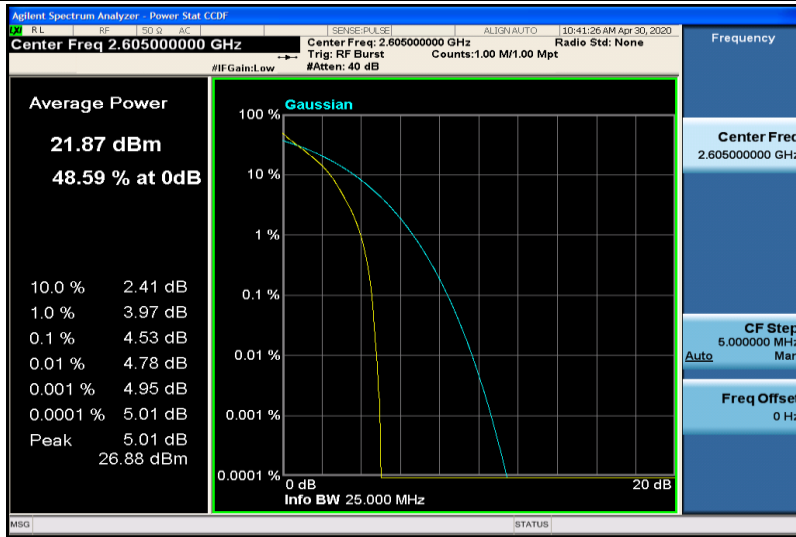

Band17-10MHz-16QAM-23790-1RB#0

Band17-10MHz-16QAM-23790-50RB#0

Band17-10MHz-16QAM-23800-1RB#0

Band17-10MHz-16QAM-23800-50RB#0

Band41-5MHz-QPSK-40265-1RB#0

Band41-5MHz-QPSK-40265-25RB#0

Band41-5MHz-QPSK-40740-1RB#0