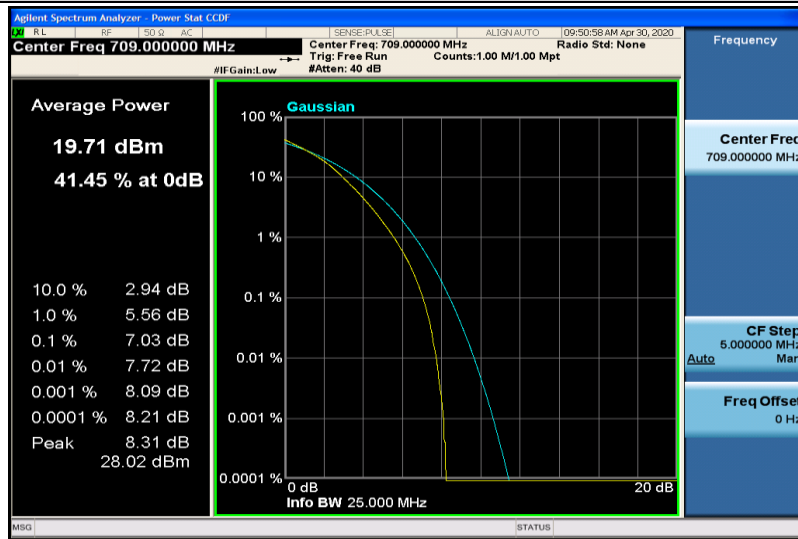

Band17-10MHz-QPSK-23780-50RB#0

Band17-10MHz-QPSK-23790-1RB#0

Band17-10MHz-QPSK-23790-50RB#0

Band17-10MHz-QPSK-23800-1RB#0

Band17-10MHz-QPSK-23800-50RB#0

Band17-10MHz-16QAM-23780-1RB#0

Band17-10MHz-16QAM-23780-50RB#0