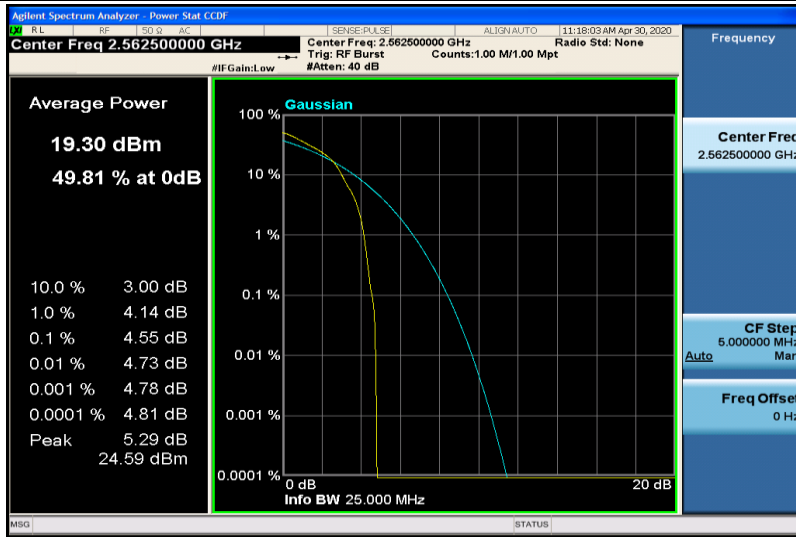

Band41-15MHz-QPSK-40315-1RB#0

Band41-15MHz-QPSK-40315-75RB#0

Band41-15MHz-QPSK-40740-1RB#0

Band41-15MHz-QPSK-40740-75RB#0

Band41-15MHz-QPSK-41165-1RB#0

Band41-15MHz-QPSK-41165-75RB#0

Band41-15MHz-16QAM-40315-1RB#0