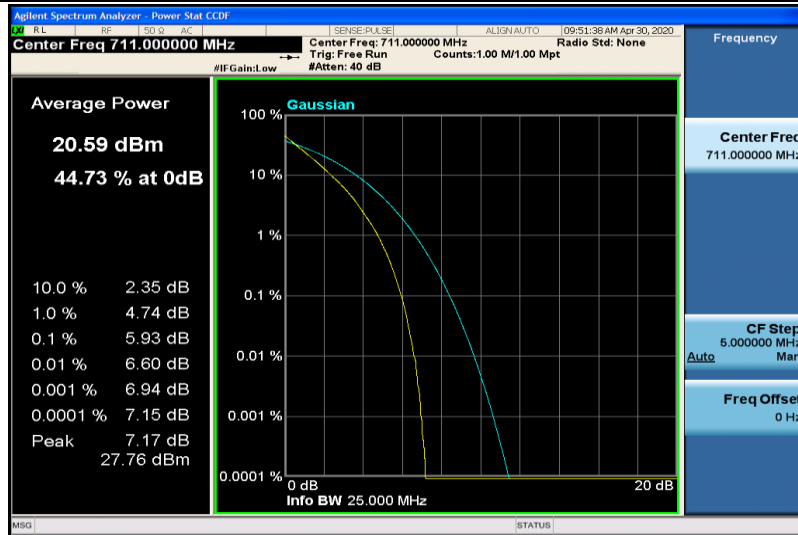

Band17-10MHz-QPSK-23780-50RB#0

Band17-10MHz-QPSK-23790-1RB#0

Band17-10MHz-QPSK-23790-50RB#0

Band17-10MHz-QPSK-23800-1RB#0

Band17-10MHz-QPSK-23800-50RB#0

Band17-10MHz-16QAM-23780-1RB#0

Band17-10MHz-16QAM-23780-50RB#0