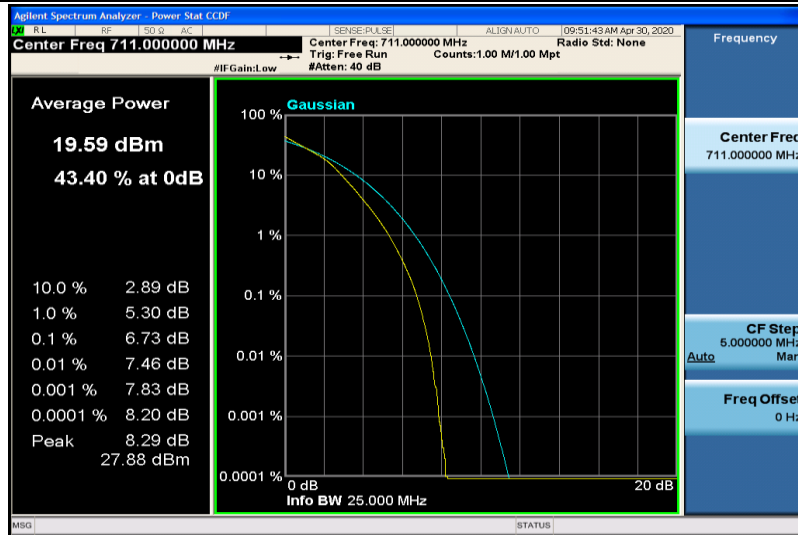

Band17-10MHz-16QAM-23800-50RB#0