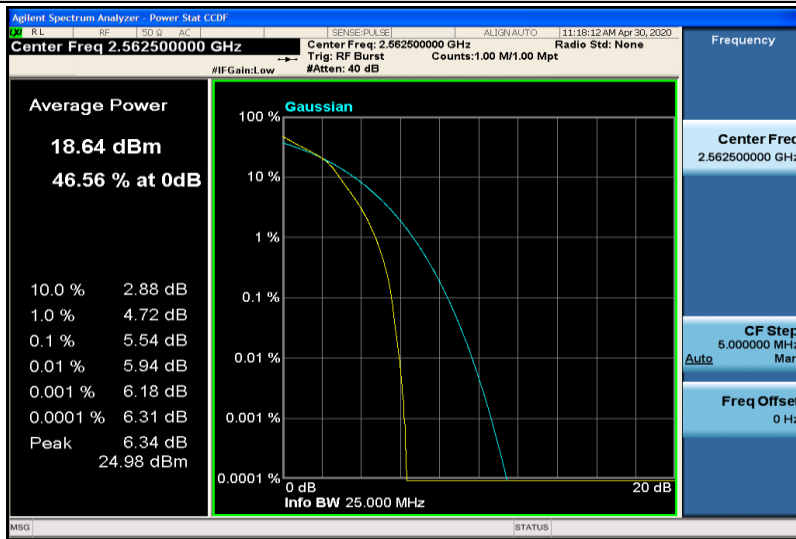

Band41-15MHz-QPSK-40315-1RB#0

Band41-15MHz-QPSK-40315-75RB#0

Band41-15MHz-QPSK-40740-1RB#0

Band41-15MHz-QPSK-40740-75RB#0

Band41-15MHz-QPSK-41165-1RB#0

Band41-15MHz-QPSK-41165-75RB#0

Band41-15MHz-16QAM-40315-1RB#0