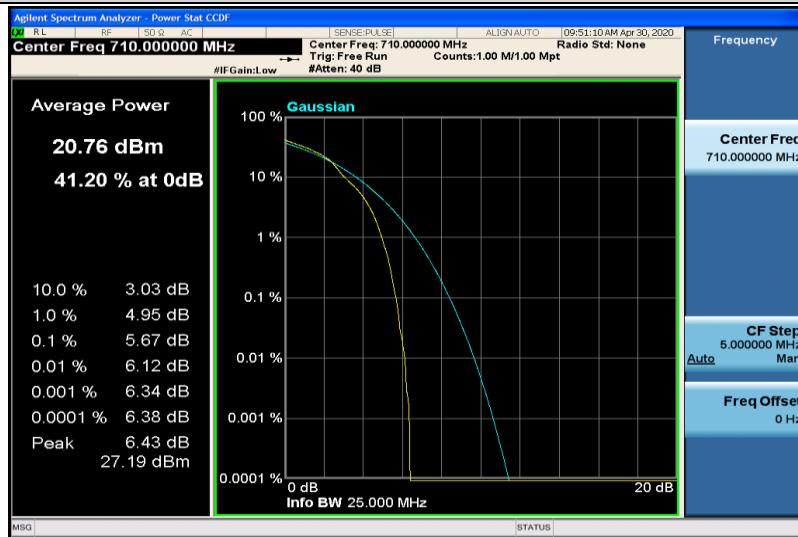

Band17-10MHz-QPSK-23780-50RB#0

Band17-10MHz-QPSK-23790-1RB#0

Band17-10MHz-QPSK-23790-50RB#0

Band17-10MHz-QPSK-23800-1RB#0

Band17-10MHz-QPSK-23800-50RB#0

Band17-10MHz-16QAM-23780-1RB#0

Band17-10MHz-16QAM-23780-50RB#0