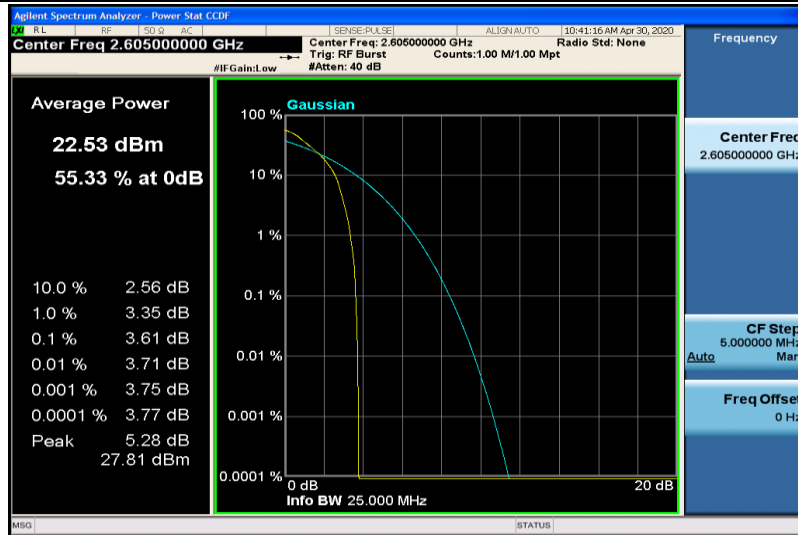

Band17-10MHz-16QAM-23790-1RB#0

Band17-10MHz-16QAM-23790-50RB#0

Band17-10MHz-16QAM-23800-1RB#0

Band17-10MHz-16QAM-23800-50RB#0

Band41-5MHz-QPSK-40265-1RB#0

Band41-5MHz-QPSK-40265-25RB#0

Band41-5MHz-QPSK-40740-1RB#0