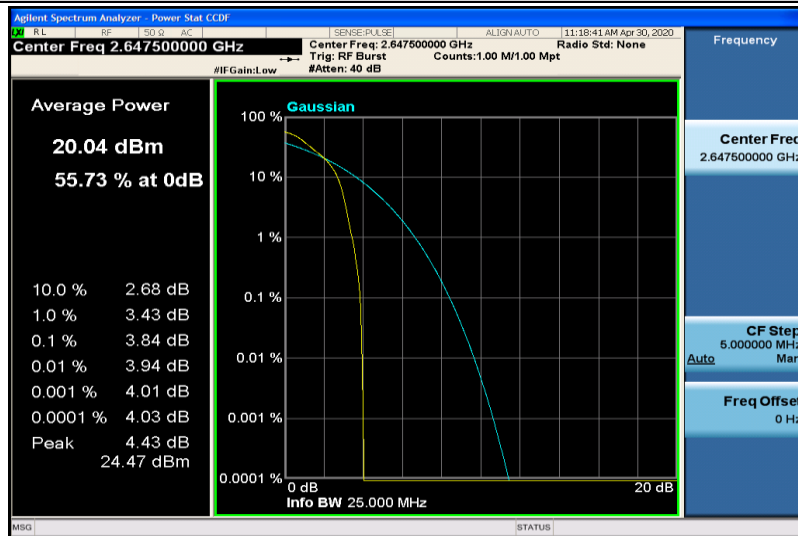

Band41-15MHz-QPSK-40315-1RB#0

Band41-15MHz-QPSK-40315-75RB#0

Band41-15MHz-QPSK-40740-1RB#0

Band41-15MHz-QPSK-40740-75RB#0

Band41-15MHz-QPSK-41165-1RB#0

Band41-15MHz-QPSK-41165-75RB#0

Band41-15MHz-16QAM-40315-1RB#0