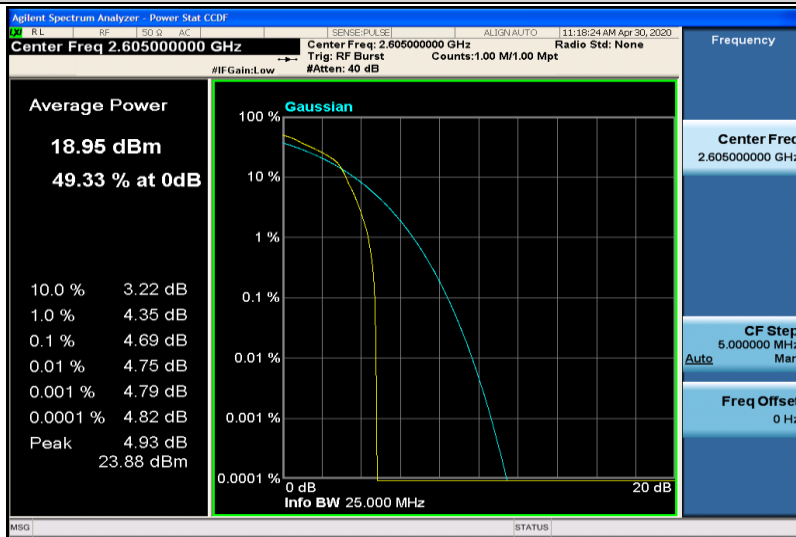

Band41-15MHz-16QAM-40740-1RB#0