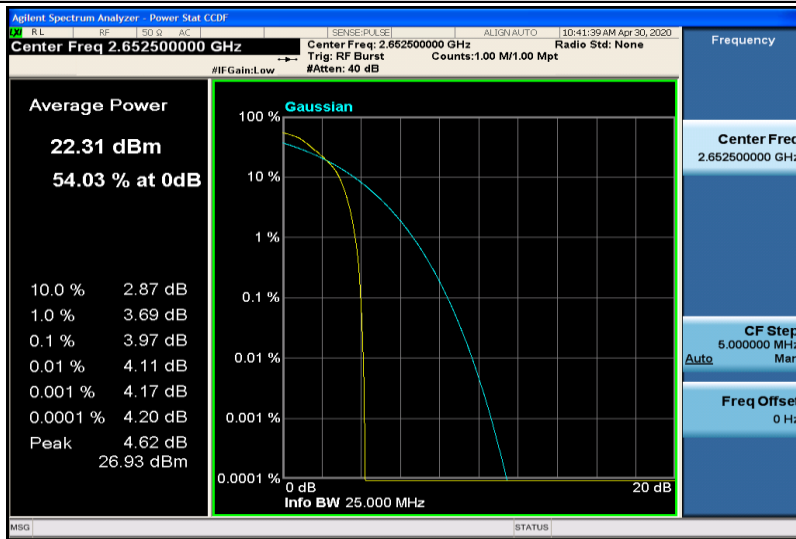

Band41-5MHz-QPSK-41215-1RB#0