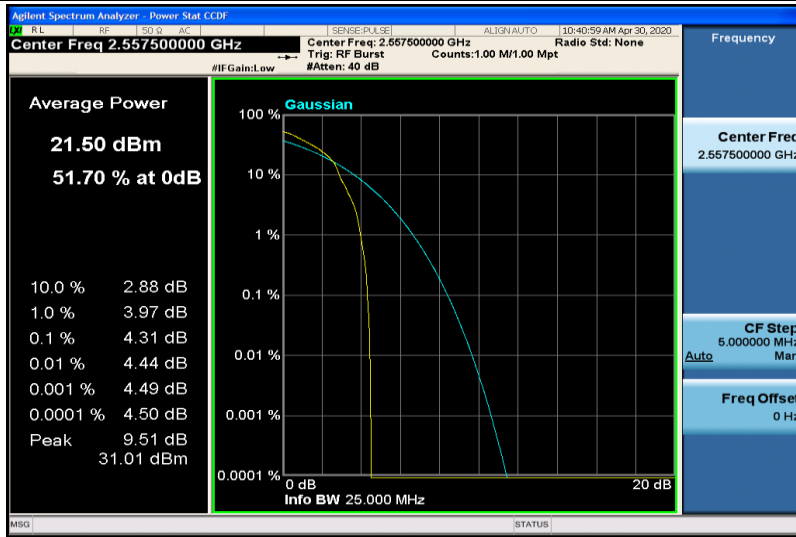

Band41-5MHz-16QAM-40265-1RB#0