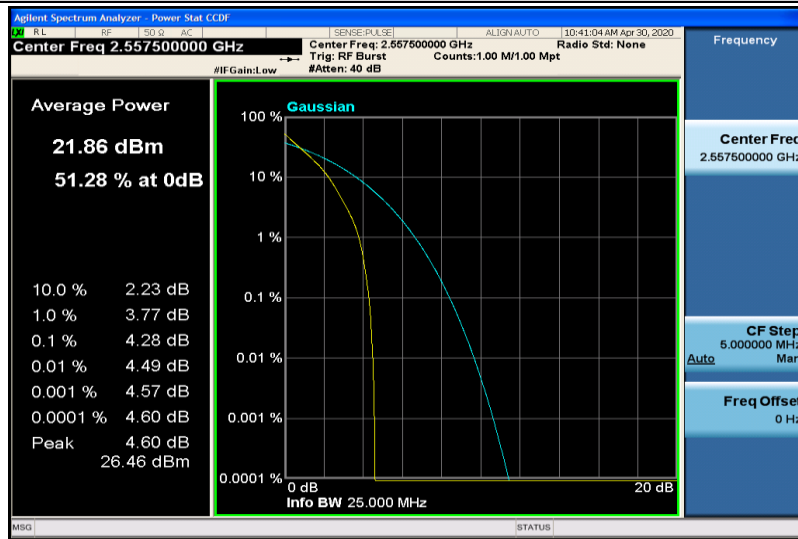

Band17-10MHz-16QAM-23790-1RB#0

Band17-10MHz-16QAM-23790-50RB#0

Band17-10MHz-16QAM-23800-1RB#0

Band17-10MHz-16QAM-23800-50RB#0

Band41-5MHz-QPSK-40265-1RB#0

Band41-5MHz-QPSK-40265-25RB#0

Band41-5MHz-QPSK-40740-1RB#0