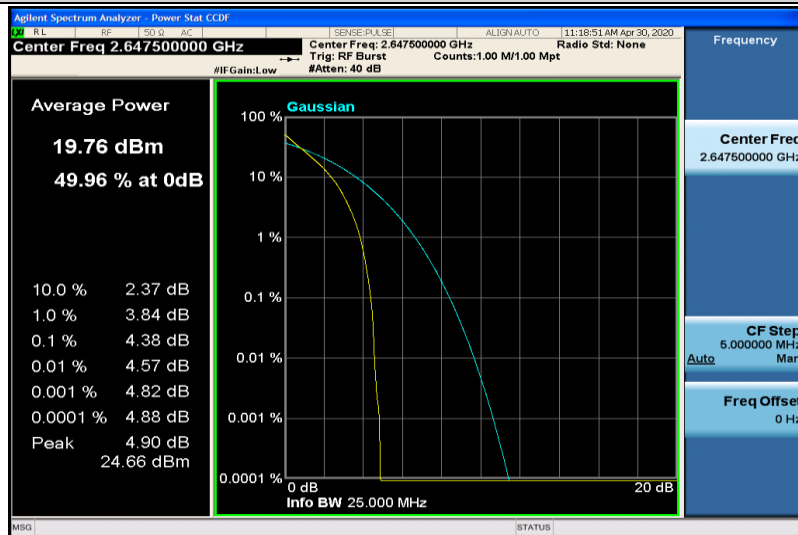

Band41-15MHz-QPSK-40315-1RB#0

Band41-15MHz-QPSK-40315-75RB#0

Band41-15MHz-QPSK-40740-1RB#0

Band41-15MHz-QPSK-40740-75RB#0

Band41-15MHz-QPSK-41165-1RB#0

Band41-15MHz-QPSK-41165-75RB#0

Band41-15MHz-16QAM-40315-1RB#0