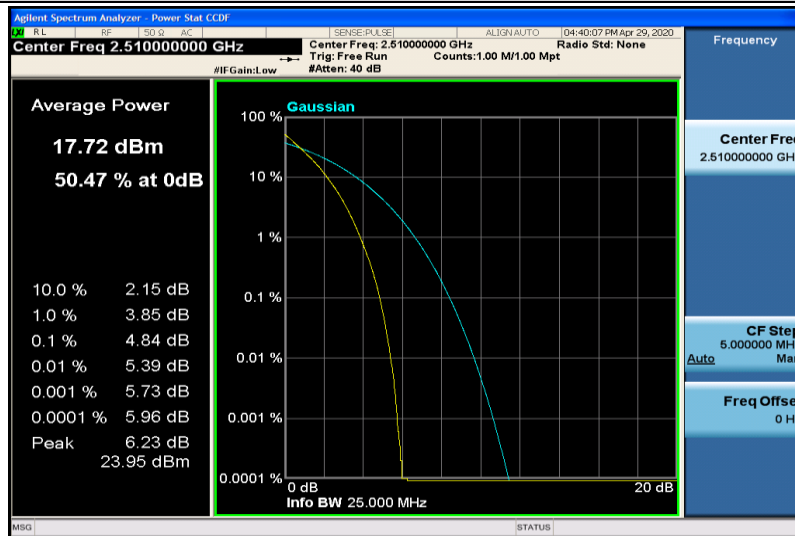

Band7-15MHz-16QAM-21100-75RB#0

Band7-15MHz-16QAM-21375-1RB#0

Band7-15MHz-16QAM-21375-75RB#0

Band7-20MHz-QPSK-20850-1RB#0

Band7-20MHz-QPSK-20850-100RB#0

Band7-20MHz-QPSK-21100-1RB#0

Band7-20MHz-QPSK-21100-100RB#0