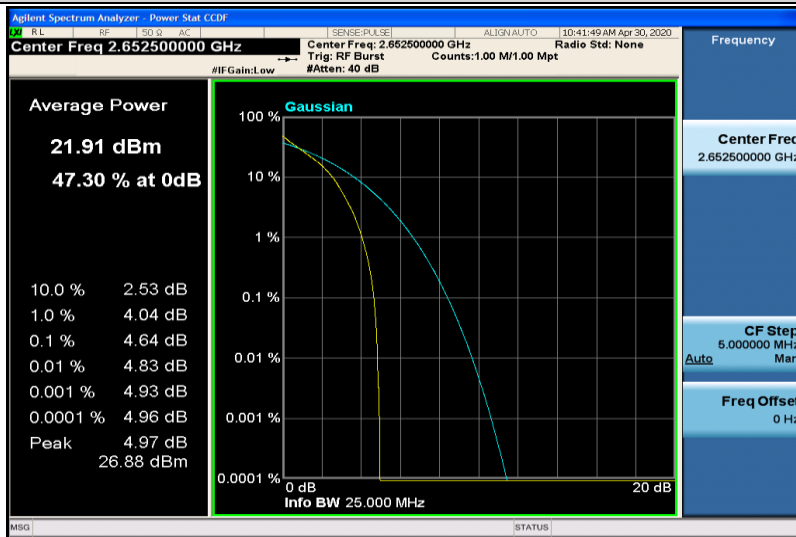

Band41-5MHz-QPSK-41215-25RB#0