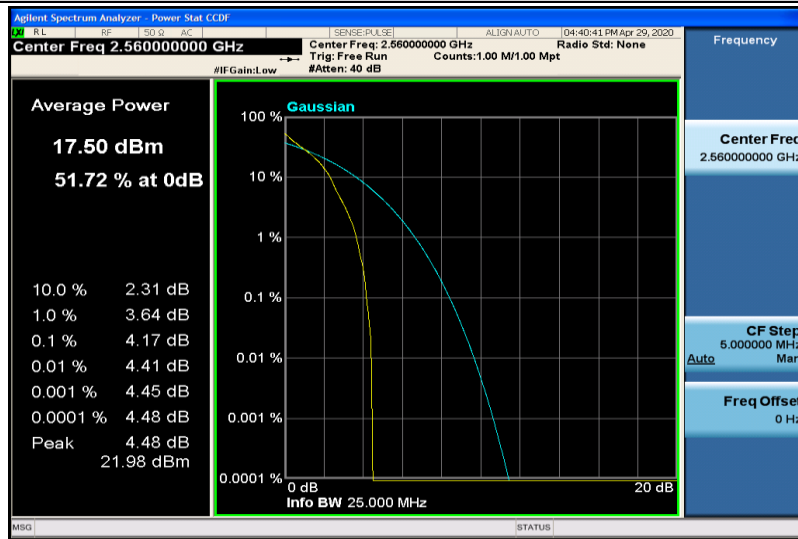

Band7-15MHz-16QAM-21100-75RB#0

Band7-15MHz-16QAM-21375-1RB#0

Band7-15MHz-16QAM-21375-75RB#0

Band7-20MHz-QPSK-20850-1RB#0

Band7-20MHz-QPSK-20850-100RB#0

Band7-20MHz-QPSK-21100-1RB#0

Band7-20MHz-QPSK-21100-100RB#0