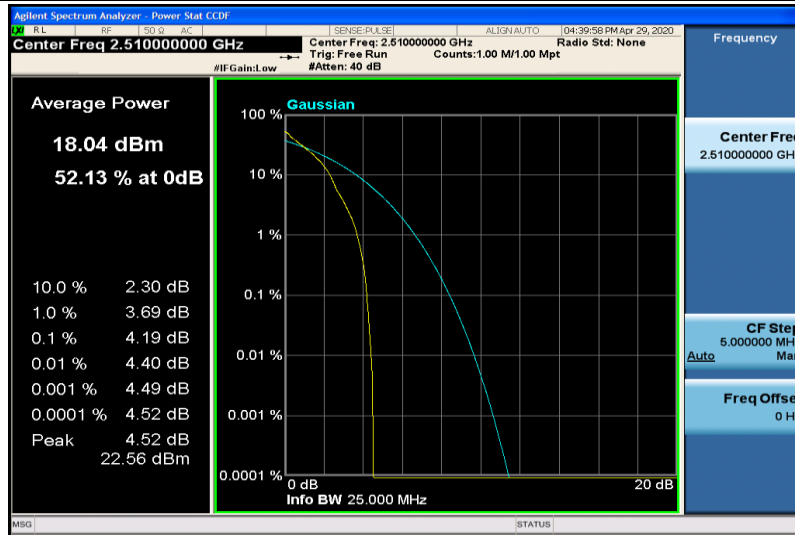

Band7-15MHz-16QAM-21100-75RB#0

Band7-15MHz-16QAM-21375-1RB#0

Band7-15MHz-16QAM-21375-75RB#0

Band7-20MHz-QPSK-20850-1RB#0

Band7-20MHz-QPSK-20850-100RB#0

Band7-20MHz-QPSK-21100-1RB#0

Band7-20MHz-QPSK-21100-100RB#0