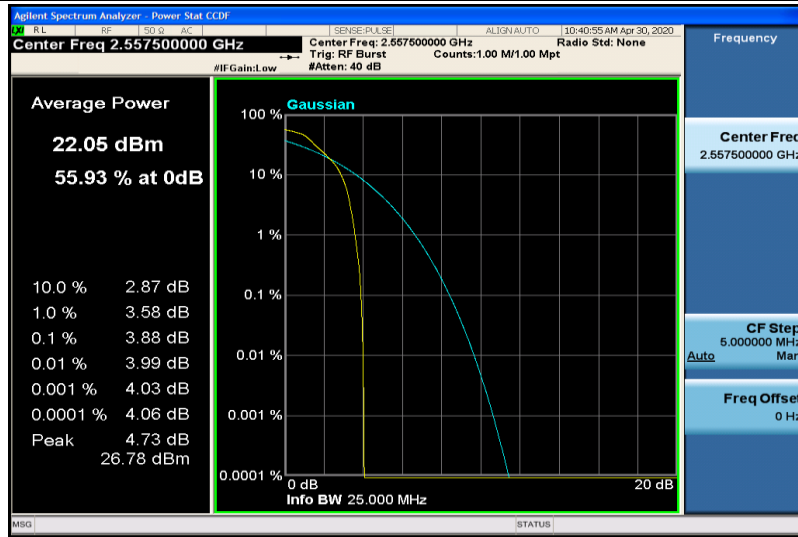

Band17-10MHz-16QAM-23790-1RB#0

Band17-10MHz-16QAM-23790-50RB#0

Band17-10MHz-16QAM-23800-1RB#0

Band17-10MHz-16QAM-23800-50RB#0

Band41-5MHz-QPSK-40265-1RB#0

Band41-5MHz-QPSK-40265-25RB#0

Band41-5MHz-QPSK-40740-1RB#0