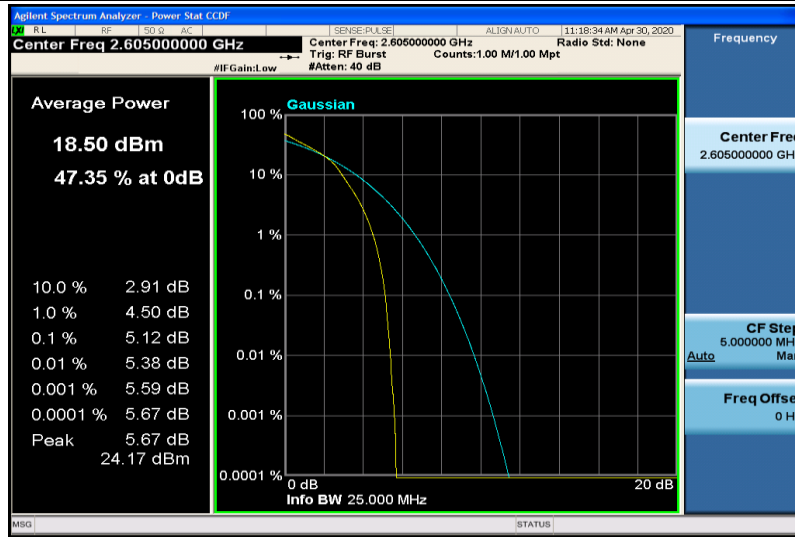

Band41-15MHz-16QAM-40740-75RB#0