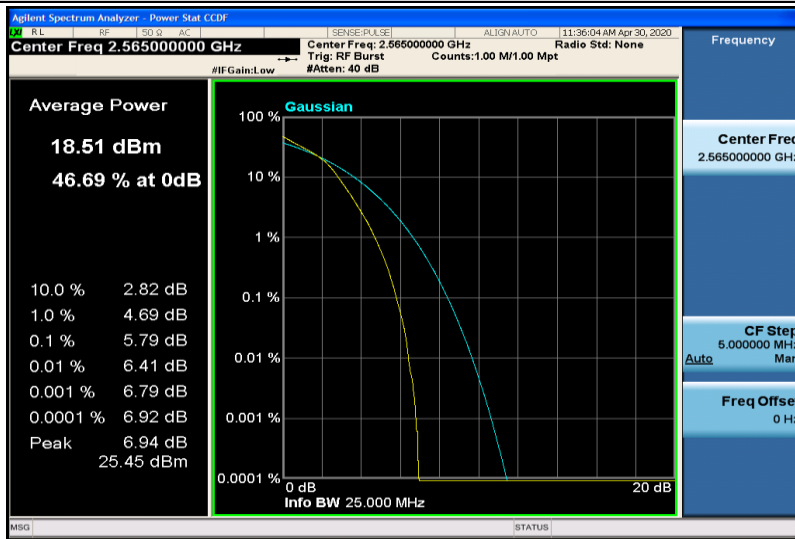

Band41-20MHz-16QAM-40340-100RB#0