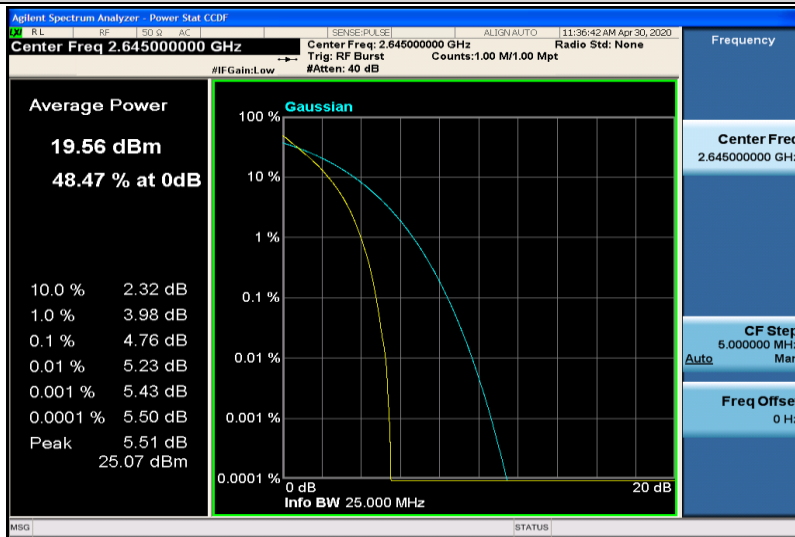

Band41-20MHz-QPSK-41140-100RB#0