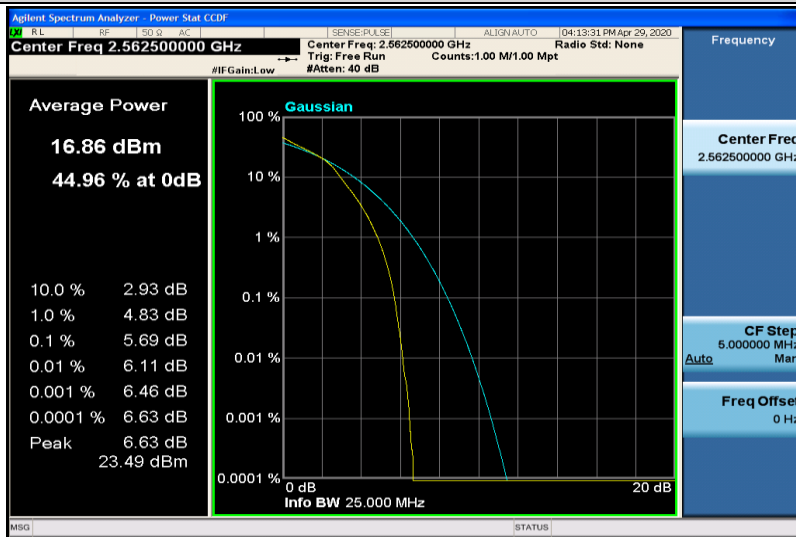

Band7-15MHz-16QAM-21100-75RB#0

Band7-15MHz-16QAM-21375-1RB#0

Band7-15MHz-16QAM-21375-75RB#0

Band7-20MHz-QPSK-20850-1RB#0

Band7-20MHz-QPSK-20850-100RB#0

Band7-20MHz-QPSK-21100-1RB#0

Band7-20MHz-QPSK-21100-100RB#0