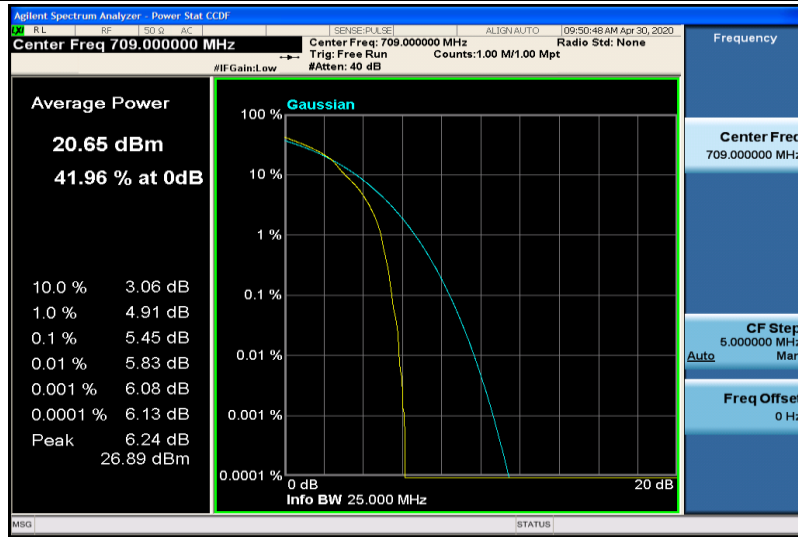

Band17-10MHz-QPSK-23780-50RB#0

Band17-10MHz-QPSK-23790-1RB#0

Band17-10MHz-QPSK-23790-50RB#0

Band17-10MHz-QPSK-23800-1RB#0

Band17-10MHz-QPSK-23800-50RB#0

Band17-10MHz-16QAM-23780-1RB#0

Band17-10MHz-16QAM-23780-50RB#0