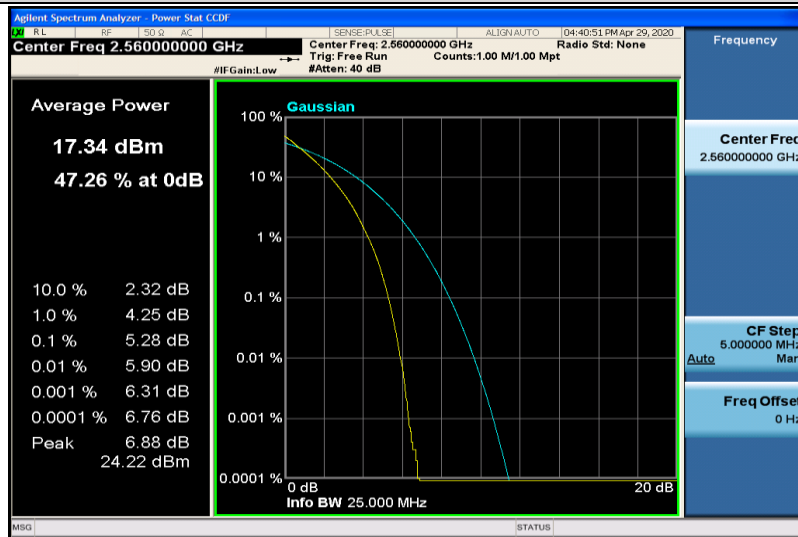

Band7-20MHz-QPSK-21350-100RB#0