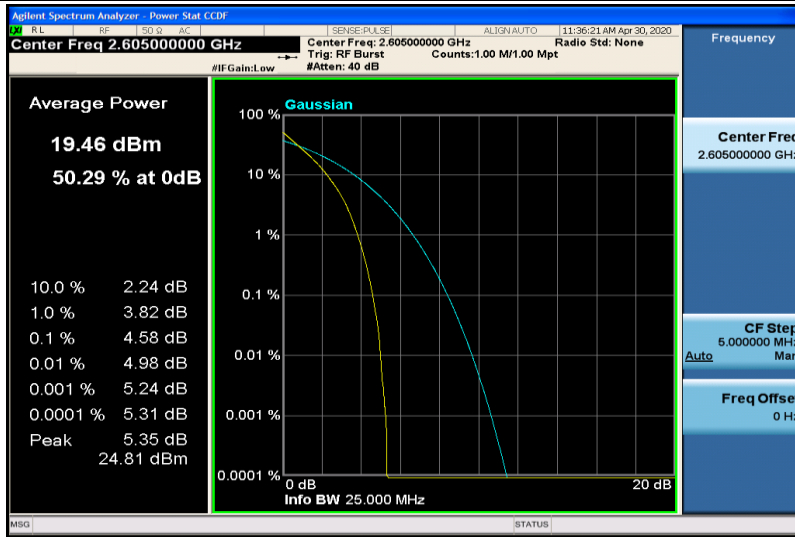

Band41-20MHz-QPSK-40740-100RB#0