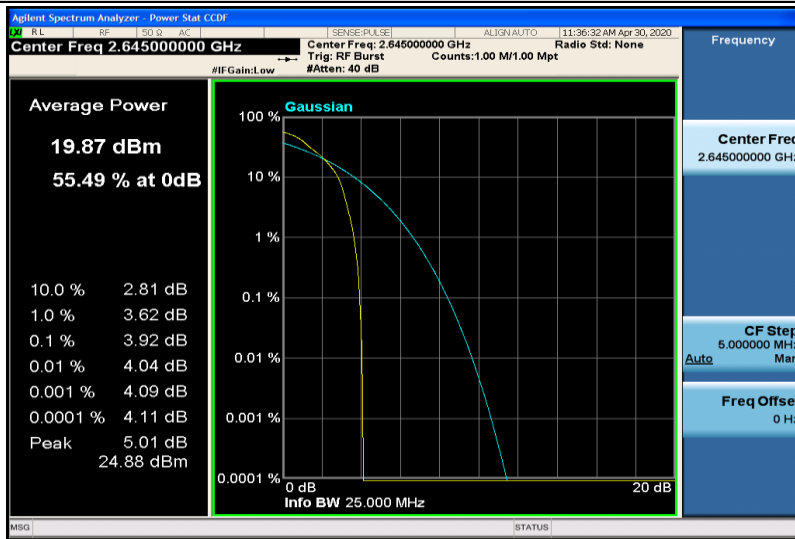

Band41-20MHz-QPSK-41140-1RB#0