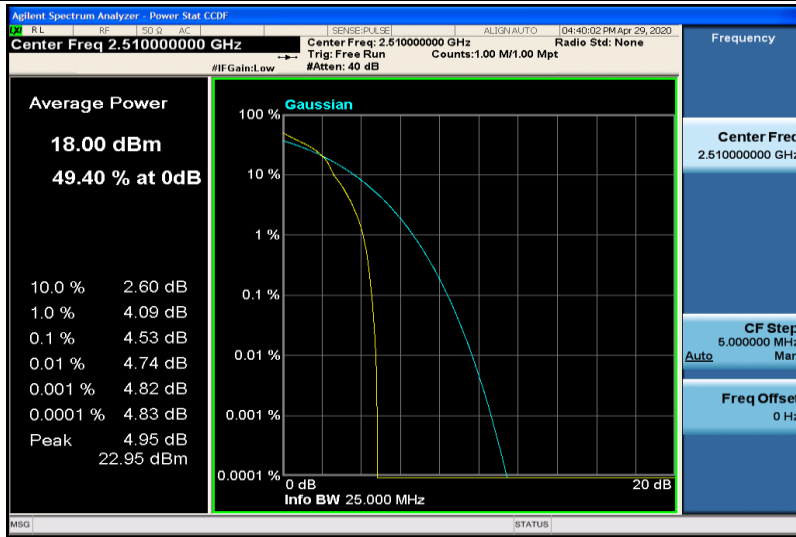

Band7-20MHz-16QAM-20850-1RB#0