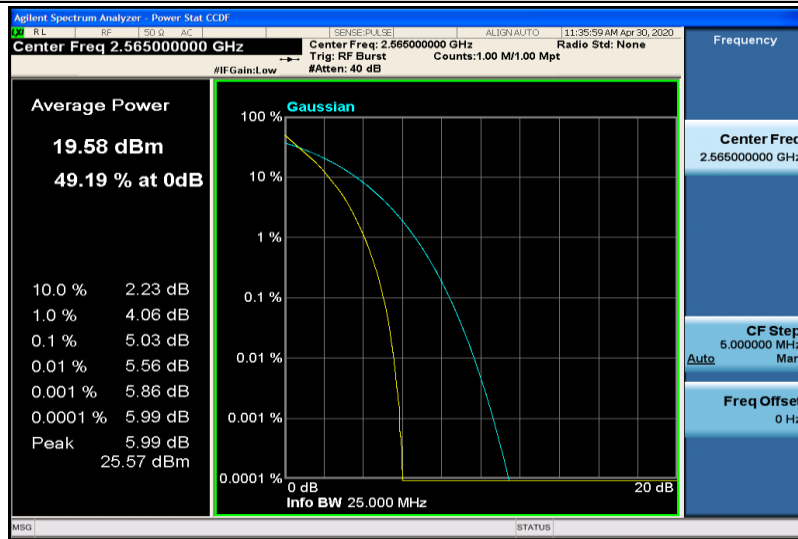

Band41-15MHz-16QAM-40315-75RB#0

Band41-15MHz-16QAM-40740-1RB#0

Band41-15MHz-16QAM-40740-75RB#0

Band41-15MHz-16QAM-41165-1RB#0

Band41-15MHz-16QAM-41165-75RB#0

Band41-20MHz-QPSK-40340-1RB#0

Band41-20MHz-QPSK-40340-100RB#0