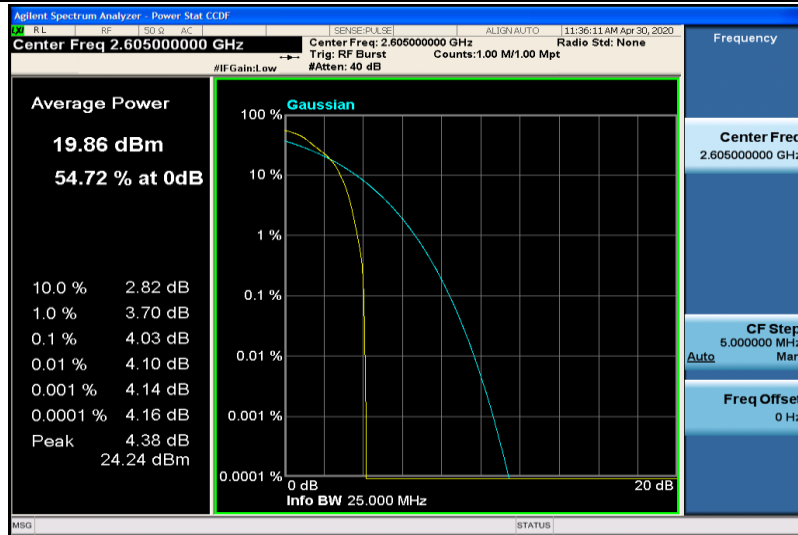

Band41-15MHz-16QAM-40315-75RB#0

Band41-15MHz-16QAM-40740-1RB#0

Band41-15MHz-16QAM-40740-75RB#0

Band41-15MHz-16QAM-41165-1RB#0

Band41-15MHz-16QAM-41165-75RB#0

Band41-20MHz-QPSK-40340-1RB#0

Band41-20MHz-QPSK-40340-100RB#0