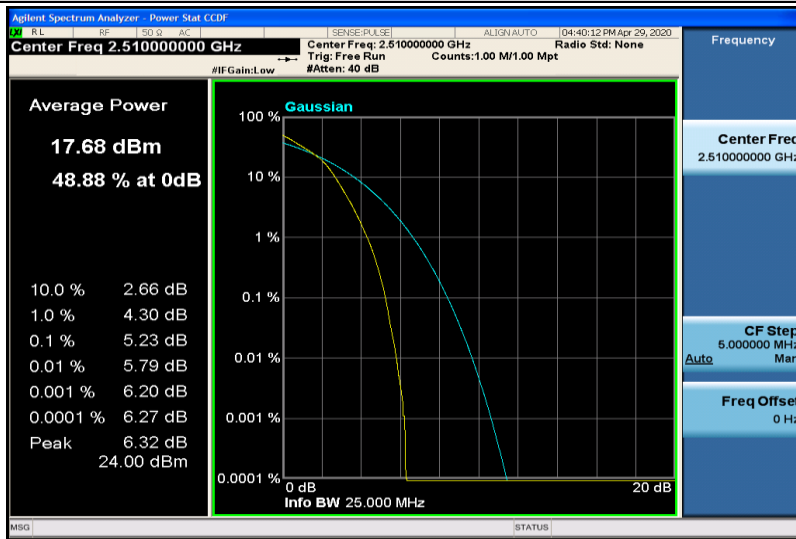

Band7-20MHz-16QAM-20850-100RB#0