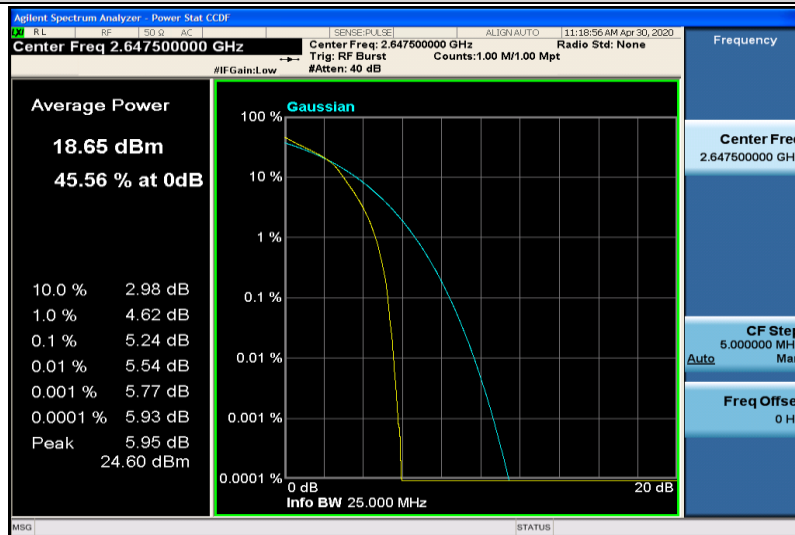

Band41-15MHz-16QAM-40315-75RB#0

Band41-15MHz-16QAM-40740-1RB#0

Band41-15MHz-16QAM-40740-75RB#0

Band41-15MHz-16QAM-41165-1RB#0

Band41-15MHz-16QAM-41165-75RB#0

Band41-20MHz-QPSK-40340-1RB#0

Band41-20MHz-QPSK-40340-100RB#0