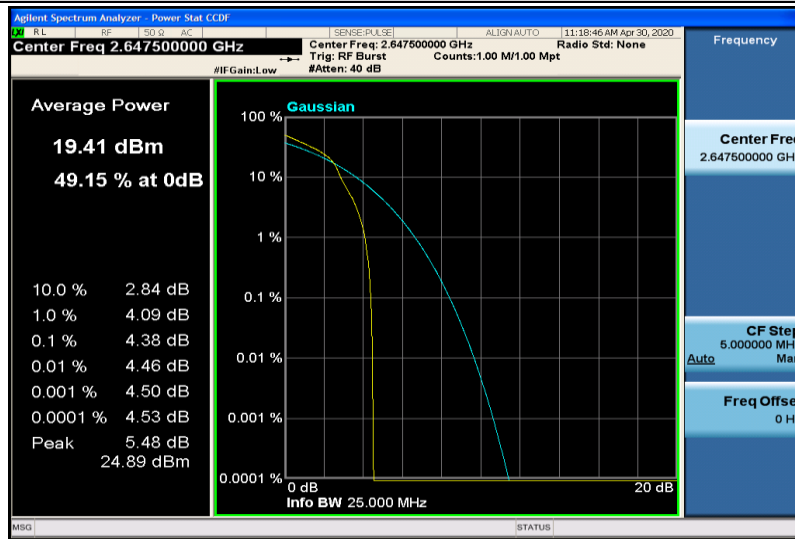

Band41-15MHz-16QAM-41165-1RB#0