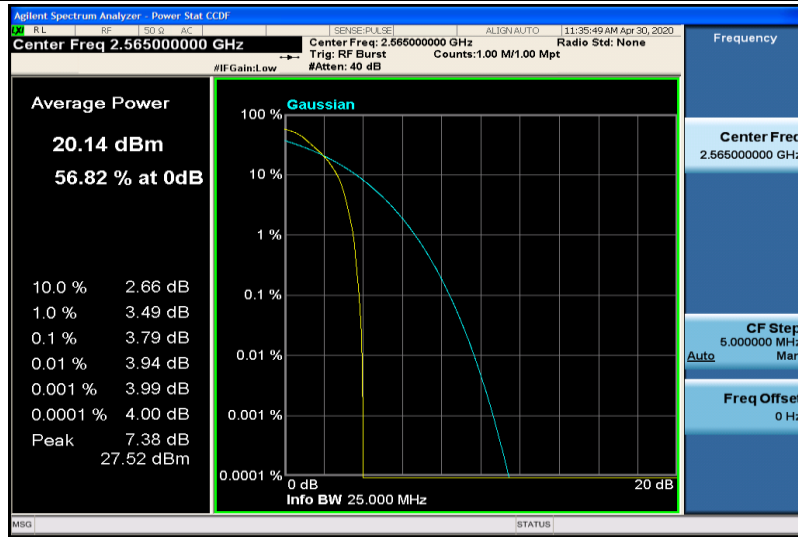

Band41-15MHz-16QAM-40315-75RB#0

Band41-15MHz-16QAM-40740-1RB#0

Band41-15MHz-16QAM-40740-75RB#0

Band41-15MHz-16QAM-41165-1RB#0

Band41-15MHz-16QAM-41165-75RB#0

Band41-20MHz-QPSK-40340-1RB#0

Band41-20MHz-QPSK-40340-100RB#0