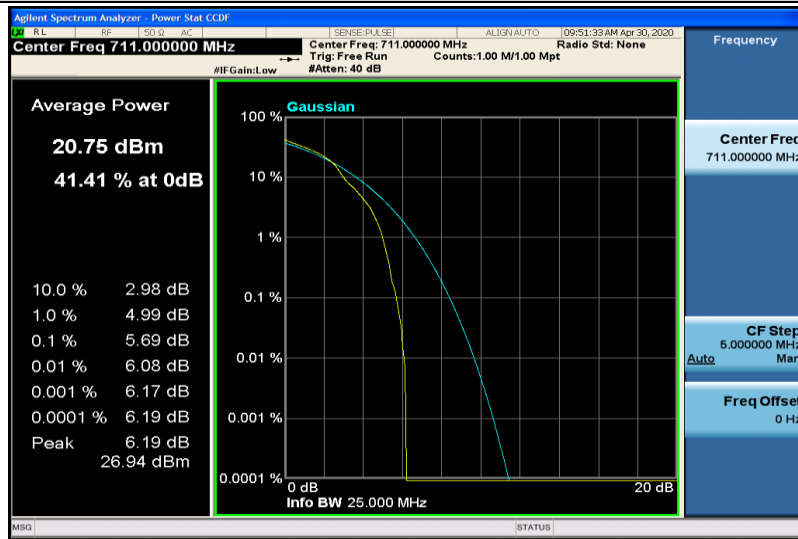

Band17-10MHz-16QAM-23800-1RB#0