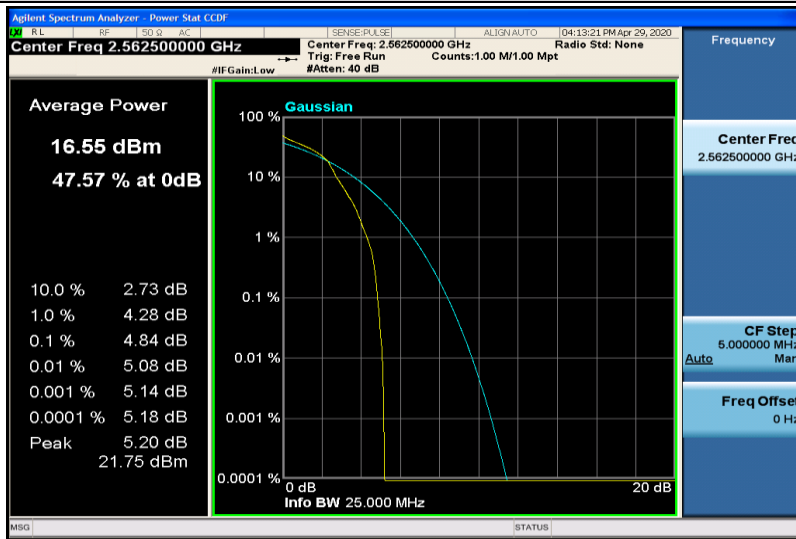

Band7-15MHz-16QAM-21100-75RB#0

Band7-15MHz-16QAM-21375-1RB#0

Band7-15MHz-16QAM-21375-75RB#0

Band7-20MHz-QPSK-20850-1RB#0

Band7-20MHz-QPSK-20850-100RB#0

Band7-20MHz-QPSK-21100-1RB#0

Band7-20MHz-QPSK-21100-100RB#0