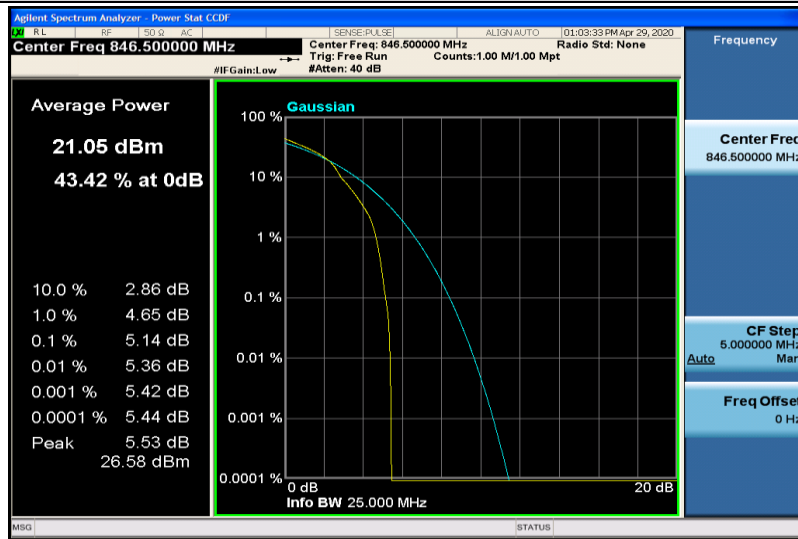

Band5-5MHz-QPSK-20625-1RB#0

Band5-5MHz-QPSK-20625-25RB#0

Band5-5MHz-16QAM-20425-1RB#0

Band5-5MHz-16QAM-20425-25RB#0

Band5-5MHz-16QAM-20525-1RB#0

Band5-5MHz-16QAM-20525-25RB#0

Band5-5MHz-16QAM-20625-1RB#0

Band5-5MHz-16QAM-20625-25RB#0