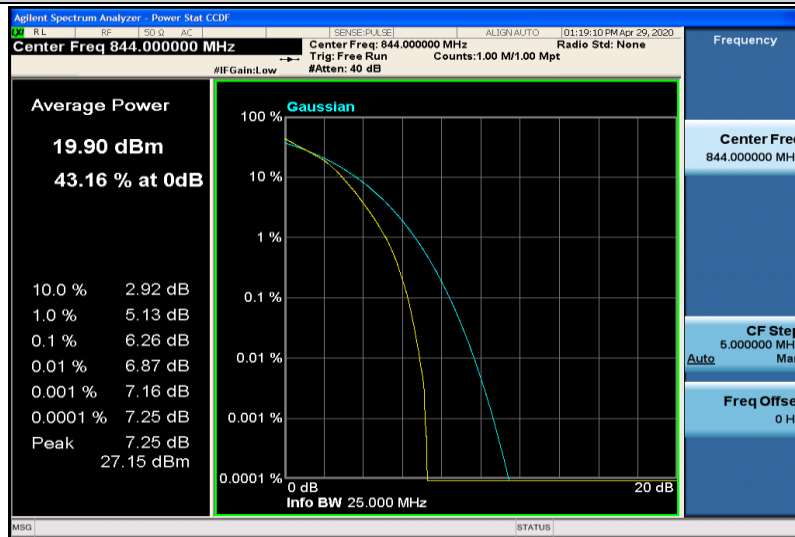

Band5-10MHz-16QAM-20450-50RB#0

Band5-10MHz-16QAM-20525-1RB#0

Band5-10MHz-16QAM-20525-50RB#0

Band5-10MHz-16QAM-20600-1RB#0

Band5-10MHz-16QAM-20600-50RB#0

Band7-5MHz-QPSK-20775-1RB#0

Band7-5MHz-QPSK-20775-25RB#0