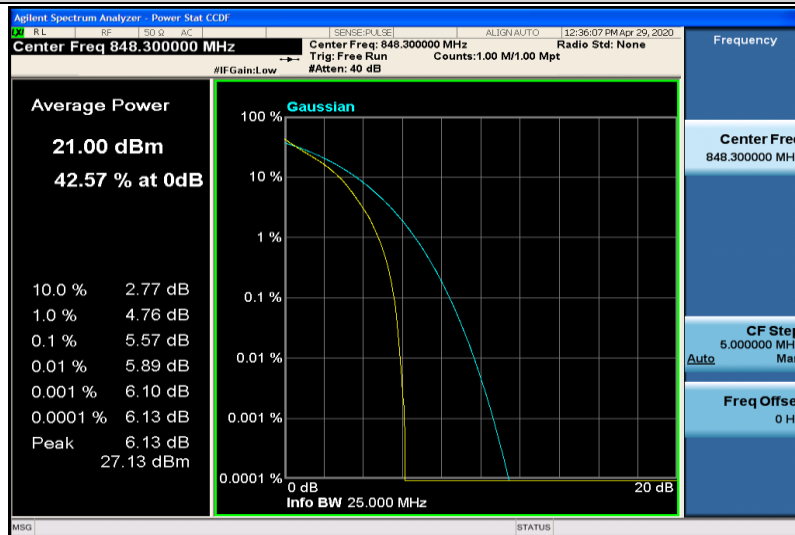

Band4-20MHz-16QAM-20300-1RB#0

Band4-20MHz-16QAM-20300-100RB#0

Band5-1.4MHz-QPSK-20407-1RB#0

Band5-1.4MHz-QPSK-20407-6RB#0

Band5-1.4MHz-QPSK-20525-1RB#0

Band5-1.4MHz-QPSK-20525-6RB#0

Band5-1.4MHz-QPSK-20643-1RB#0