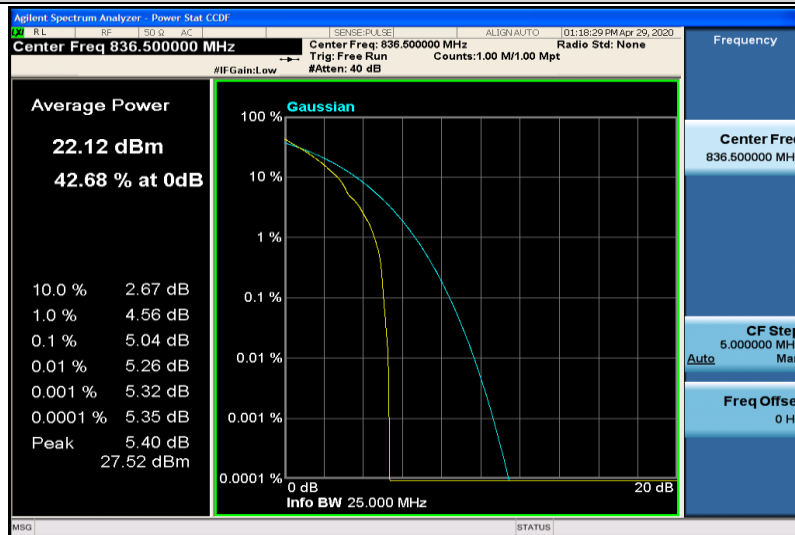

Band5-10MHz-QPSK-20450-50RB#0

Band5-10MHz-QPSK-20525-1RB#0