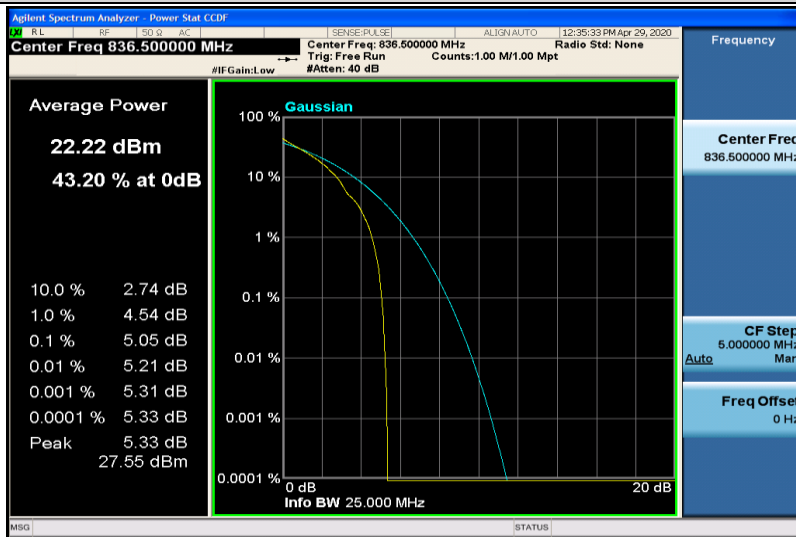

Band4-20MHz-16QAM-20300-1RB#0

Band4-20MHz-16QAM-20300-100RB#0

Band5-1.4MHz-QPSK-20407-1RB#0

Band5-1.4MHz-QPSK-20407-6RB#0

Band5-1.4MHz-QPSK-20525-1RB#0

Band5-1.4MHz-QPSK-20525-6RB#0

Band5-1.4MHz-QPSK-20643-1RB#0