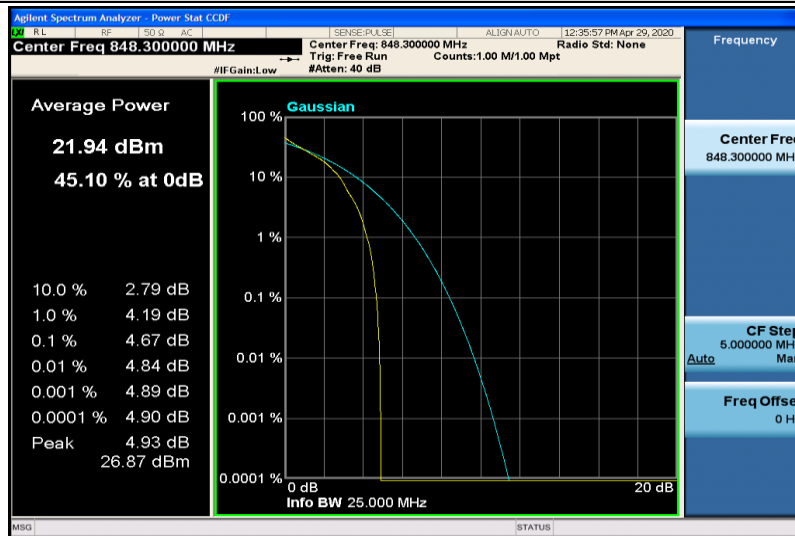

Band4-20MHz-16QAM-20300-1RB#0

Band4-20MHz-16QAM-20300-100RB#0

Band5-1.4MHz-QPSK-20407-1RB#0

Band5-1.4MHz-QPSK-20407-6RB#0

Band5-1.4MHz-QPSK-20525-1RB#0

Band5-1.4MHz-QPSK-20525-6RB#0

Band5-1.4MHz-QPSK-20643-1RB#0