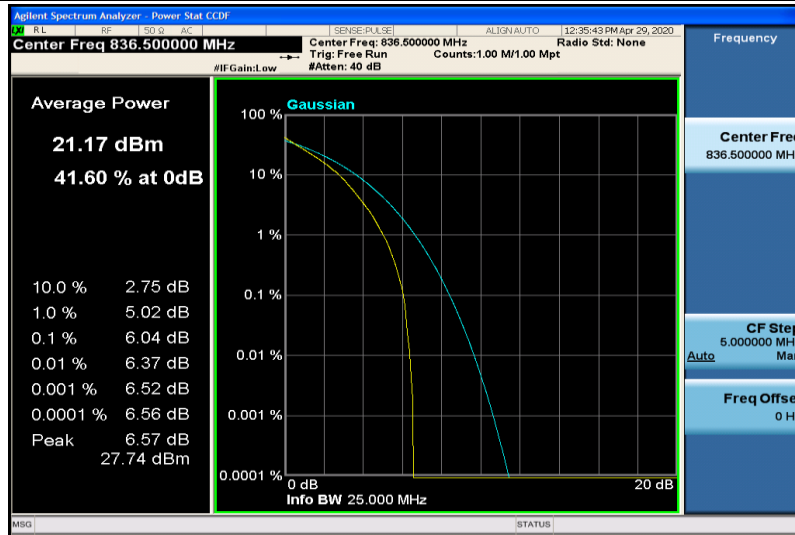

Band4-20MHz-16QAM-20300-1RB#0

Band4-20MHz-16QAM-20300-100RB#0

Band5-1.4MHz-QPSK-20407-1RB#0

Band5-1.4MHz-QPSK-20407-6RB#0

Band5-1.4MHz-QPSK-20525-1RB#0

Band5-1.4MHz-QPSK-20525-6RB#0

Band5-1.4MHz-QPSK-20643-1RB#0