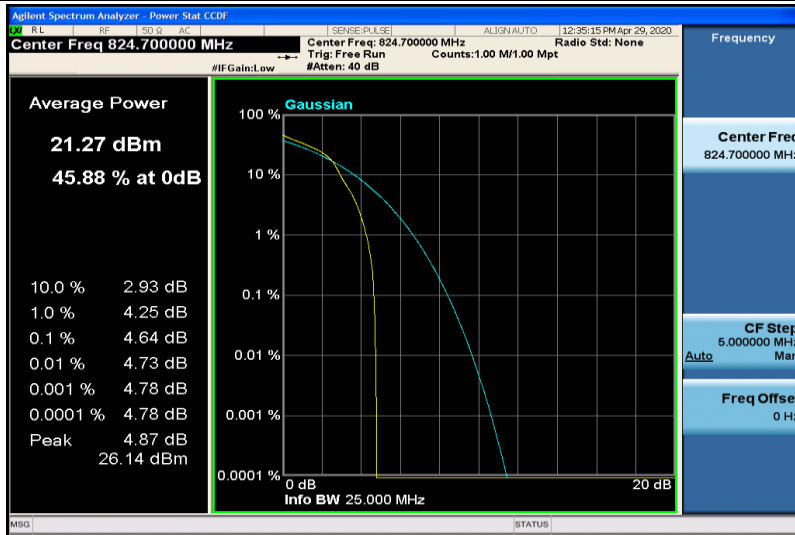

Band5-1.4MHz-QPSK-20643-6RB#0

Band5-1.4MHz-16QAM-20407-1RB#0