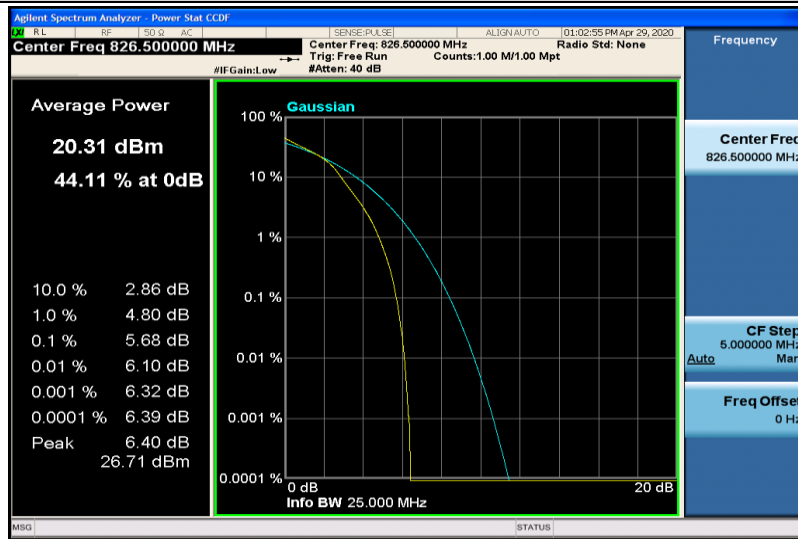

Band5-5MHz-16QAM-20425-1RB#0

Band5-5MHz-16QAM-20425-25RB#0