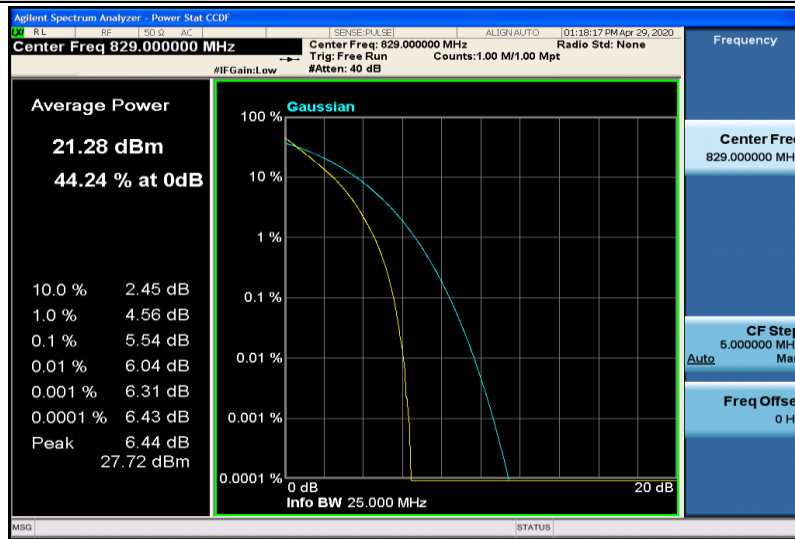

Band5-10MHz-QPSK-20450-1RB#0

Band5-10MHz-QPSK-20450-50RB#0