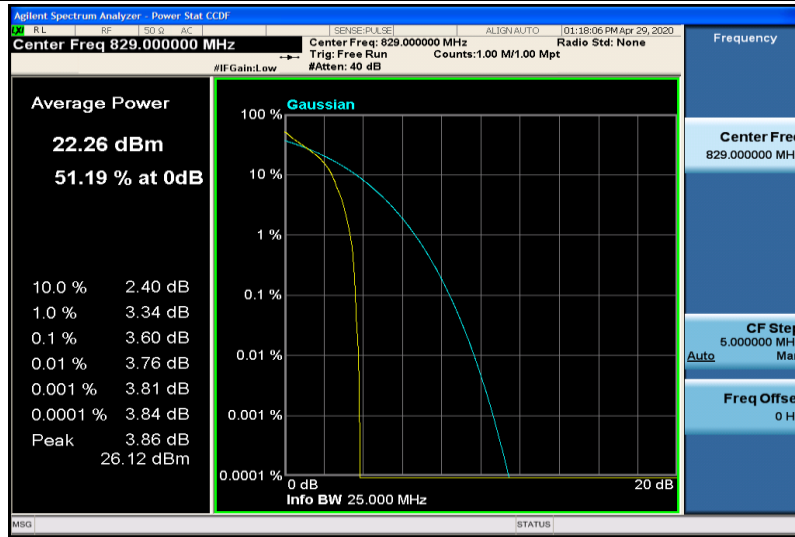

Band5-5MHz-QPSK-20625-1RB#0

Band5-5MHz-QPSK-20625-25RB#0

Band5-5MHz-16QAM-20425-1RB#0

Band5-5MHz-16QAM-20425-25RB#0

Band5-5MHz-16QAM-20525-1RB#0

Band5-5MHz-16QAM-20525-25RB#0

Band5-5MHz-16QAM-20625-1RB#0

Band5-5MHz-16QAM-20625-25RB#0