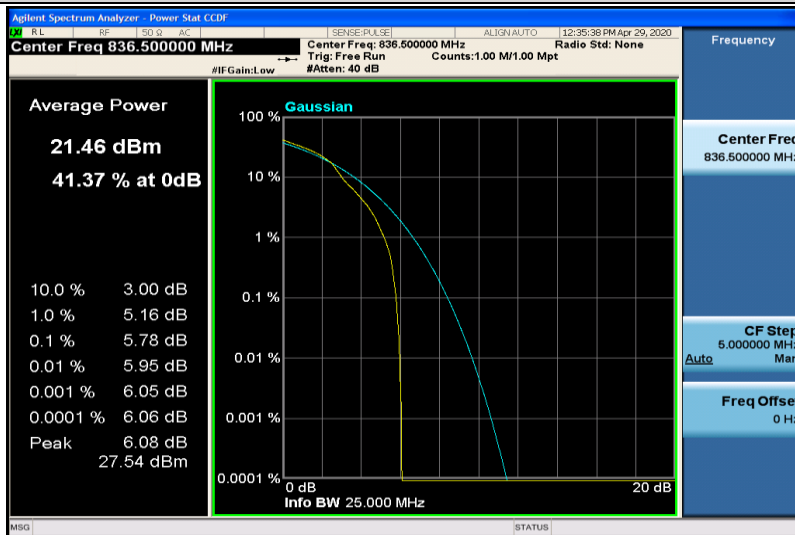

Band5-1.4MHz-16QAM-20407-6RB#0

Band5-1.4MHz-16QAM-20525-1RB#0