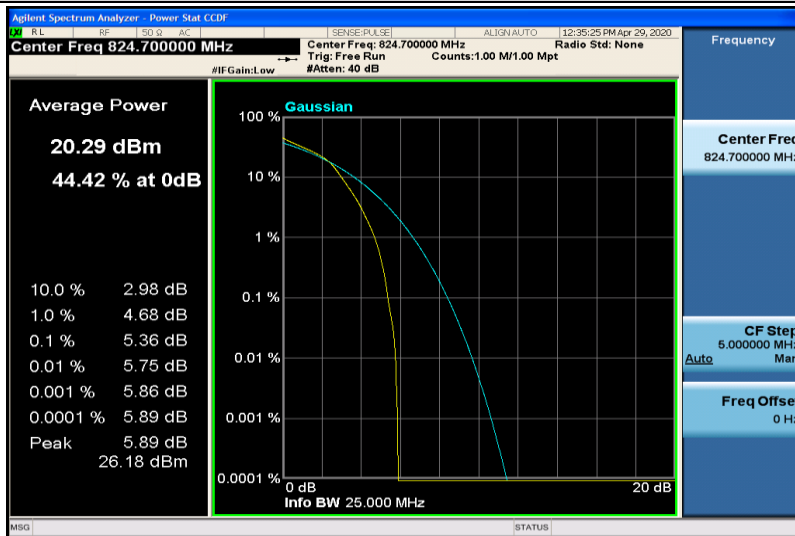

Band5-1.4MHz-16QAM-20407-1RB#0

Band5-1.4MHz-16QAM-20407-6RB#0