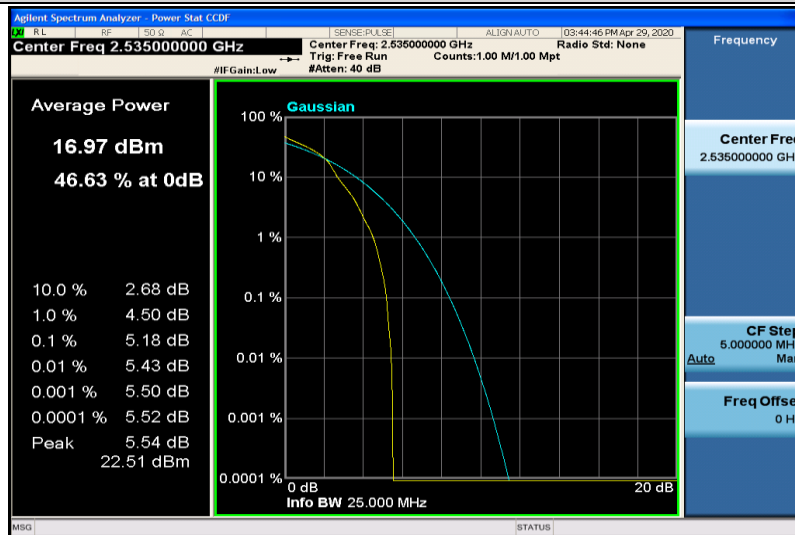

Band7-10MHz-16QAM-20800-50RB#0

Band7-10MHz-16QAM-21100-1RB#0