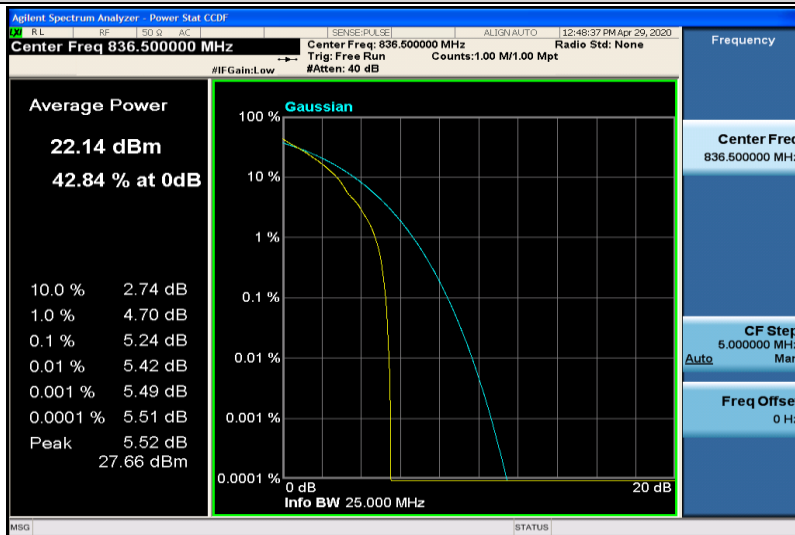

Band5-3MHz-QPSK-20415-15RB#0

Band5-3MHz-QPSK-20525-1RB#0