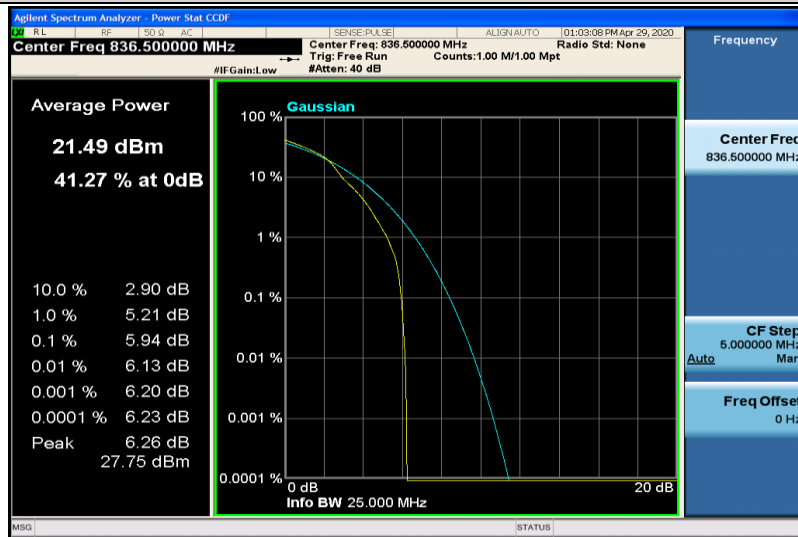

Band5-5MHz-QPSK-20625-1RB#0

Band5-5MHz-QPSK-20625-25RB#0

Band5-5MHz-16QAM-20425-1RB#0

Band5-5MHz-16QAM-20425-25RB#0

Band5-5MHz-16QAM-20525-1RB#0

Band5-5MHz-16QAM-20525-25RB#0

Band5-5MHz-16QAM-20625-1RB#0

Band5-5MHz-16QAM-20625-25RB#0