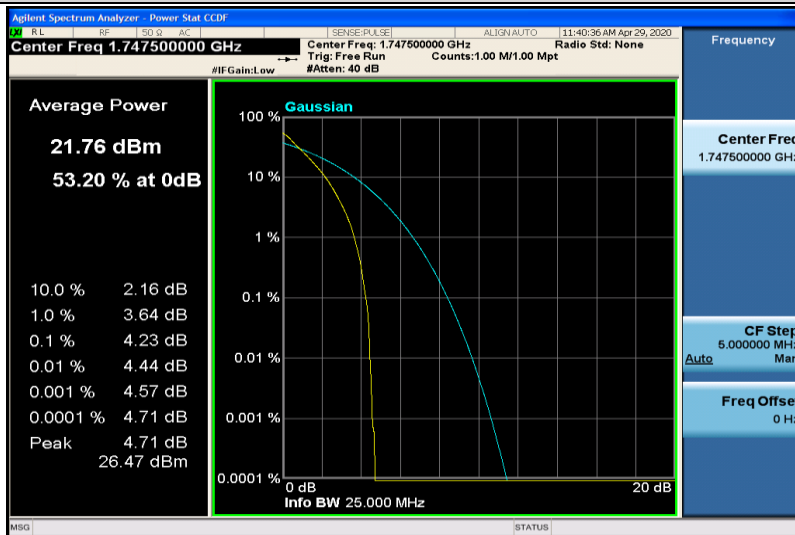

Band4-15MHz-QPSK-20325-1RB#0

Band4-15MHz-QPSK-20325-75RB#0