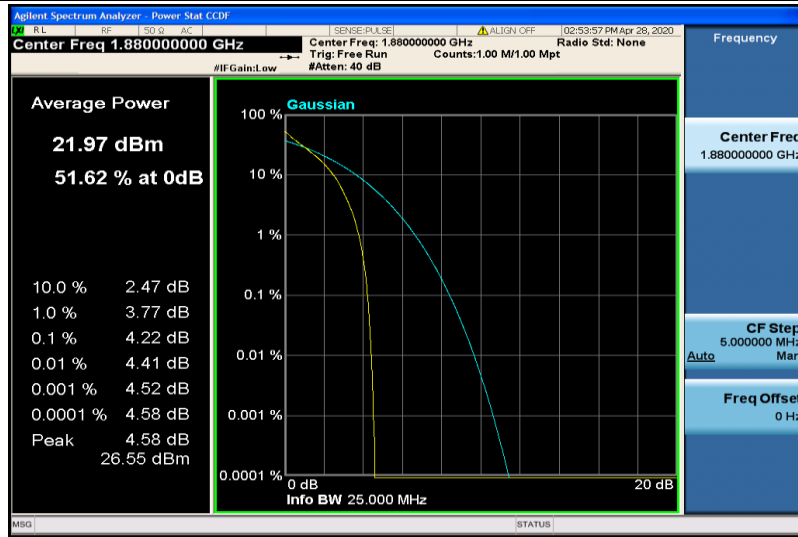

Band2-1.4MHz-QPSK-18900-6RB#0