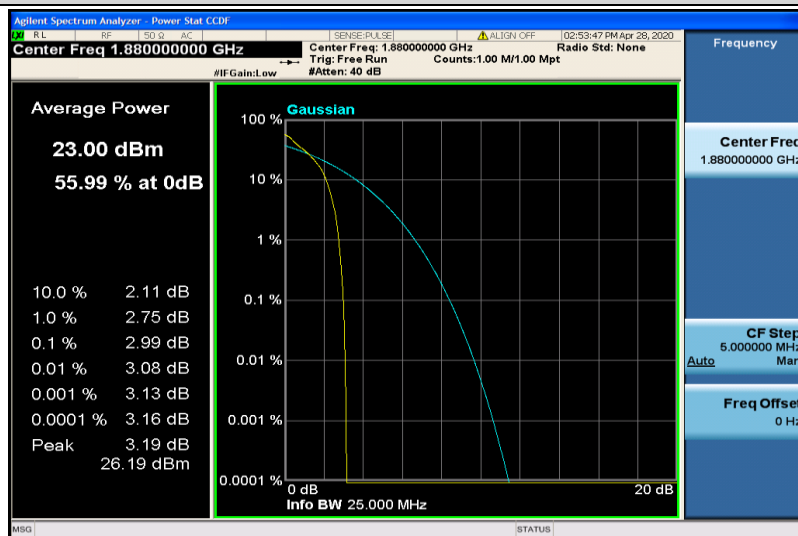

Band2-1.4MHz-QPSK-18900-1RB#0