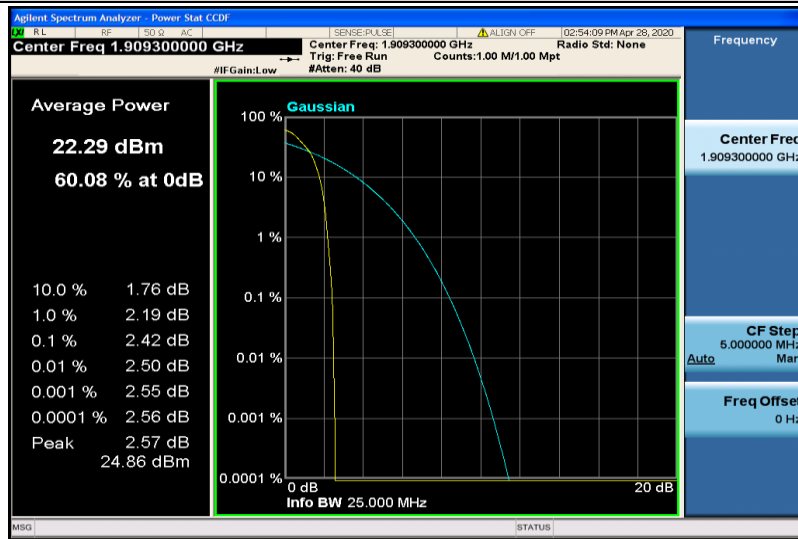

Band2-1.4MHz-QPSK-19193-1RB#0