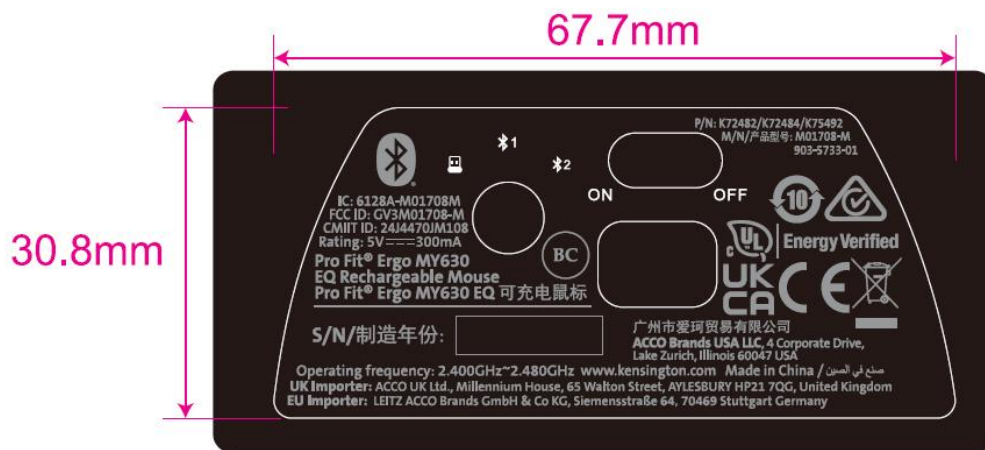

Label Location:

## K72482/K72484/K75492 product label 67.7mm x 30.8mm

HFYYWWZxxxxx