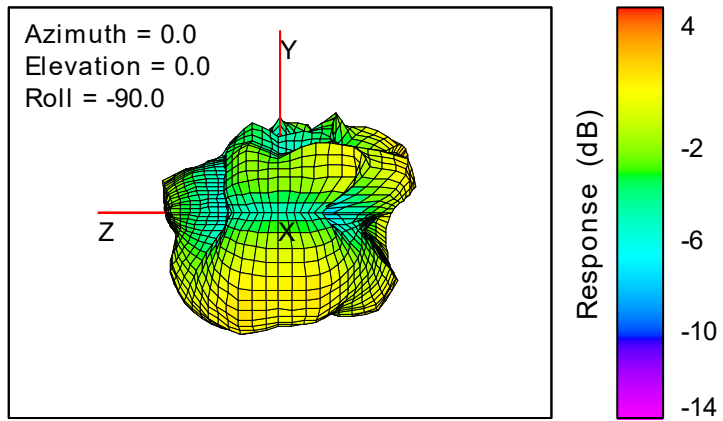

ANTENNA SPECIFICATION

Summary

ITEM	Mouse ANT SPEC		
Model Name	2.4G ANT		
Center Frequency	2402MHz	2441MHz	2480MHz
	3.11	3.10	3.07
MAX. Gain	3.11		
Azimuth Beam Pattern	Omni-directional		
Impedance	50 Ohm		
Antenna Length	31.1mm		
Manufactures	DONGGUAN SHUO CHUANG ELECTRONICS CO LTD		
ANT Shape	snake structure		

Antenna Photo & Length (mm)

Total

Total

Total