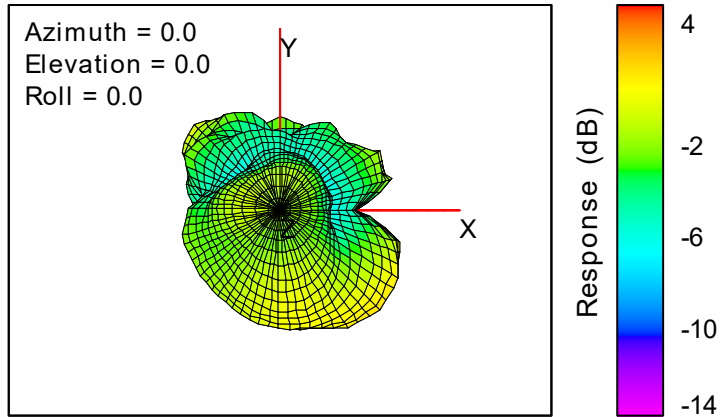

ANTENNA SPECIFICATION

Summary

ITEM	Mouse ANT SPEC		
Model Name	2.4G ANT		
Center Frequency	2402MHz	2441MHz	2480MHz
	3.11	3.10	3.07
MAX. Gain	3.11		
Azimuth Beam Pattern	Omni-directional		
Impedance	50 Ohm		
Antenna Length	31.1mm		
Manufactures	DONGGUAN SHUO CHUANG ELECTRONICS CO LTD		
ANT Shape	snake structure		

Antenna Photo & Length (mm)

Total

Total

Total