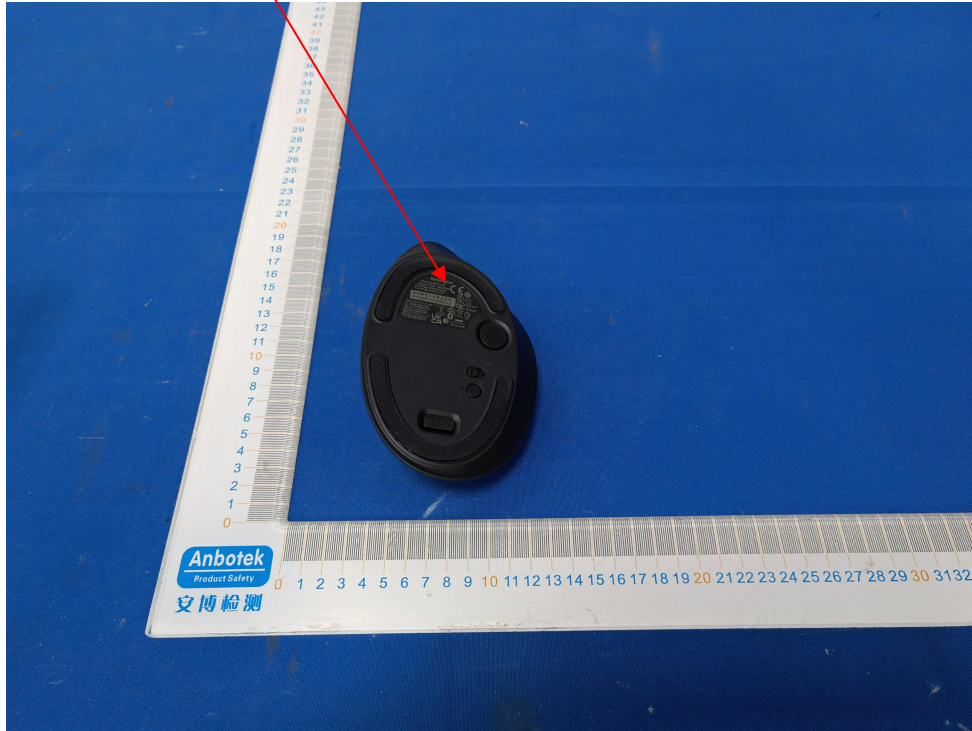

Label Location On EUT

K72196 Product label

42.9mmx19mm

42.9mm

29mm