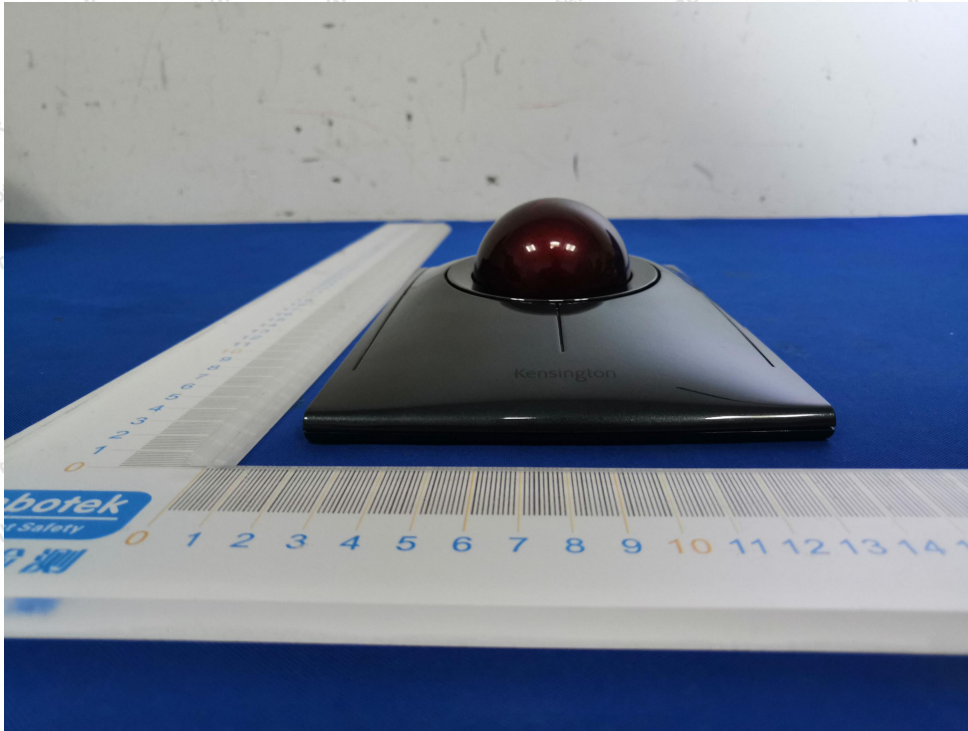

Anbotek

Product Safety

Shenzhen Anbotek Compliance Laboratory Limited

Address: 1/F., Building D, Sogood Science and Technology Park, Sanwei Community, Hangcheng Street, Bao'an District, Shenzhen, Guangdong, China.
Tel: (86) 0755-26066440 Fax: (86) 0755-26014772 Email: service@anbotek.com

Code: AB-RF-05-b

Hotline

400-003-0500

www.anbotek.com.cn

安博测