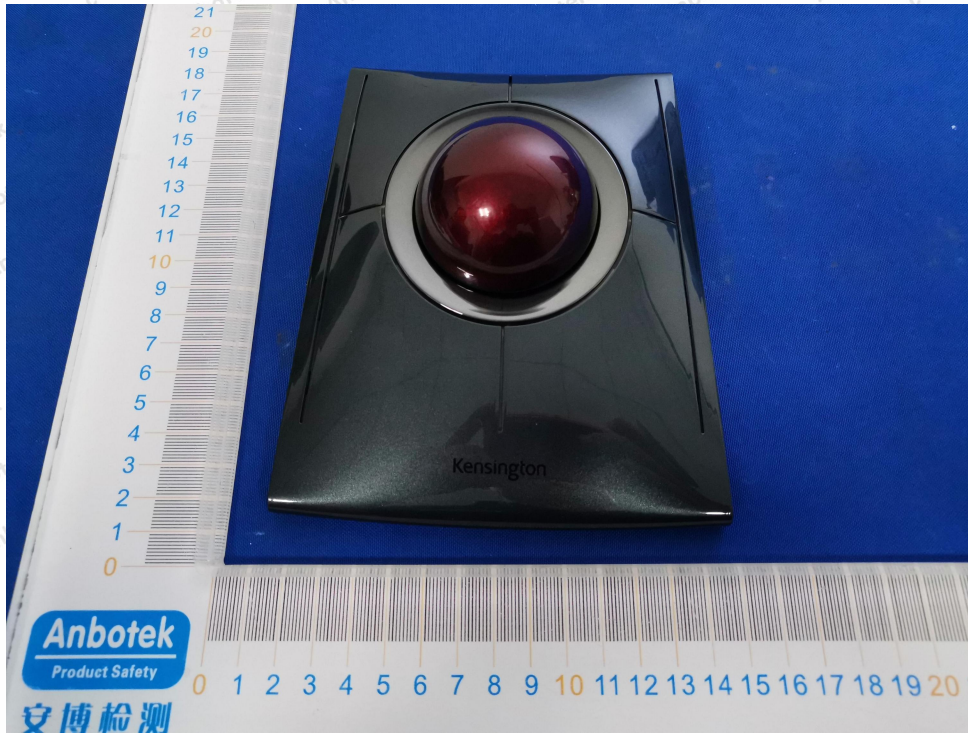

External Photograph