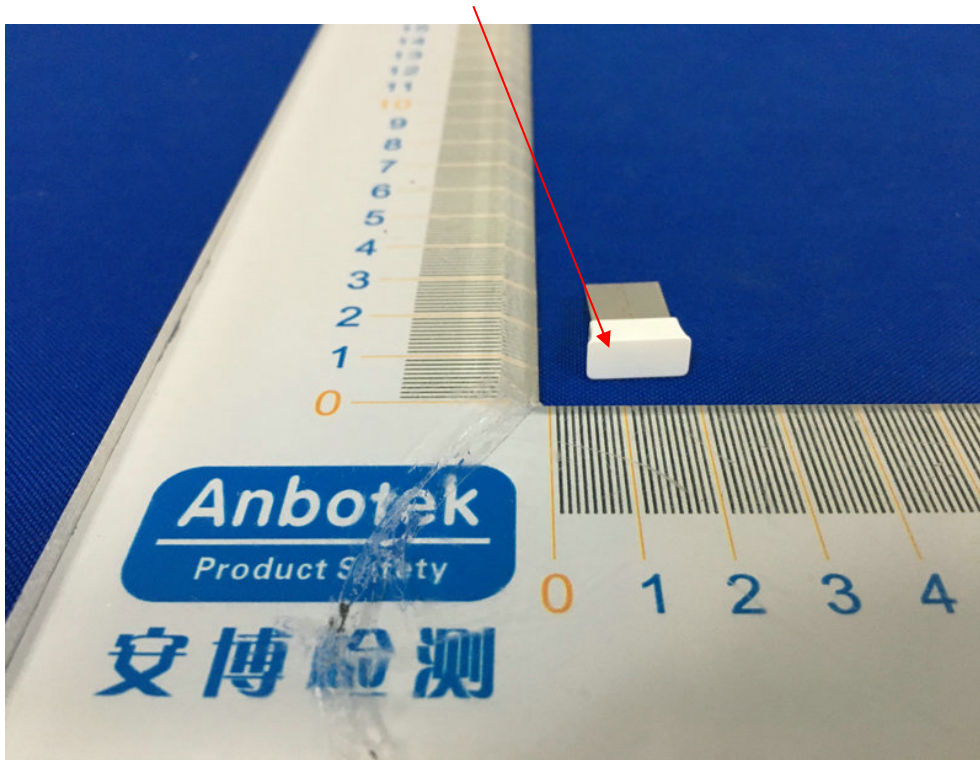

Label Location On EUT

Label

FCC ID: GV3M01502-D