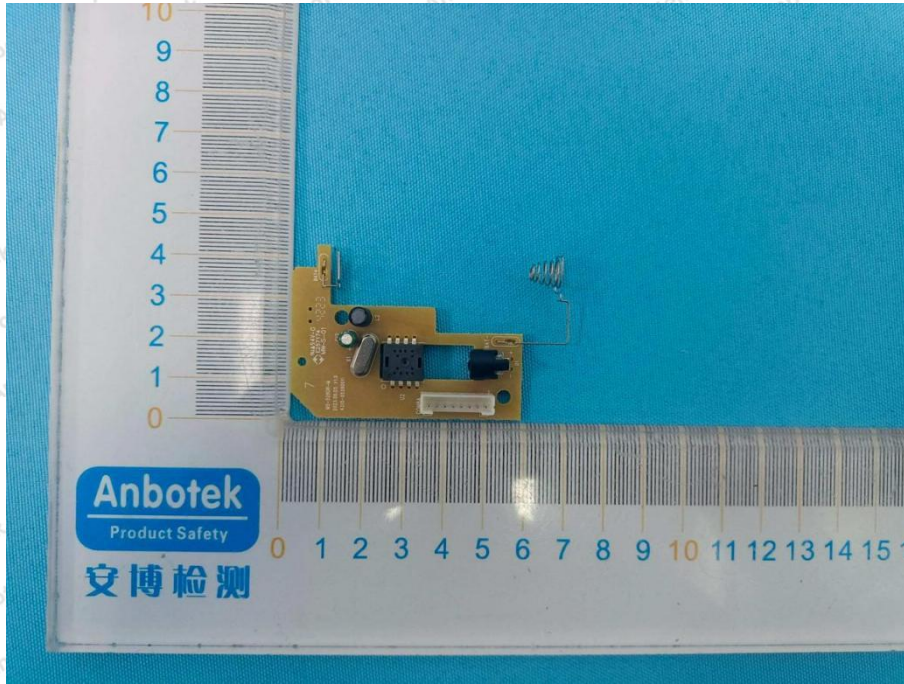

Shenzhen Anbotek Compliance Laboratory Limited

Address: 1/F., Building D, Sogood Science and Technology Park, Sanwei Community, Hangcheng Street, Bao'an District, Shenzhen, Guangdong, China.
Tel: (86) 0755-26066440 Fax: (86) 0755-26014772 Email: service@anbotek.com

Hotline

400-003-0500

www.anbotek.com.cn