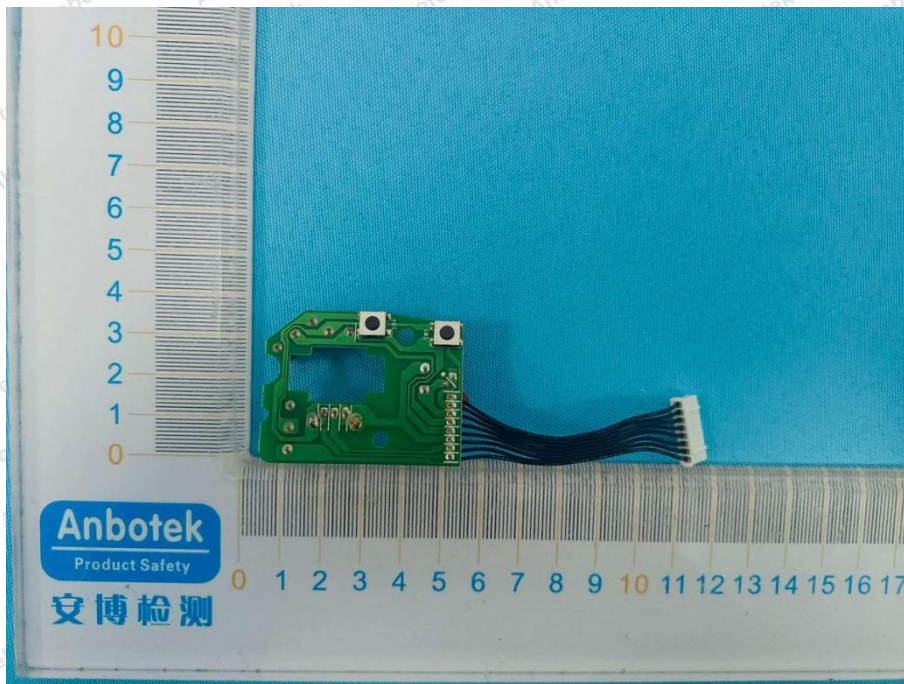

Appendix III -- Internal Photograph

Shenzhen Anbotek Compliance Laboratory Limited

Address: 1/F., Building D, Sogood Science and Technology Park, Sanwei Community, Hangcheng Street, Bao'an District, Shenzhen, Guangdong, China.
Tel: (86) 0755-26066440 Fax: (86) 0755-26014772 Email: service@anbotek.com