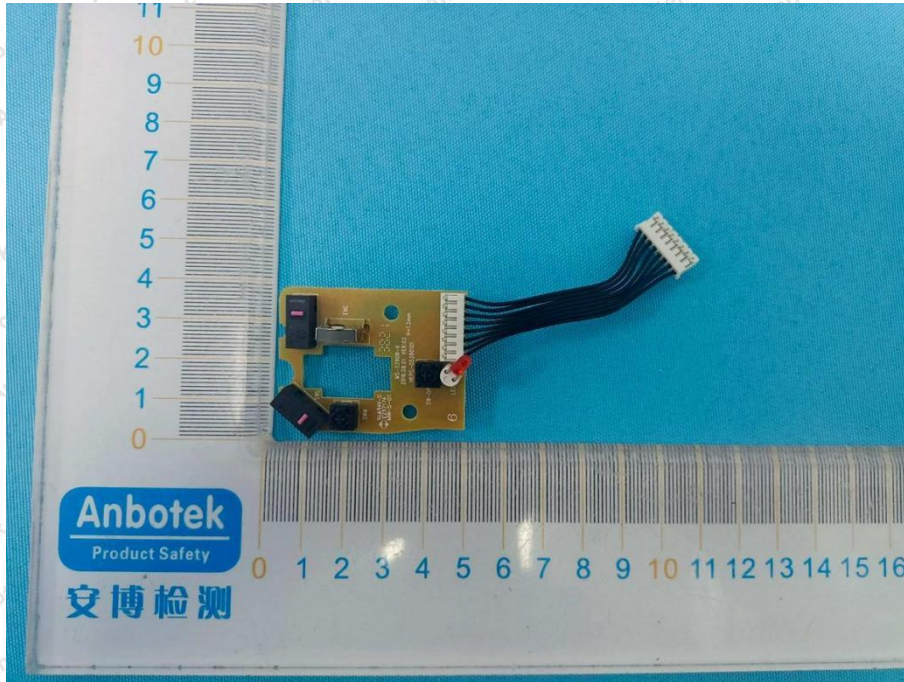

Appendix III -- Internal Photograph

Shenzhen Anbotek Compliance Laboratory Limited

Address: 1/F., Building D, Sogood Science and Technology Park, Sanwei Community, Hangcheng Street, Bao'an District, Shenzhen, Guangdong, China.
Tel: (86) 0755-26066440 Fax: (86) 0755-26014772 Email: service@anbotek.com