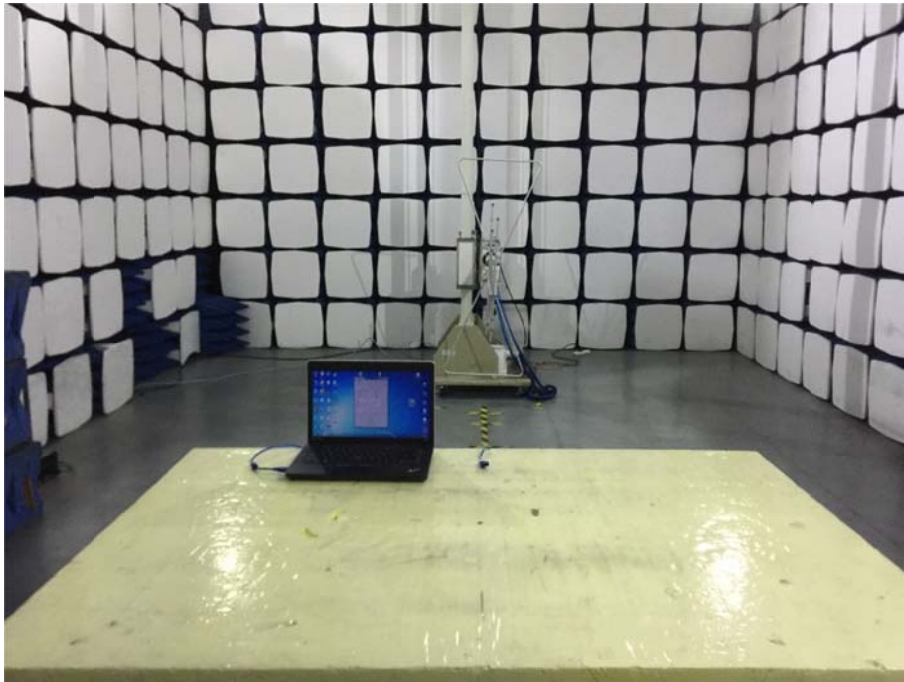

EXHIBIT 4 - TEST SETUP PHOTOGRAPHS

Conducted Emission Test Setup

Radiation Emission Test Setup (Below 30MHz)

Radiation Emission Test Setup (30MHz to 1GHz)

Radiation Emission Test Setup (1GHz to 18GHz)

Radiation Emission Test Setup (Above 18GHz)