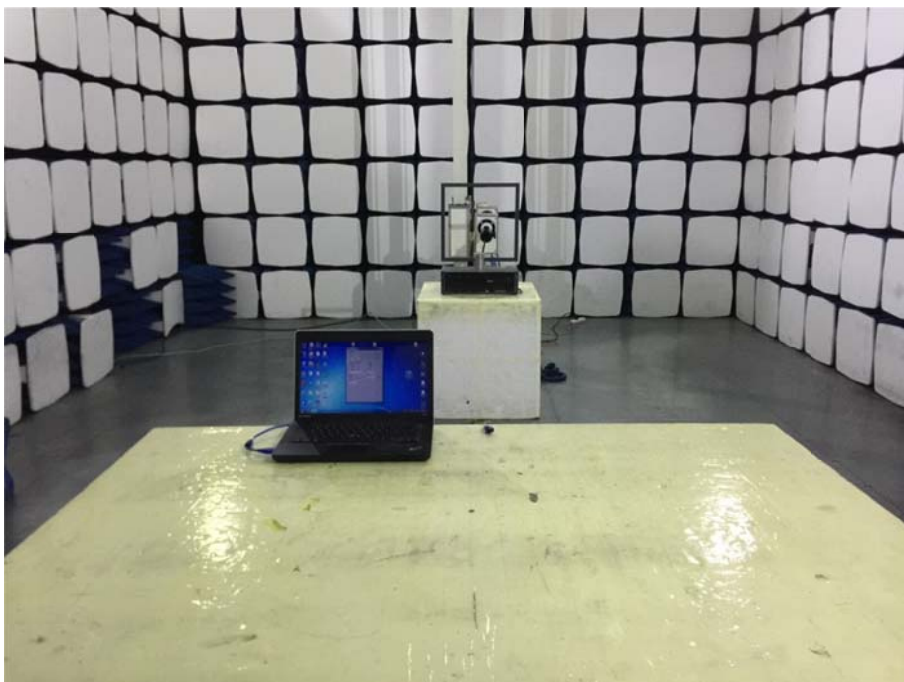

EXHIBIT 4 - TEST SETUP PHOTOGRAPHS

Conducted Emission Test Setup

Radiation Emission Test Setup (Below 30MHz)

Radiation Emission Test Setup (30MHz to 1GHz)

Radiation Emission Test Setup (1GHz to 18GHz)

Radiation Emission Test Setup (Above 18GHz)