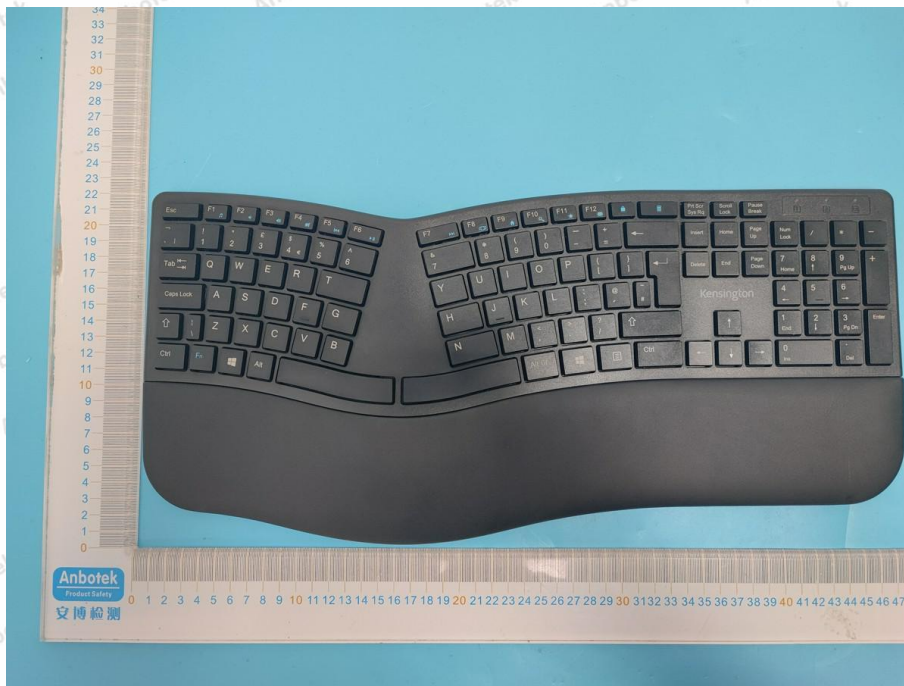

Appendix II -- External Photograph

Shenzhen Anbotek Compliance Laboratory Limited

Address: 1/F., Building D, Sogood Science and Technology Park, Sanwei Community, Hangcheng Street, Bao'an District, Shenzhen, Guangdong, China.
Tel: (86) 0755-26066440 Fax: (86) 0755-26014772 Email: service@anbotek.com