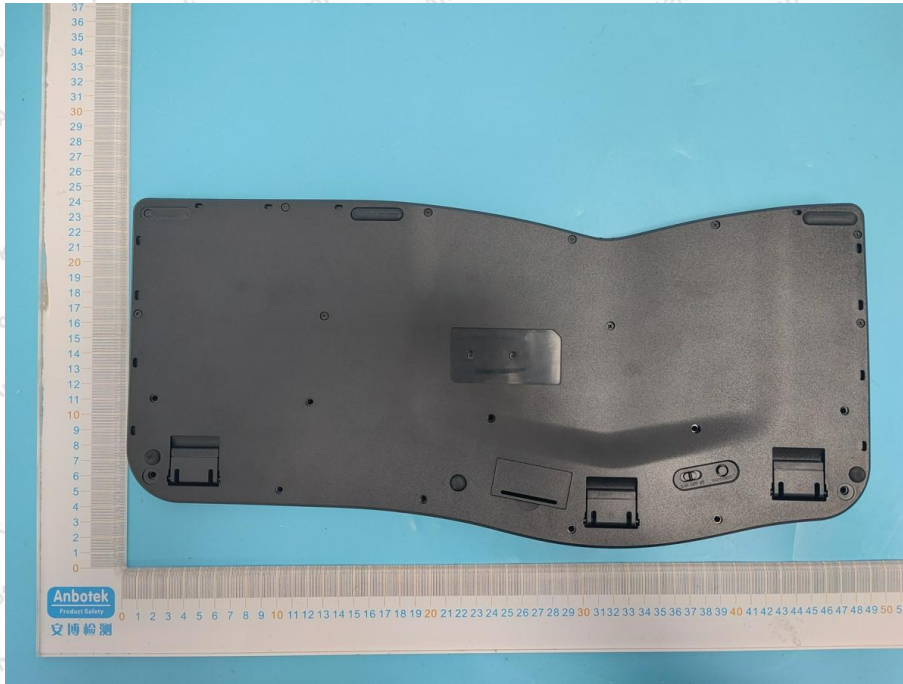

Appendix II -- External Photograph

Shenzhen Anbotek Compliance Laboratory Limited

Address: 1/F., Building D, Sogood Science and Technology Park, Sanwei Community, Hangcheng Street, Bao'an District, Shenzhen, Guangdong, China.
Tel: (86) 0755-26066440 Fax: (86) 0755-26014772 Email: service@anbotek.com