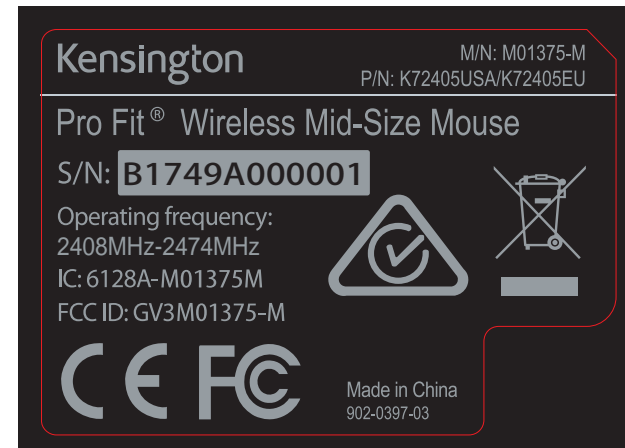

Label & Location

尺寸：38*26.8mm

200%

Label Location