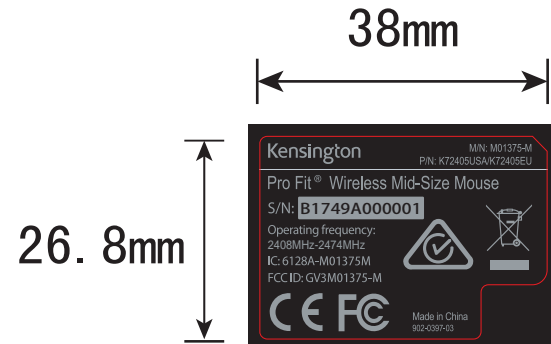

Label & Location

尺寸：38*26.8mm

200%

Label Location