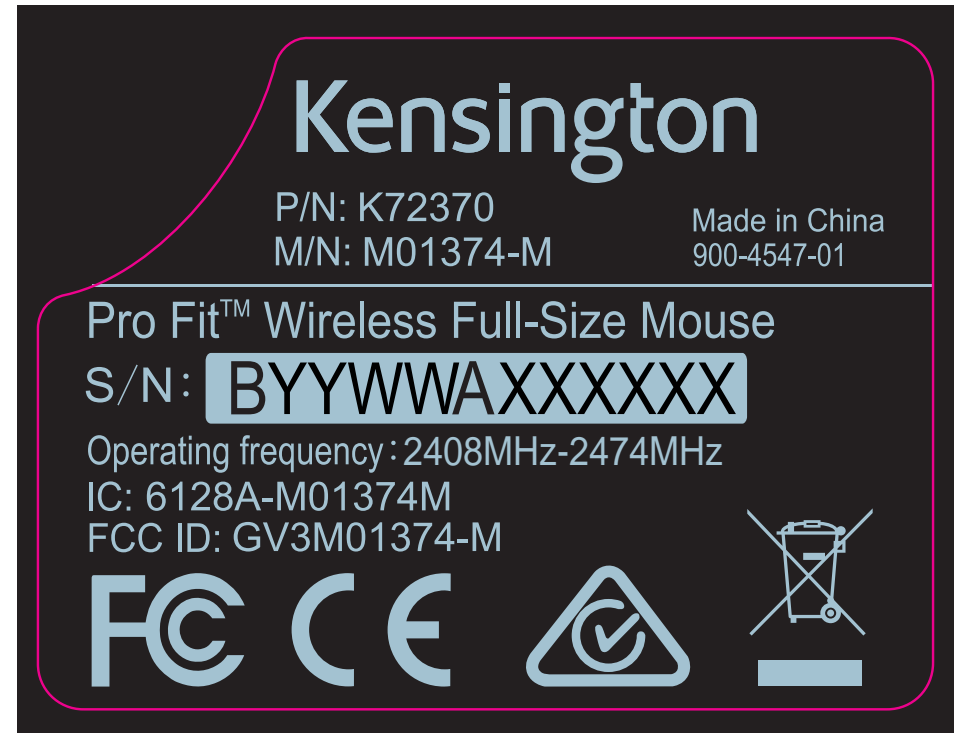

Label & Location

尺寸: 39.45*29.59mm

Scale 1:1

Scale 3:1

Label Location