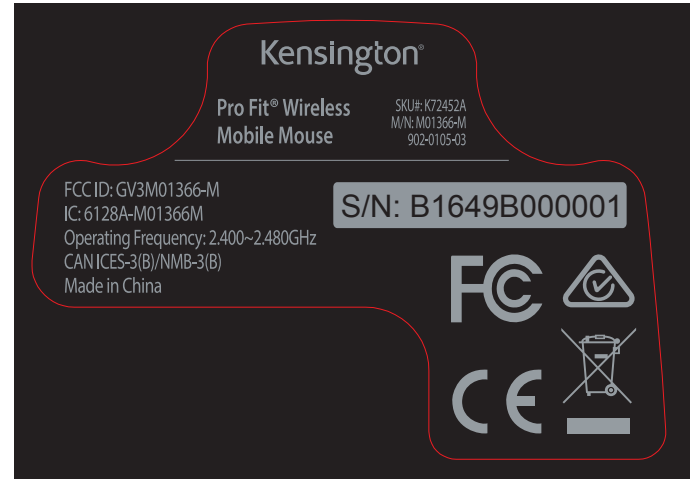

Label

200%

Size: 42*29

Label location