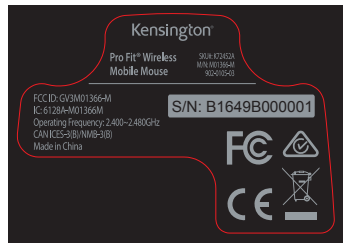

Label

200%

Size: 42*29

Label location