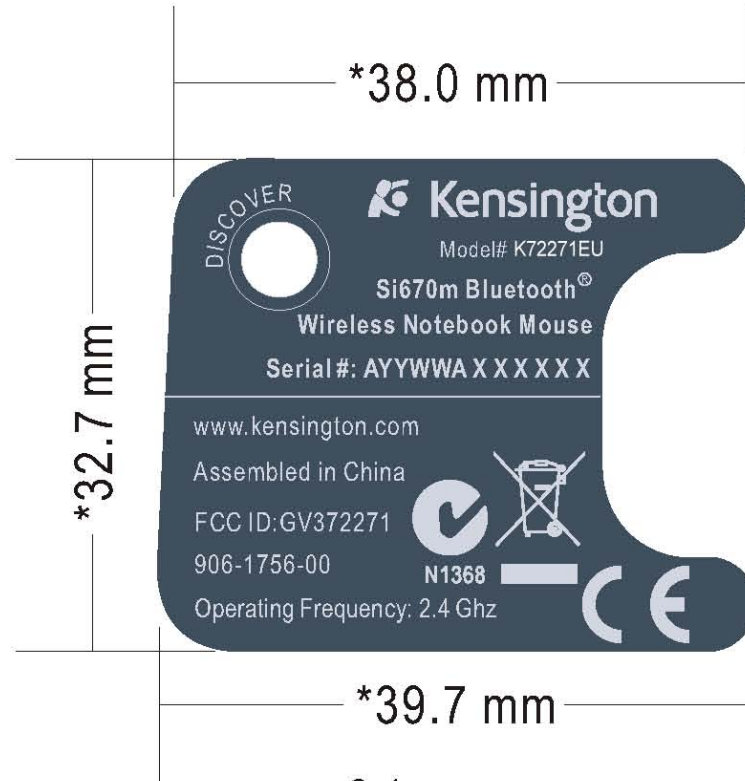

1:1

BACKGROUND COLOR: COLOR-MATCHED
TO DARKBLUE-GRAY
TEXT COLOR: PANTONE 8180C

*38.0 mm

*32.7 mm

*39.7 mm

2:1

1:1

BACKGROUND COLOR: COLOR-MATCHED TO DARKBLUE-GRAY
TEXT COLOR: PANTONE 8180C

2:1

1:1

BACKGROUND COLOR: COLOR-MATCHED
TO DARKBLUE-GRAY
TEXT COLOR: PANTONE 8180C

*38.0 mm

*32.7 mm

*39.7 mm

2:1

1:1

BACKGROUND COLOR: COLOR-MATCHED TO DARKBLUE-GRAY
TEXT COLOR: PANTONE 8180C

*38.0 mm

*32.7 mm

*39.7 mm

2:1

1:1

BACKGROUND COLOR: COLOR-MATCHED
TO DARKBLUE-GRAY
TEXT COLOR: PANTONE 8180C

2:1