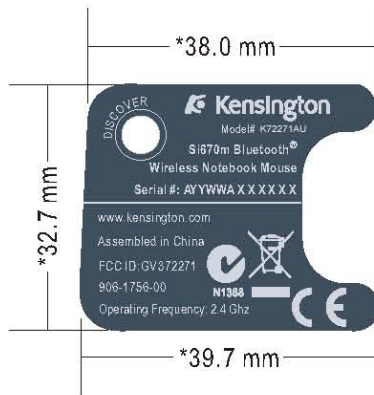

1:1

BACKGROUND COLOR: COLOR-MATCHED
TO DARKBLUE-GRAY
TEXT COLOR: PANTONE 8180C

*38.0 mm

*32.7 mm

*39.7 mm

2:1

1:1

BACKGROUND COLOR: COLOR-MATCHED TO DARKBLUE-GRAY
TEXT COLOR: PANTONE 8180C

2:1

1:1

BACKGROUND COLOR: COLOR-MATCHED
TO DARKBLUE-GRAY
TEXT COLOR: PANTONE 8180C

*38.0 mm

*32.7 mm

*39.7 mm

2:1

1:1

BACKGROUND COLOR: COLOR-MATCHED TO DARKBLUE-GRAY
TEXT COLOR: PANTONE 8180C

*38.0 mm

*32.7 mm

*39.7 mm

2:1

1:1

BACKGROUND COLOR: COLOR-MATCHED
TO DARKBLUE-GRAY
TEXT COLOR: PANTONE 8180C

2:1