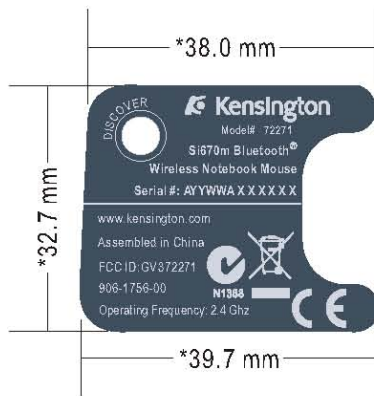

1:1

BACKGROUND COLOR: COLOR-MATCHED
TO DARKBLUE-GRAY
TEXT COLOR: PANTONE 8180C

*38.0 mm

*32.7 mm

*39.7 mm

2:1

1:1

BACKGROUND COLOR: COLOR-MATCHED TO DARKBLUE-GRAY
TEXT COLOR: PANTONE 8180C

2:1

1:1

BACKGROUND COLOR: COLOR-MATCHED
TO DARKBLUE-GRAY
TEXT COLOR: PANTONE 8180C

*38.0 mm

*32.7 mm

*39.7 mm

2:1

1:1

BACKGROUND COLOR: COLOR-MATCHED TO DARKBLUE-GRAY
TEXT COLOR: PANTONE 8180C

*38.0 mm

*32.7 mm

*39.7 mm

2:1

1:1

BACKGROUND COLOR: COLOR-MATCHED
TO DARKBLUE-GRAY
TEXT COLOR: PANTONE 8180C

2:1