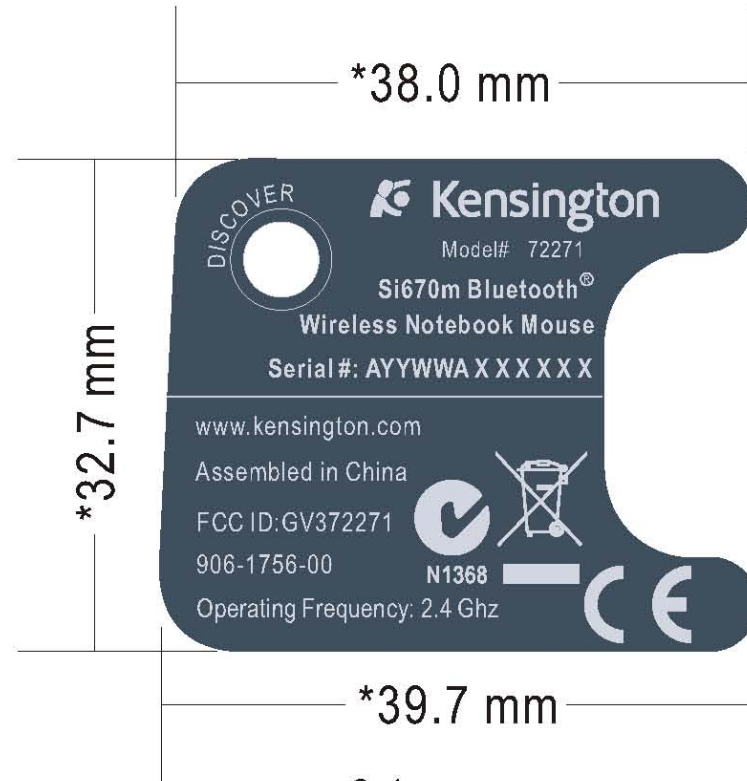

1:1

BACKGROUND COLOR: COLOR-MATCHED
TO DARKBLUE-GRAY
TEXT COLOR: PANTONE 8180C

*38.0 mm

*32.7 mm

*39.7 mm

2:1

1:1

BACKGROUND COLOR: COLOR-MATCHED TO DARKBLUE-GRAY
TEXT COLOR: PANTONE 8180C

2:1

1:1

BACKGROUND COLOR: COLOR-MATCHED
TO DARKBLUE-GRAY
TEXT COLOR: PANTONE 8180C

*38.0 mm

*32.7 mm

*39.7 mm

2:1

1:1

BACKGROUND COLOR: COLOR-MATCHED TO DARKBLUE-GRAY
TEXT COLOR: PANTONE 8180C

*38.0 mm

*32.7 mm

*39.7 mm

2:1

1:1

BACKGROUND COLOR: COLOR-MATCHED
TO DARKBLUE-GRAY
TEXT COLOR: PANTONE 8180C

2:1