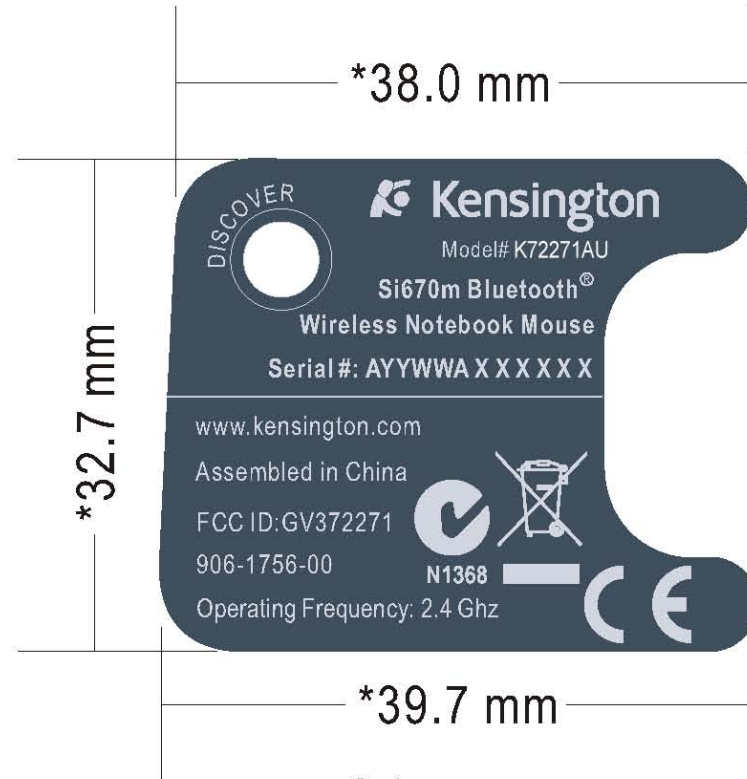

1:1

BACKGROUND COLOR: COLOR-MATCHED
TO DARKBLUE-GRAY
TEXT COLOR: PANTONE 8180C

*38.0 mm

*32.7 mm

*39.7 mm

2:1

1:1

BACKGROUND COLOR: COLOR-MATCHED TO DARKBLUE-GRAY
TEXT COLOR: PANTONE 8180C

2:1

1:1

BACKGROUND COLOR: COLOR-MATCHED
TO DARKBLUE-GRAY
TEXT COLOR: PANTONE 8180C

*38.0 mm

*32.7 mm

*39.7 mm

2:1

1:1

BACKGROUND COLOR: COLOR-MATCHED TO DARKBLUE-GRAY
TEXT COLOR: PANTONE 8180C

*38.0 mm

*32.7 mm

*39.7 mm

2:1

1:1

BACKGROUND COLOR: COLOR-MATCHED
TO DARKBLUE-GRAY
TEXT COLOR: PANTONE 8180C

2:1