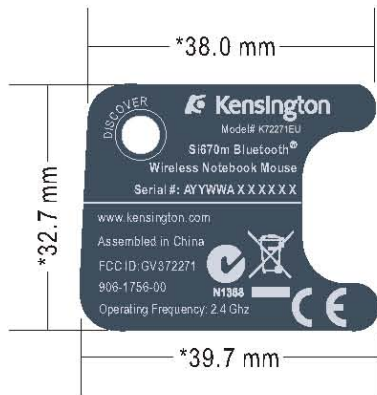

1:1

BACKGROUND COLOR: COLOR-MATCHED
TO DARKBLUE-GRAY
TEXT COLOR: PANTONE 8180C

*38.0 mm

*32.7 mm

*39.7 mm

2:1

1:1

BACKGROUND COLOR: COLOR-MATCHED TO DARKBLUE-GRAY
TEXT COLOR: PANTONE 8180C

2:1

1:1

BACKGROUND COLOR: COLOR-MATCHED
TO DARKBLUE-GRAY
TEXT COLOR: PANTONE 8180C

*38.0 mm

*32.7 mm

*39.7 mm

2:1

1:1

BACKGROUND COLOR: COLOR-MATCHED TO DARKBLUE-GRAY
TEXT COLOR: PANTONE 8180C

*38.0 mm

*32.7 mm

*39.7 mm

2:1

1:1

BACKGROUND COLOR: COLOR-MATCHED
TO DARKBLUE-GRAY
TEXT COLOR: PANTONE 8180C

2:1