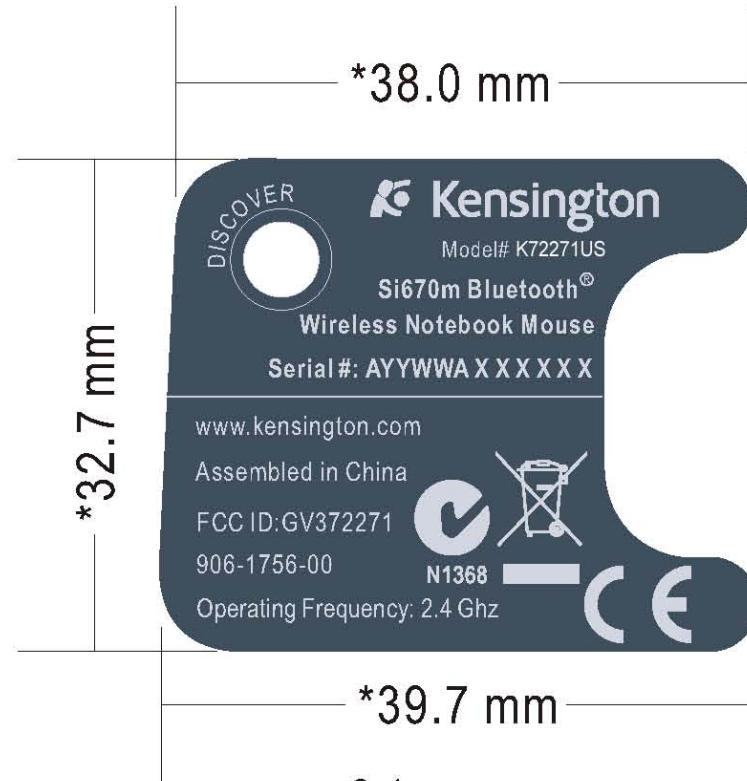

1:1

BACKGROUND COLOR: COLOR-MATCHED
TO DARKBLUE-GRAY
TEXT COLOR: PANTONE 8180C

*38.0 mm

*32.7 mm

*39.7 mm

2:1

1:1

BACKGROUND COLOR: COLOR-MATCHED TO DARKBLUE-GRAY
TEXT COLOR: PANTONE 8180C

2:1

1:1

BACKGROUND COLOR: COLOR-MATCHED
TO DARKBLUE-GRAY
TEXT COLOR: PANTONE 8180C

*38.0 mm

*32.7 mm

*39.7 mm

2:1

1:1

BACKGROUND COLOR: COLOR-MATCHED TO DARKBLUE-GRAY
TEXT COLOR: PANTONE 8180C

*38.0 mm

*32.7 mm

*39.7 mm

2:1

1:1

BACKGROUND COLOR: COLOR-MATCHED
TO DARKBLUE-GRAY
TEXT COLOR: PANTONE 8180C

2:1