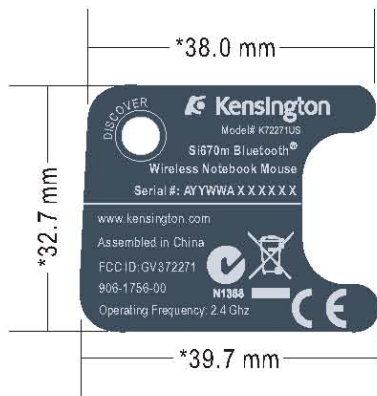

2:1

1:1

BACKGROUND COLOR: COLOR-MATCHED
TO DARKBLUE-GRAY
TEXT COLOR: PANTONE 8180C

*38.0 mm

*32.7 mm

*39.7 mm

2:1

1:1

BACKGROUND COLOR: COLOR-MATCHED TO DARKBLUE-GRAY
TEXT COLOR: PANTONE 8180C

*38.0 mm

*32.7 mm

*39.7 mm

2:1

1:1

BACKGROUND COLOR: COLOR-MATCHED
TO DARKBLUE-GRAY
TEXT COLOR: PANTONE 8180C

2:1