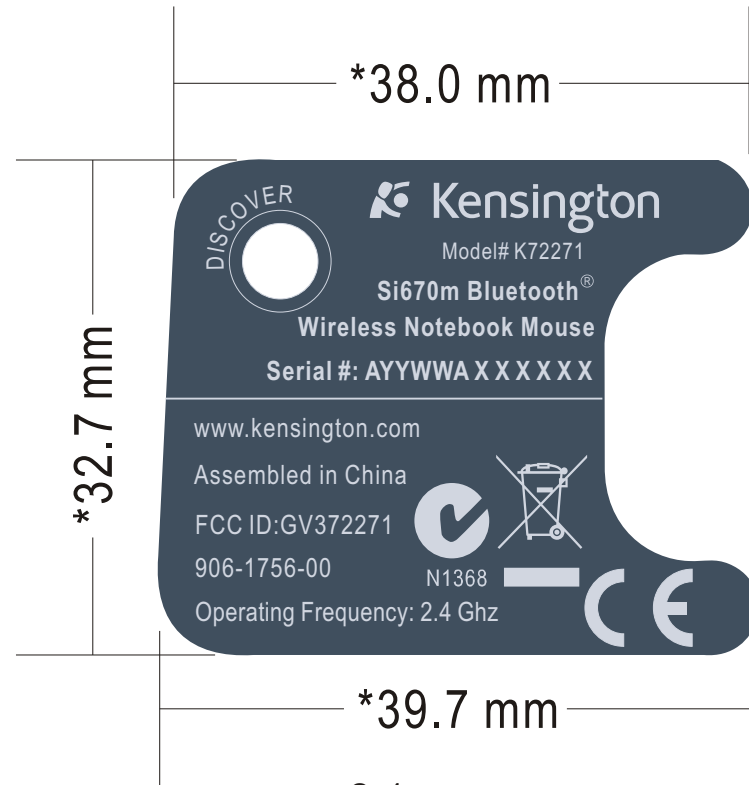

1:1

BACKGROUND COLOR: COLOR-MATCHED
TO DARKBLUE-GRAY
TEXT COLOR: PANTONE 8180C

*38.0 mm

*32.7 mm

*39.7 mm

2:1

1:1

BACKGROUND COLOR: COLOR-MATCHED TO DARKBLUE-GRAY
TEXT COLOR: PANTONE 8180C

2:1

1:1

BACKGROUND COLOR: COLOR-MATCHED
TO DARKBLUE-GRAY
TEXT COLOR: PANTONE 8180C

*38.0 mm

*32.7 mm

*39.7 mm

2:1

1:1

BACKGROUND COLOR: COLOR-MATCHED TO DARKBLUE-GRAY
TEXT COLOR: PANTONE 8180C

*38.0 mm

*32.7 mm

*39.7 mm

2:1

1:1

BACKGROUND COLOR: COLOR-MATCHED
TO DARKBLUE-GRAY
TEXT COLOR: PANTONE 8180C

2:1