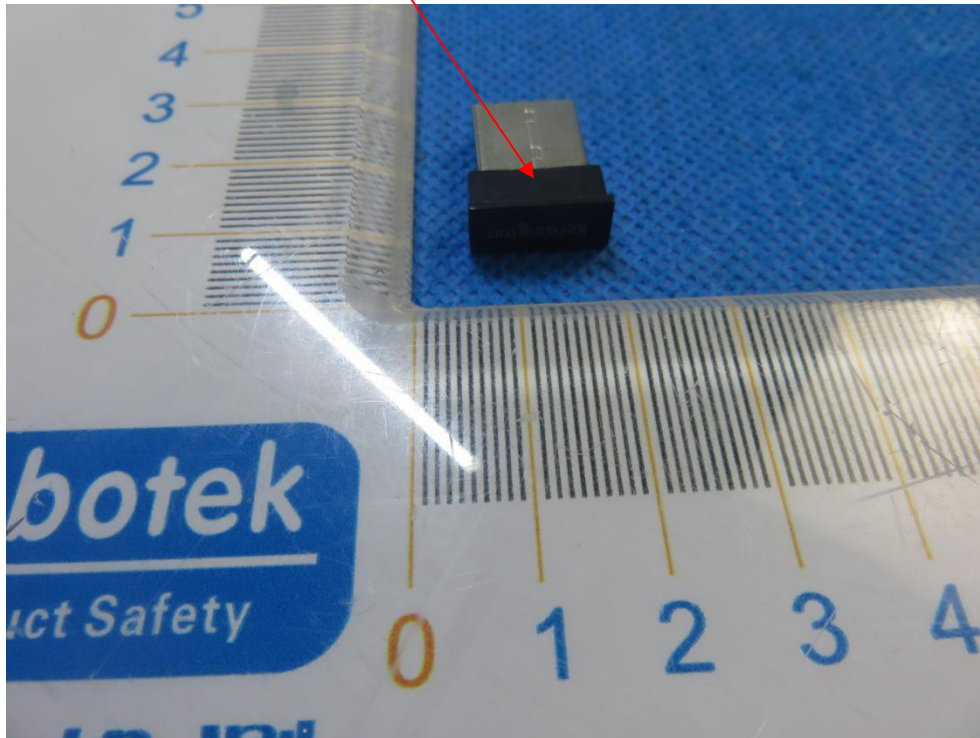

Label Location On EUT

Label

Product Name: Wireless dongle
Model No.: M01440-D
FCC ID: GV3M01440-D