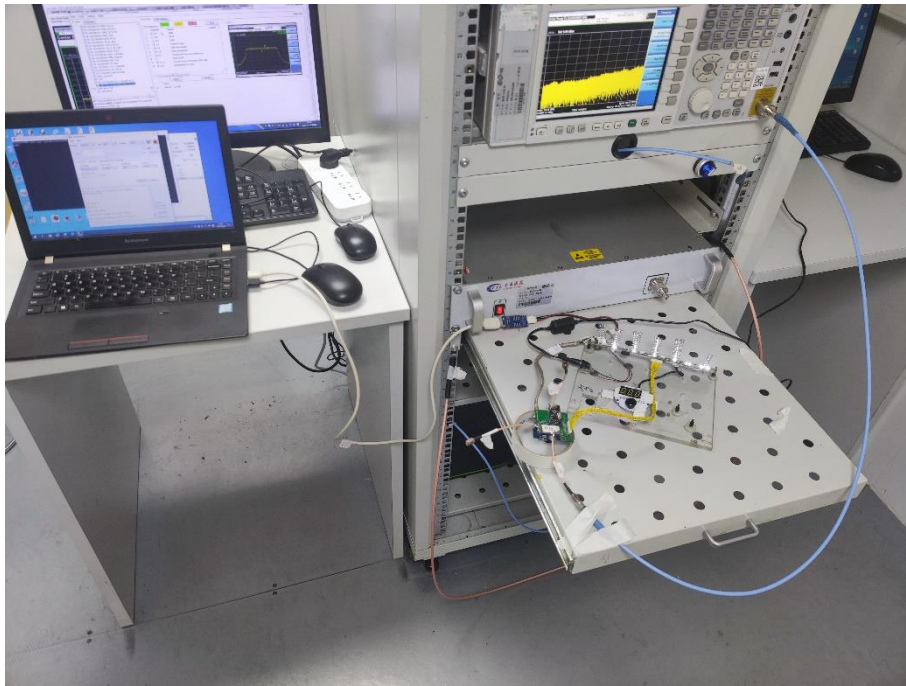

TEST SETUP PHOTOS

1 Radiated Test Photo

Below 30MHz

Close-up

30MHz-1GHz

Close-up

Above 1GHz

Close-up

2 Conducted Test Photo

Conducted Test- BLE

Conducted Test-2.4G ISM Band (GFSK modulation)

Conducted Test-2.4G WIFI

3 Conducted Emissions

Test Photo 1

Test Photo 2