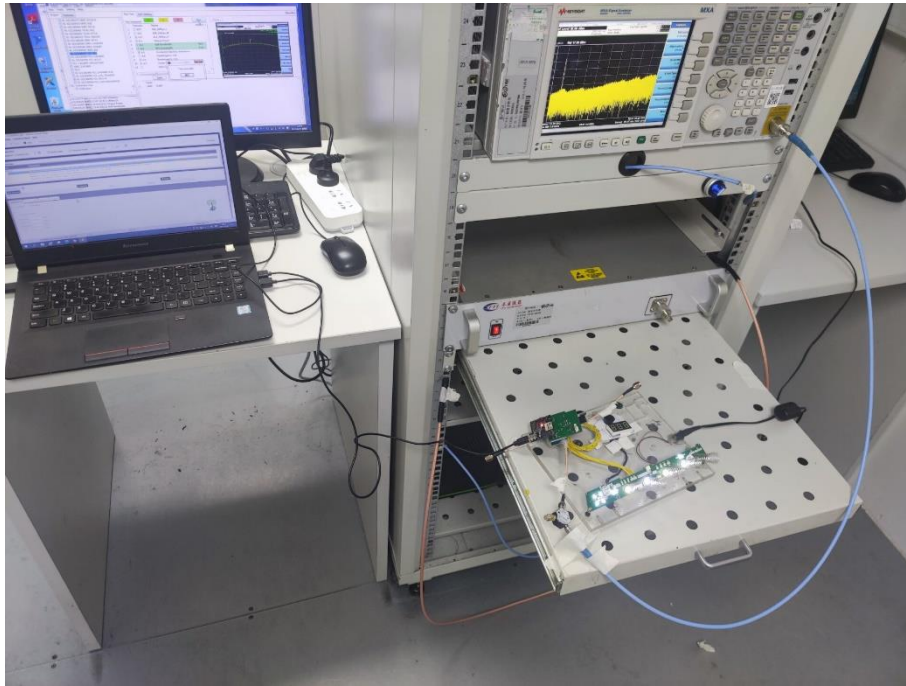

TEST SETUP PHOTOS

1 Radiated Test Photo

Below 30MHz

Close-up

30MHz-1GHz

Close-up

Above 1GHz

Close-up

2 Conducted Test Photo

Conducted Test- BLE

Conducted Test-2.4G ISM Band (GFSK modulation)

Conducted Test-2.4G WIFI

3 Conducted Emissions

Test Photo 1

Test Photo 2