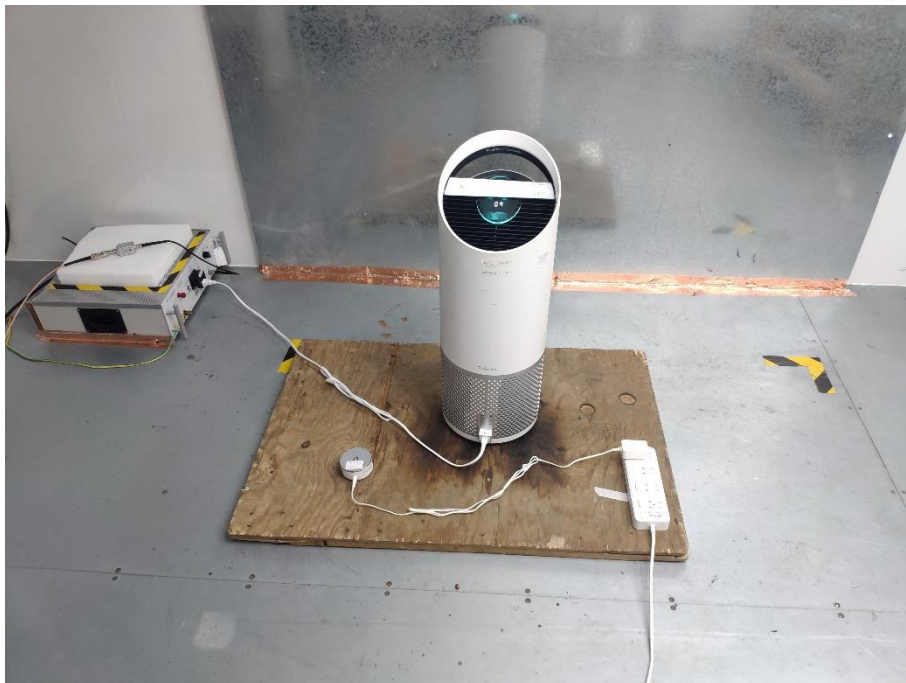

TEST SETUP PHOTOS

1 Radiated Test Photo

Below 30MHz

Close-up

30MHz-1GHz

Close-up

Above 1GHz

Close-up

2 Conducted Test Photo

Conducted Test- BLE

Conducted Test-2.4G ISM Band (GFSK modulation)

Conducted Test-2.4G WIFI

3 Conducted Emissions

Test Photo 1

Test Photo 2