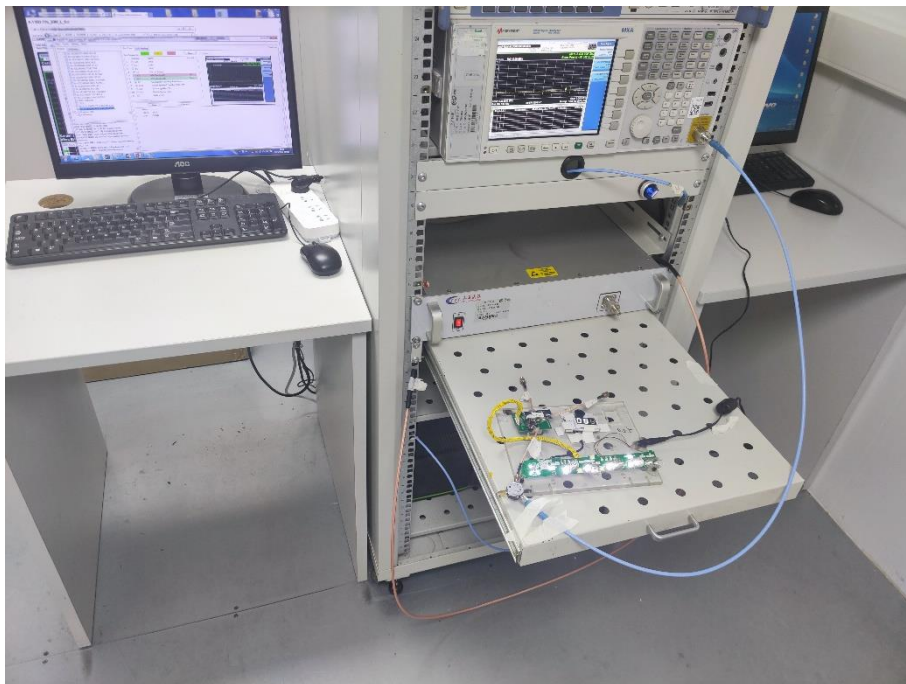

TEST SETUP PHOTOS

1 Radiated Test Photo

Below 30MHz

Close-up

30MHz-1GHz

Close-up

Above 1GHz

Close-up

2 Conducted Test Photo

Conducted Test- BLE

Conducted Test-2.4G ISM Band (GFSK modulation)

Conducted Test-2.4G WIFI

3 Conducted Emissions

Test Photo 1

Test Photo 2