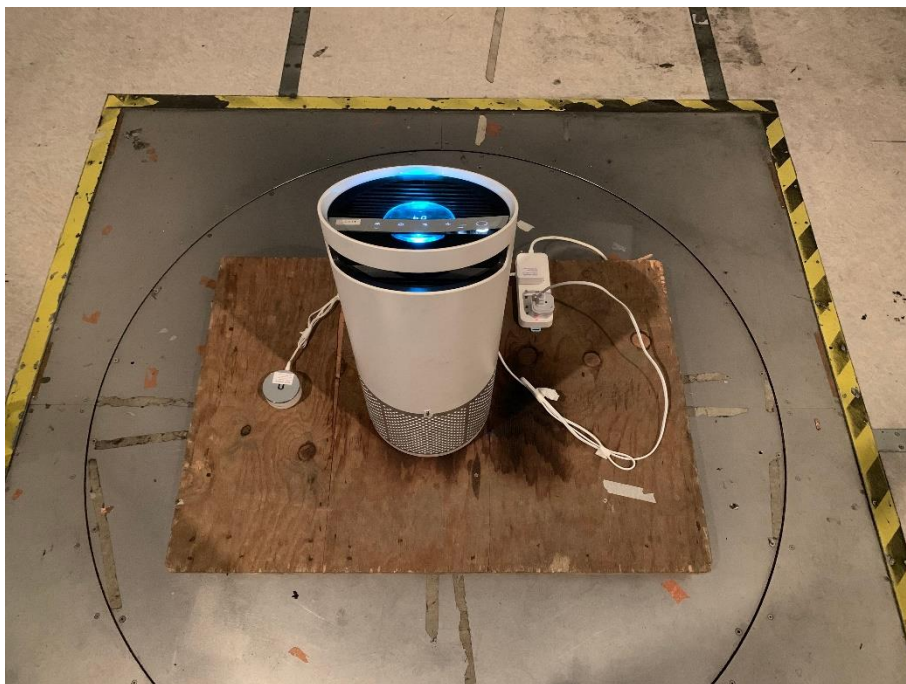

TEST SETUP PHOTOS

1 Radiated Test Photo

Below 30MHz

Close-up

30MHz-1GHz

Close-up

Above 1GHz

Close-up

2 Conducted Test Photo

Conducted Test- BLE

Conducted Test-2.4G ISM Band (GFSK modulation)

Conducted Test-2.4G WIFI

3 Conducted Emissions

Test Photo 1

Test Photo 2