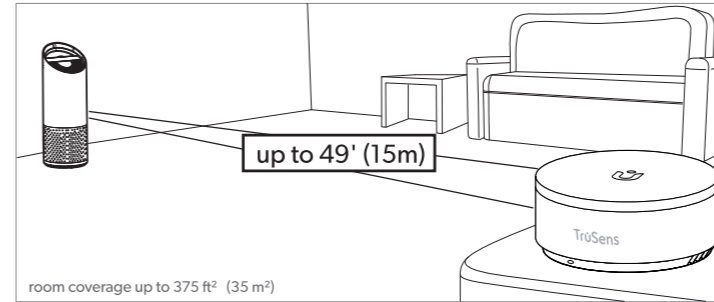

1) Remove plastic bag from filter

Unscrew bottom cover and remove plastic bag from filter.

2) Re-attach filter

Secure filter on bottom cover and replace inside the purifier.

3) Set up

Plug-in your air purifier unit and power on.

Plug-in your SensorPod™.

For optimal results, place SensorPod™ on tabletop or counter across the room, within line of sight of the purifier.

Signal strength may vary by location.

Download the TruSens app to connect a smart device to your purifier.