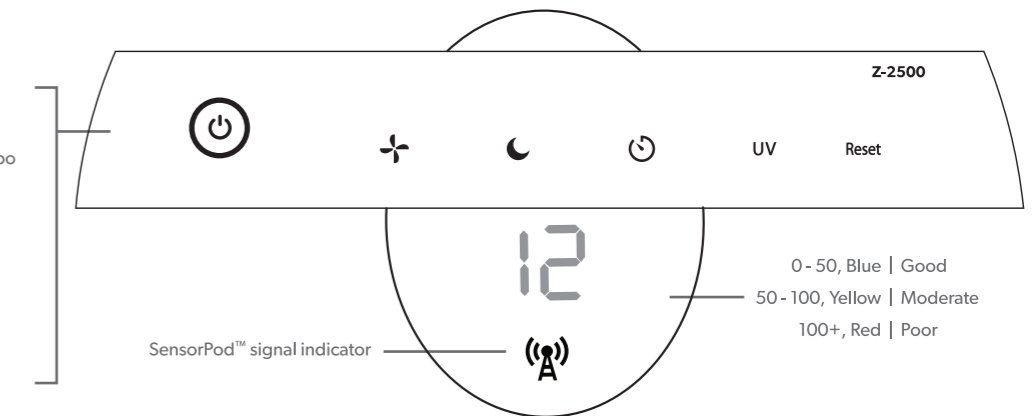

Plug-in your SensorPod™.

For optimal results, place SensorPod™ on tabletop or counter across the room, within line of sight of the purifier.

Signal strength may vary by location.

Download the TruSens app to connect a smart device to your purifier.

*Replacement indicator will glow red on control panel to notify you to change

Control Panel

- ⏻ | Power on/off
- ⚙️ | Fan speed : Auto/Whisper/1/2/Turbo
- 🌙 | Dimmer on/off
- 🕒 | Timer : 2h/4h/8h/12h
- UV | UV mode on/off
- Reset | Carbon/HEPA/UV replacements