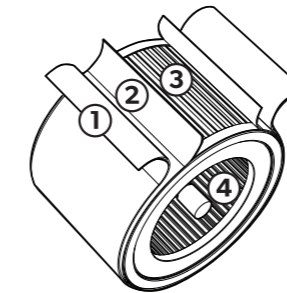

Filter Replacement