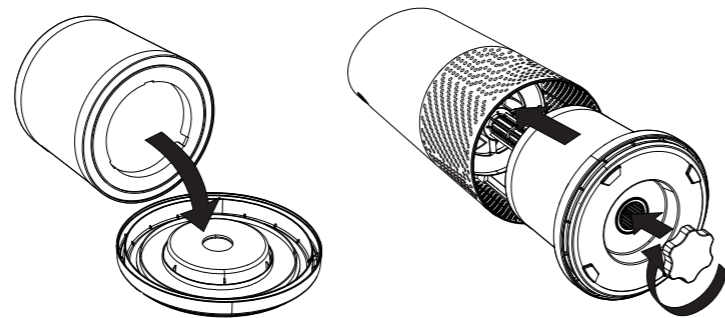

IMPORTANT: Before operation of purifier, follow the steps and read our TruSens Owner's Guide at www.trusens.com/z-2500

Included in your box

- 1 Air Purifier + Power Cord
- 1 SensorPod™ + Adapter

©2020 ACCO Brands. All rights reserved. DuPont™ & the Oval logo are trademarks or registered trademarks of E.I. du Pont de Nemours and Company used under license.

1) Remove plastic bag from filter

Unscrew bottom cover and remove plastic bag from filter.

2) Re-attach filter

Secure filter on bottom cover and replace inside the purifier.

3) Set up

Plug-in your air purifier unit and power on.