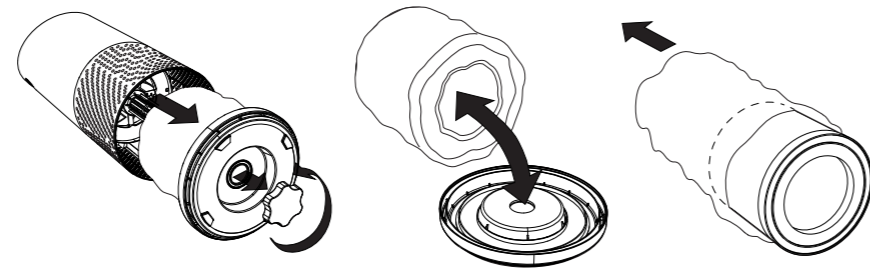

IMPORTANT: Before operation of purifier, follow the steps and read our TruSens Owner's Guide at www.trusens.com/z-2500

Included in your box

- 1 Air Purifier + Power Cord
- 1 SensorPod™ + Adapter

©2020 ACCO Brands. All rights reserved. DuPont™ & the Oval logo are trademarks or registered trademarks of E.I. du Pont de Nemours and Company used under license.

1) Remove plastic bag from filter

Unscrew bottom cover and remove plastic bag from filter.

2) Re-attach filter

Secure filter on bottom cover and replace inside the purifier.

3) Set up

Plug-in your air purifier unit and power on.