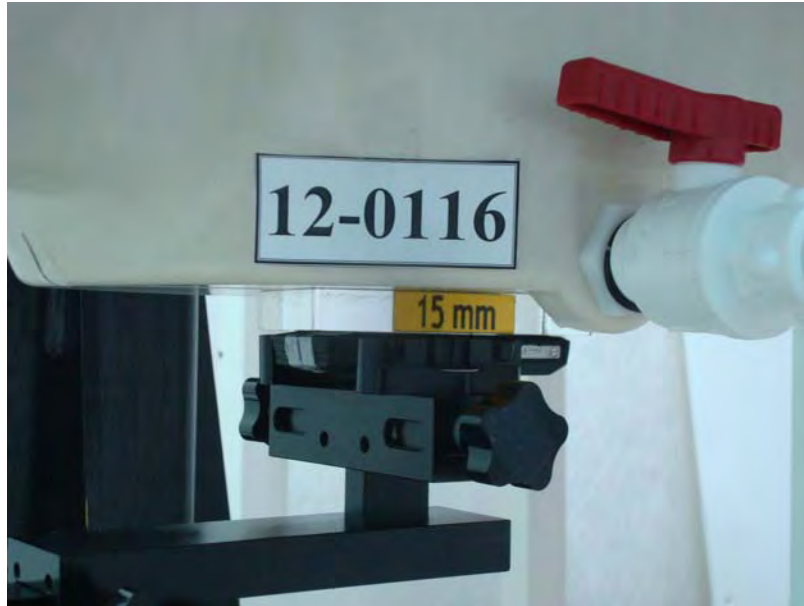

### Right Head Setup

Figure 1. Right Head SAR Test Setup (Cheek)

Figure 2. Right Head SAR Test Setup (Tilted)

Right Cheek

**Left Head Setup**

**Figure 3. Left Head SAR Test Setup (Cheek)**

**Figure 4. Left Head SAR Test Setup (Tilted)**

**Body Setup (Front surface to phantom 0mm)**

**Figure 5. Body SAR Test Setup (Flat Section)**

**Body Setup (Back surface to phantom 0mm)**

**Figure 6. Body SAR Test Setup (Flat Section)**

**Body Setup (Front surface to phantom 15mm)**