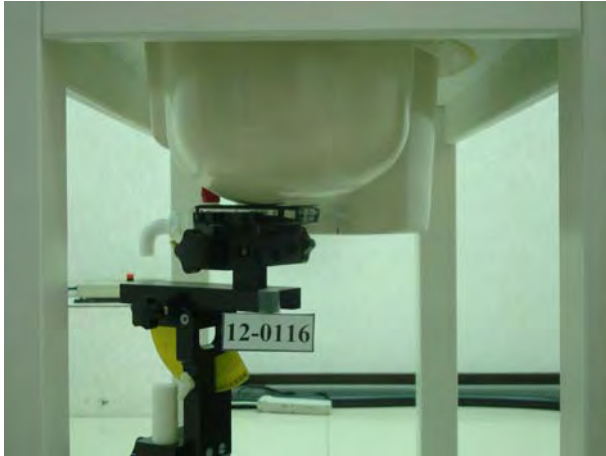

## SAR Test Setup Photographs

### Right Head Setup

Figure 1. Right Head SAR Test Setup (Cheek)

Figure 2. Right Head SAR Test Setup (Tilted)

Right Cheek

**Left Head Setup**

**Figure 3. Left Head SAR Test Setup (Cheek)**

**Figure 4. Left Head SAR Test Setup (Tilted)**

**Body Setup (Front surface to phantom 0mm)**

**Figure 5. Body SAR Test Setup (Flat Section)**

**Body Setup (Back surface to phantom 0mm)**

**Figure 6. Body SAR Test Setup (Flat Section)**

**Body Setup (Front surface to phantom 15mm)**