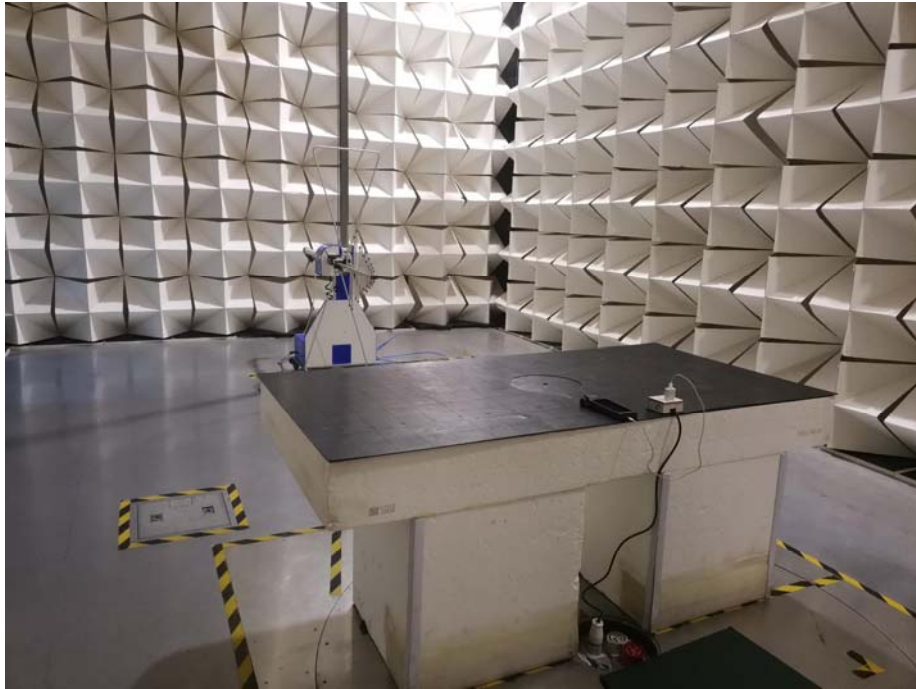

Appendix- ZYGS004-Photos

For 30MHz-1000MHz Test Site 1#