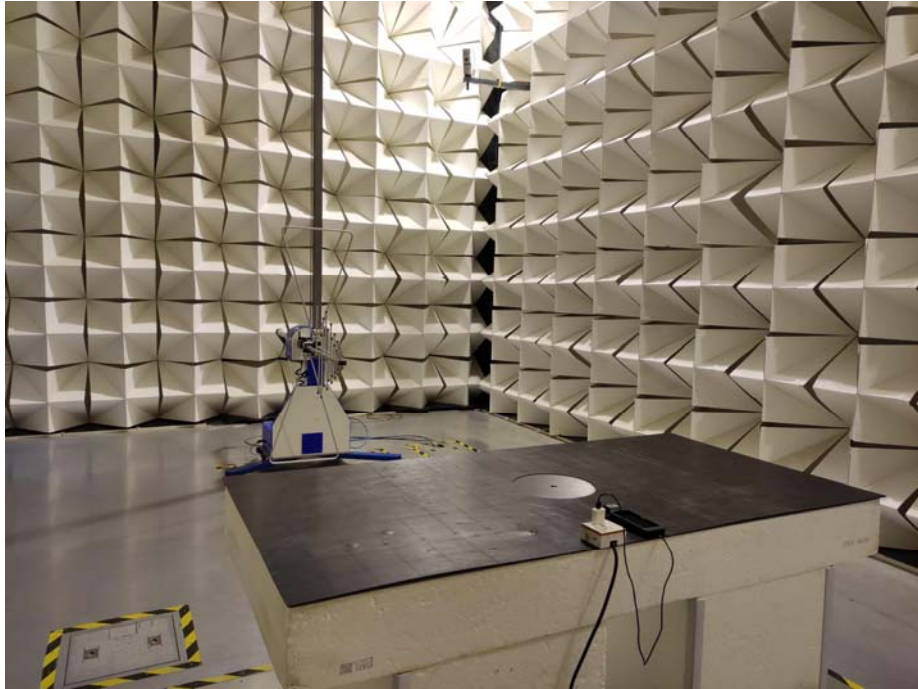

## Appendix- ZYGS003-Photos

---

- 1 Test Setup photos Model: ZYGS003 FCC ID: GU6ZYGS003**  
**1.1 Photograph – Conducted Emission Test Setup**  
For Conducted Emission Test Site 1#

- 1.2 Photograph – Radiated Emissions Test Setup**  
For 9KHz-30MHz Test Site 1#

## Appendix- ZYGS003-Photos

---

For 30MHz-1000MHz Test Site 1#

For Above 1GHz Test Site 2#