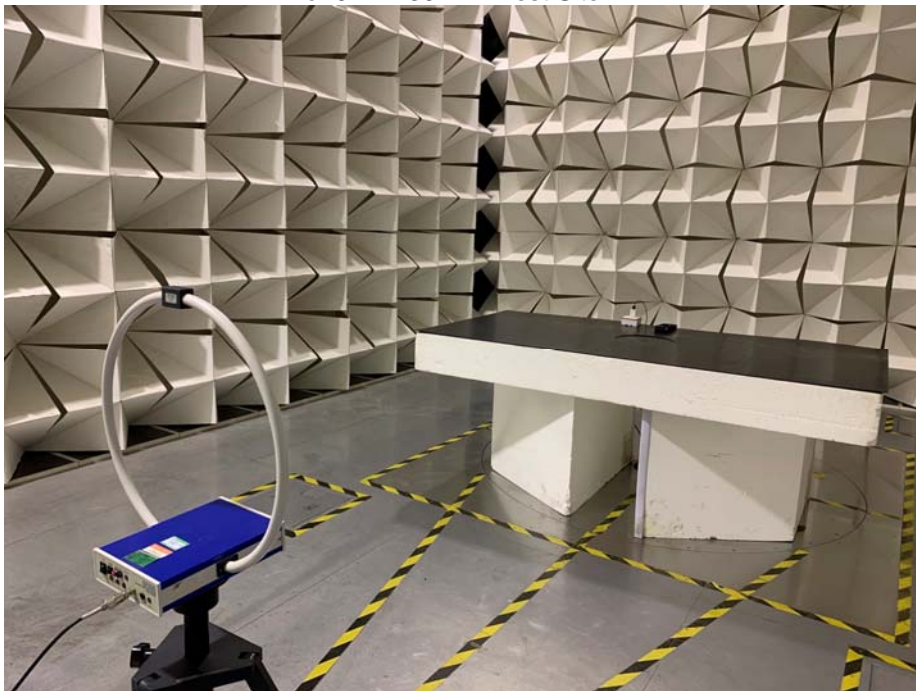

## Appendix- ZYGS003-Photos

---

- 1 Test Setup photos Model: ZYGS003 FCC ID: GU6ZYGS003**  
**1.1 Photograph – Conducted Emission Test Setup**  
For Conducted Emission Test Site 1#

- 1.2 Photograph – Radiated Emissions Test Setup**  
For 9KHz-30MHz Test Site 1#