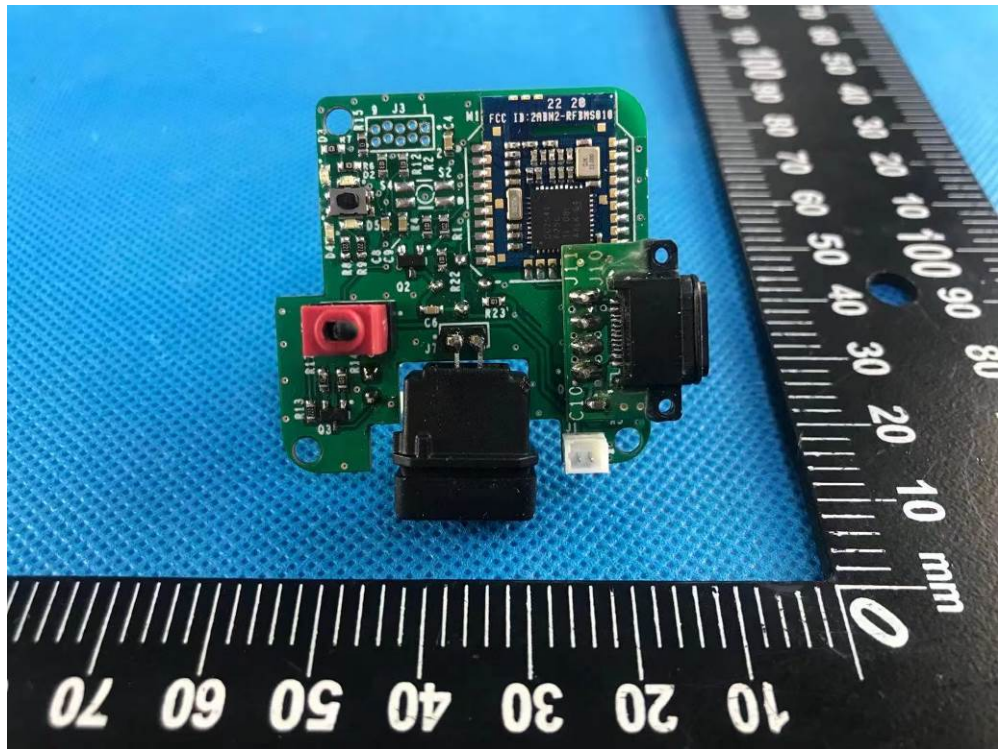

Appendix-WTB4010-Photos

2.2. EUT – Internal View Model WTB4010 FCC ID: GU6WTB4010

Appendix-WTB4010-Photos

Appendix-WTB4010-Photos

Appendix- WTB4010-Photos

Appendix- WTB4010-Photos

====End====