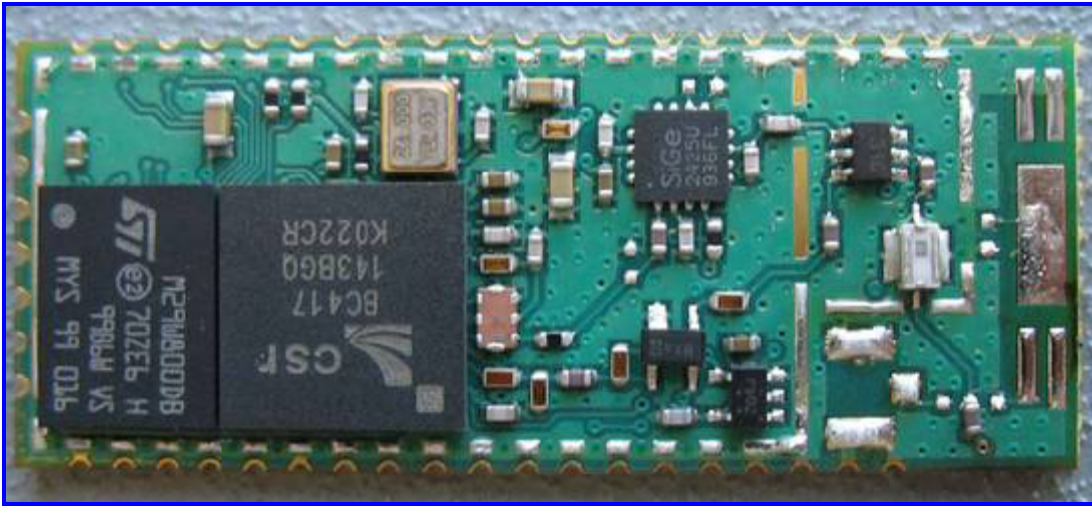

129154 Internal Photos

EUT – RF Bluetooth Module with shield plate

BT Antenna

EUT – RF Bluetooth Module without shield plate component view

EUT – RF Bluetooth Module without shield plate Component View

EUT – RF Bluetooth Module Solder View