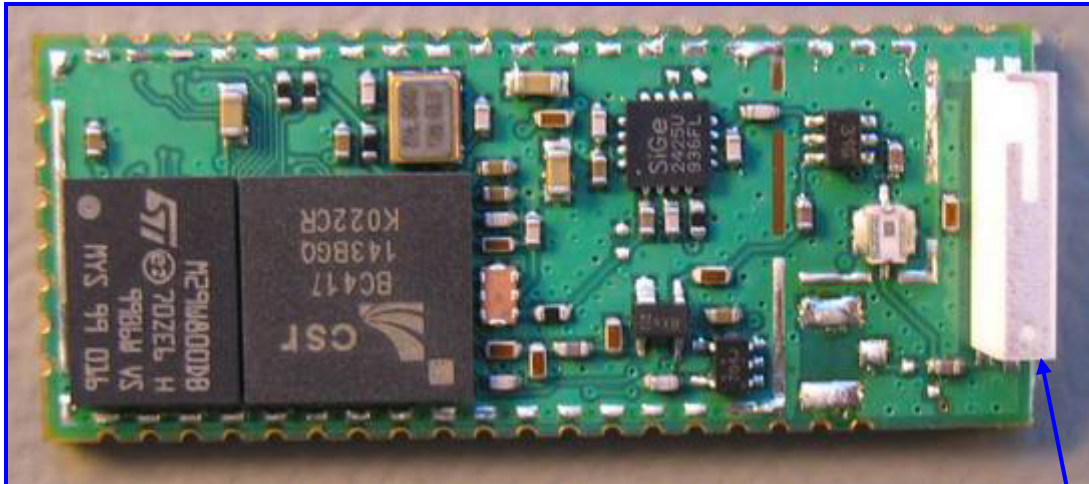

129154 Internal Photos

EUT – RF Bluetooth Module with shield plate

BT Antenna

EUT – RF Bluetooth Module without shield plate component view

EUT – RF Bluetooth Module without shield plate Component View

EUT – RF Bluetooth Module Solder View