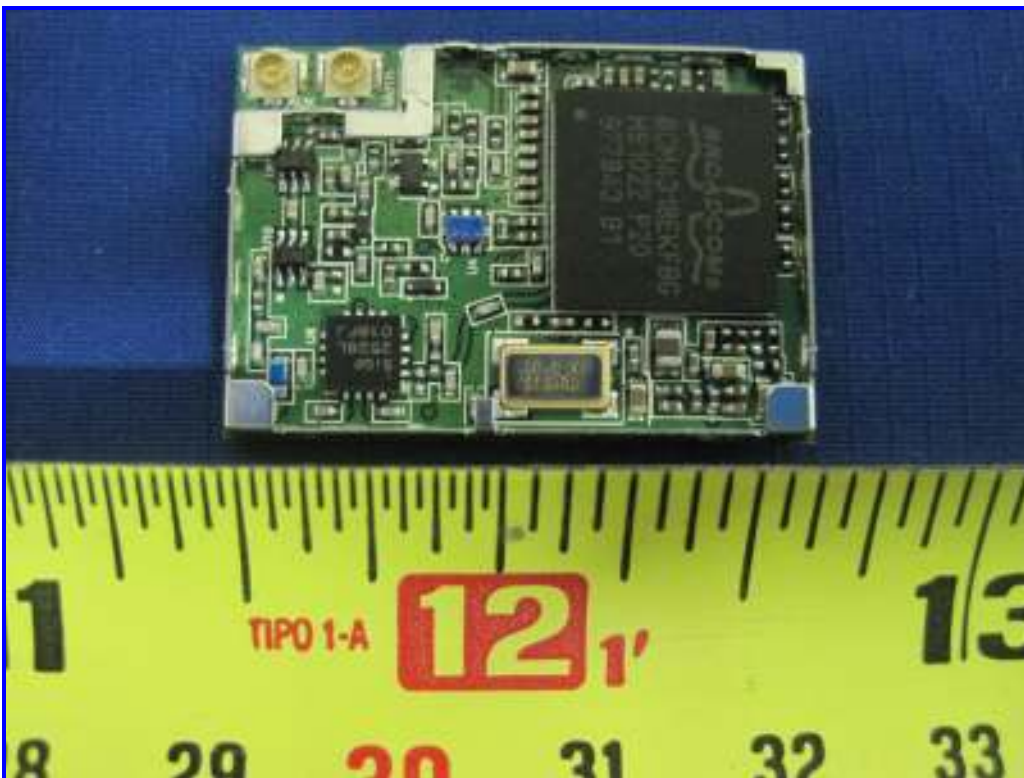

128935 Internal Photos

EUT – RF WiFi Module with shield plate

EUT – RF WiFi Module without shield plate component view 1